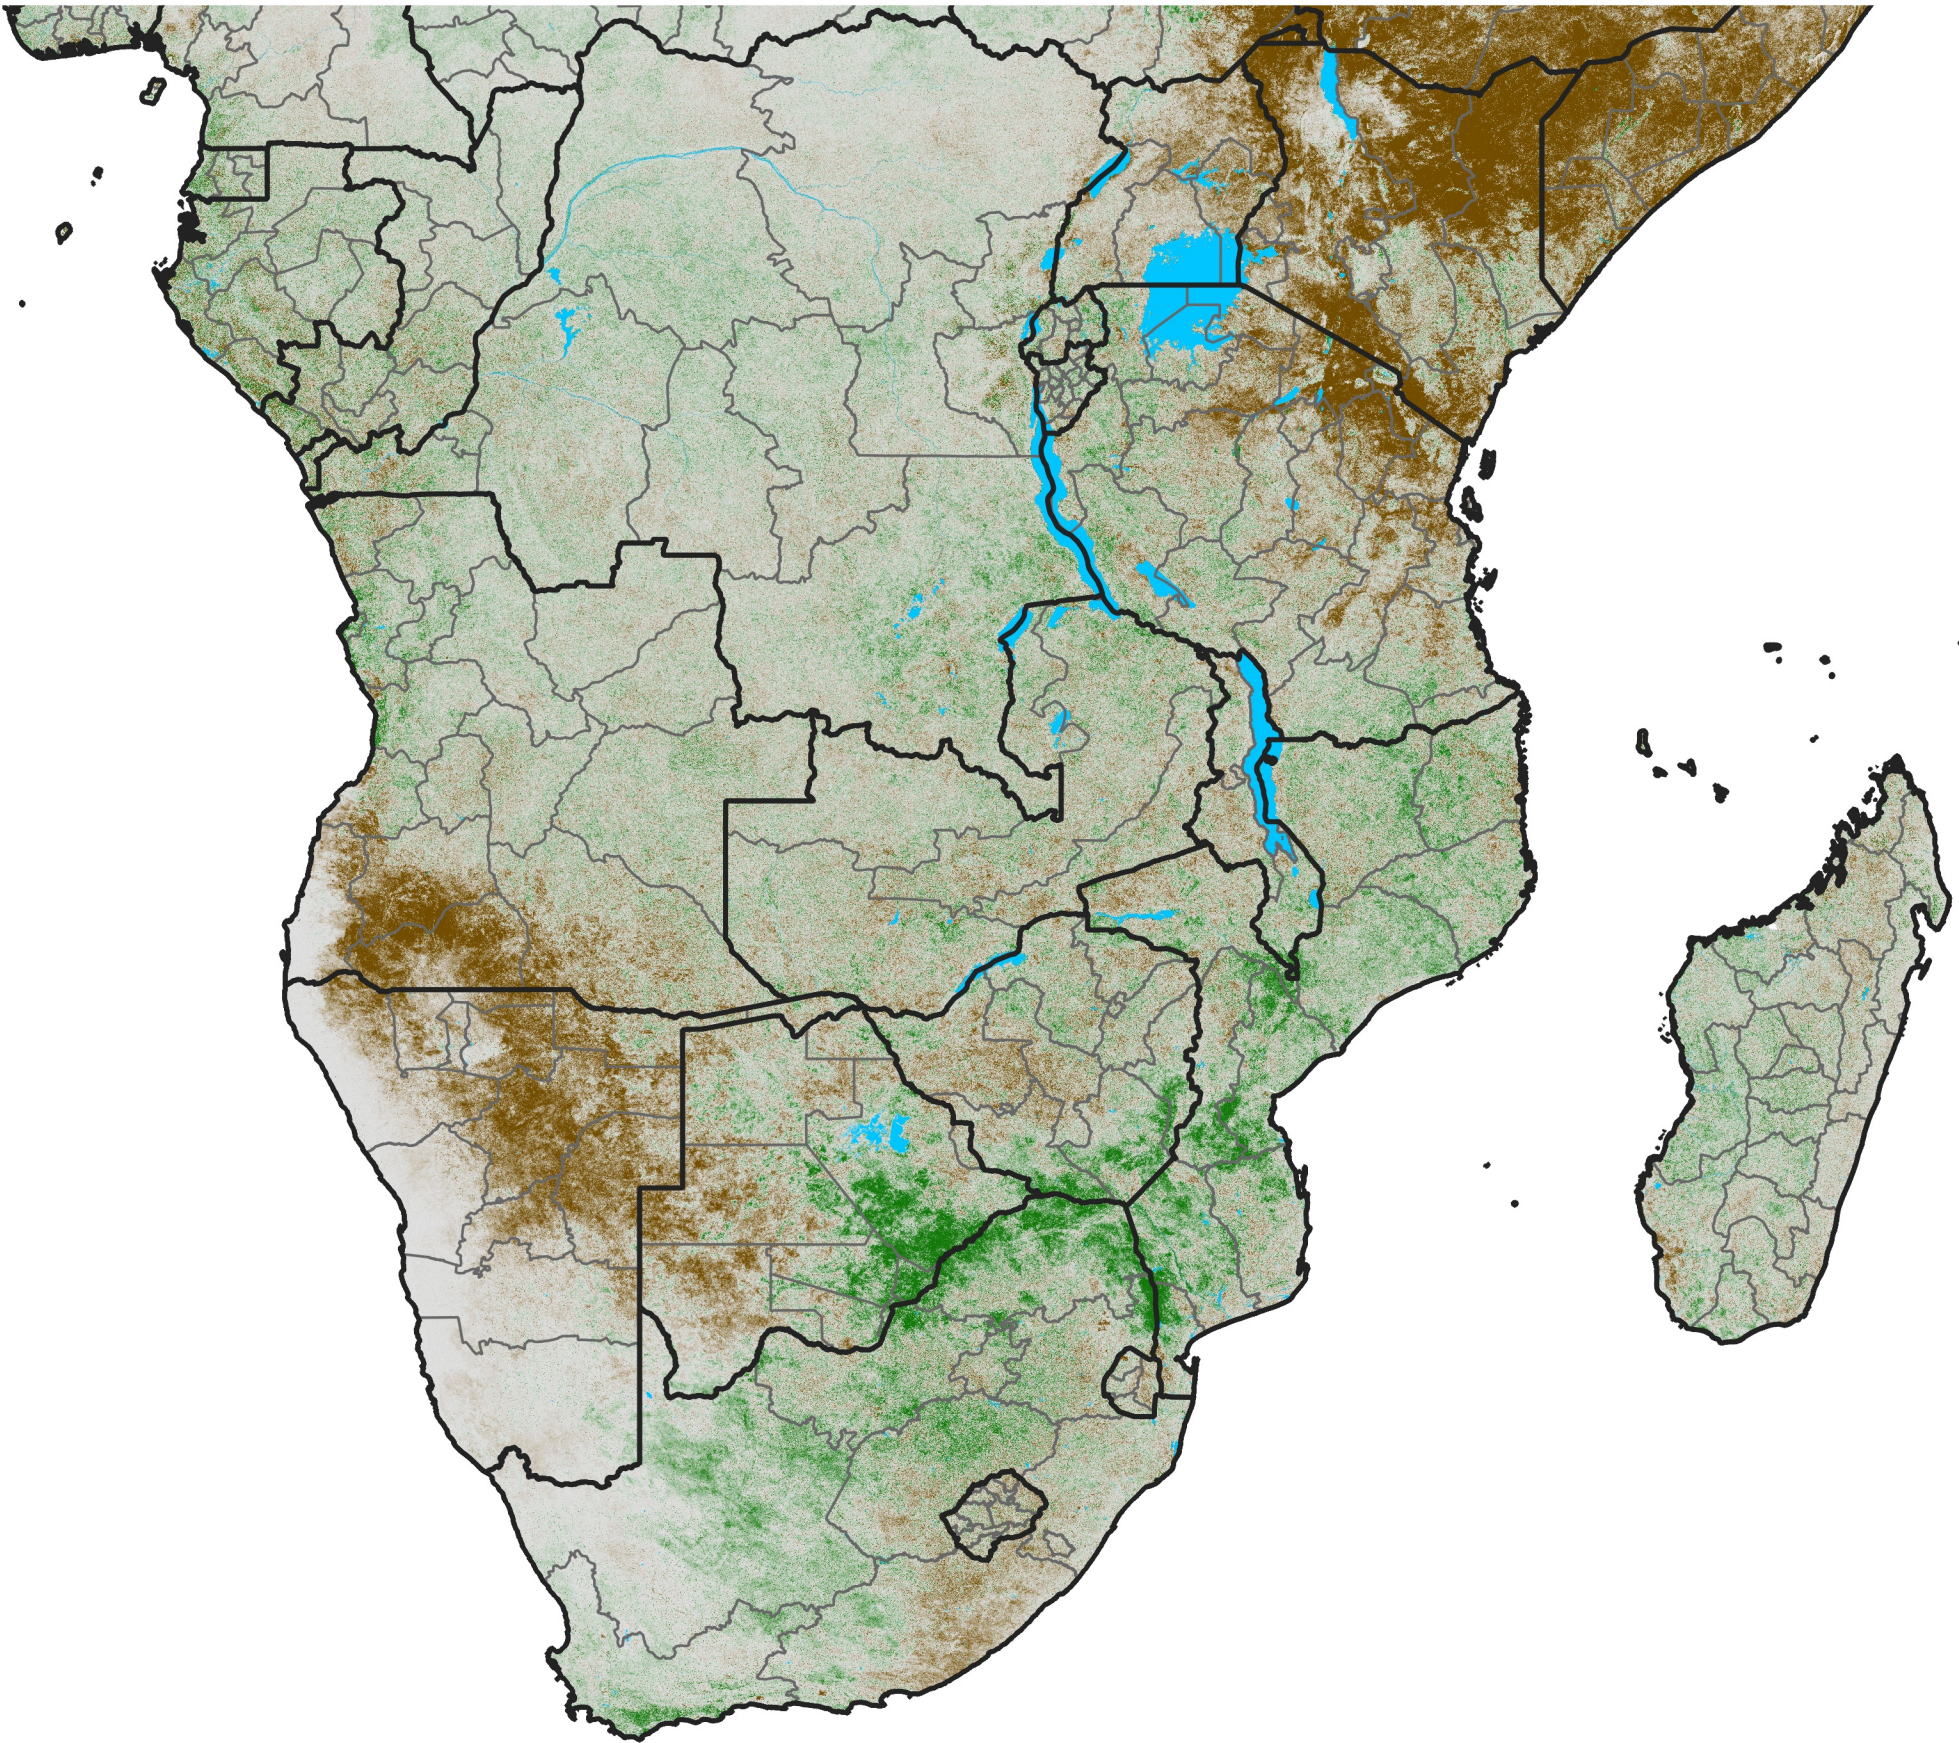

Southern Africa

NDVI Difference

2007 minus 2006

Period 34 / December 01 - 10, 2007

NDVI Difference

< -0.3 -0.2 -0.1 -0.05 0.05 0.1 0.2 >0.3

Negative

No Difference