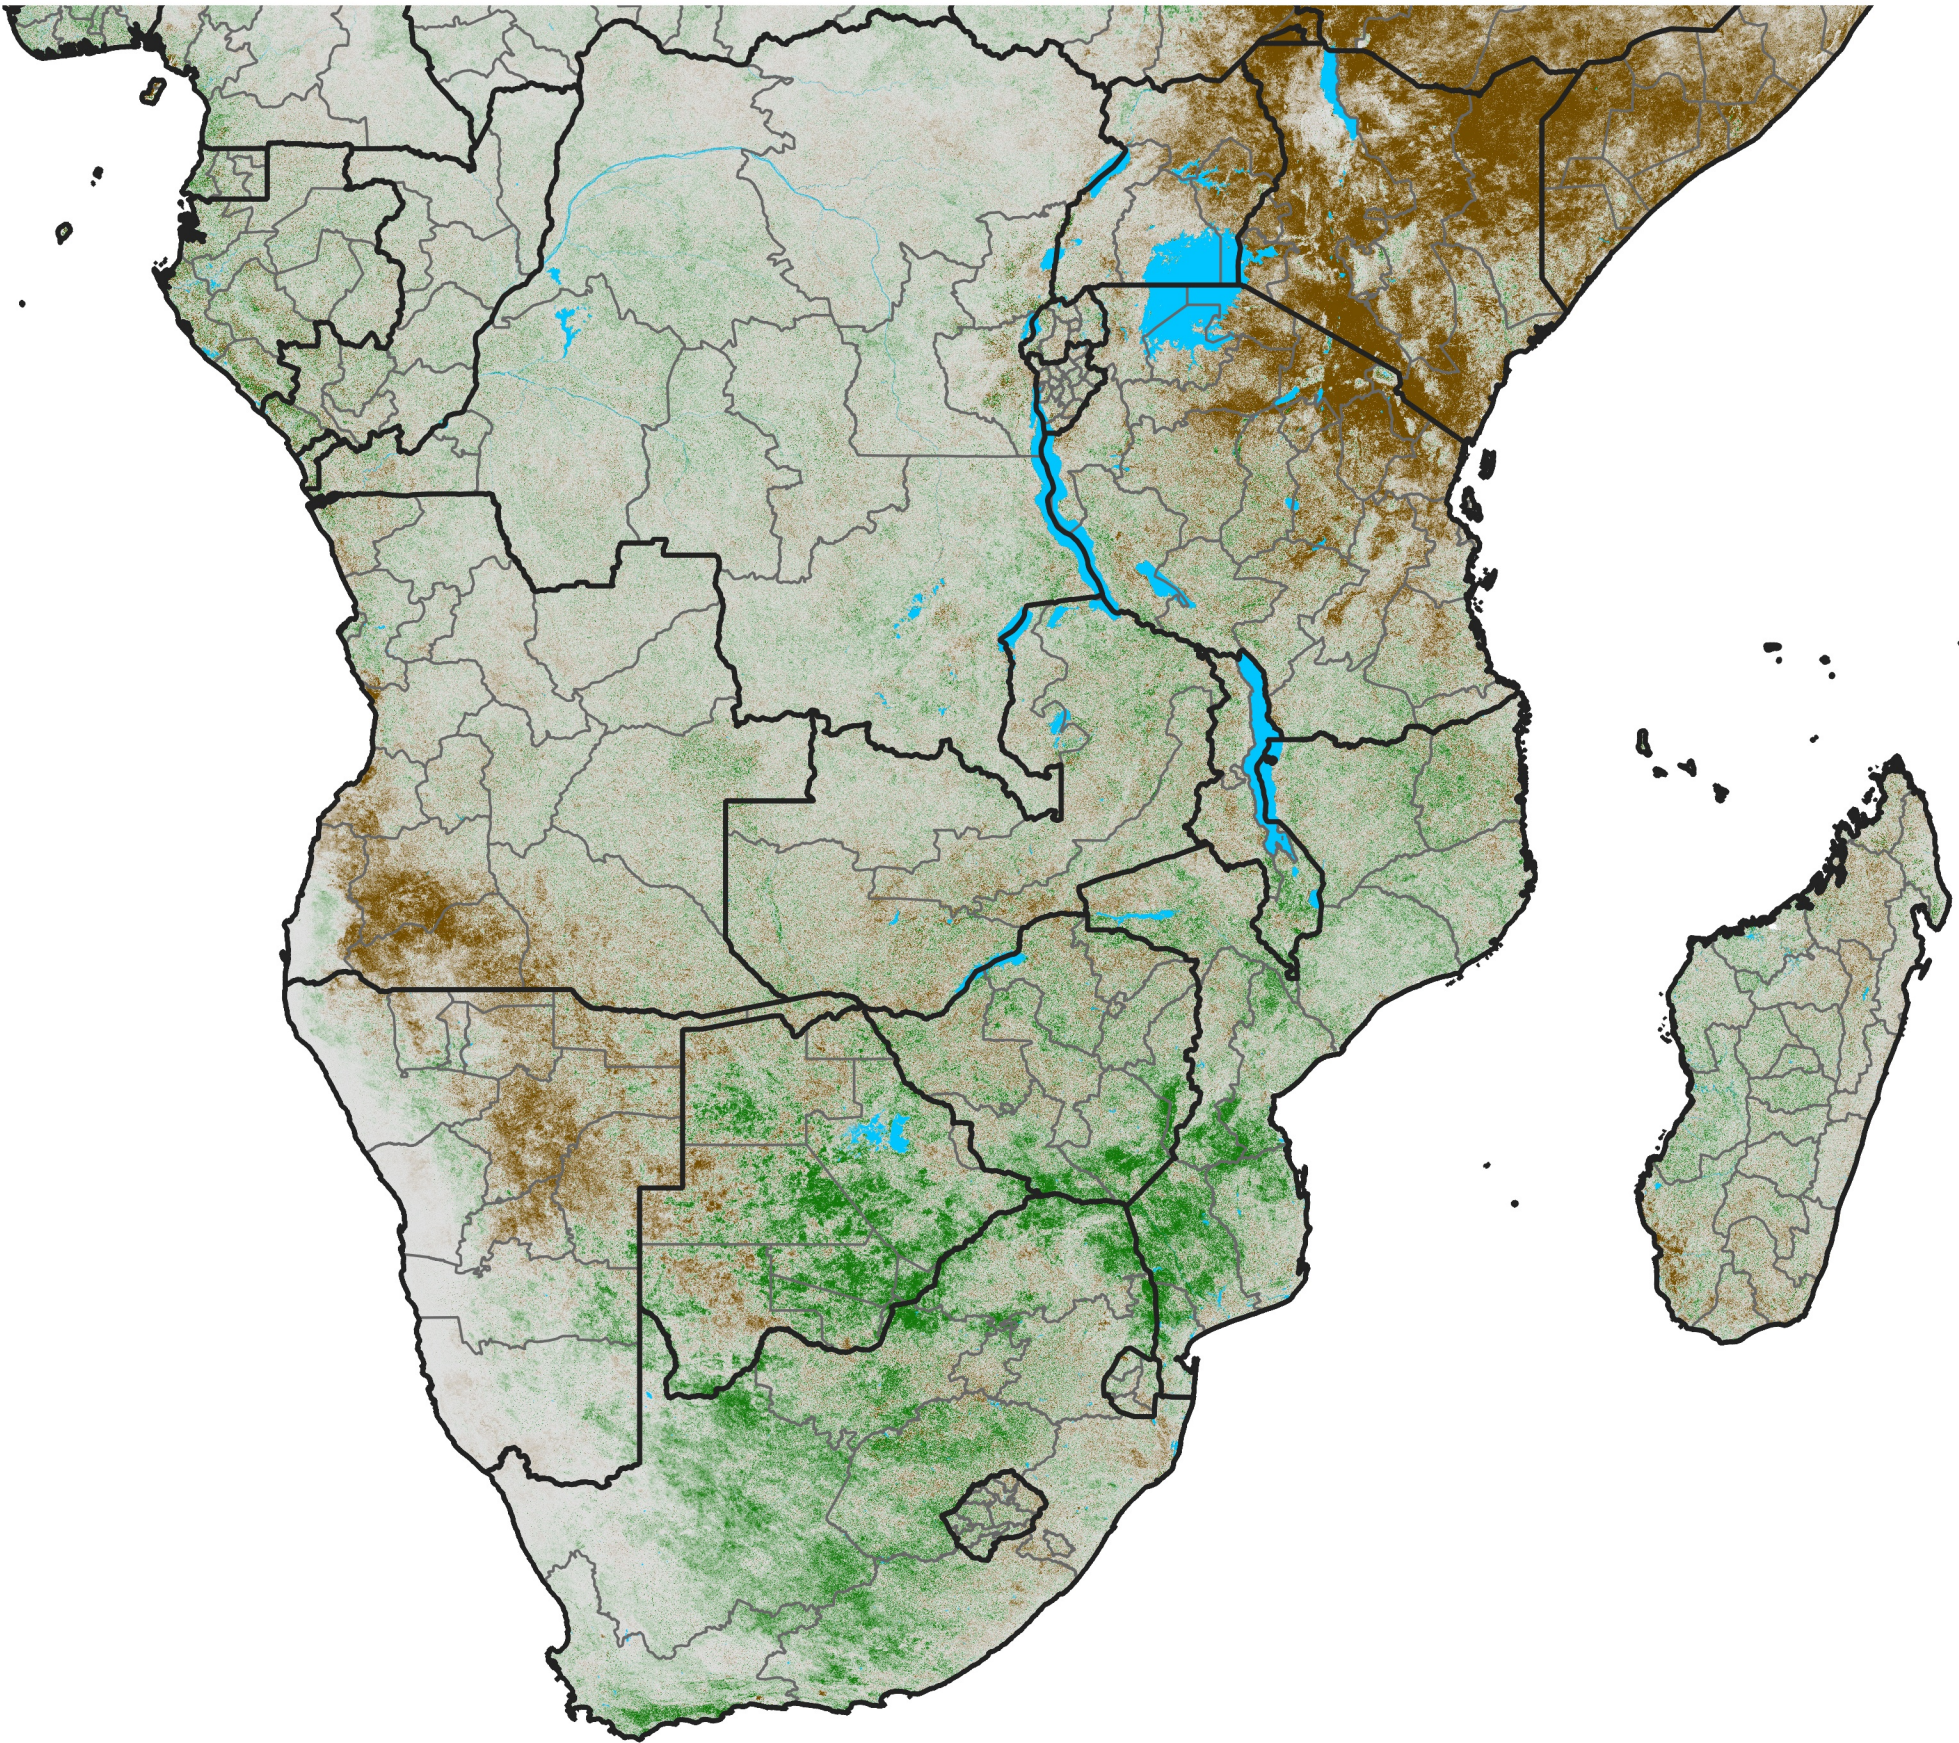

Southern Africa

NDVI Difference

2008 minus 2007

Period 01 / January 01 - 10, 2008

NDVI Difference

< -0.3 -0.2 -0.1 -0.05 0.05 0.1 0.2 > 0.3

Negative

No Difference