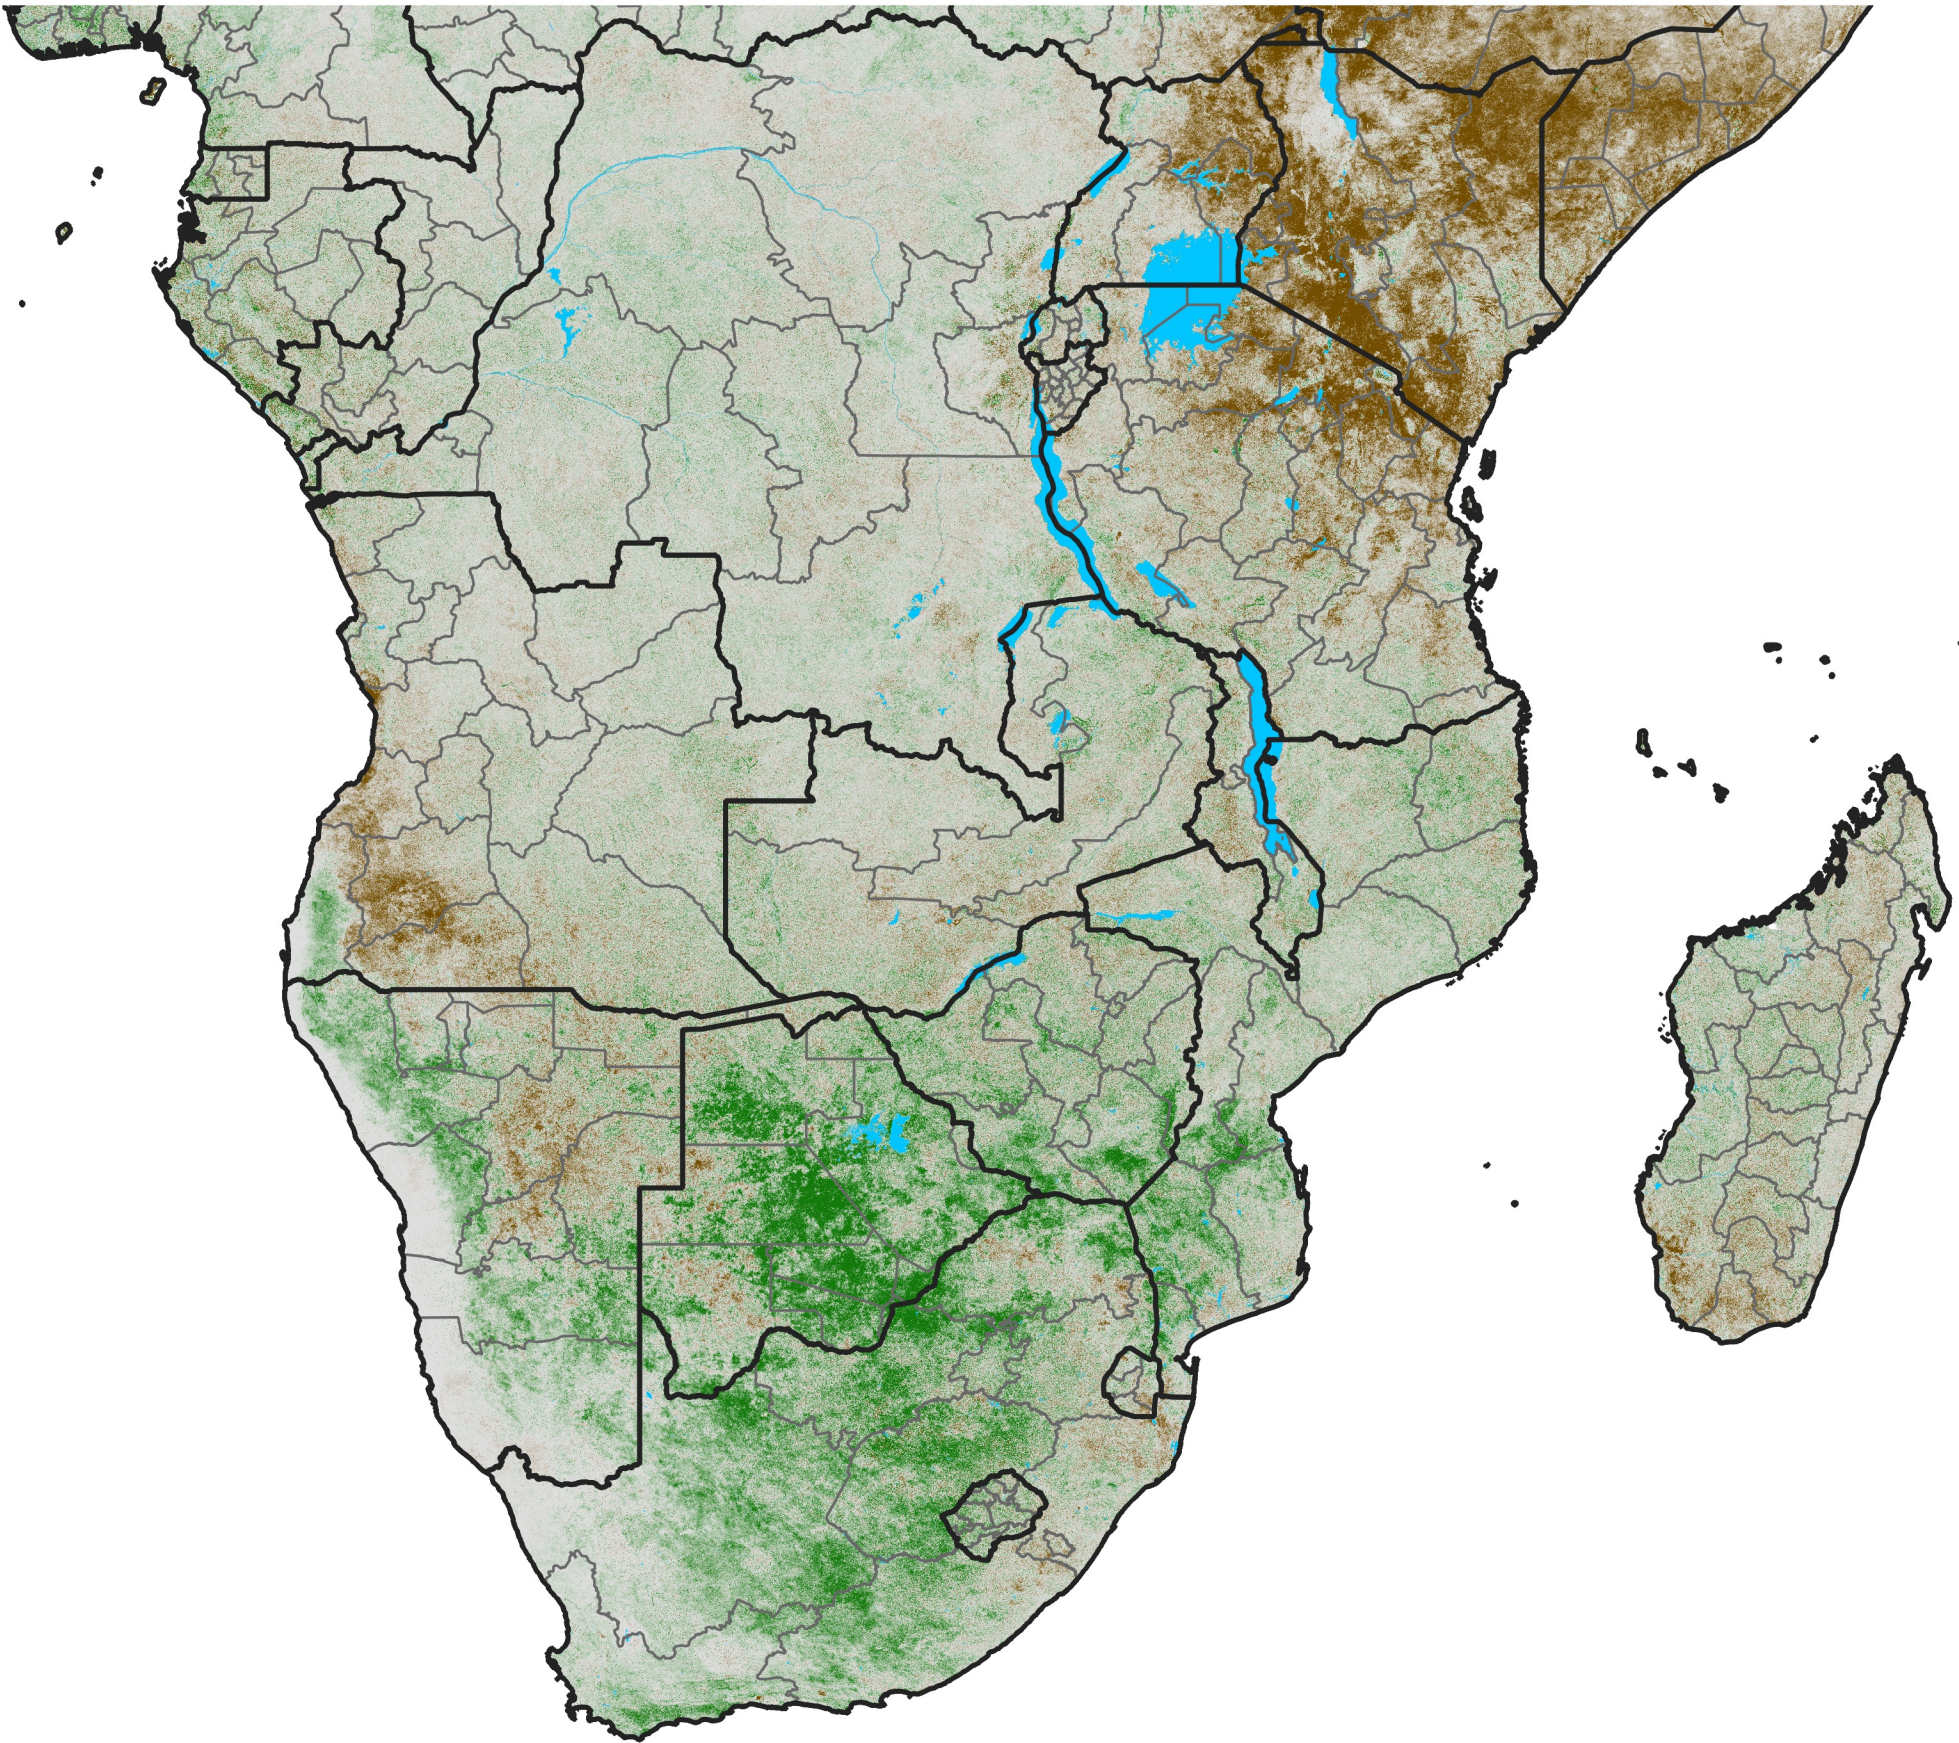

Southern Africa

NDVI Difference

2008 minus 2007

Period 03 / January 21 - 31, 2008

NDVI Difference

< -0.3 -0.2 -0.1 -0.05 0.05 0.1 0.2 >0.3

Negative

No Difference