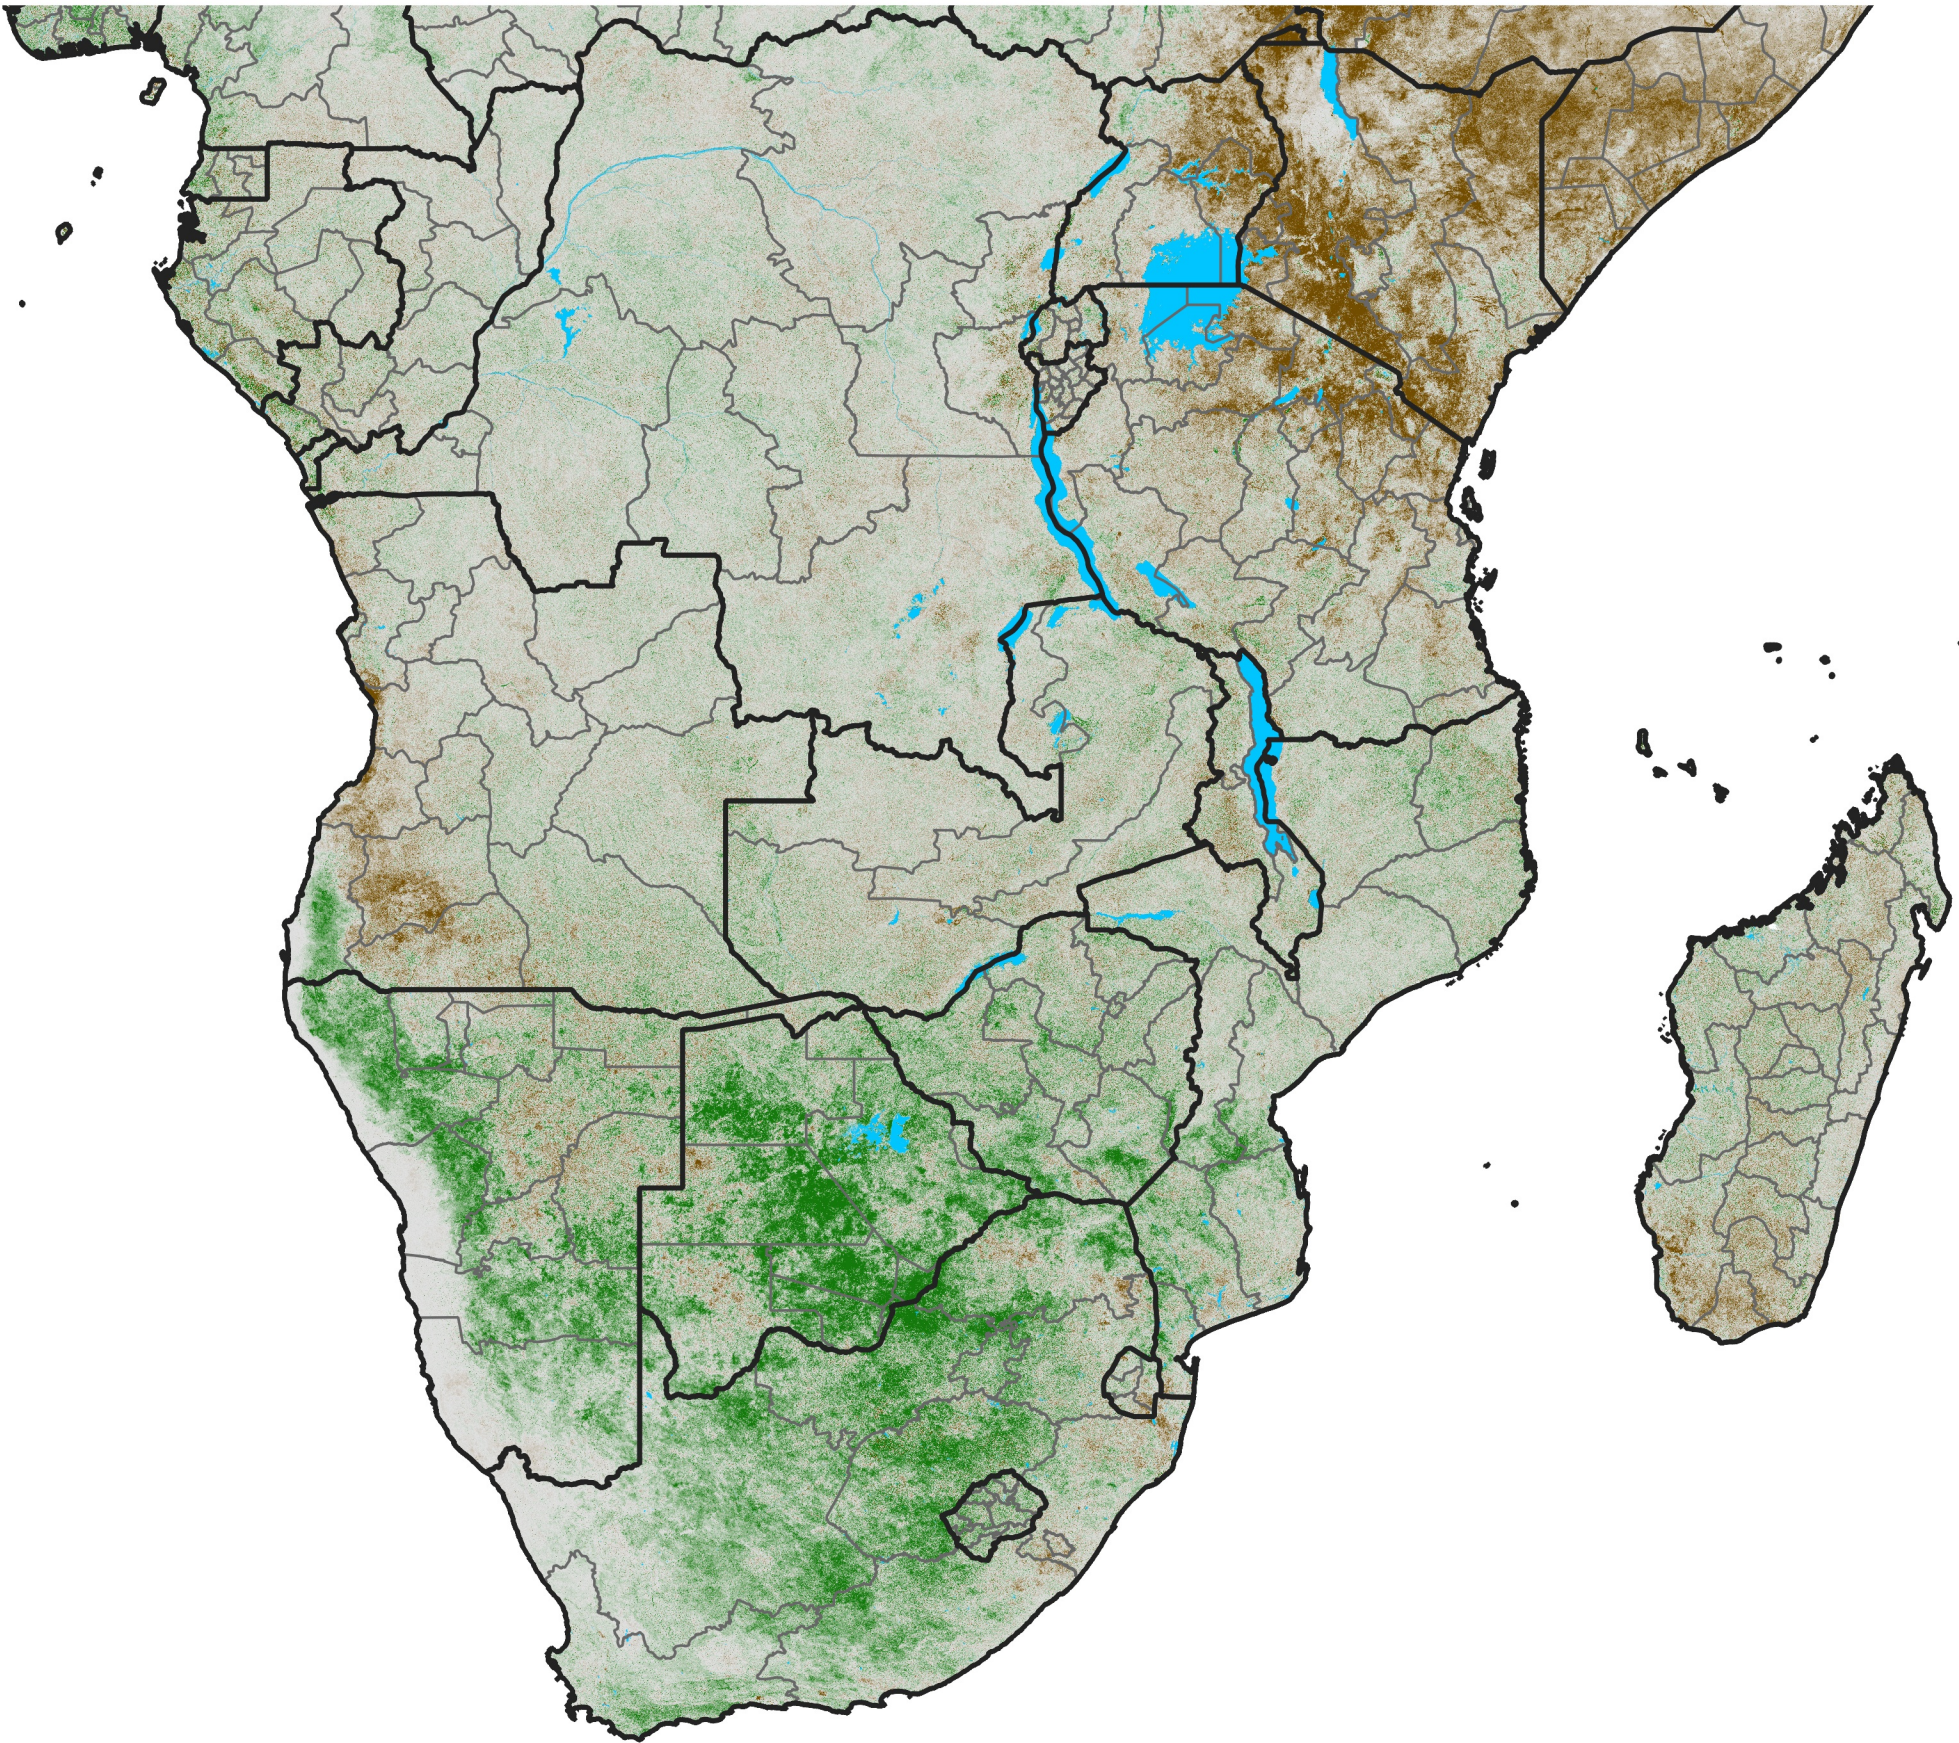

Southern Africa

NDVI Difference

2008 minus 2007

Period 04 / February 01 - 10, 2008

NDVI Difference

< -0.3 -0.2 -0.1 -0.05 0.05 0.1 0.2 >0.3

Negative

No Difference