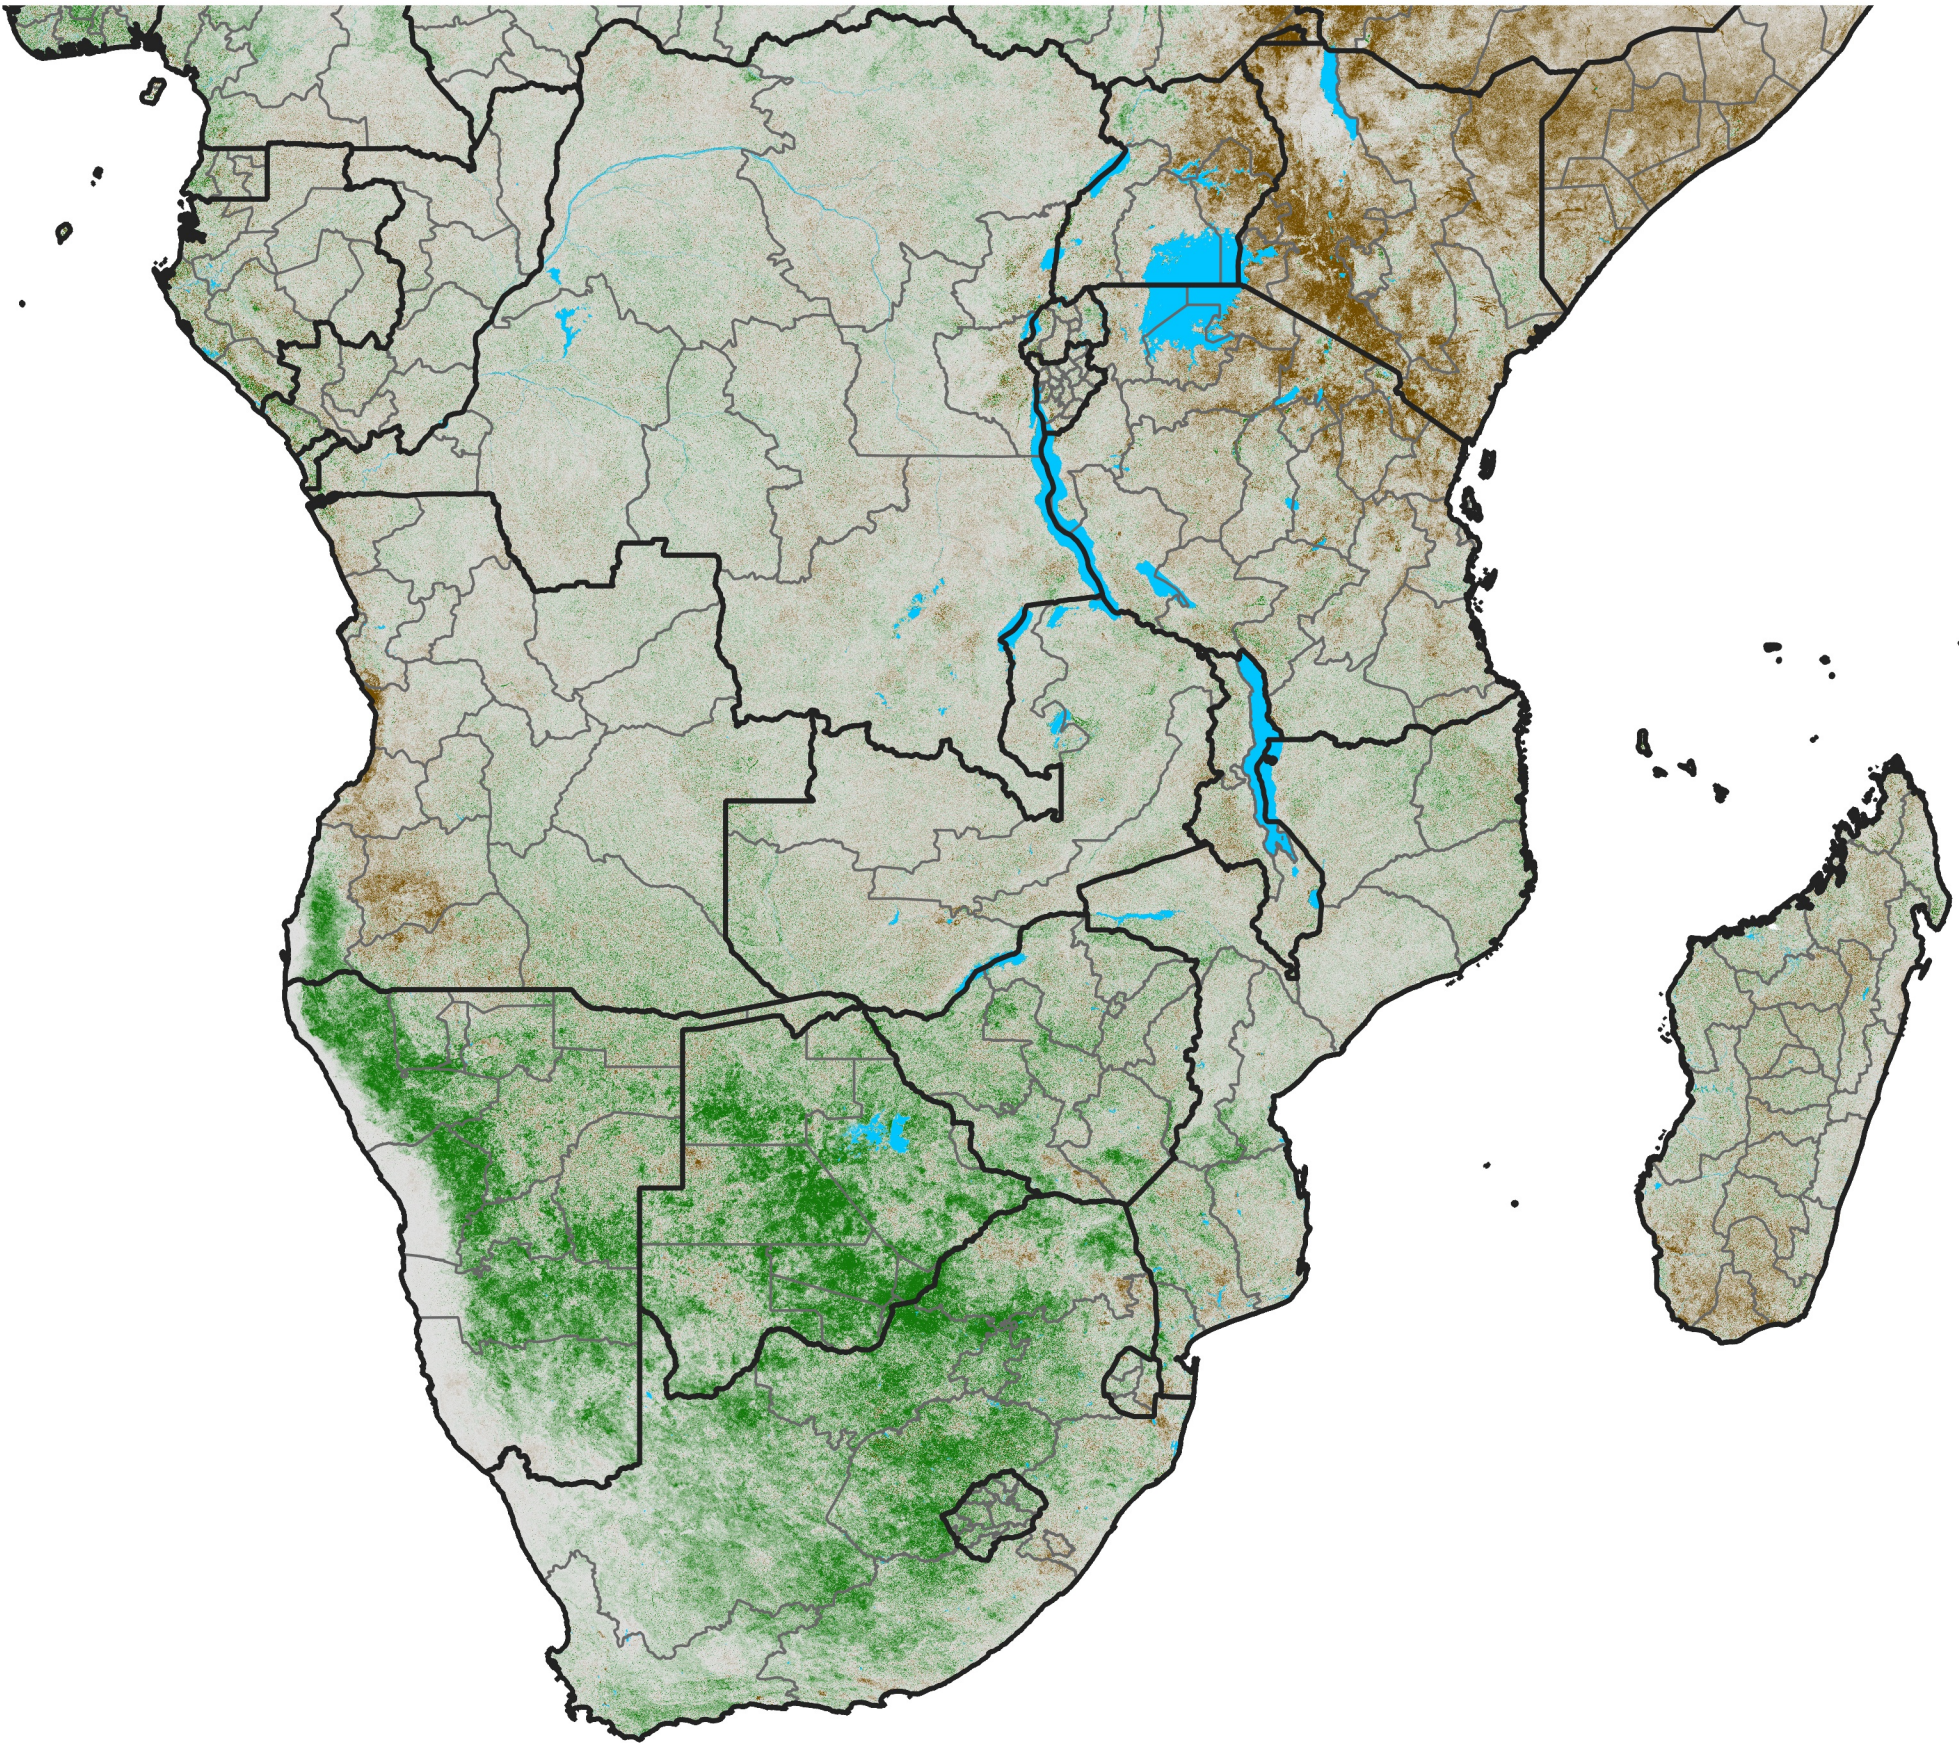

Southern Africa

NDVI Difference

2008 minus 2007

Period 05 / February 11 - 20, 2008

NDVI Difference

< -0.3 -0.2 -0.1 -0.05 0.05 0.1 0.2 >0.3

Negative

No Difference