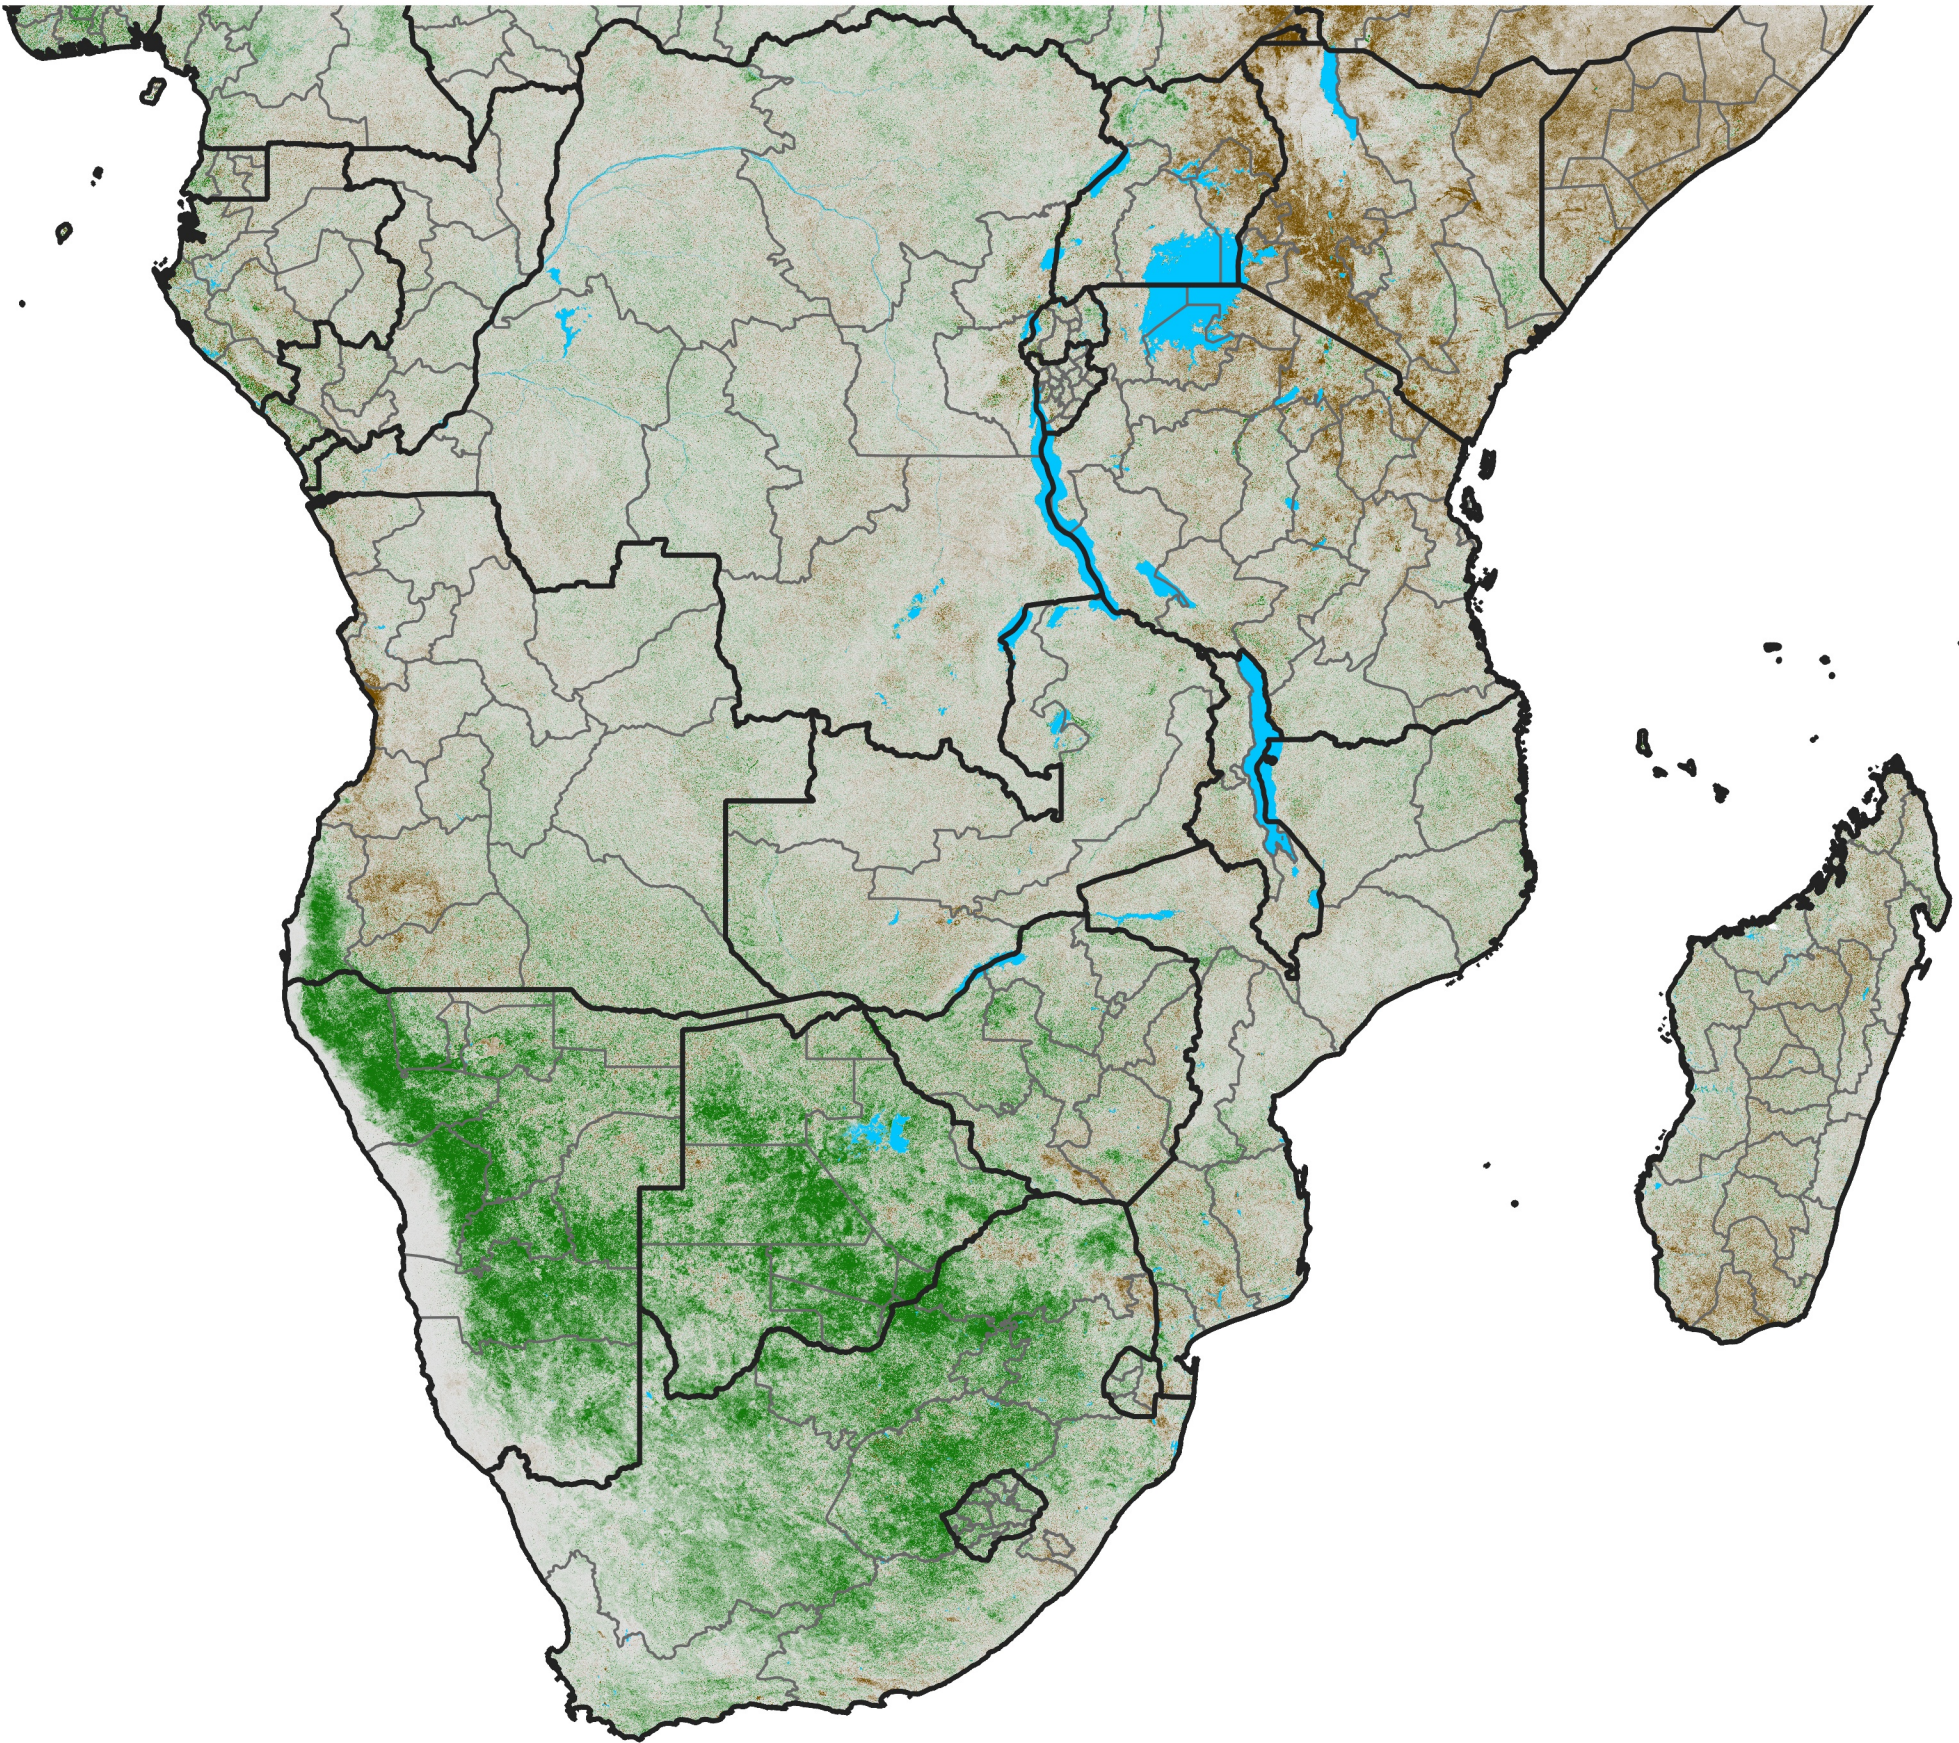

Southern Africa

NDVI Difference

2008 minus 2007

Period 06 / February 21 - 29, 2008

NDVI Difference

< -0.3 -0.2 -0.1 -0.05 0.05 0.1 0.2 >0.3

Negative

No Difference