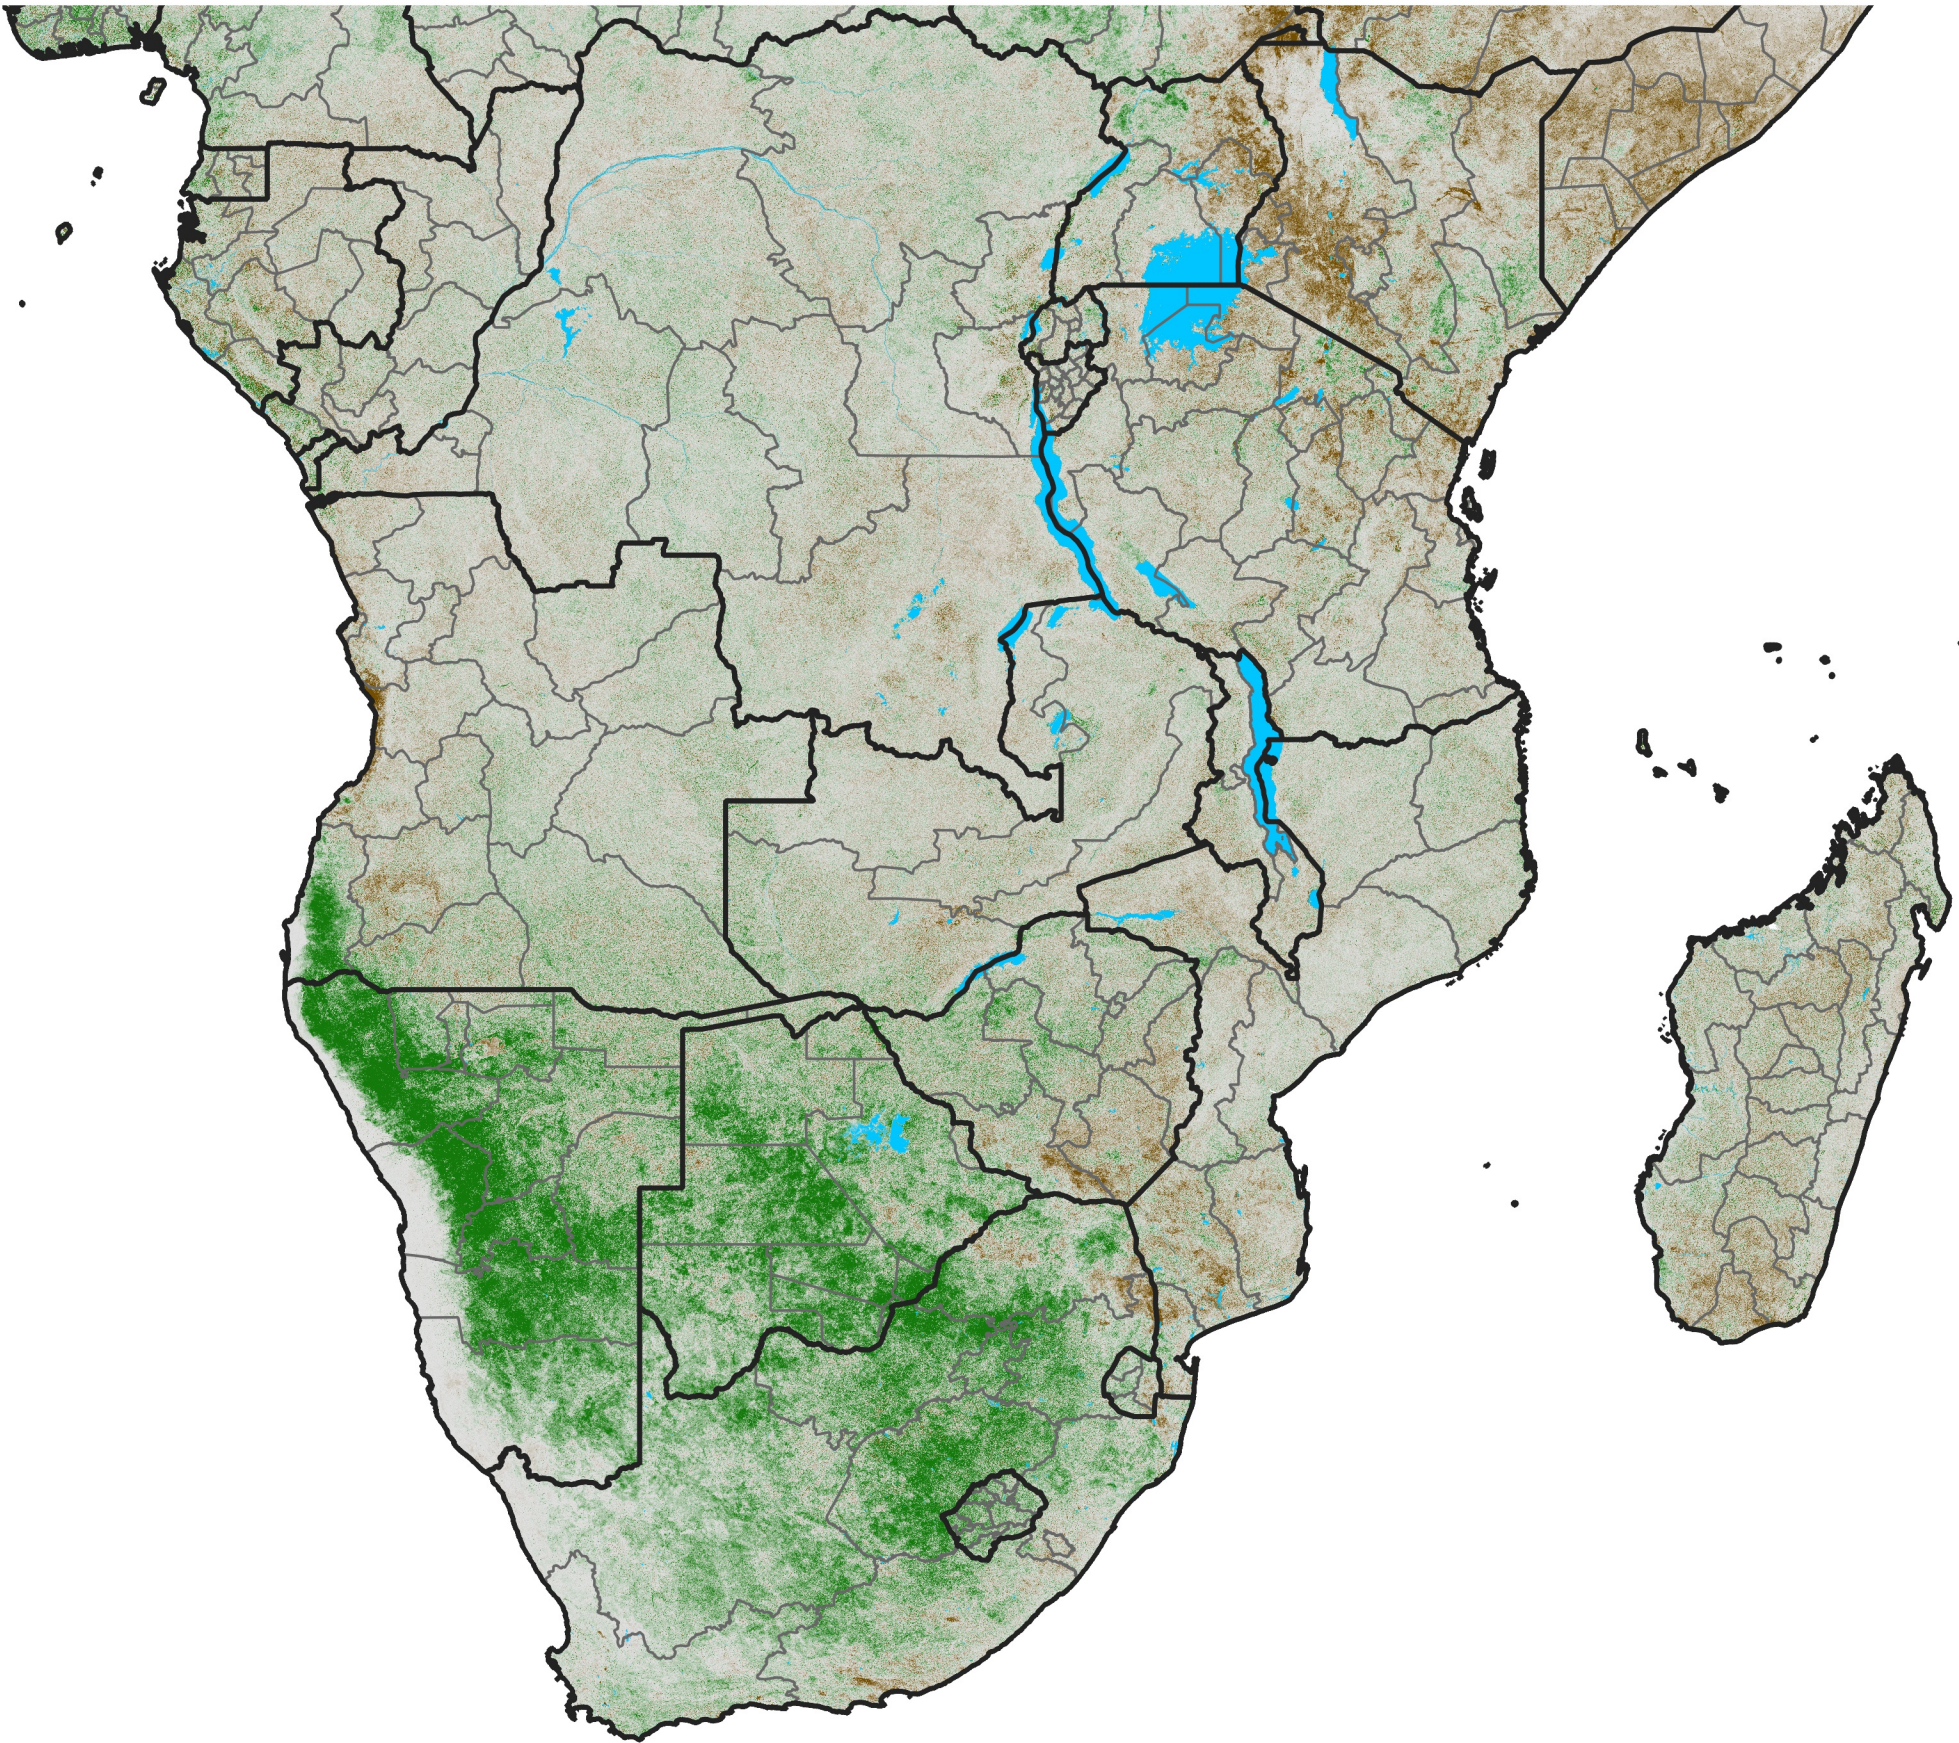

Southern Africa

NDVI Difference

2008 minus 2007

Period 07 / March 01 - 10, 2008

NDVI Difference

< -0.3 -0.2 -0.1 -0.05 0.05 0.1 0.2 >0.3

Negative

No Difference