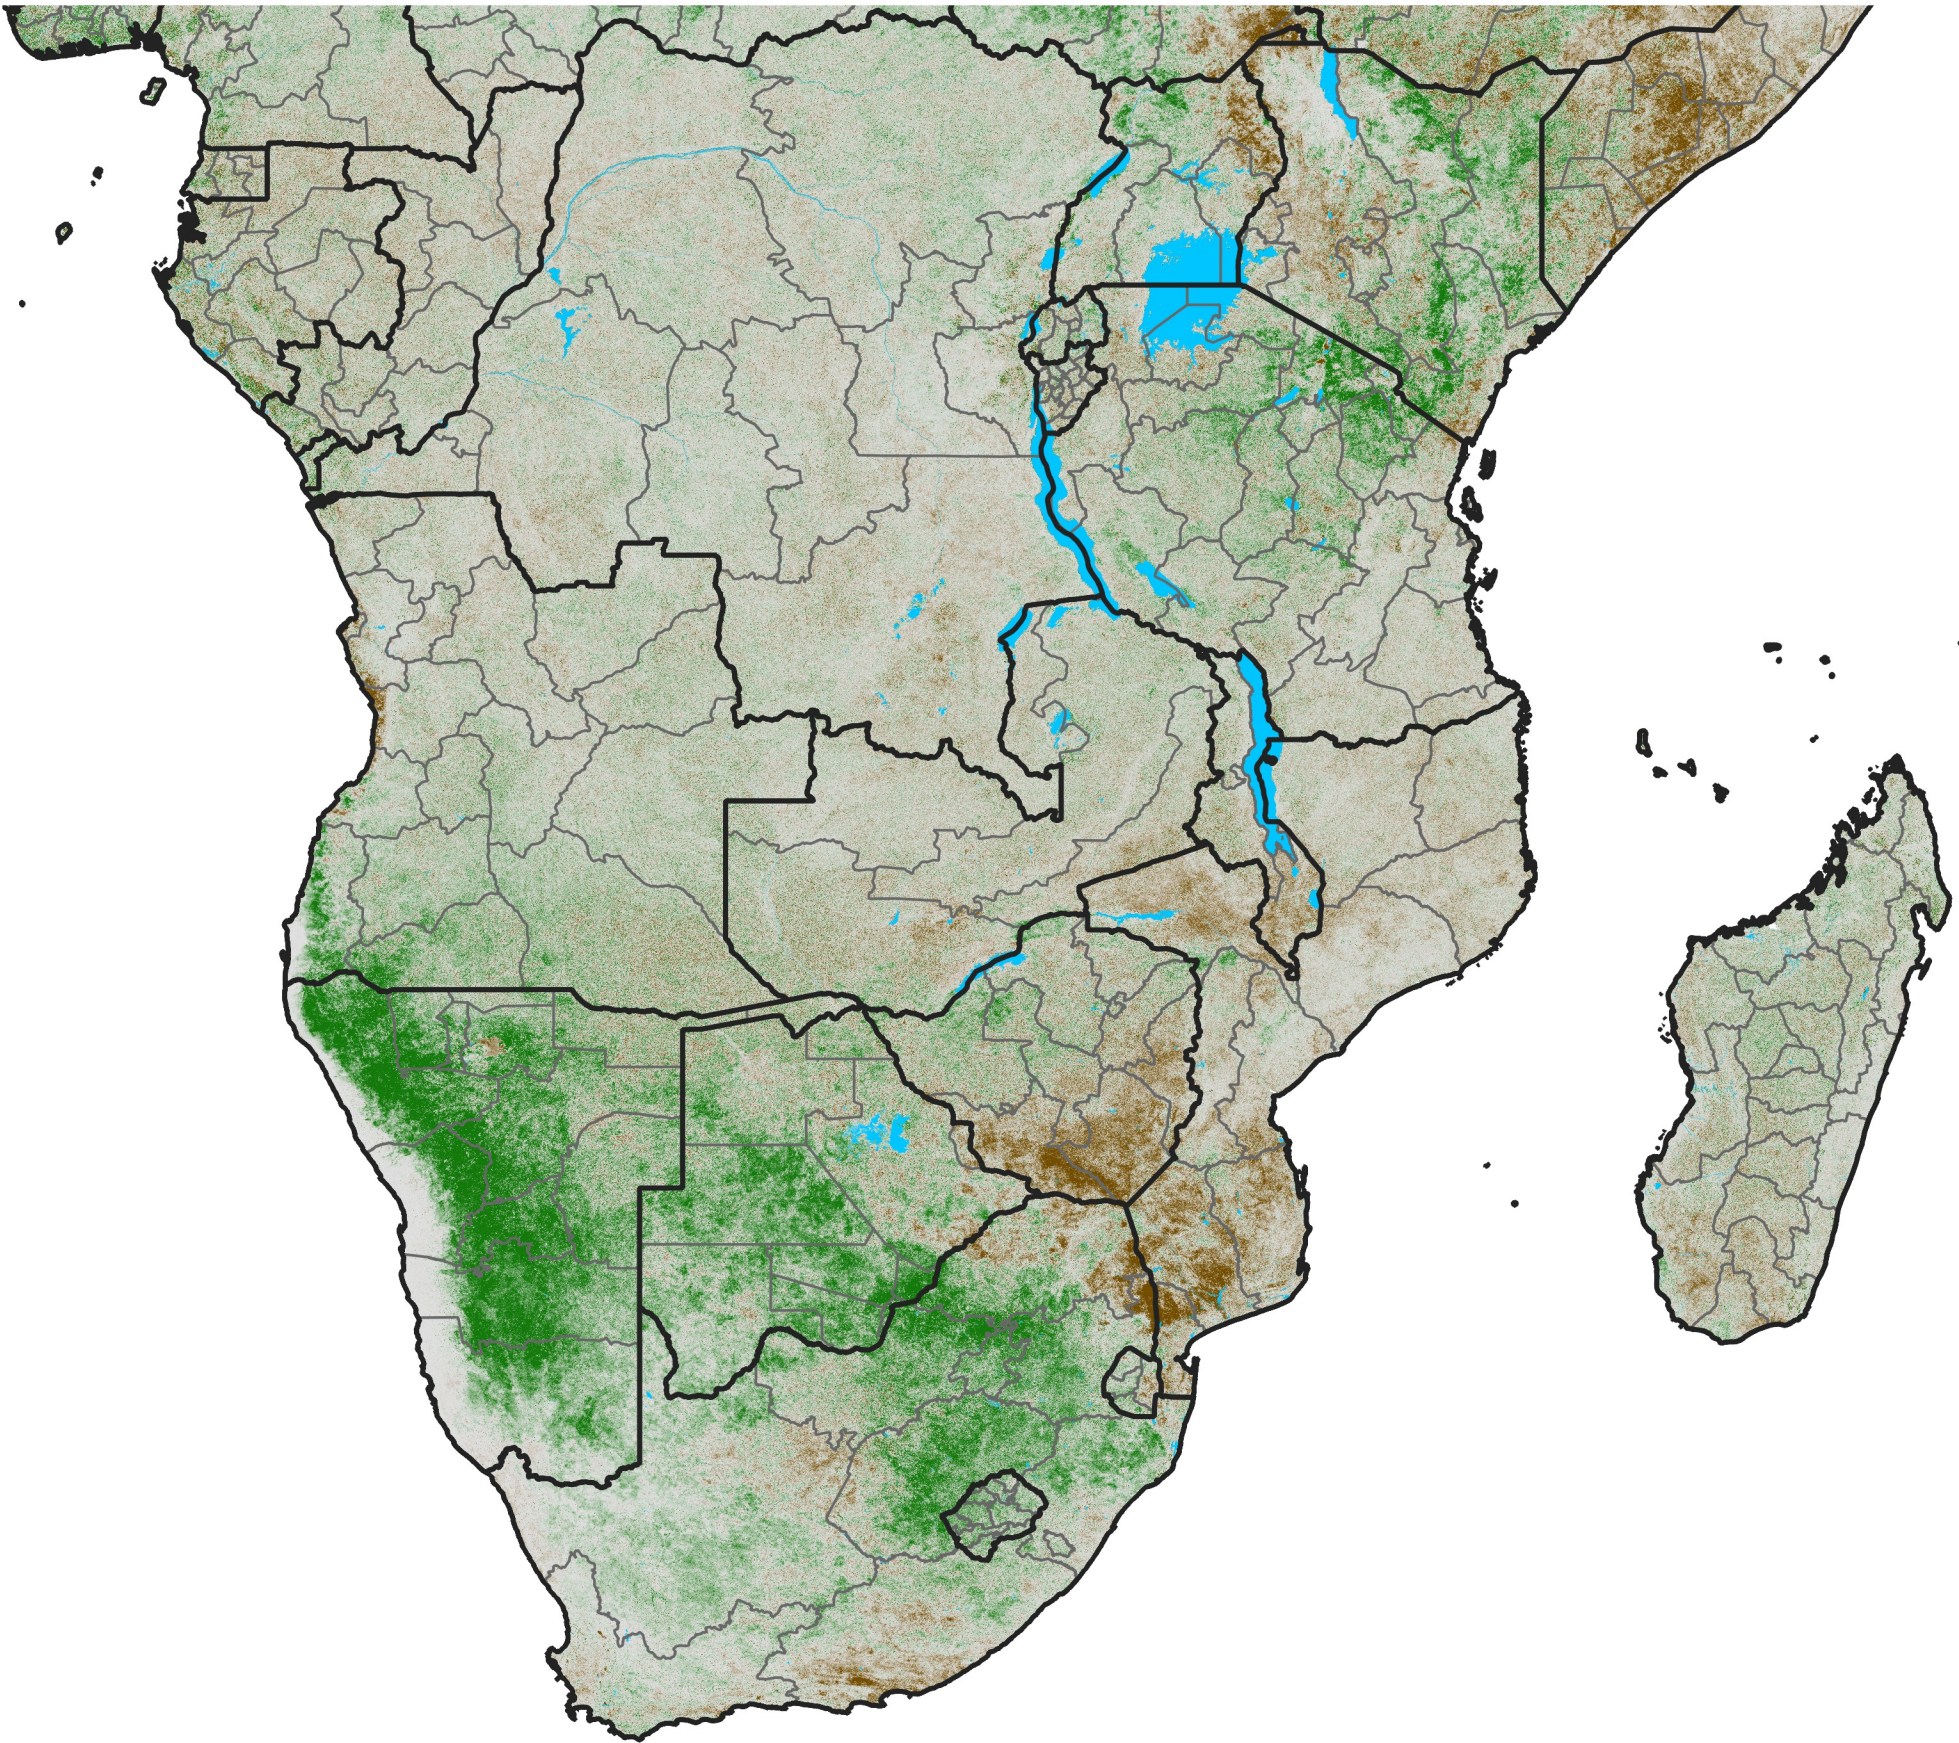

Southern Africa

NDVI Difference

2008 minus 2007

Period 10 / April 01 - 10, 2008

NDVI Difference

< -0.3 -0.2 -0.1 -0.05 0.05 0.1 0.2 >0.3

Negative

No Difference