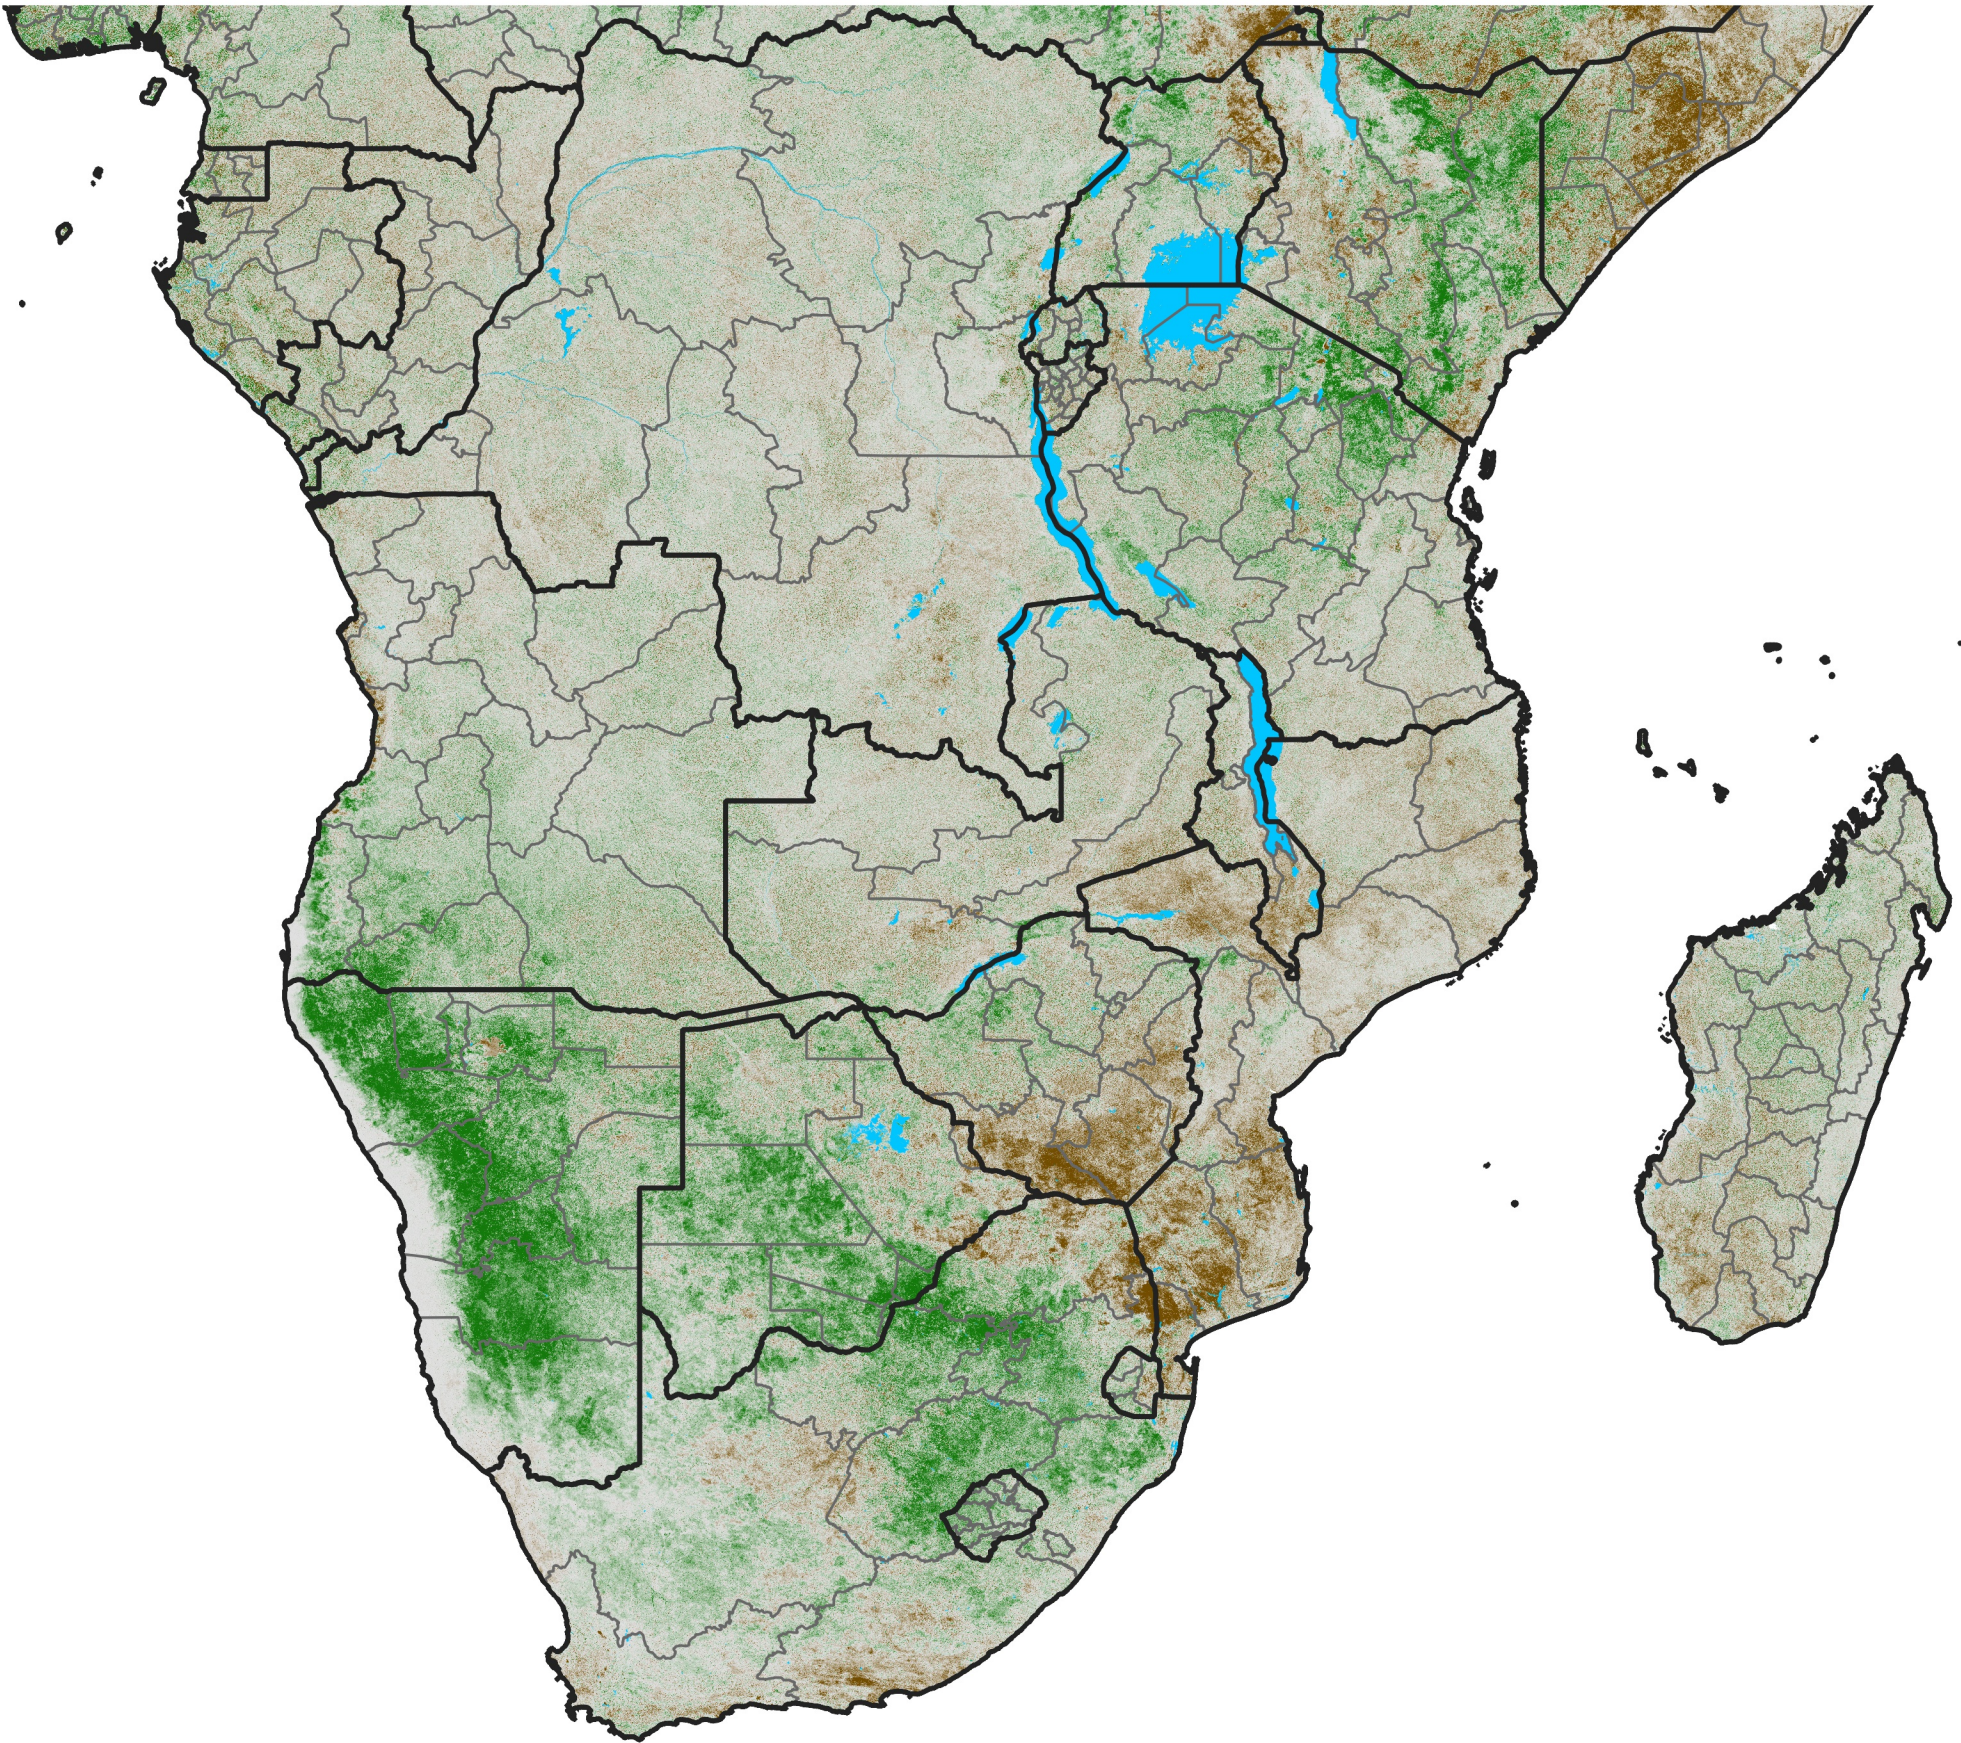

Southern Africa NDVI Difference

2008 minus 2007

Period 11 / April 11 - 20, 2008

NDVI Difference

< -0.3 -0.2 -0.1 -0.05 0.05 0.1 0.2 > 0.3

Negative

No Difference

Positive