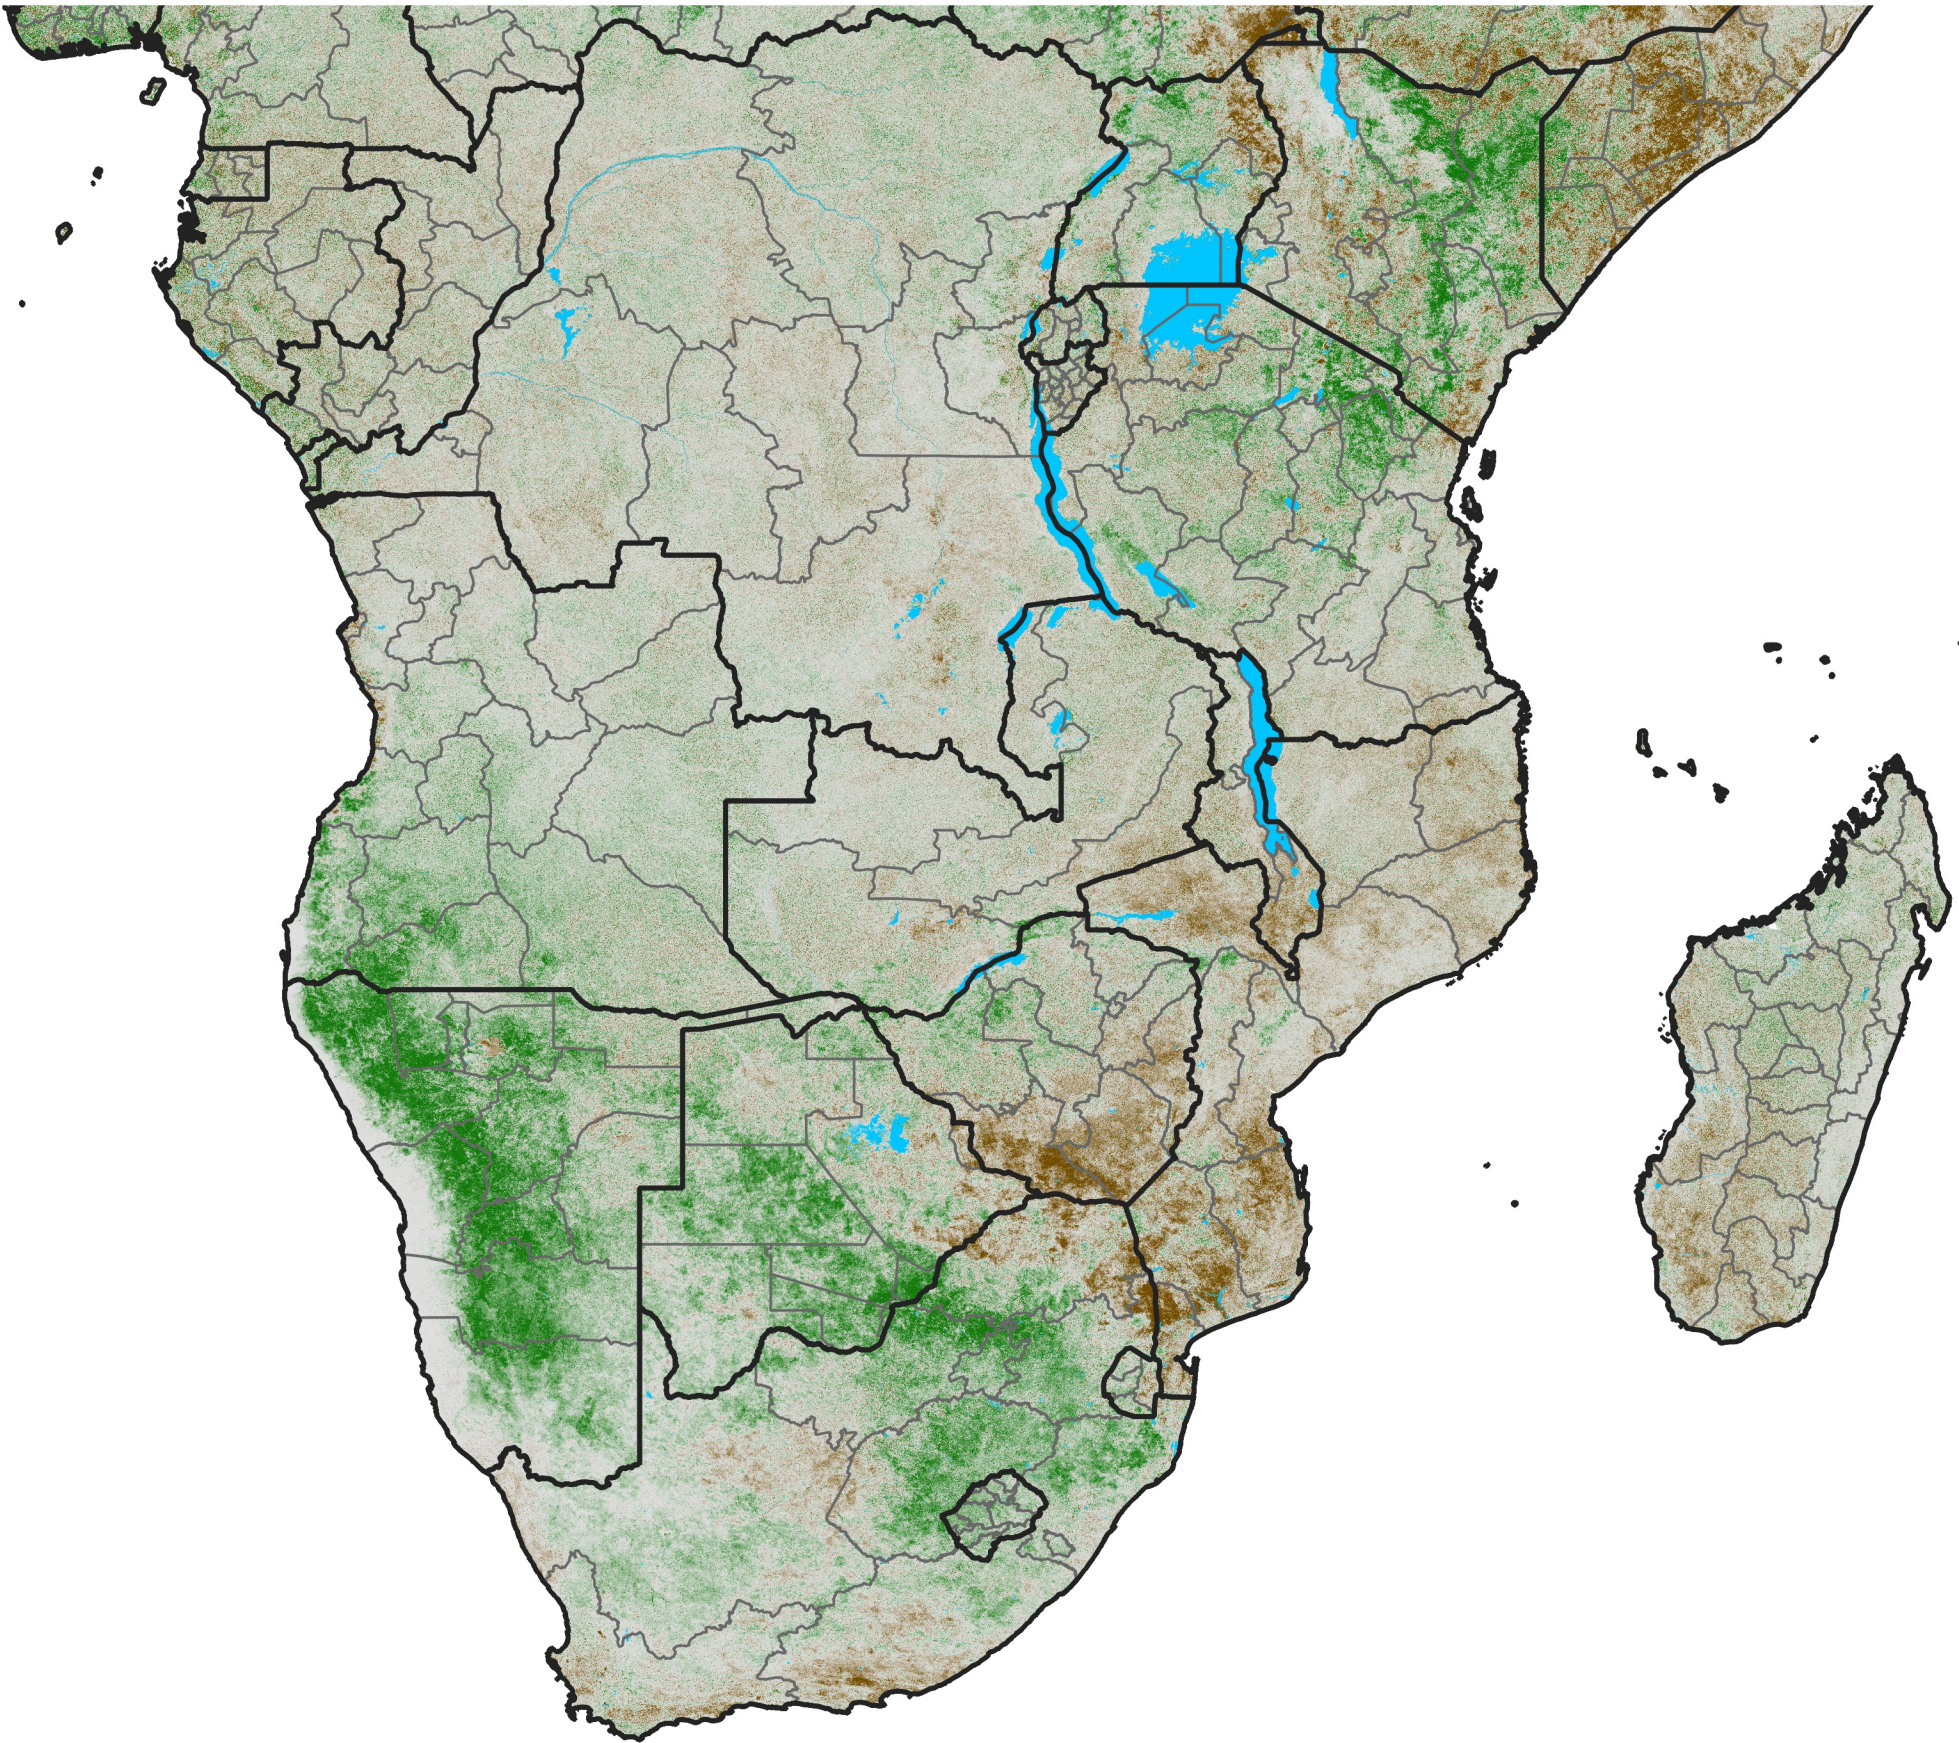

# Southern Africa

## NDVI Difference

2008 minus 2007

Period 12 / April 21 - 30, 2008

### NDVI Difference

< -0.3   -0.2   -0.1   -0.05   0.05   0.1   0.2   >0.3

Negative

No Difference

Positive