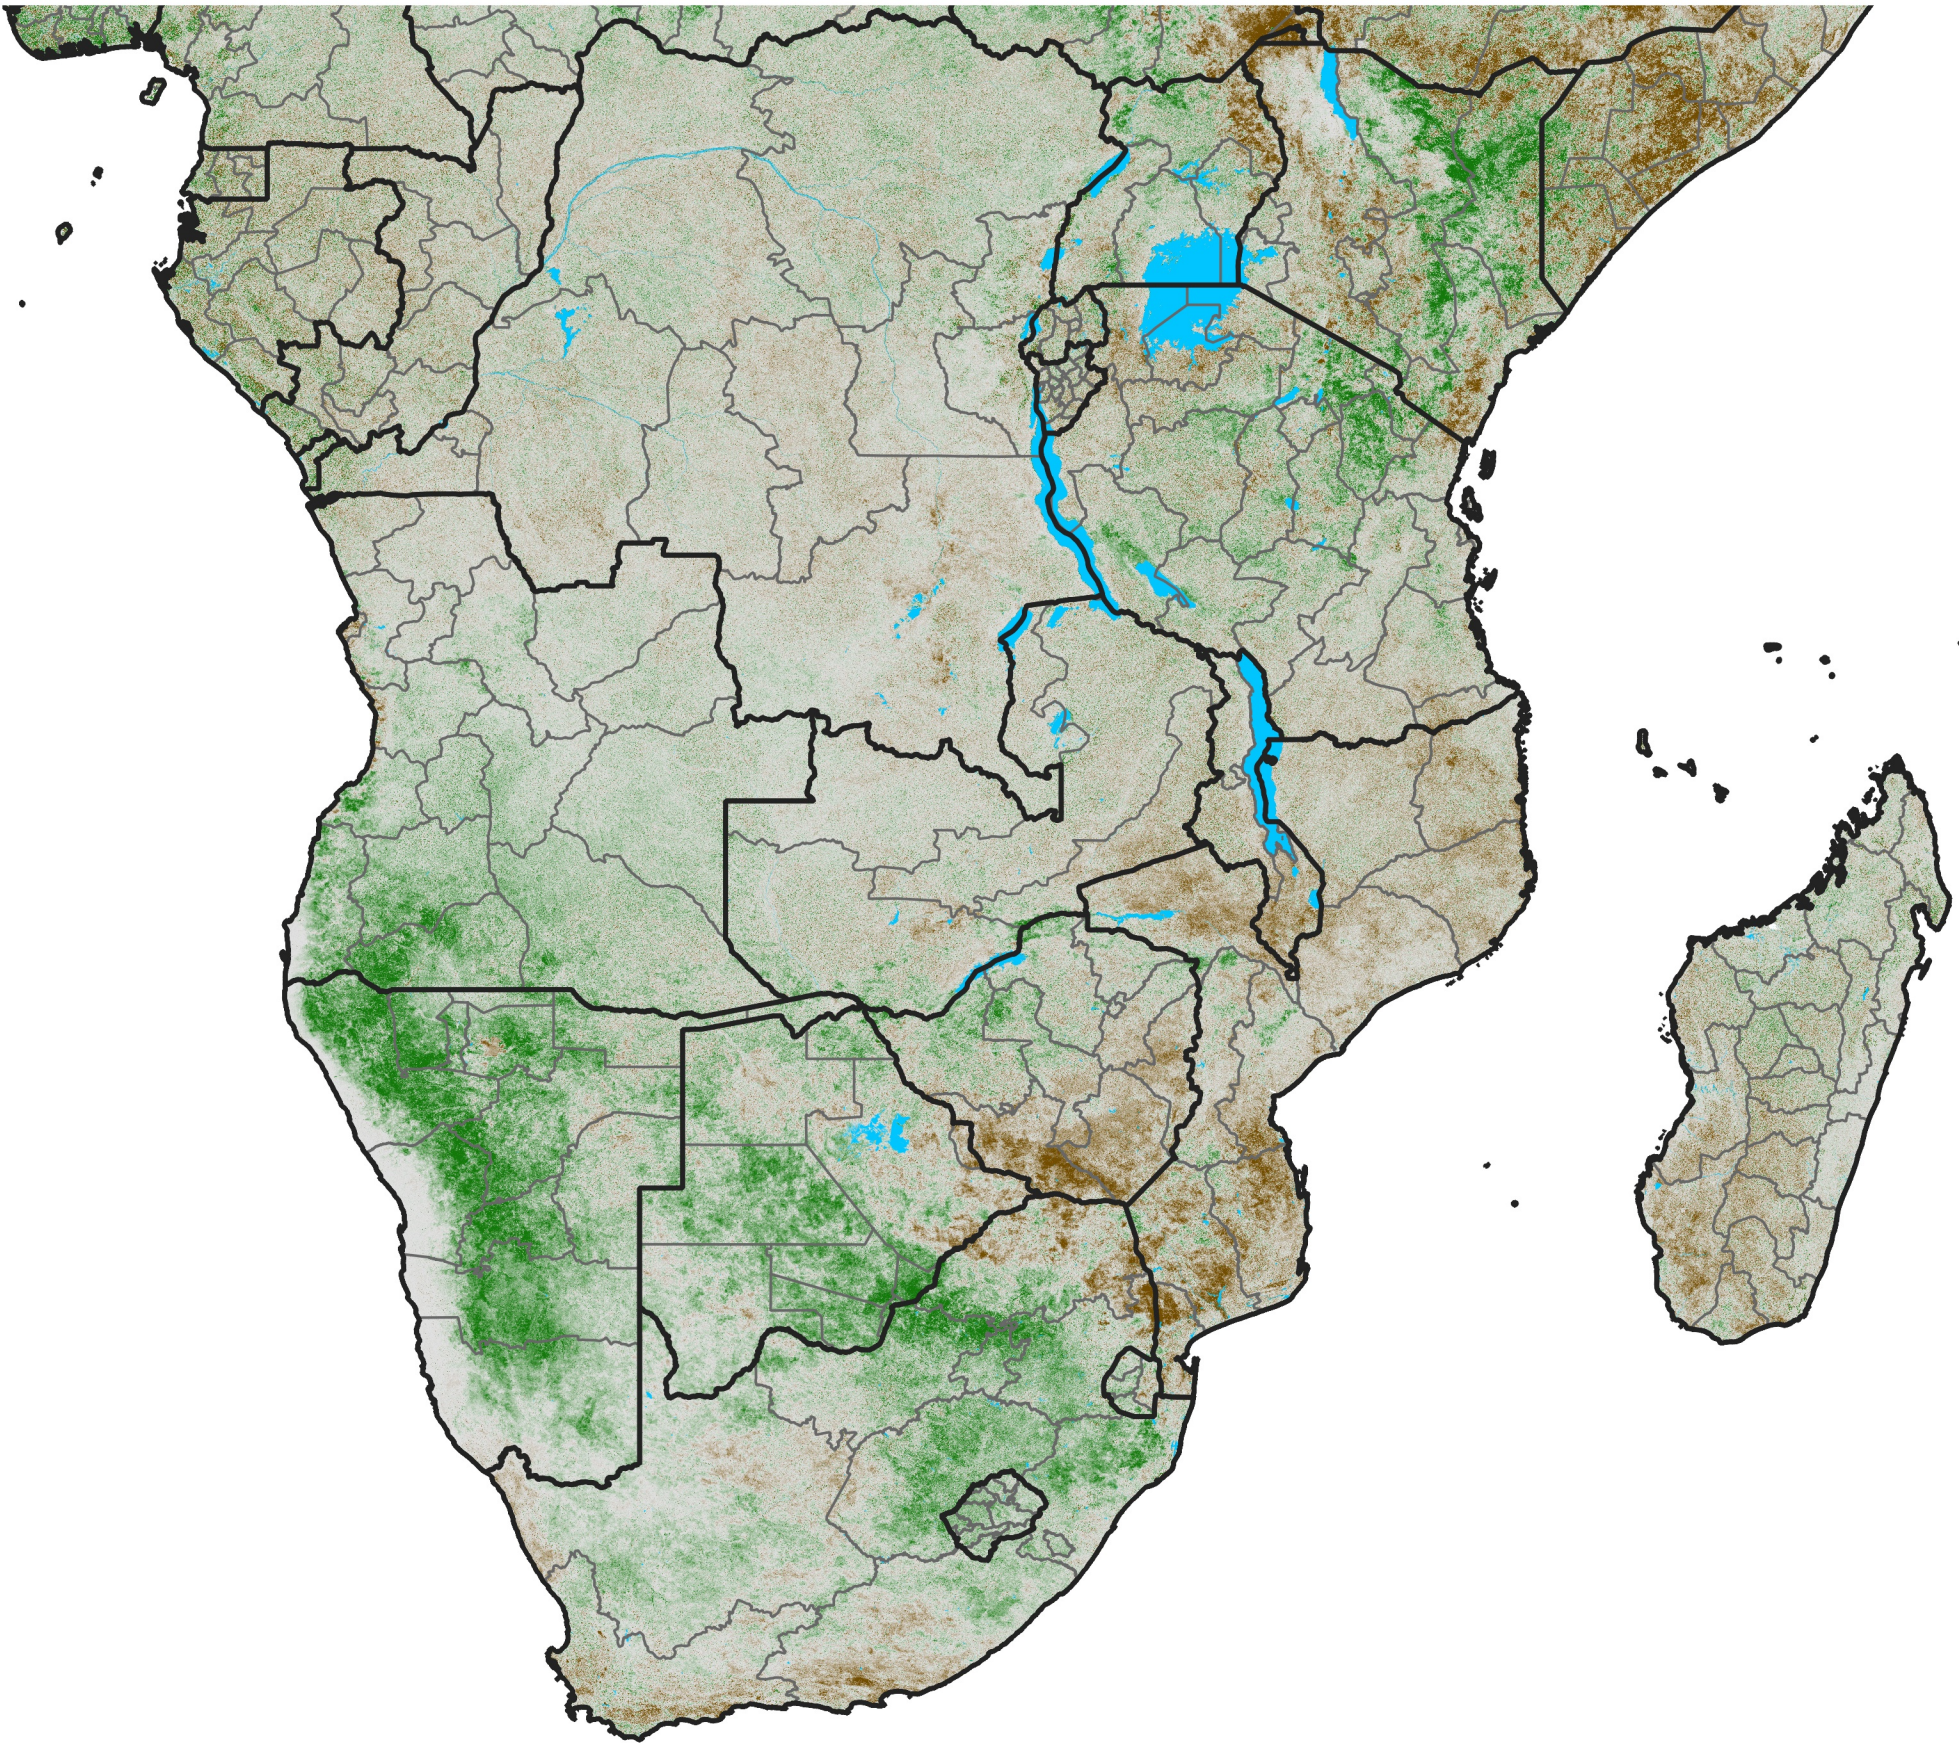

Southern Africa NDVI Difference

2008 minus 2007

Period 13 / May 01 - 10, 2008

NDVI Difference

< -0.3 -0.2 -0.1 -0.05 0.05 0.1 0.2 > 0.3

Negative

No Difference

Positive