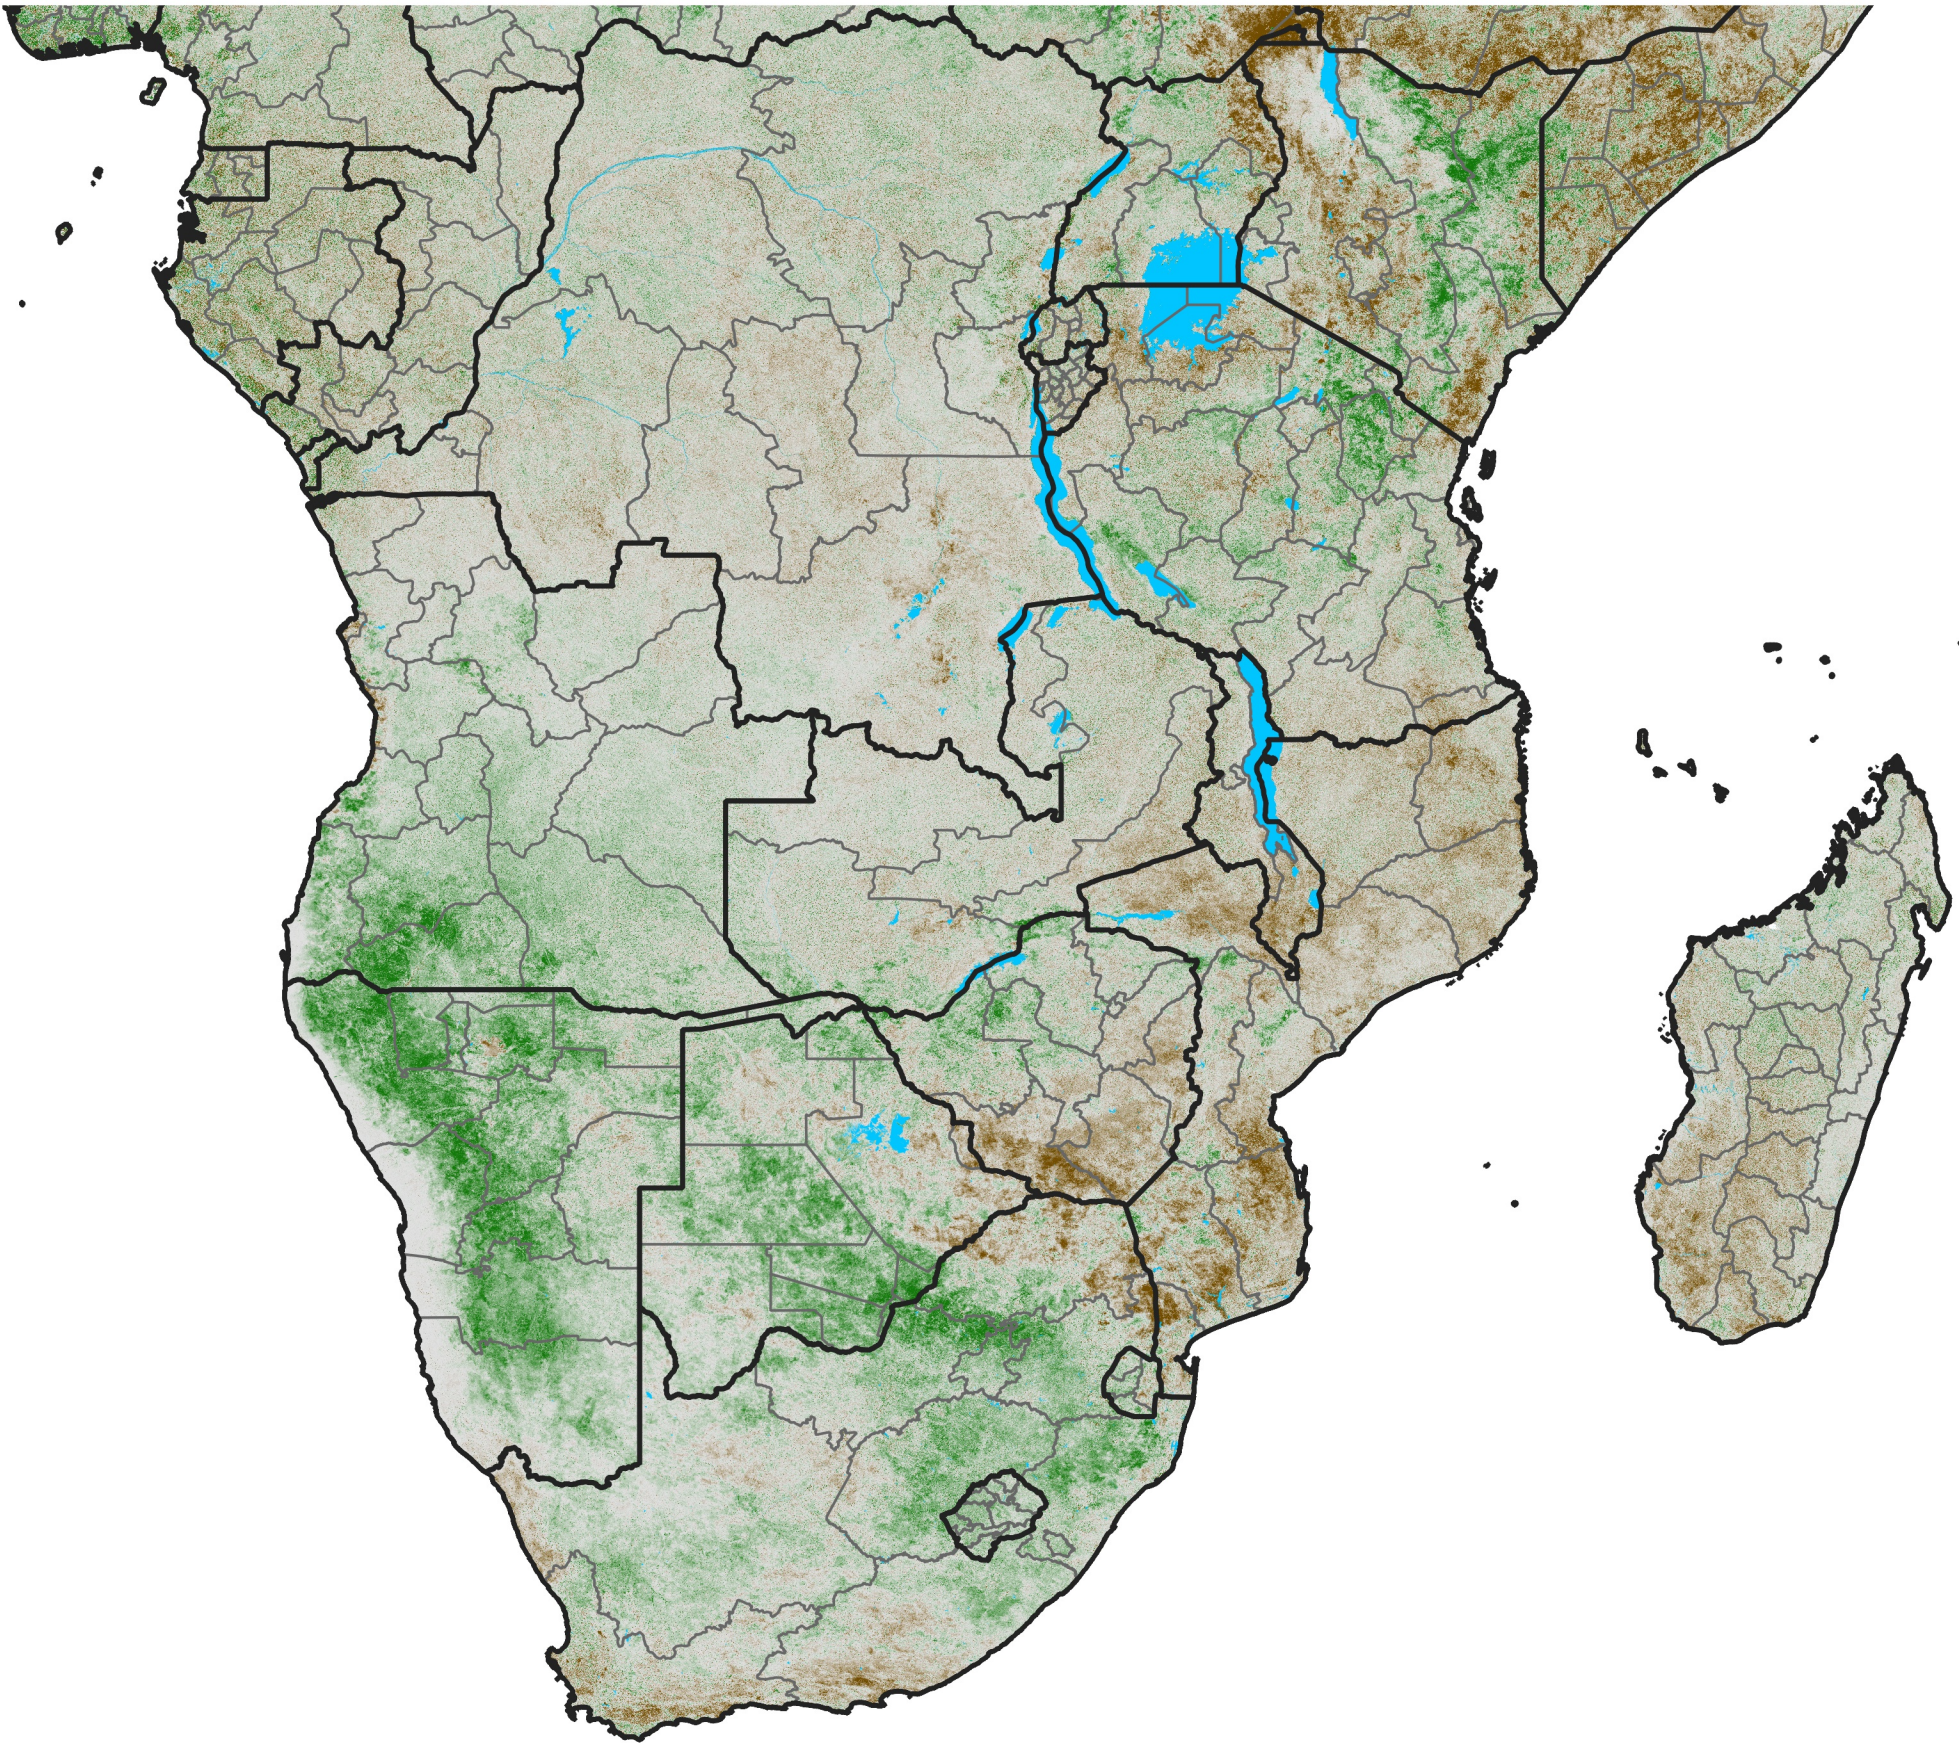

Southern Africa NDVI Difference

2008 minus 2007

Period 14 / May 11 - 20, 2008

NDVI Difference

< -0.3 -0.2 -0.1 -0.05 0.05 0.1 0.2 > 0.3

Negative

No Difference

Positive