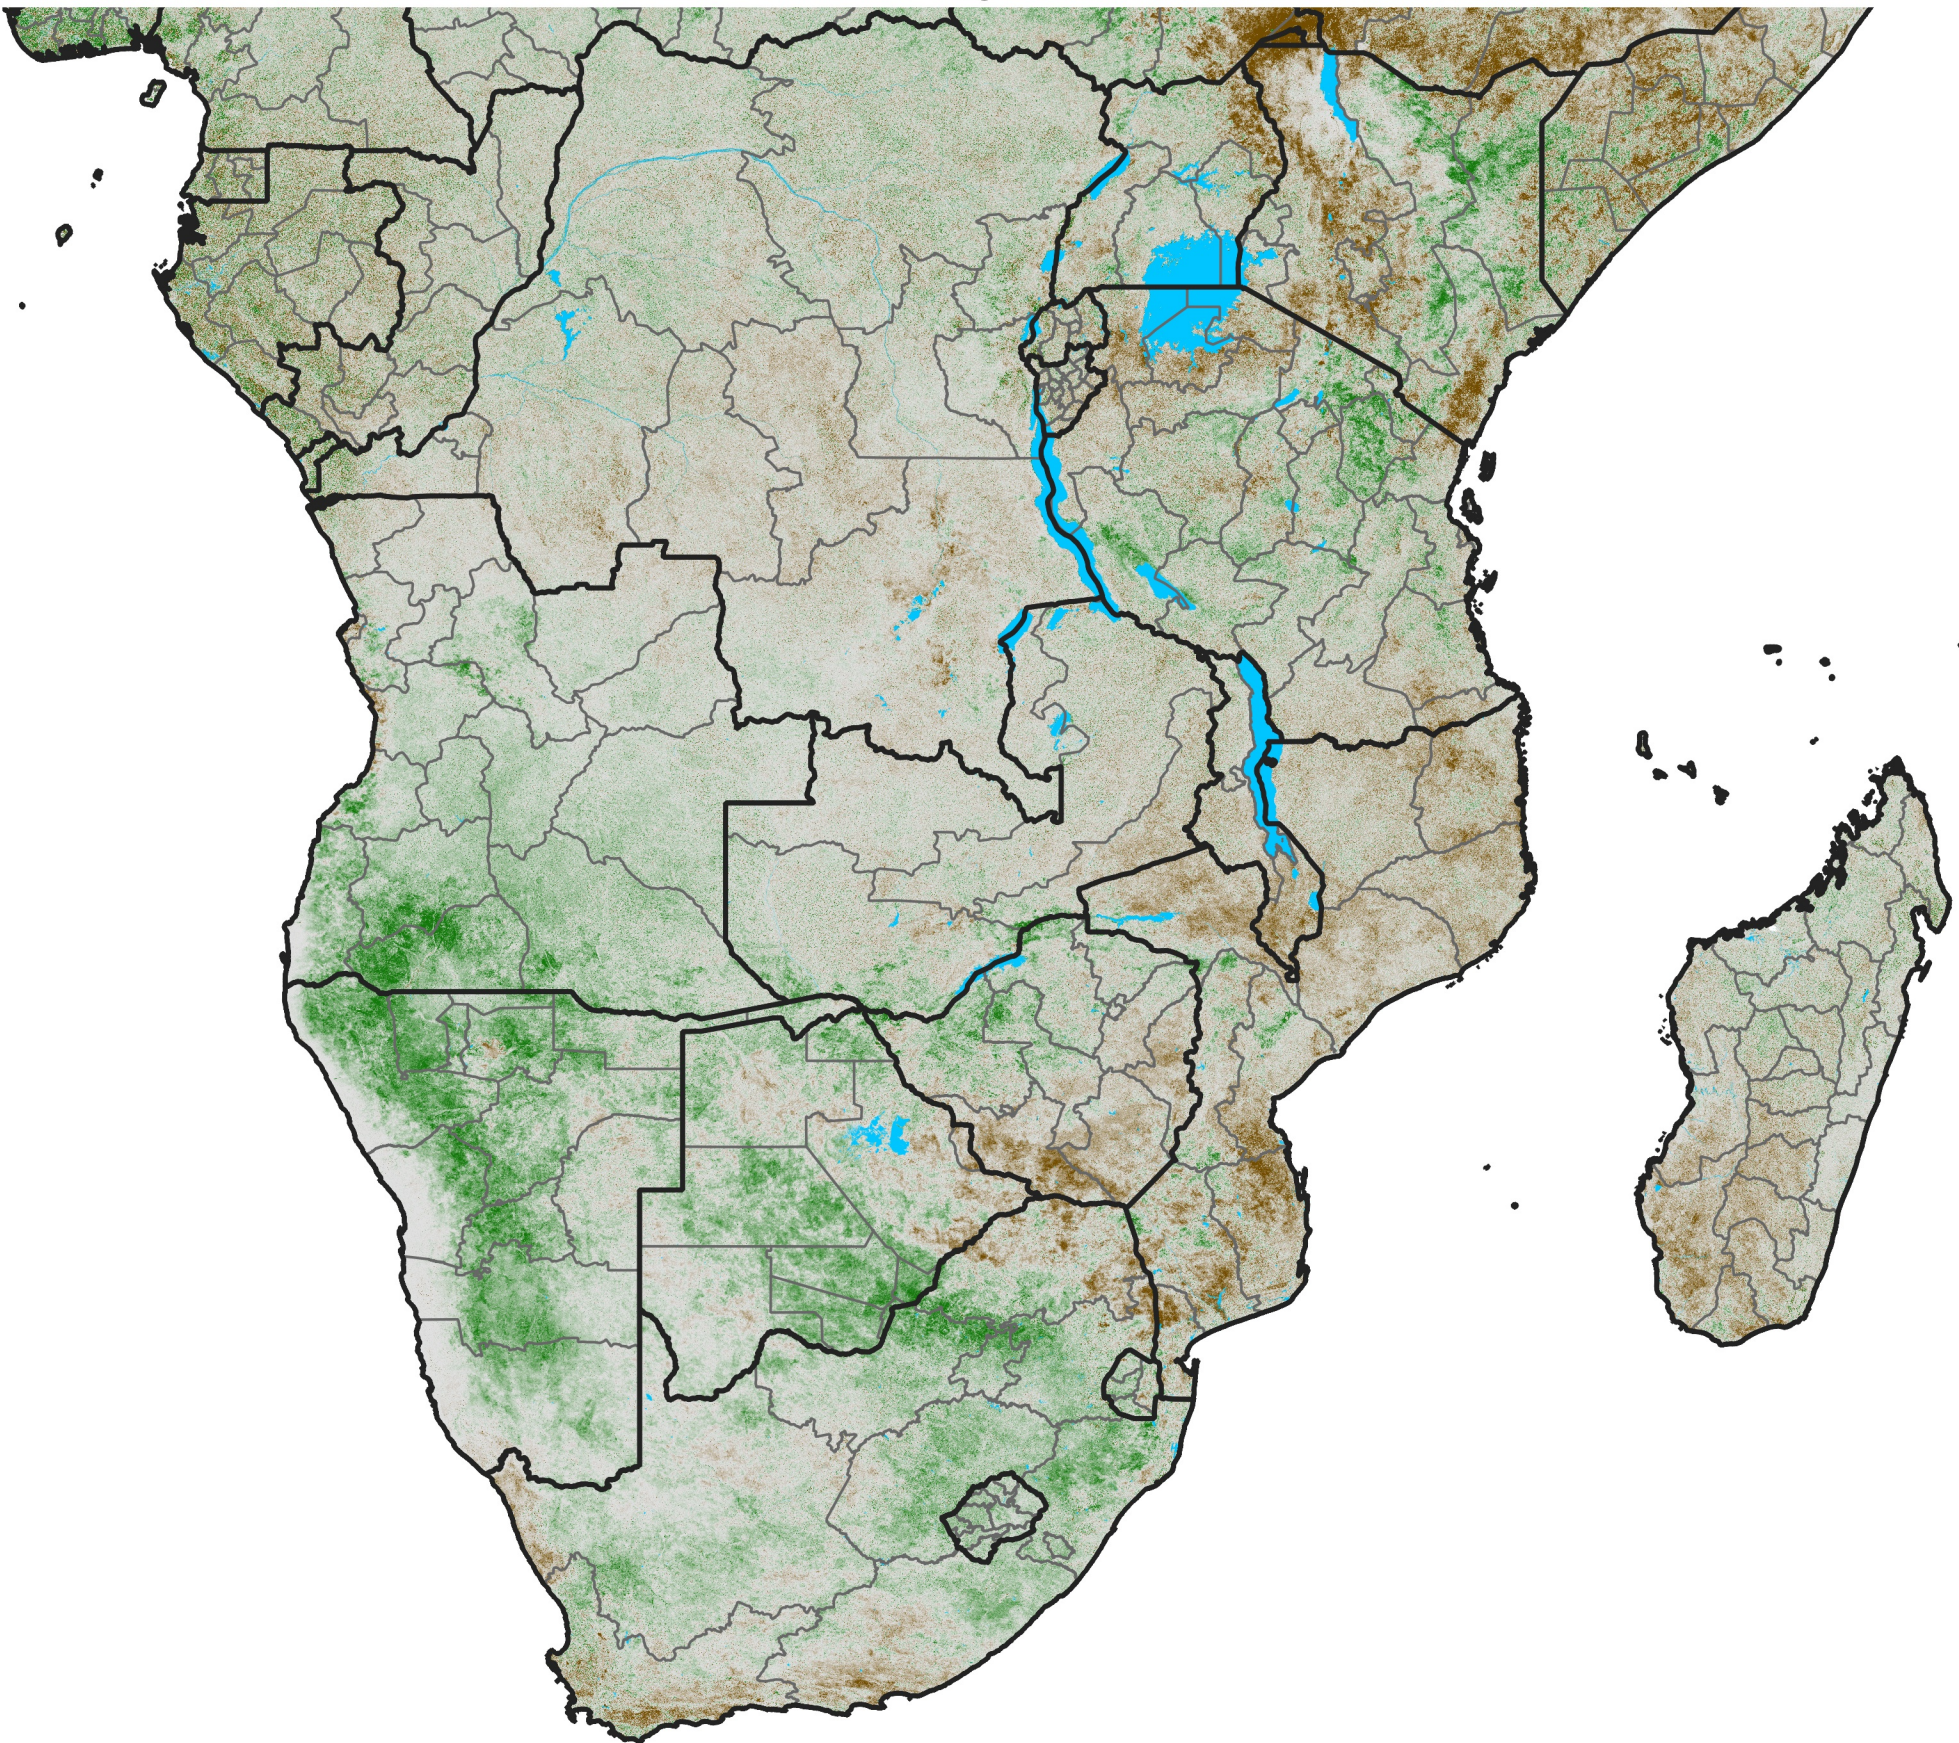

Southern Africa NDVI Difference

2008 minus 2007

Period 15 / May 21 - 31, 2008

NDVI Difference

< -0.3 -0.2 -0.1 -0.05 0.05 0.1 0.2 >0.3

Negative

No Difference

Positive