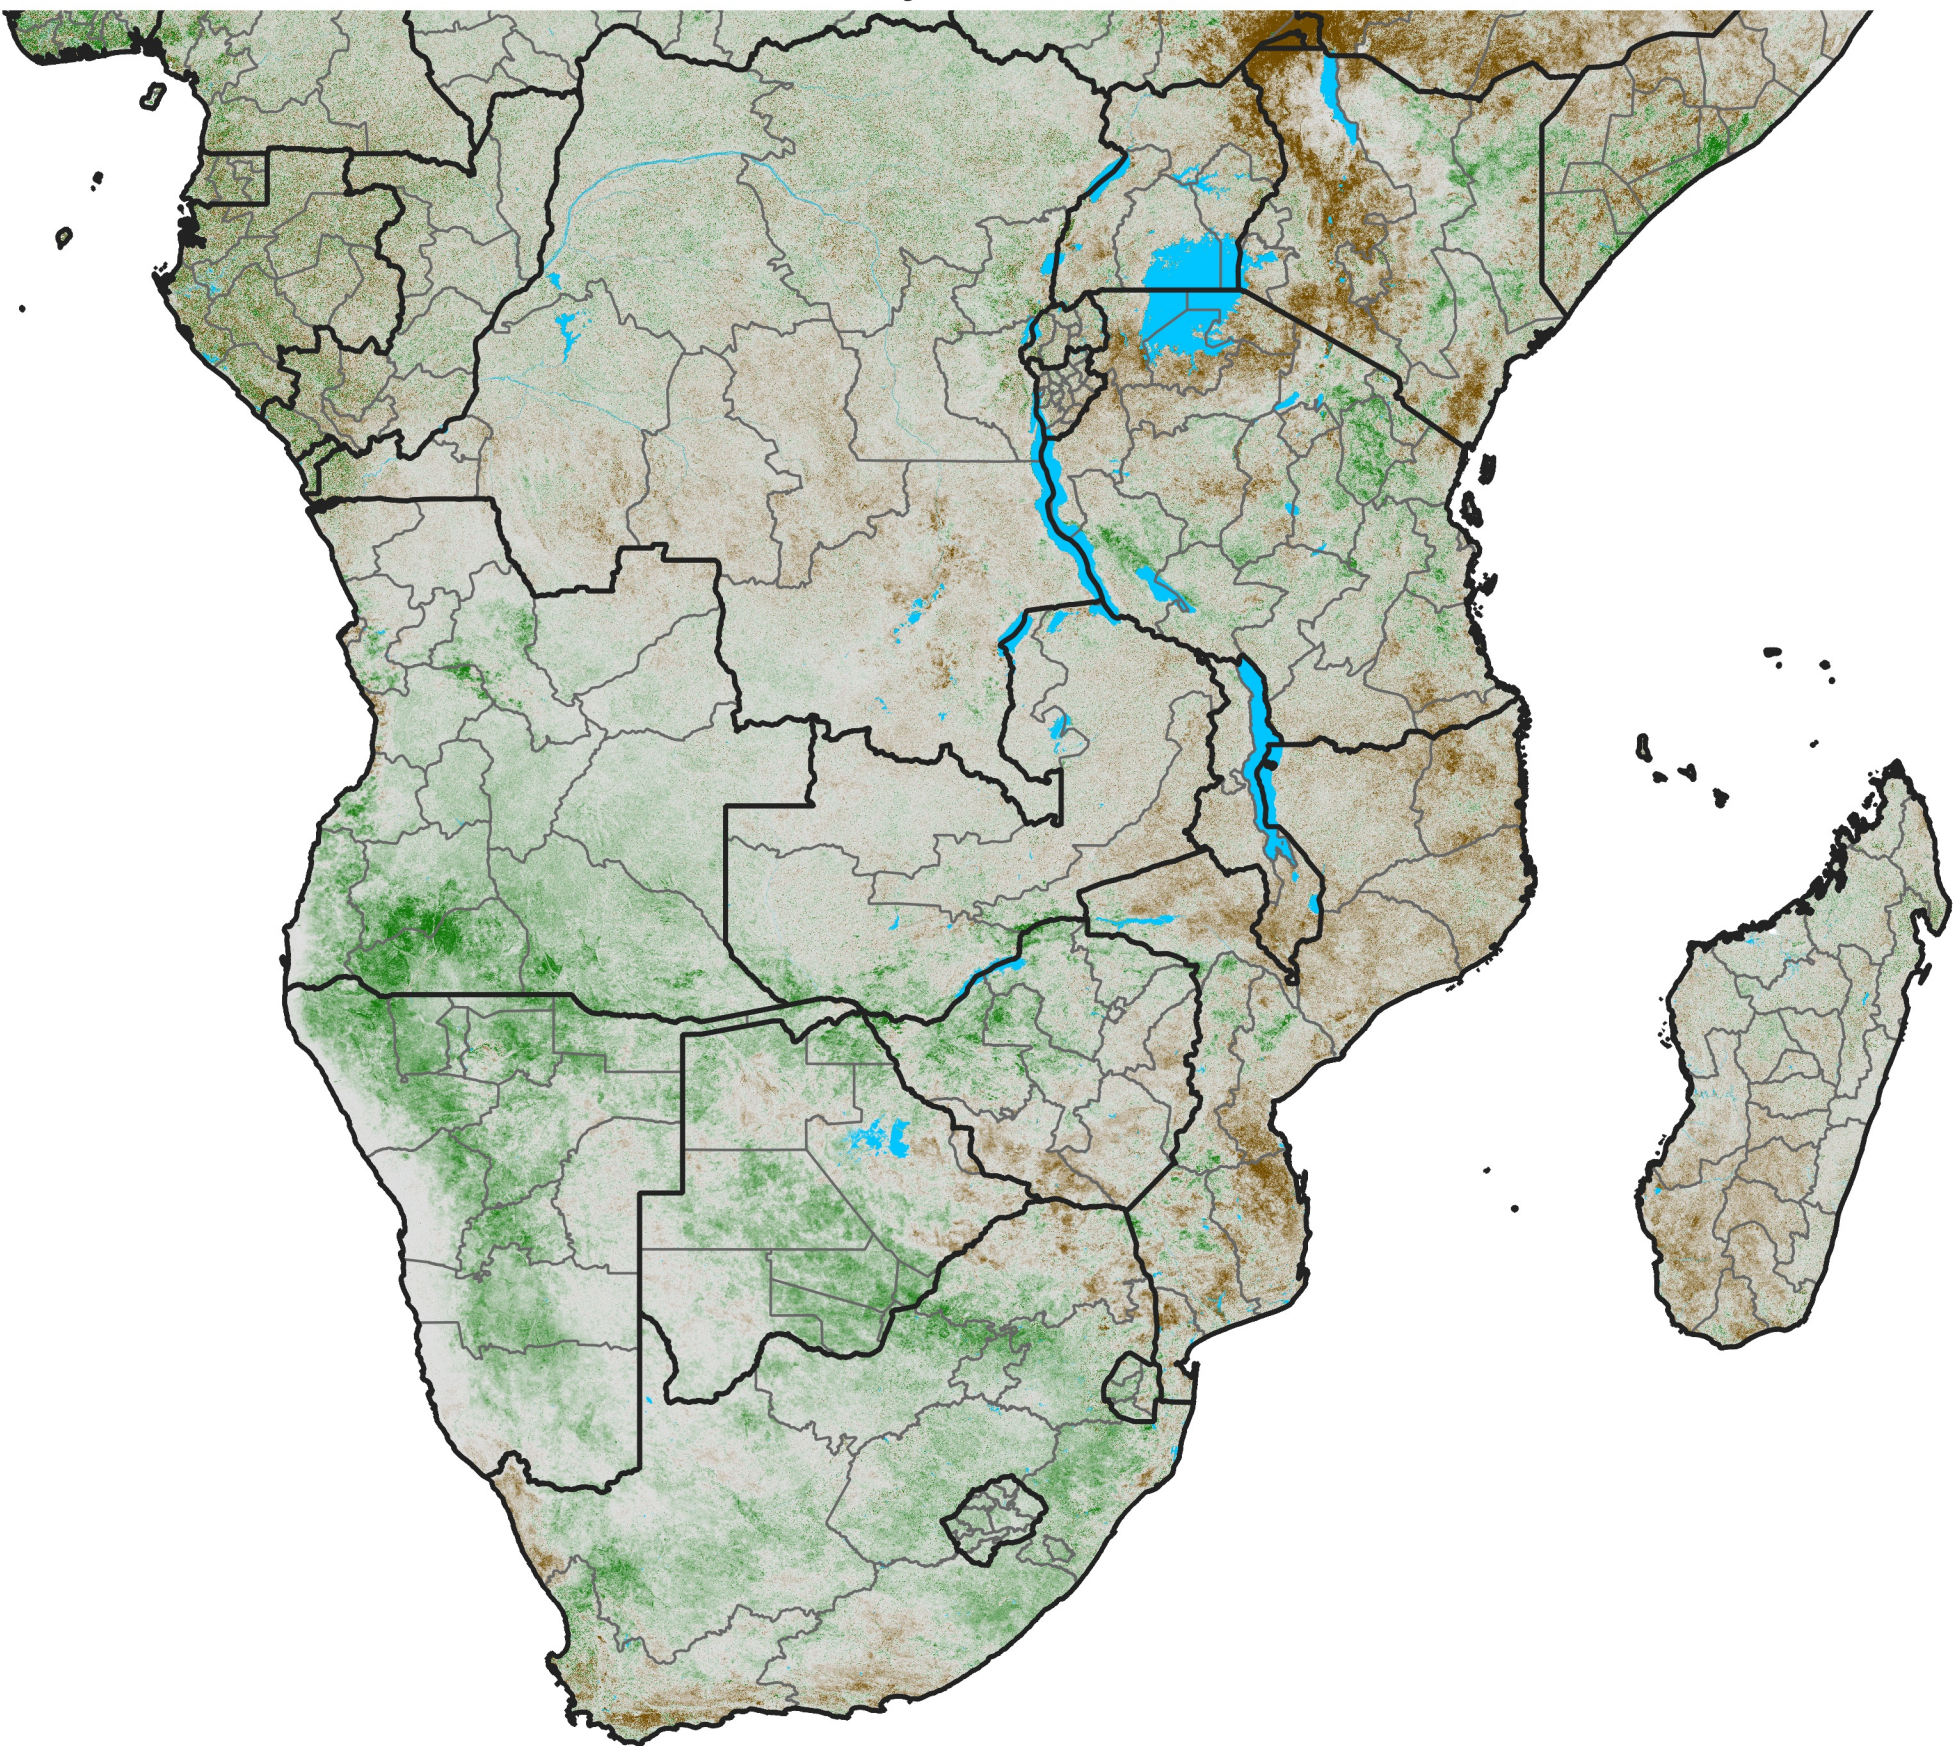

Southern Africa NDVI Difference

2008 minus 2007

Period 17 / June 11 - 20, 2008

NDVI Difference

< -0.3 -0.2 -0.1 -0.05 0.05 0.1 0.2 >0.3

Negative

No Difference

Positive