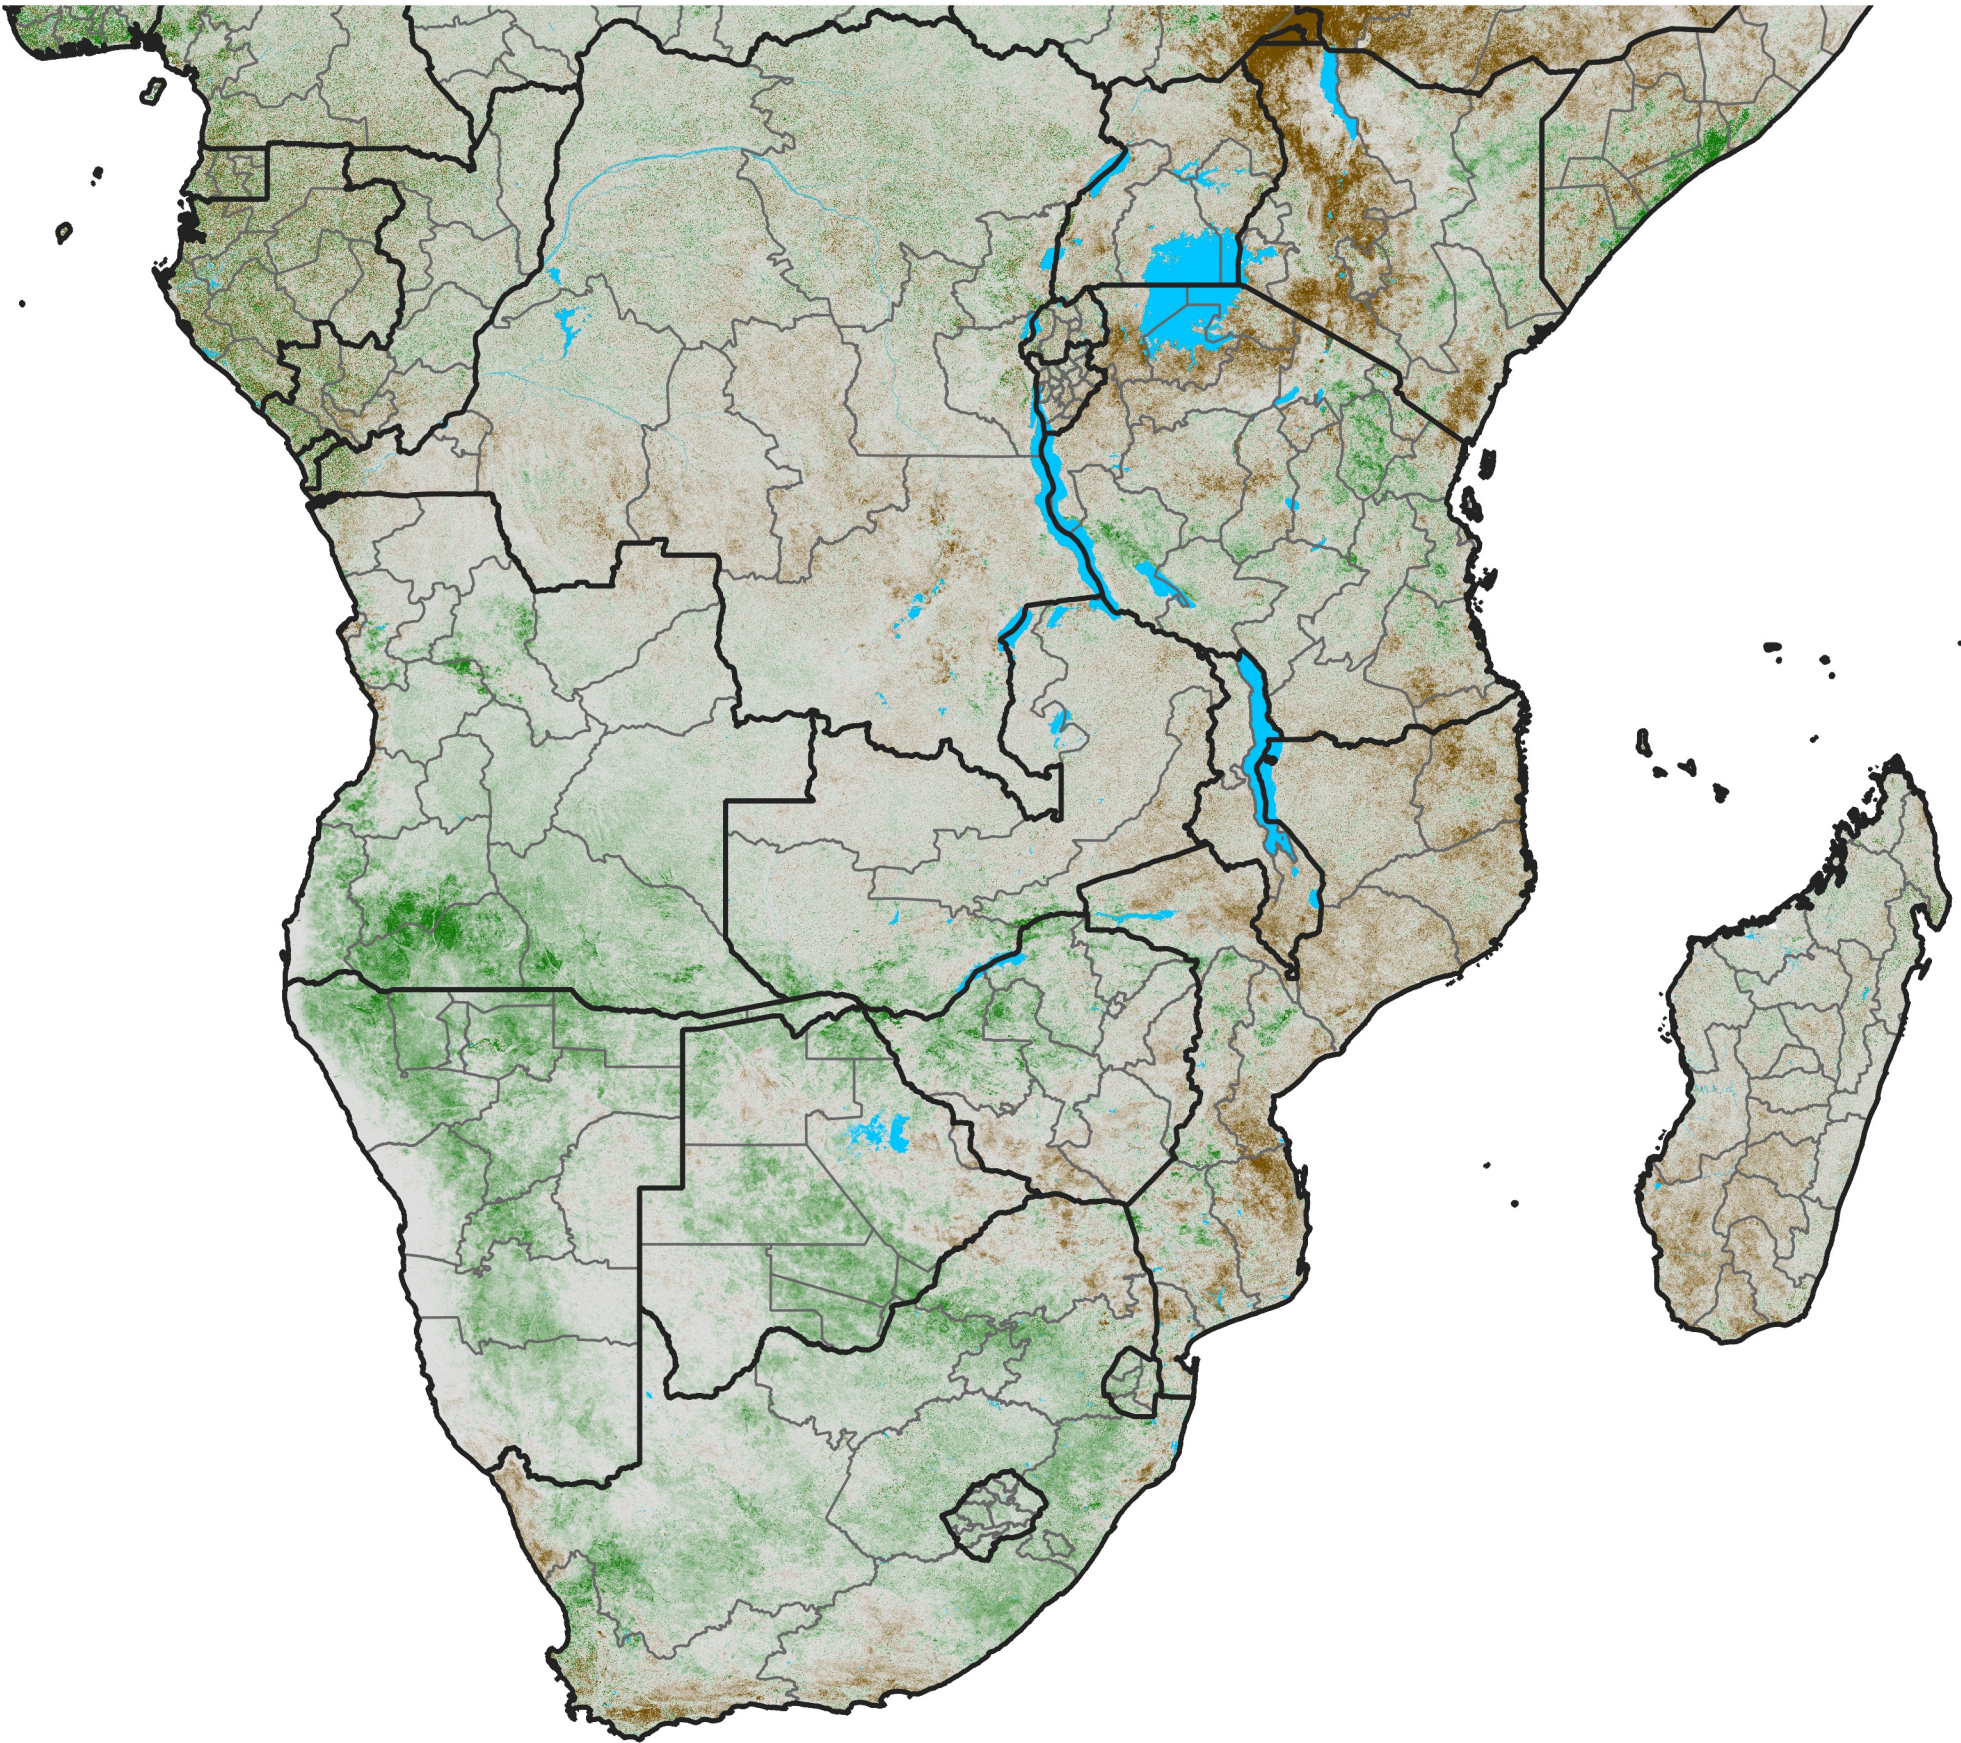

Southern Africa NDVI Difference

2008 minus 2007

Period 18 / June 21 - 30, 2008

NDVI Difference

< -0.3 -0.2 -0.1 -0.05 0.05 0.1 0.2 > 0.3

Negative

No Difference

Positive