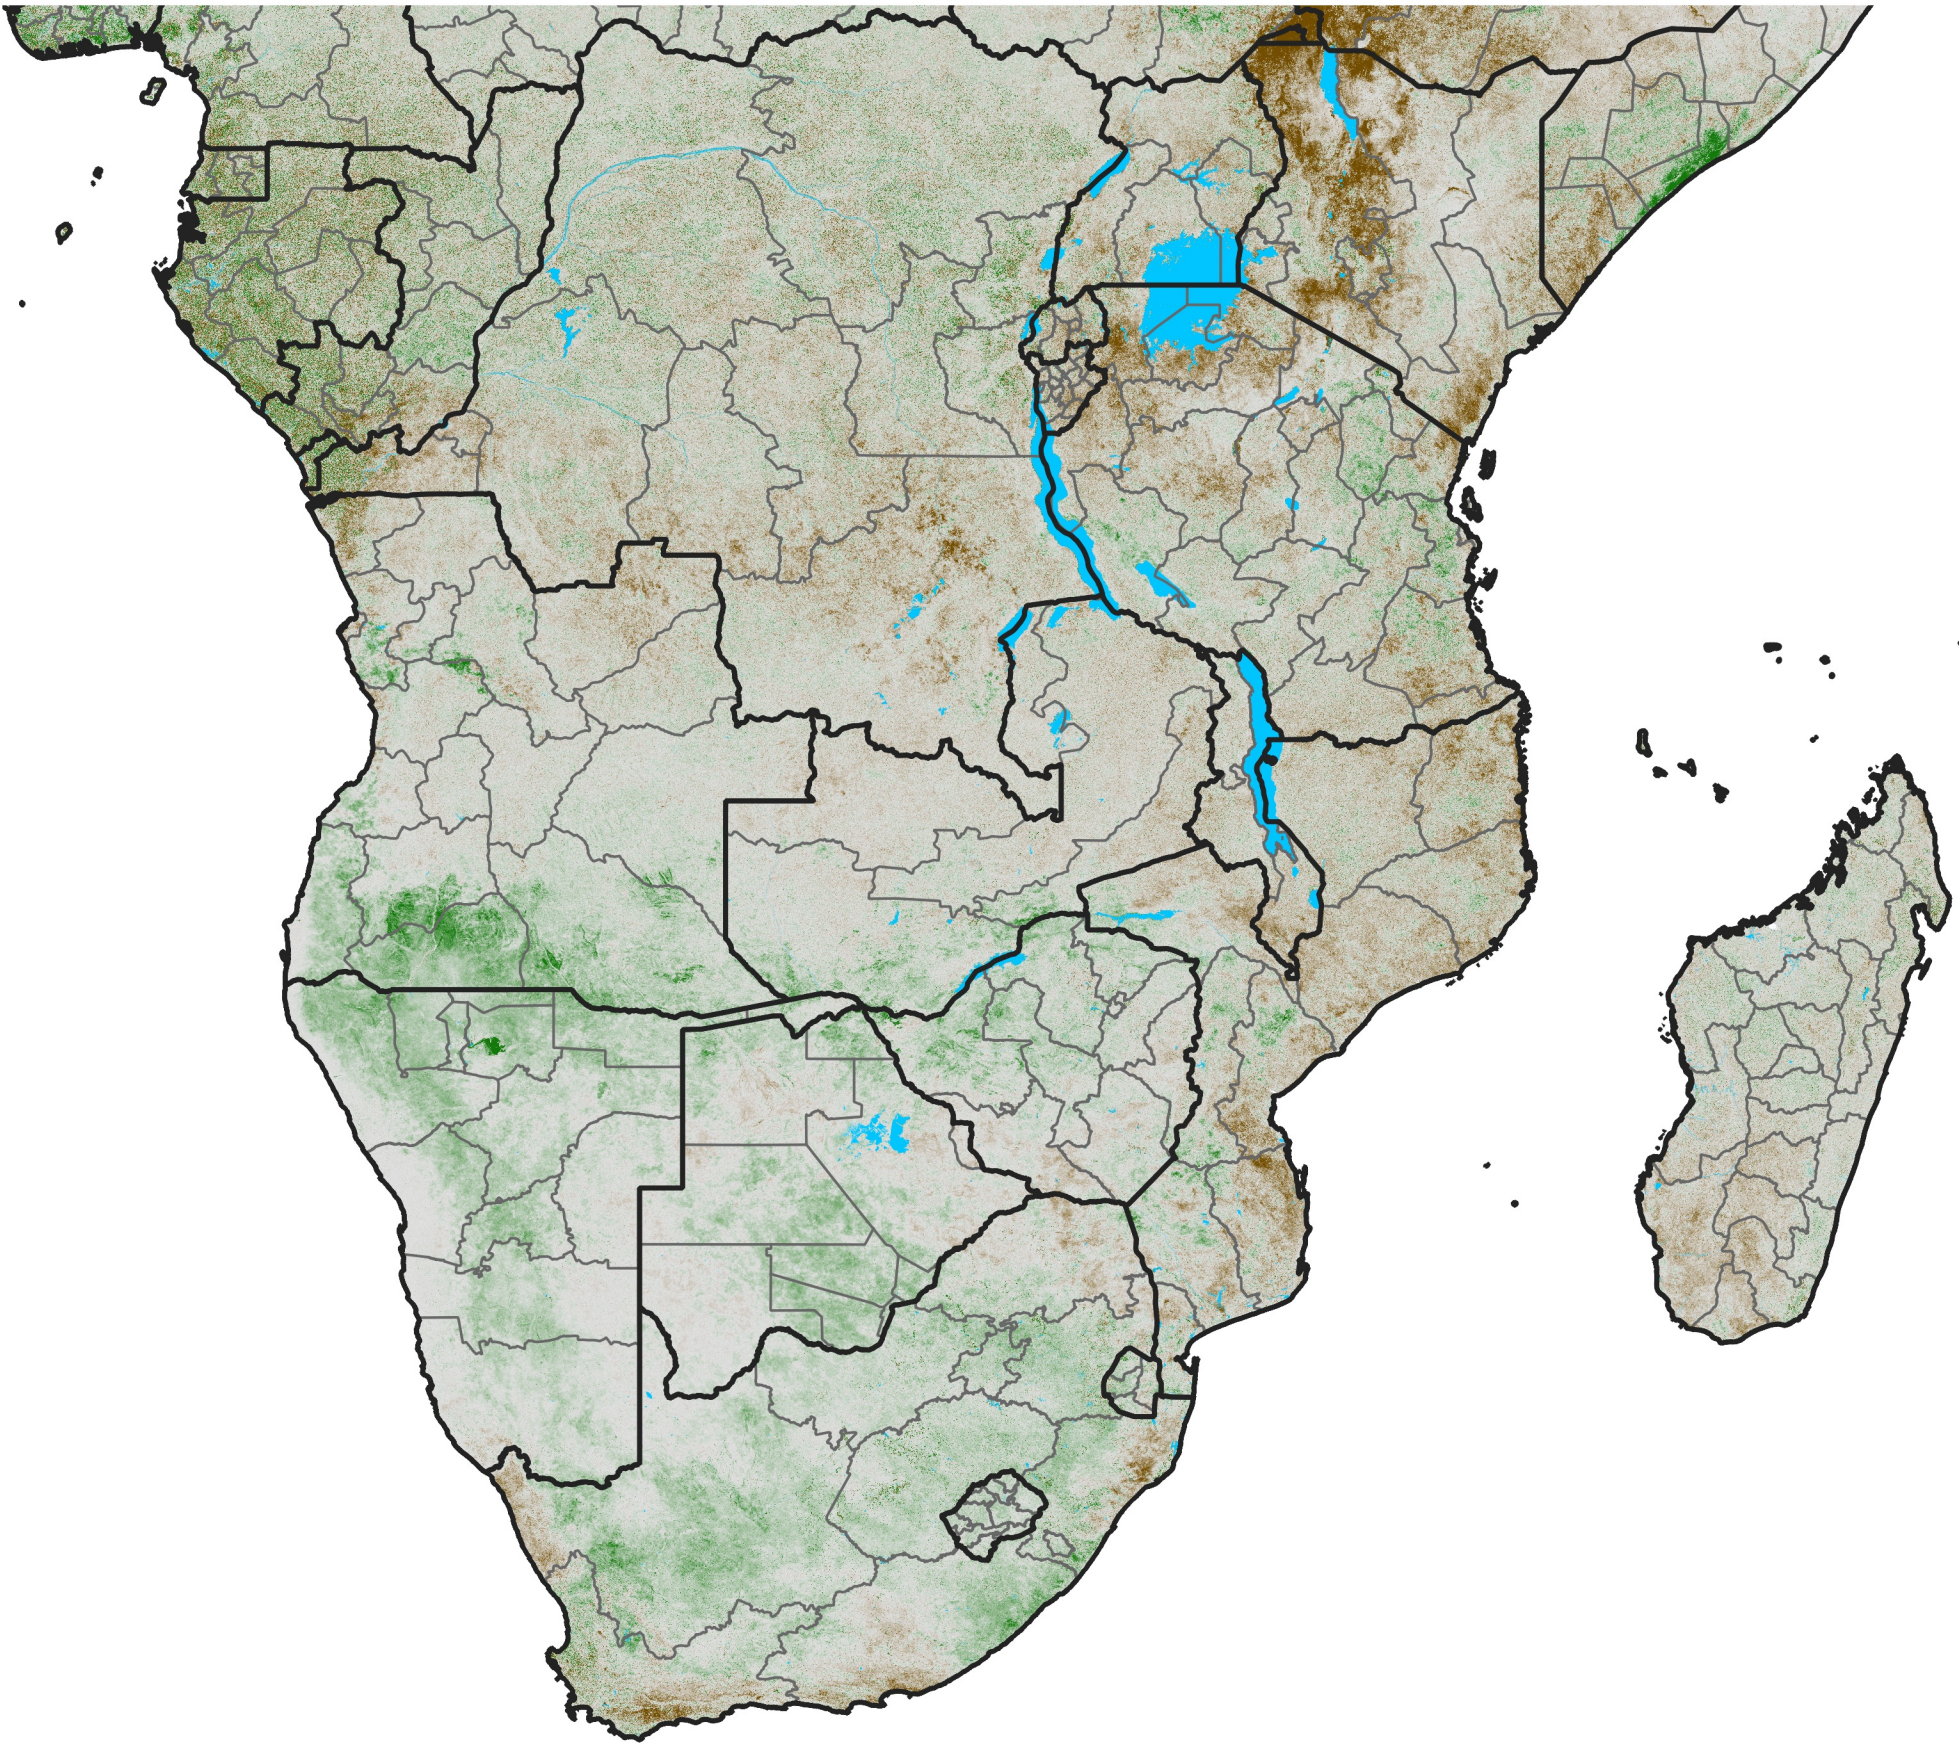

Southern Africa

NDVI Difference

2008 minus 2007

Period 22 / August 01 - 10, 2008

NDVI Difference

< -0.3 -0.2 -0.1 -0.05 0.05 0.1 0.2 >0.3

Negative

No Difference