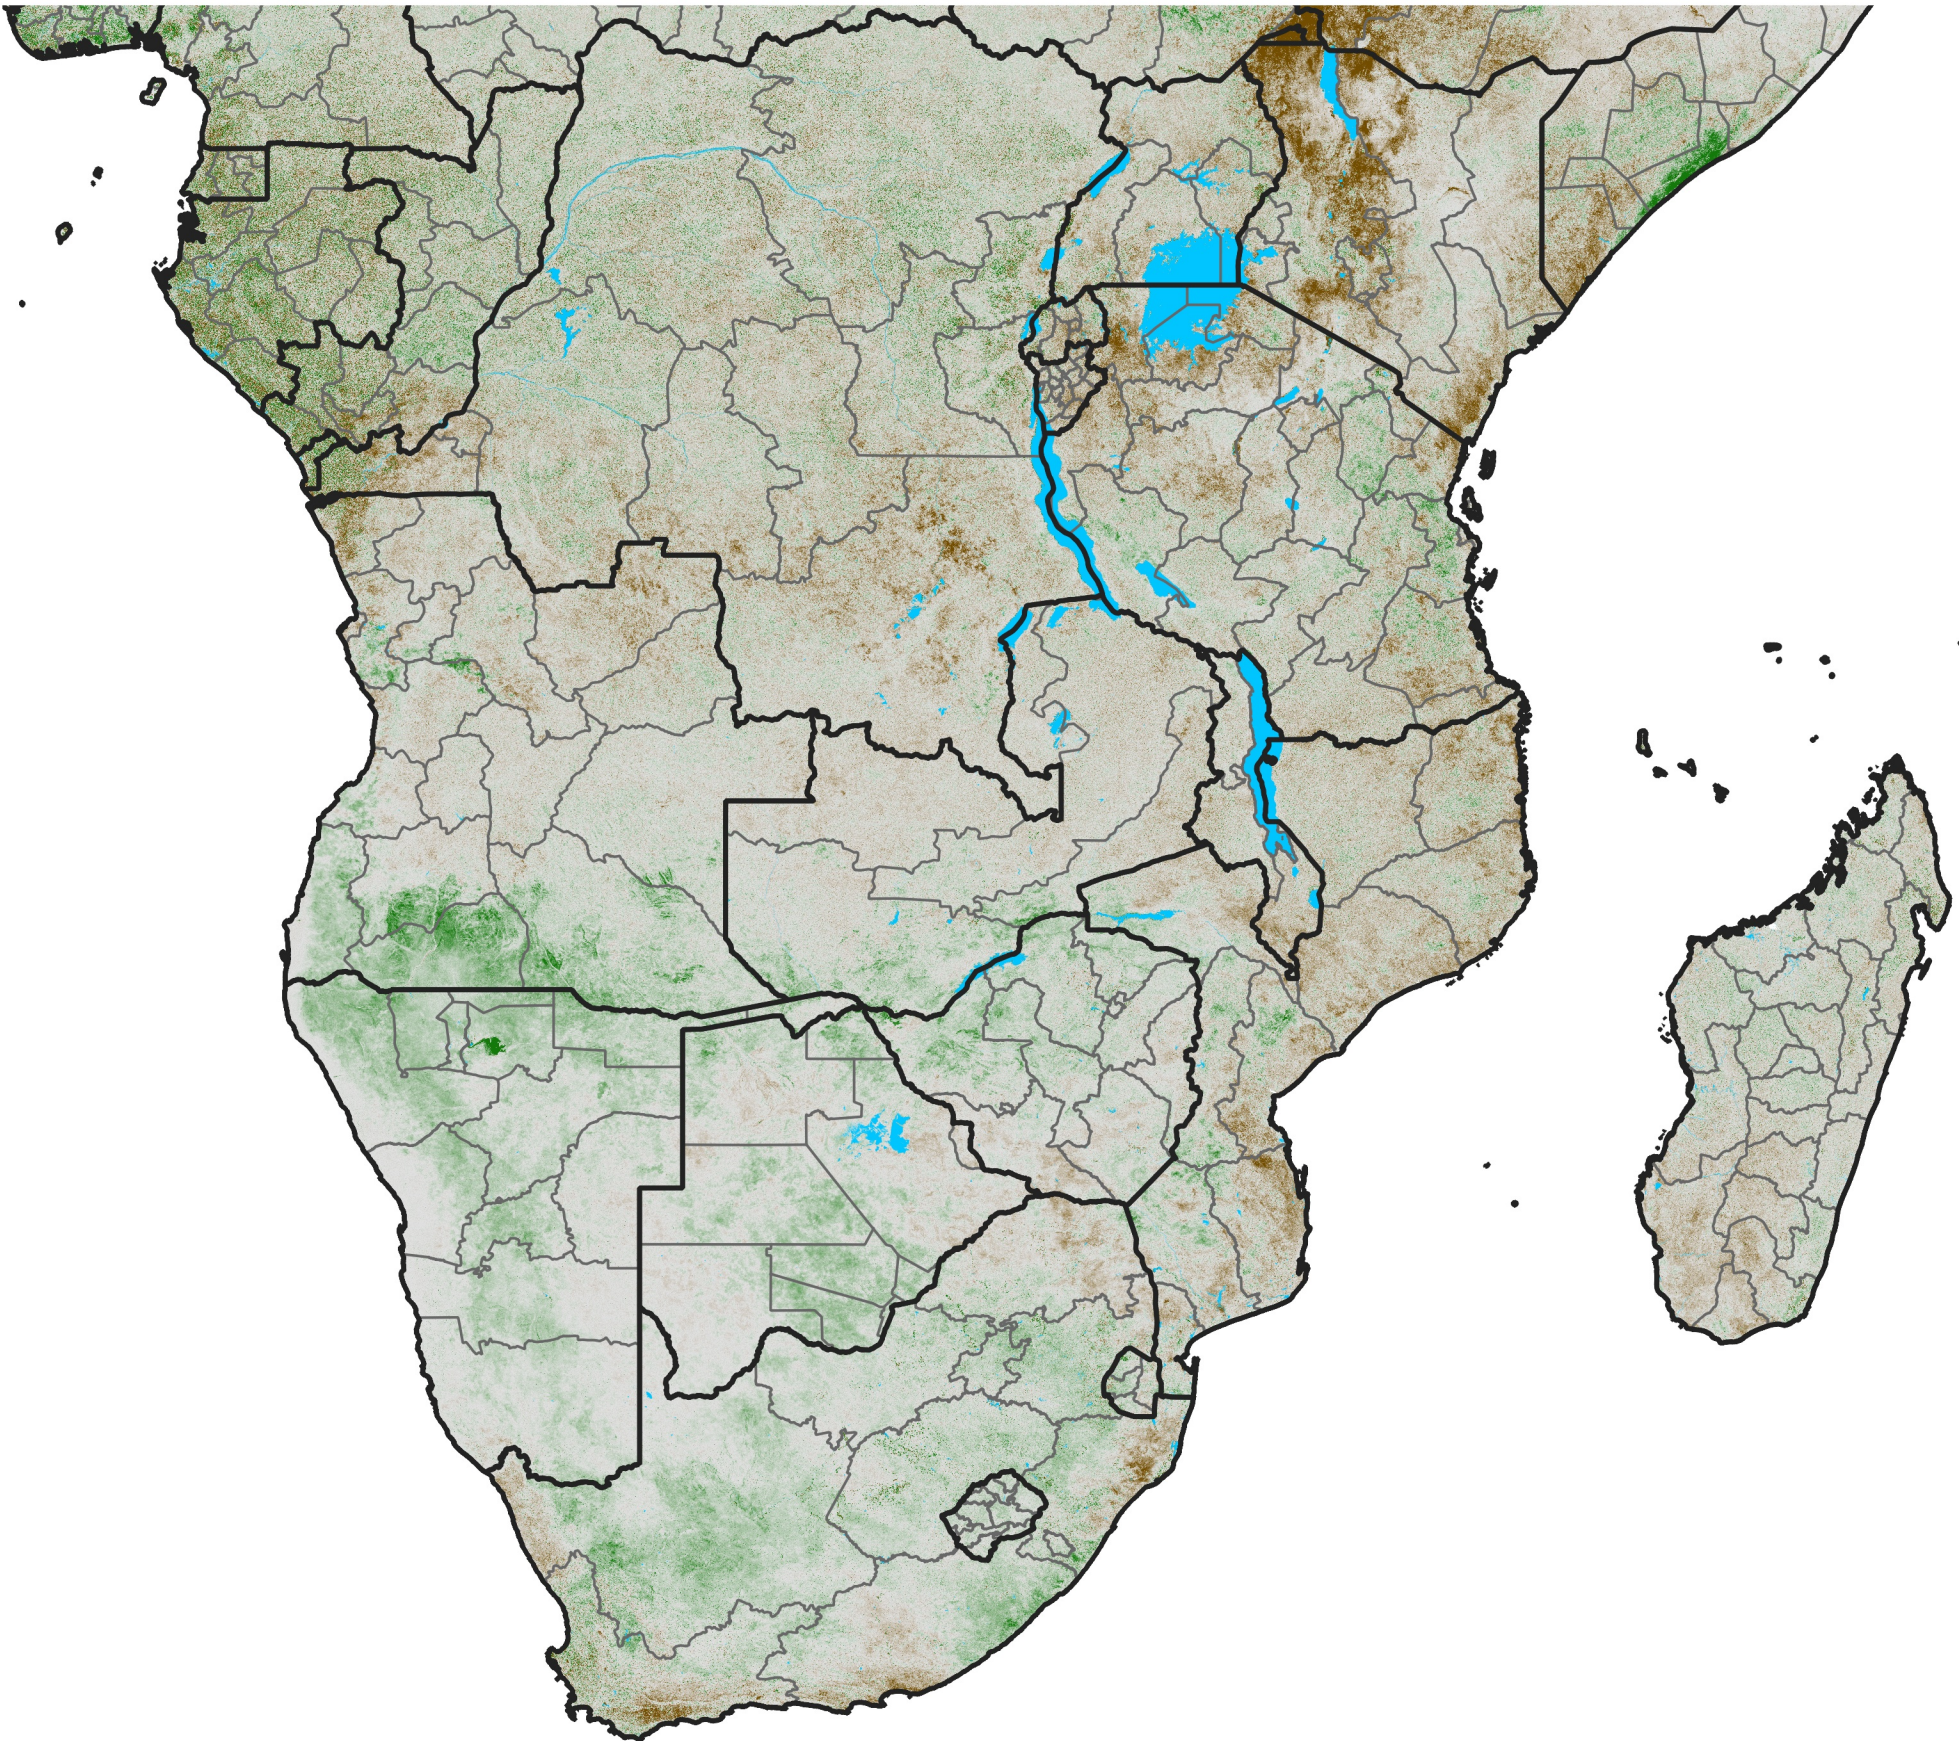

Southern Africa

NDVI Difference

2008 minus 2007

Period 23 / August 11 - 20, 2008

NDVI Difference

< -0.3 -0.2 -0.1 -0.05 0.05 0.1 0.2 >0.3

Negative

No Difference