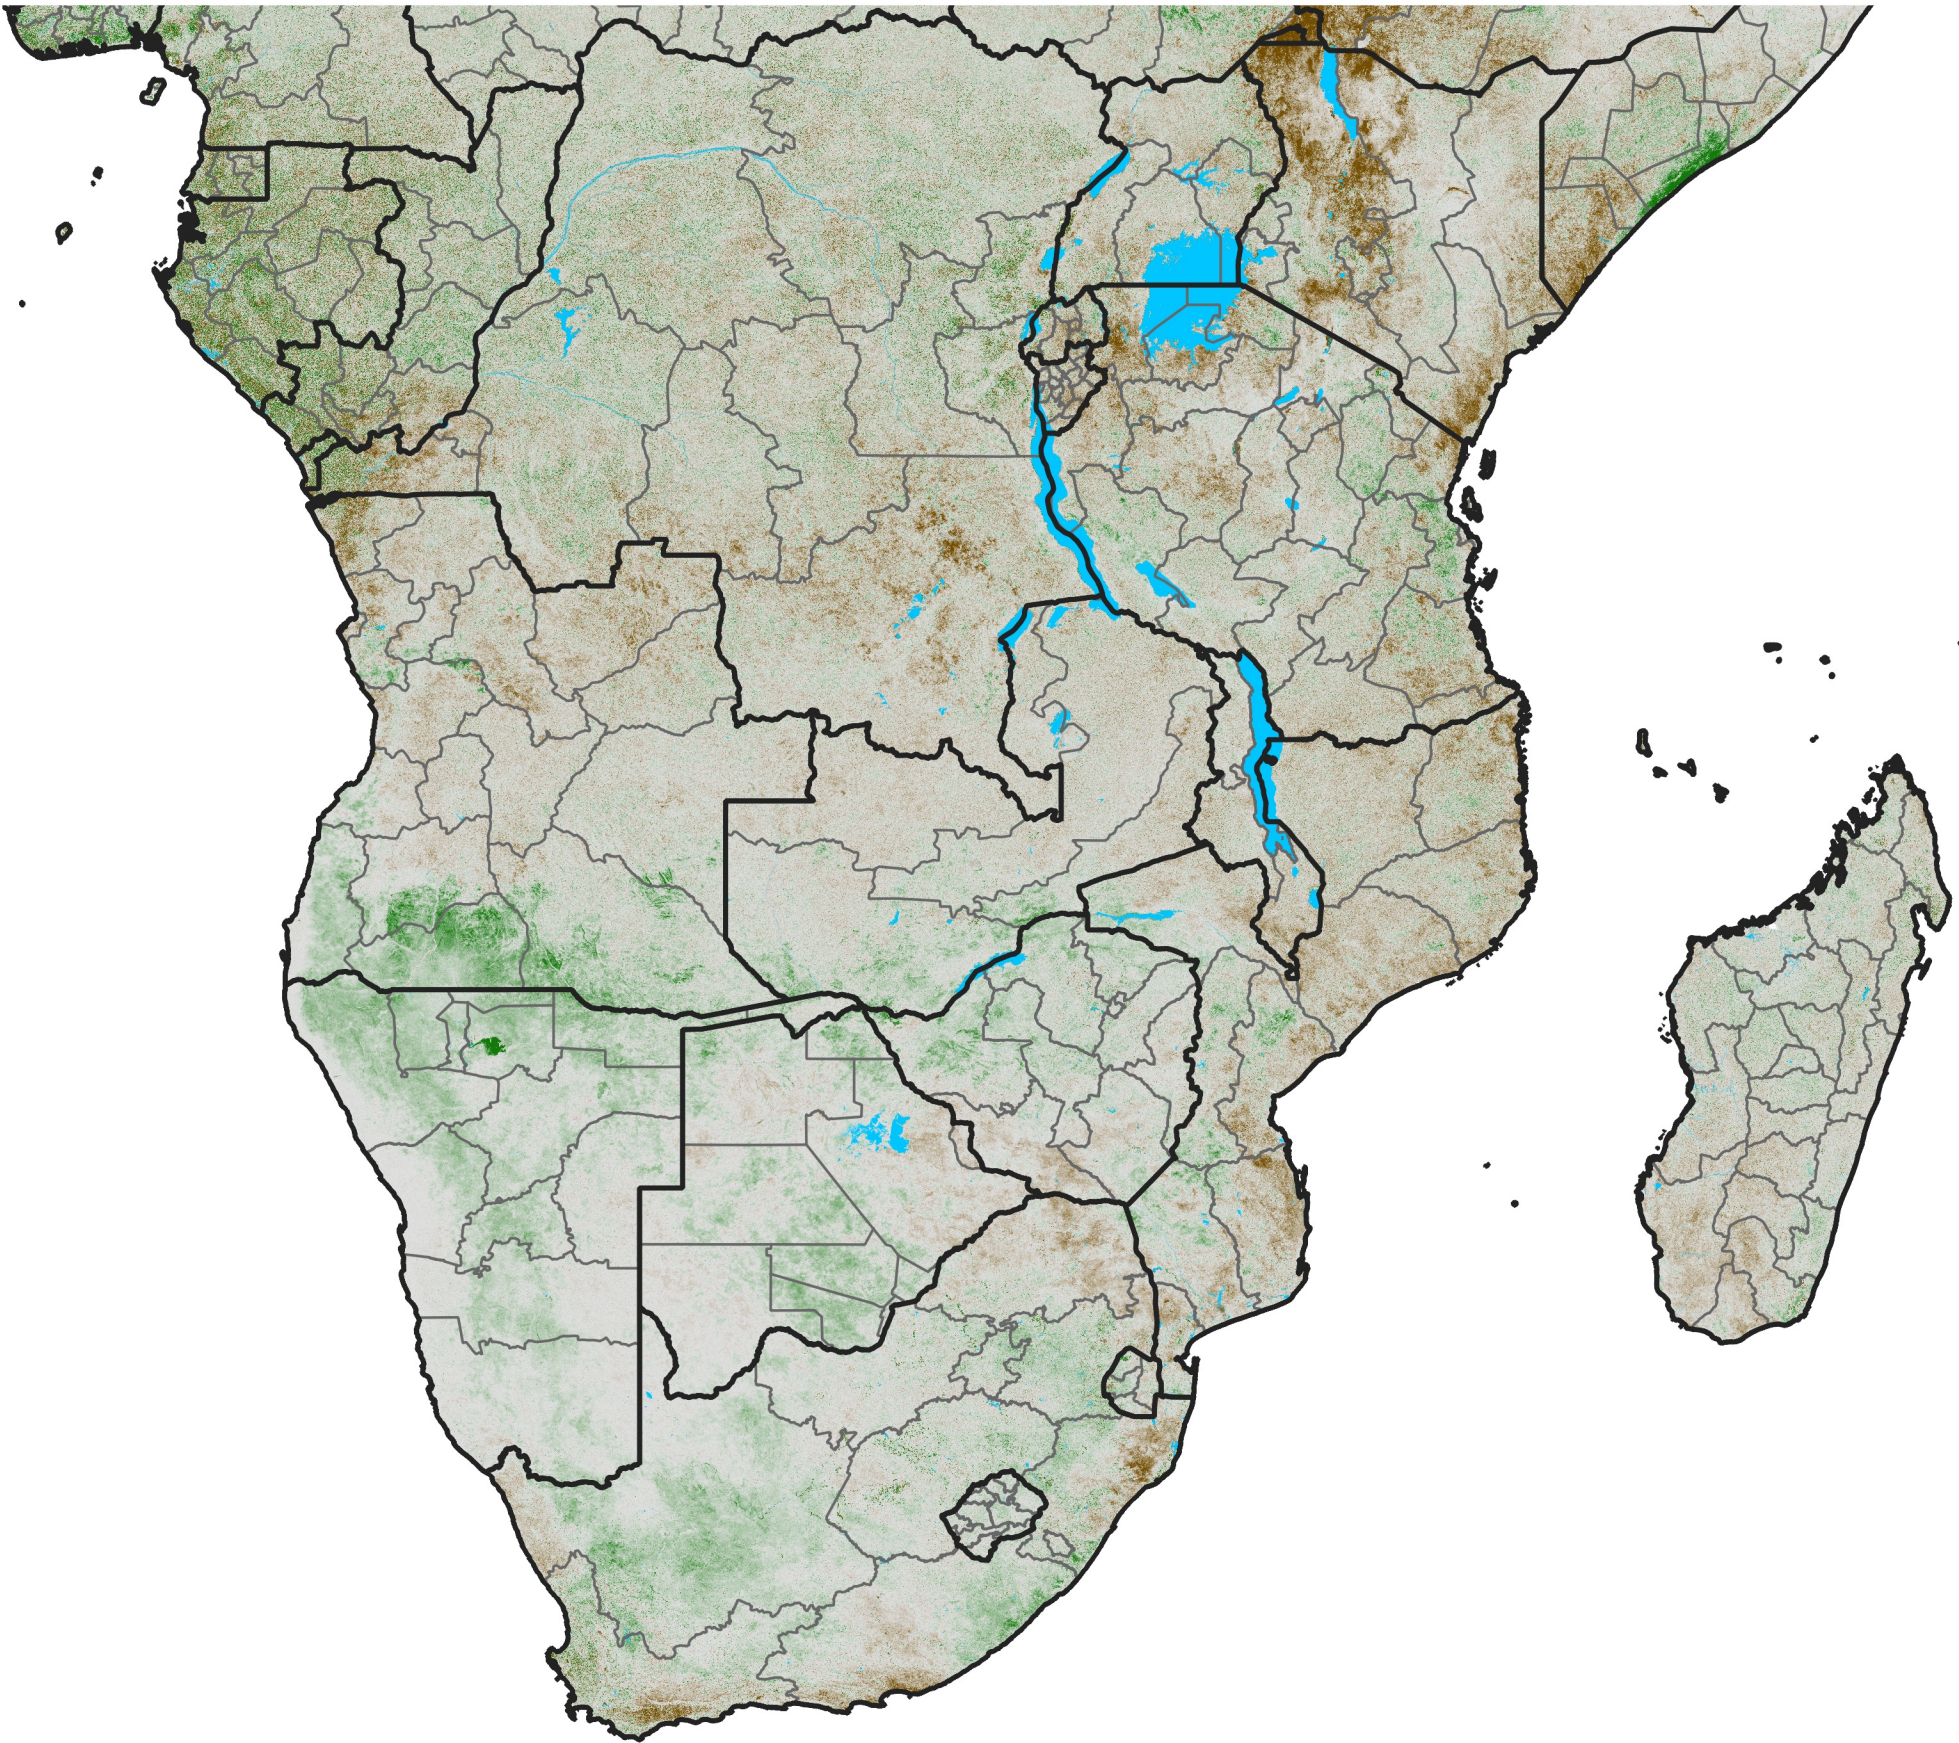

Southern Africa

NDVI Difference

2008 minus 2007

Period 24 / August 21 - 31, 2008

NDVI Difference

< -0.3 -0.2 -0.1 -0.05 0.05 0.1 0.2 >0.3

Negative

No Difference