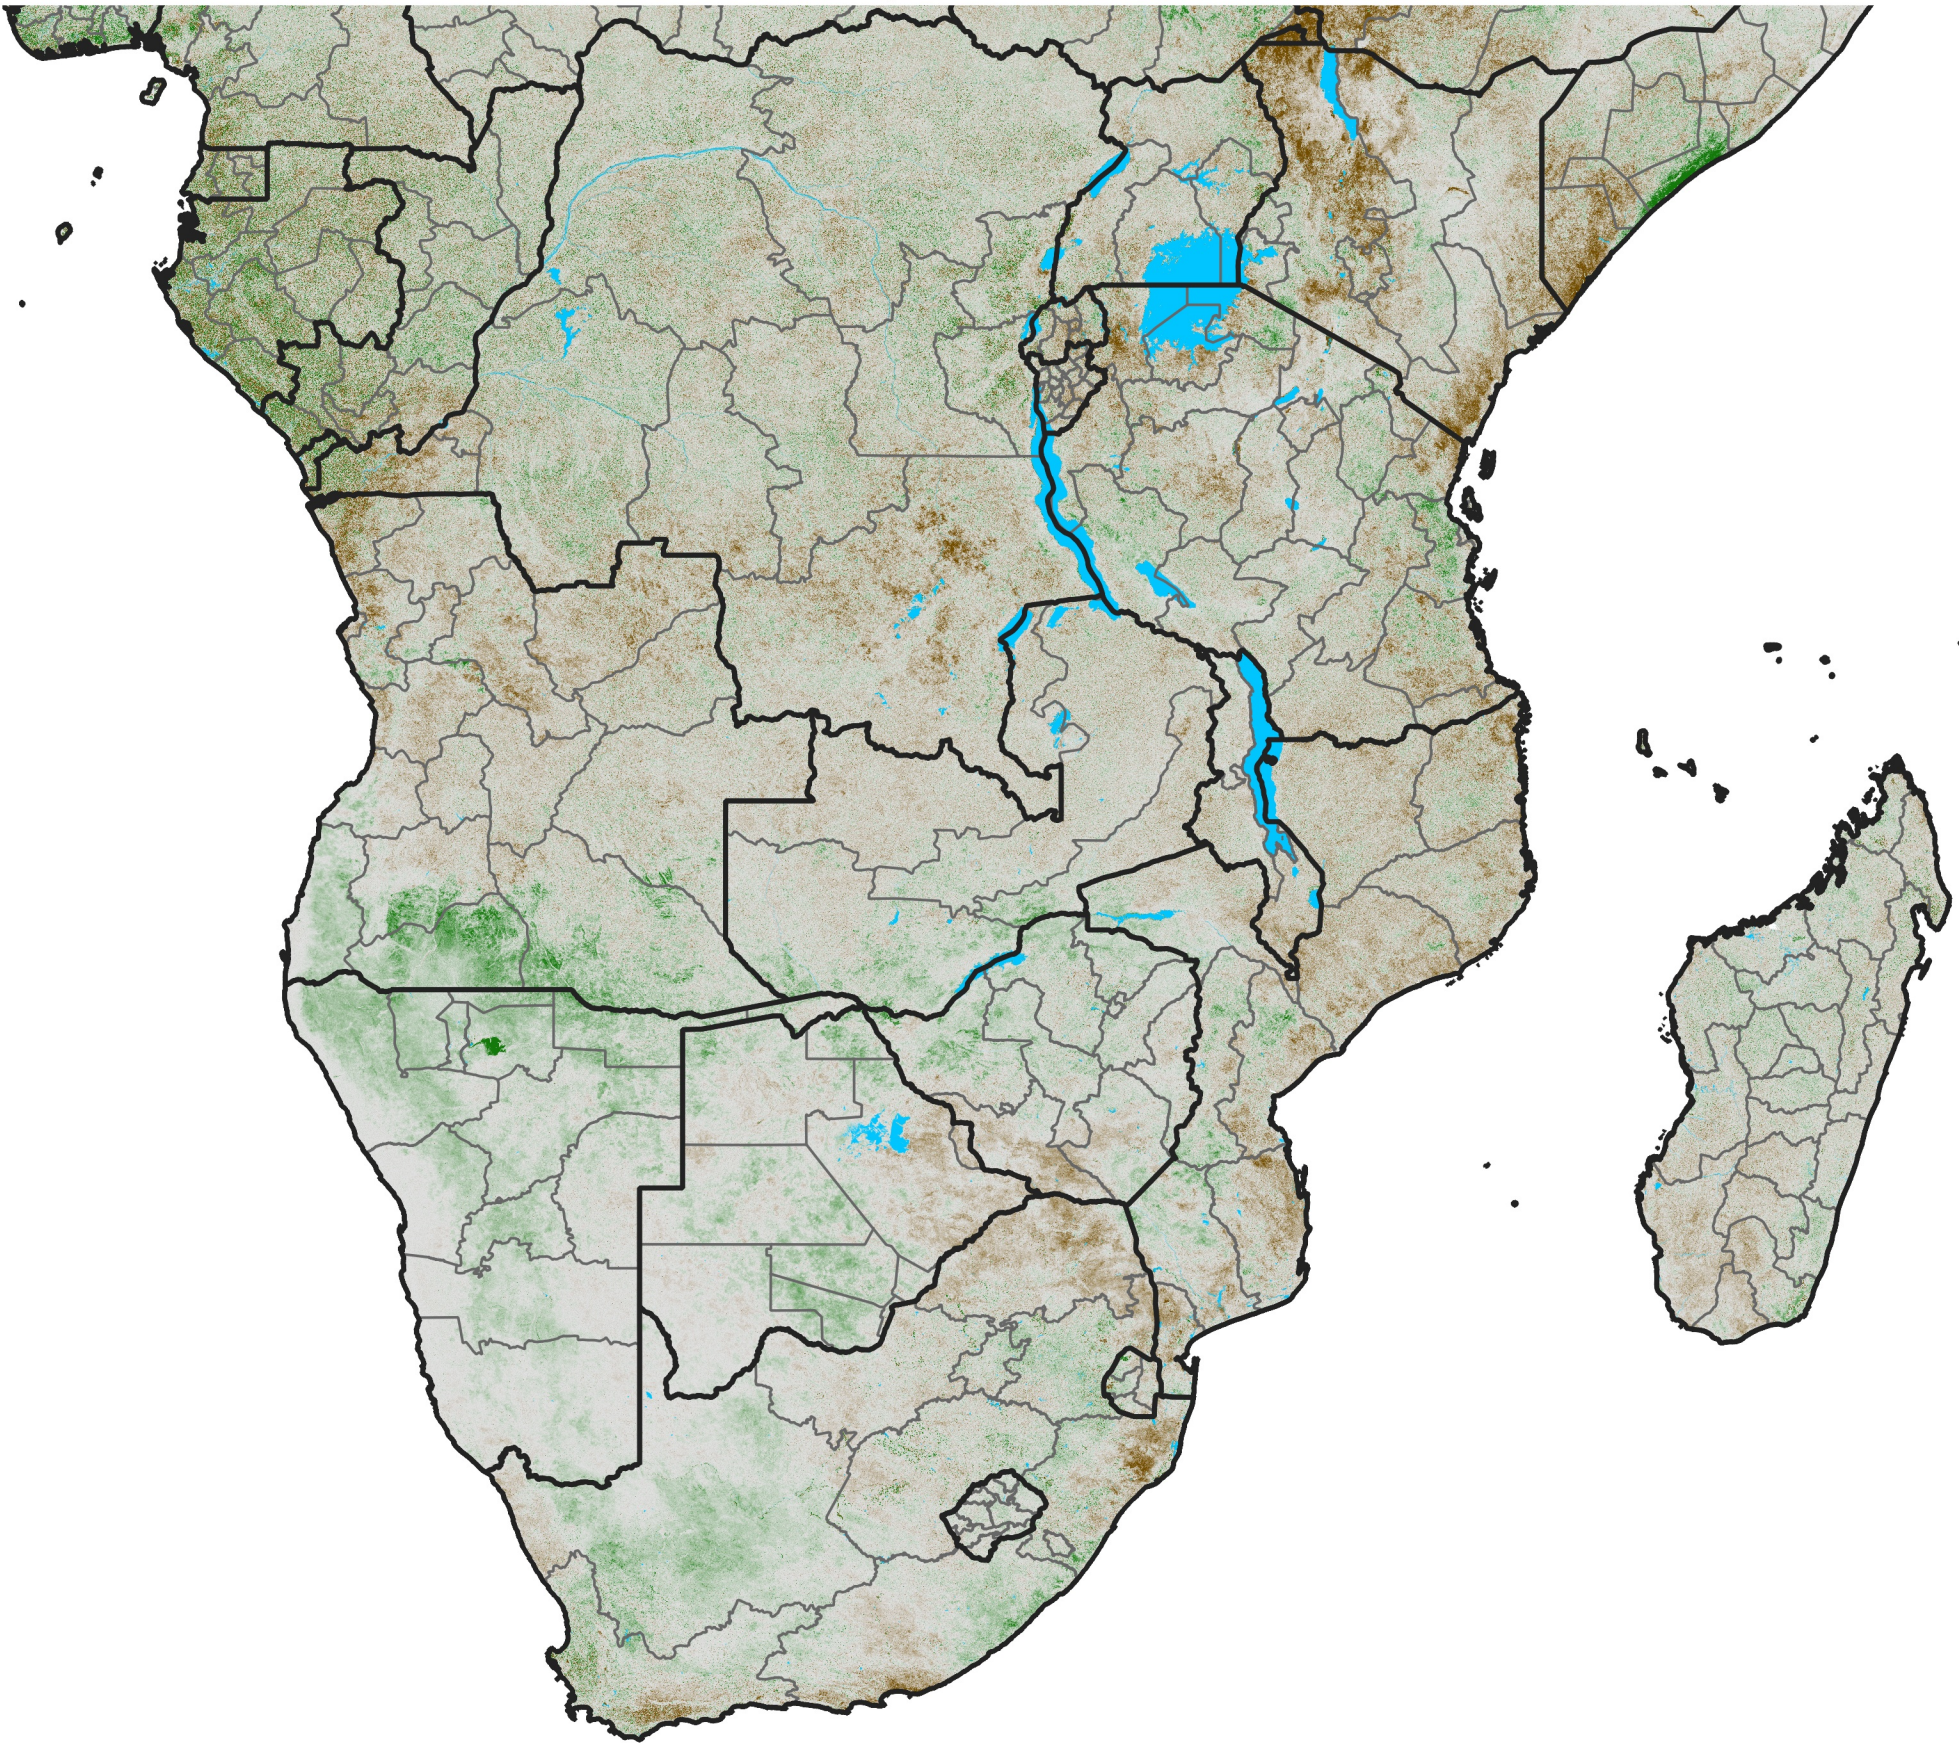

Southern Africa

NDVI Difference

2008 minus 2007

Period 25 / September 01 - 10, 2008

NDVI Difference

< -0.3 -0.2 -0.1 -0.05 0.05 0.1 0.2 >0.3

Negative

No Difference