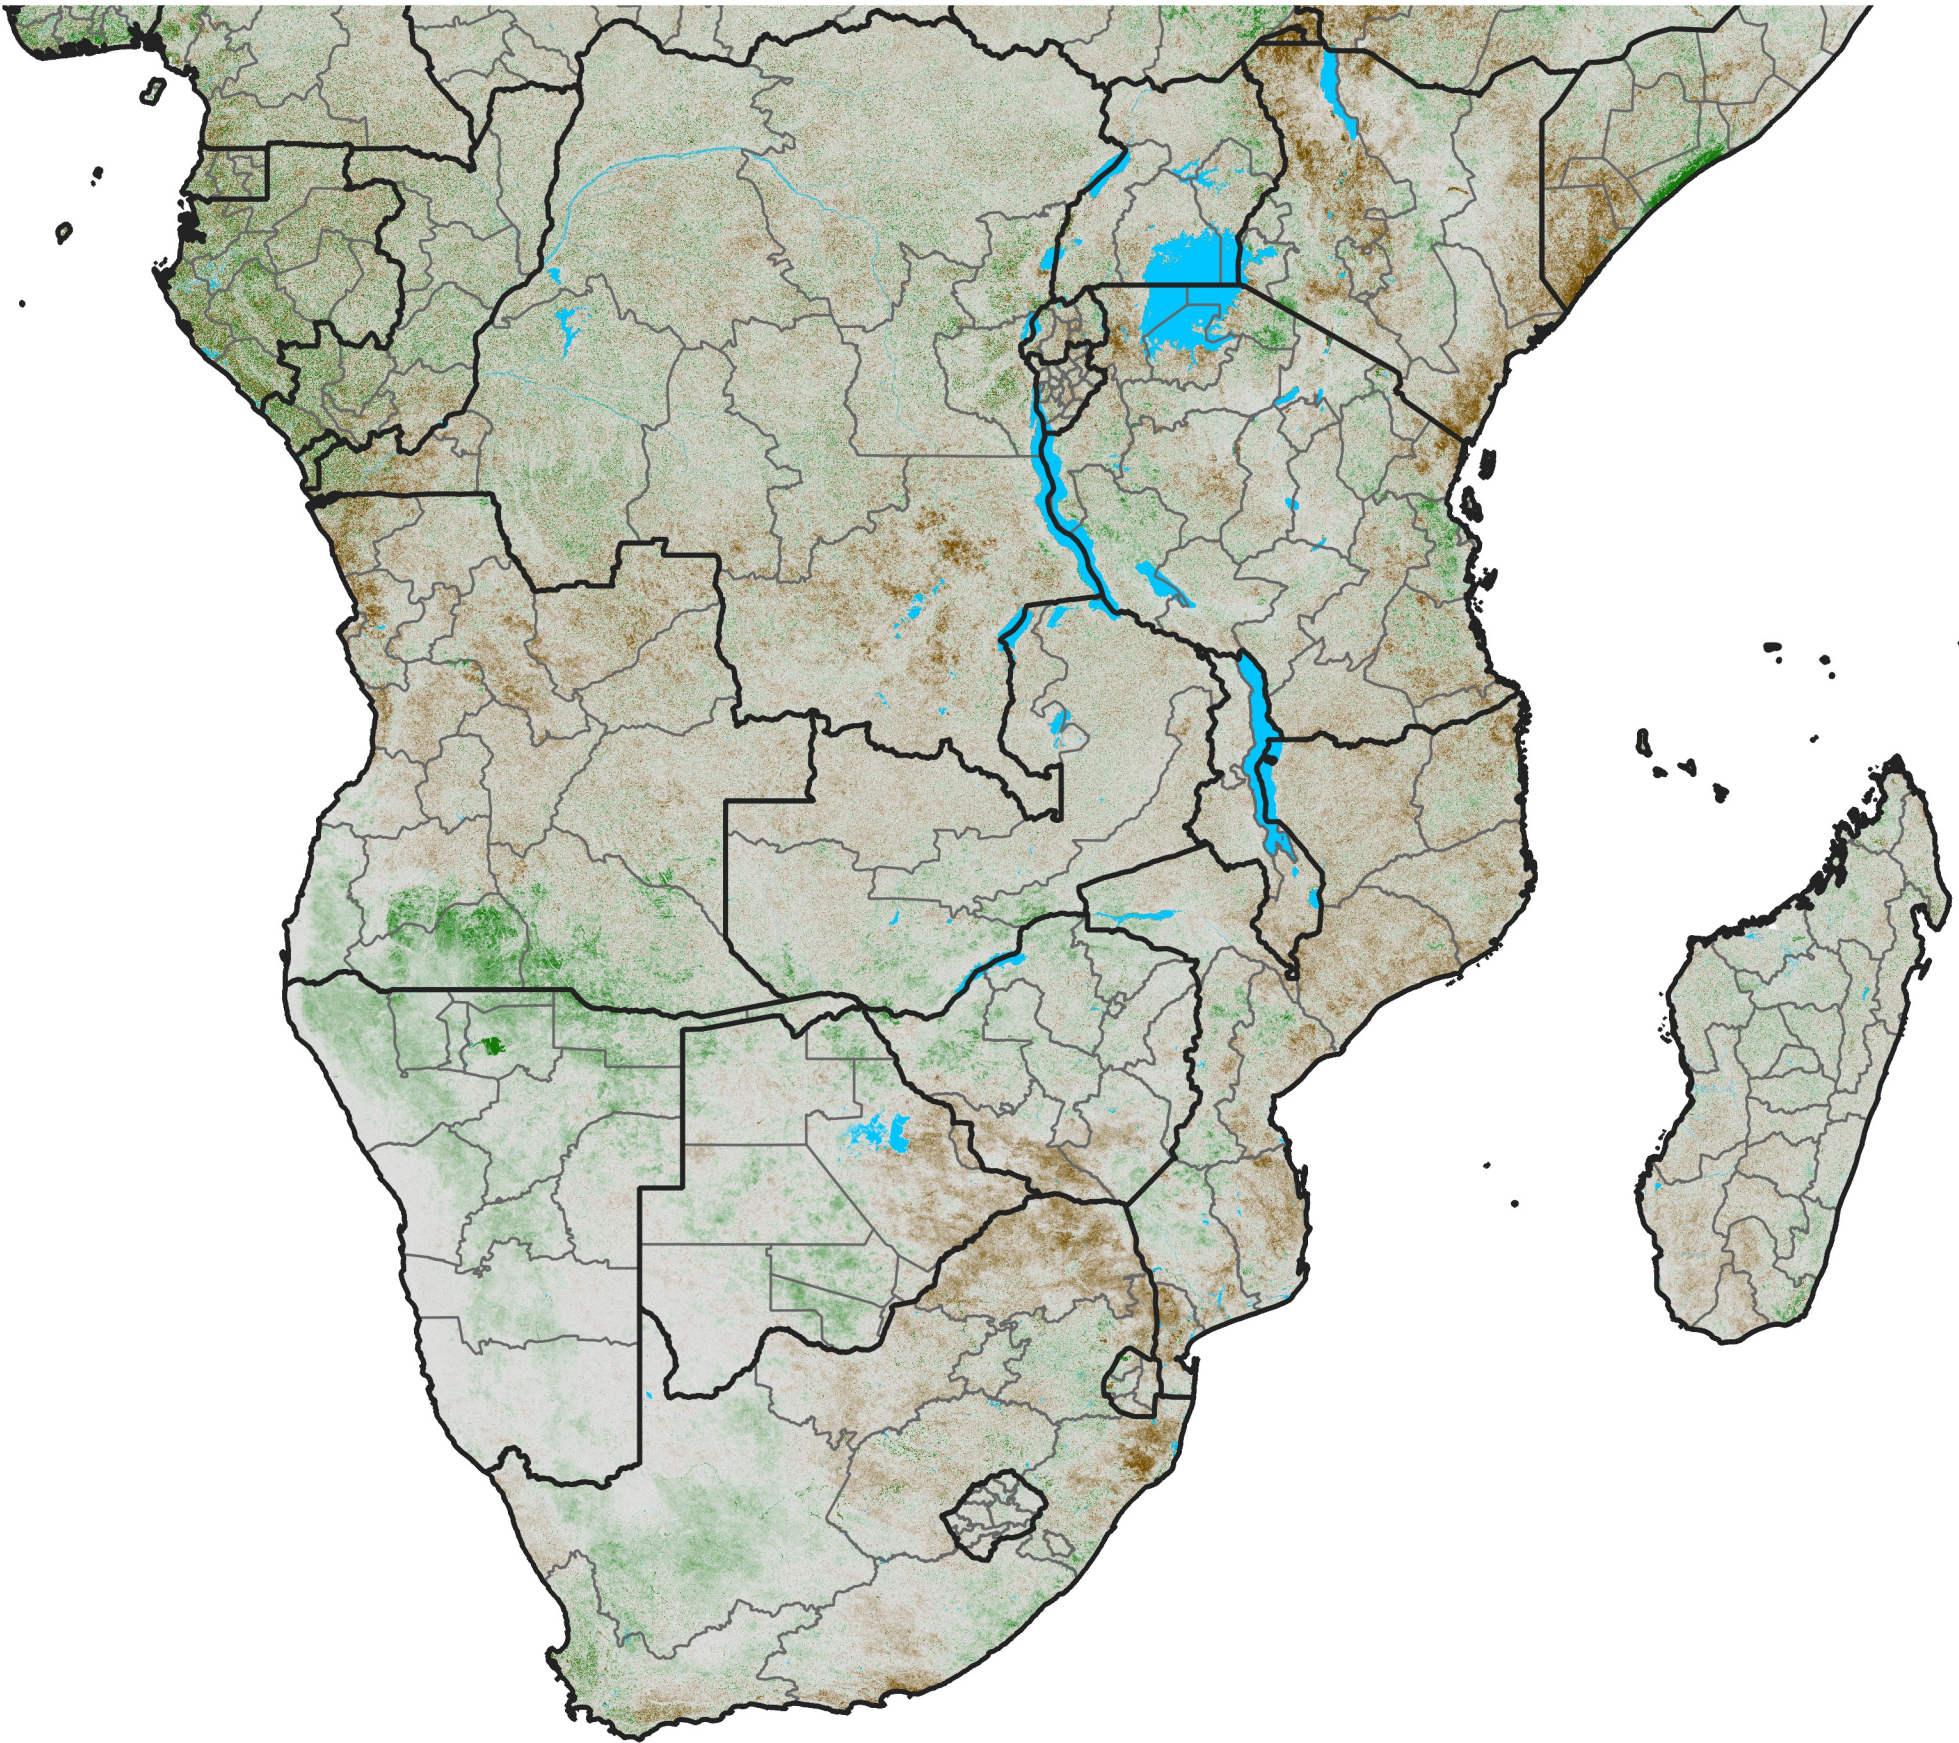

Southern Africa

NDVI Difference

2008 minus 2007

Period 26 / September 11 - 20, 2008

NDVI Difference

< -0.3 -0.2 -0.1 -0.05 0.05 0.1 0.2 >0.3

Negative

No Difference