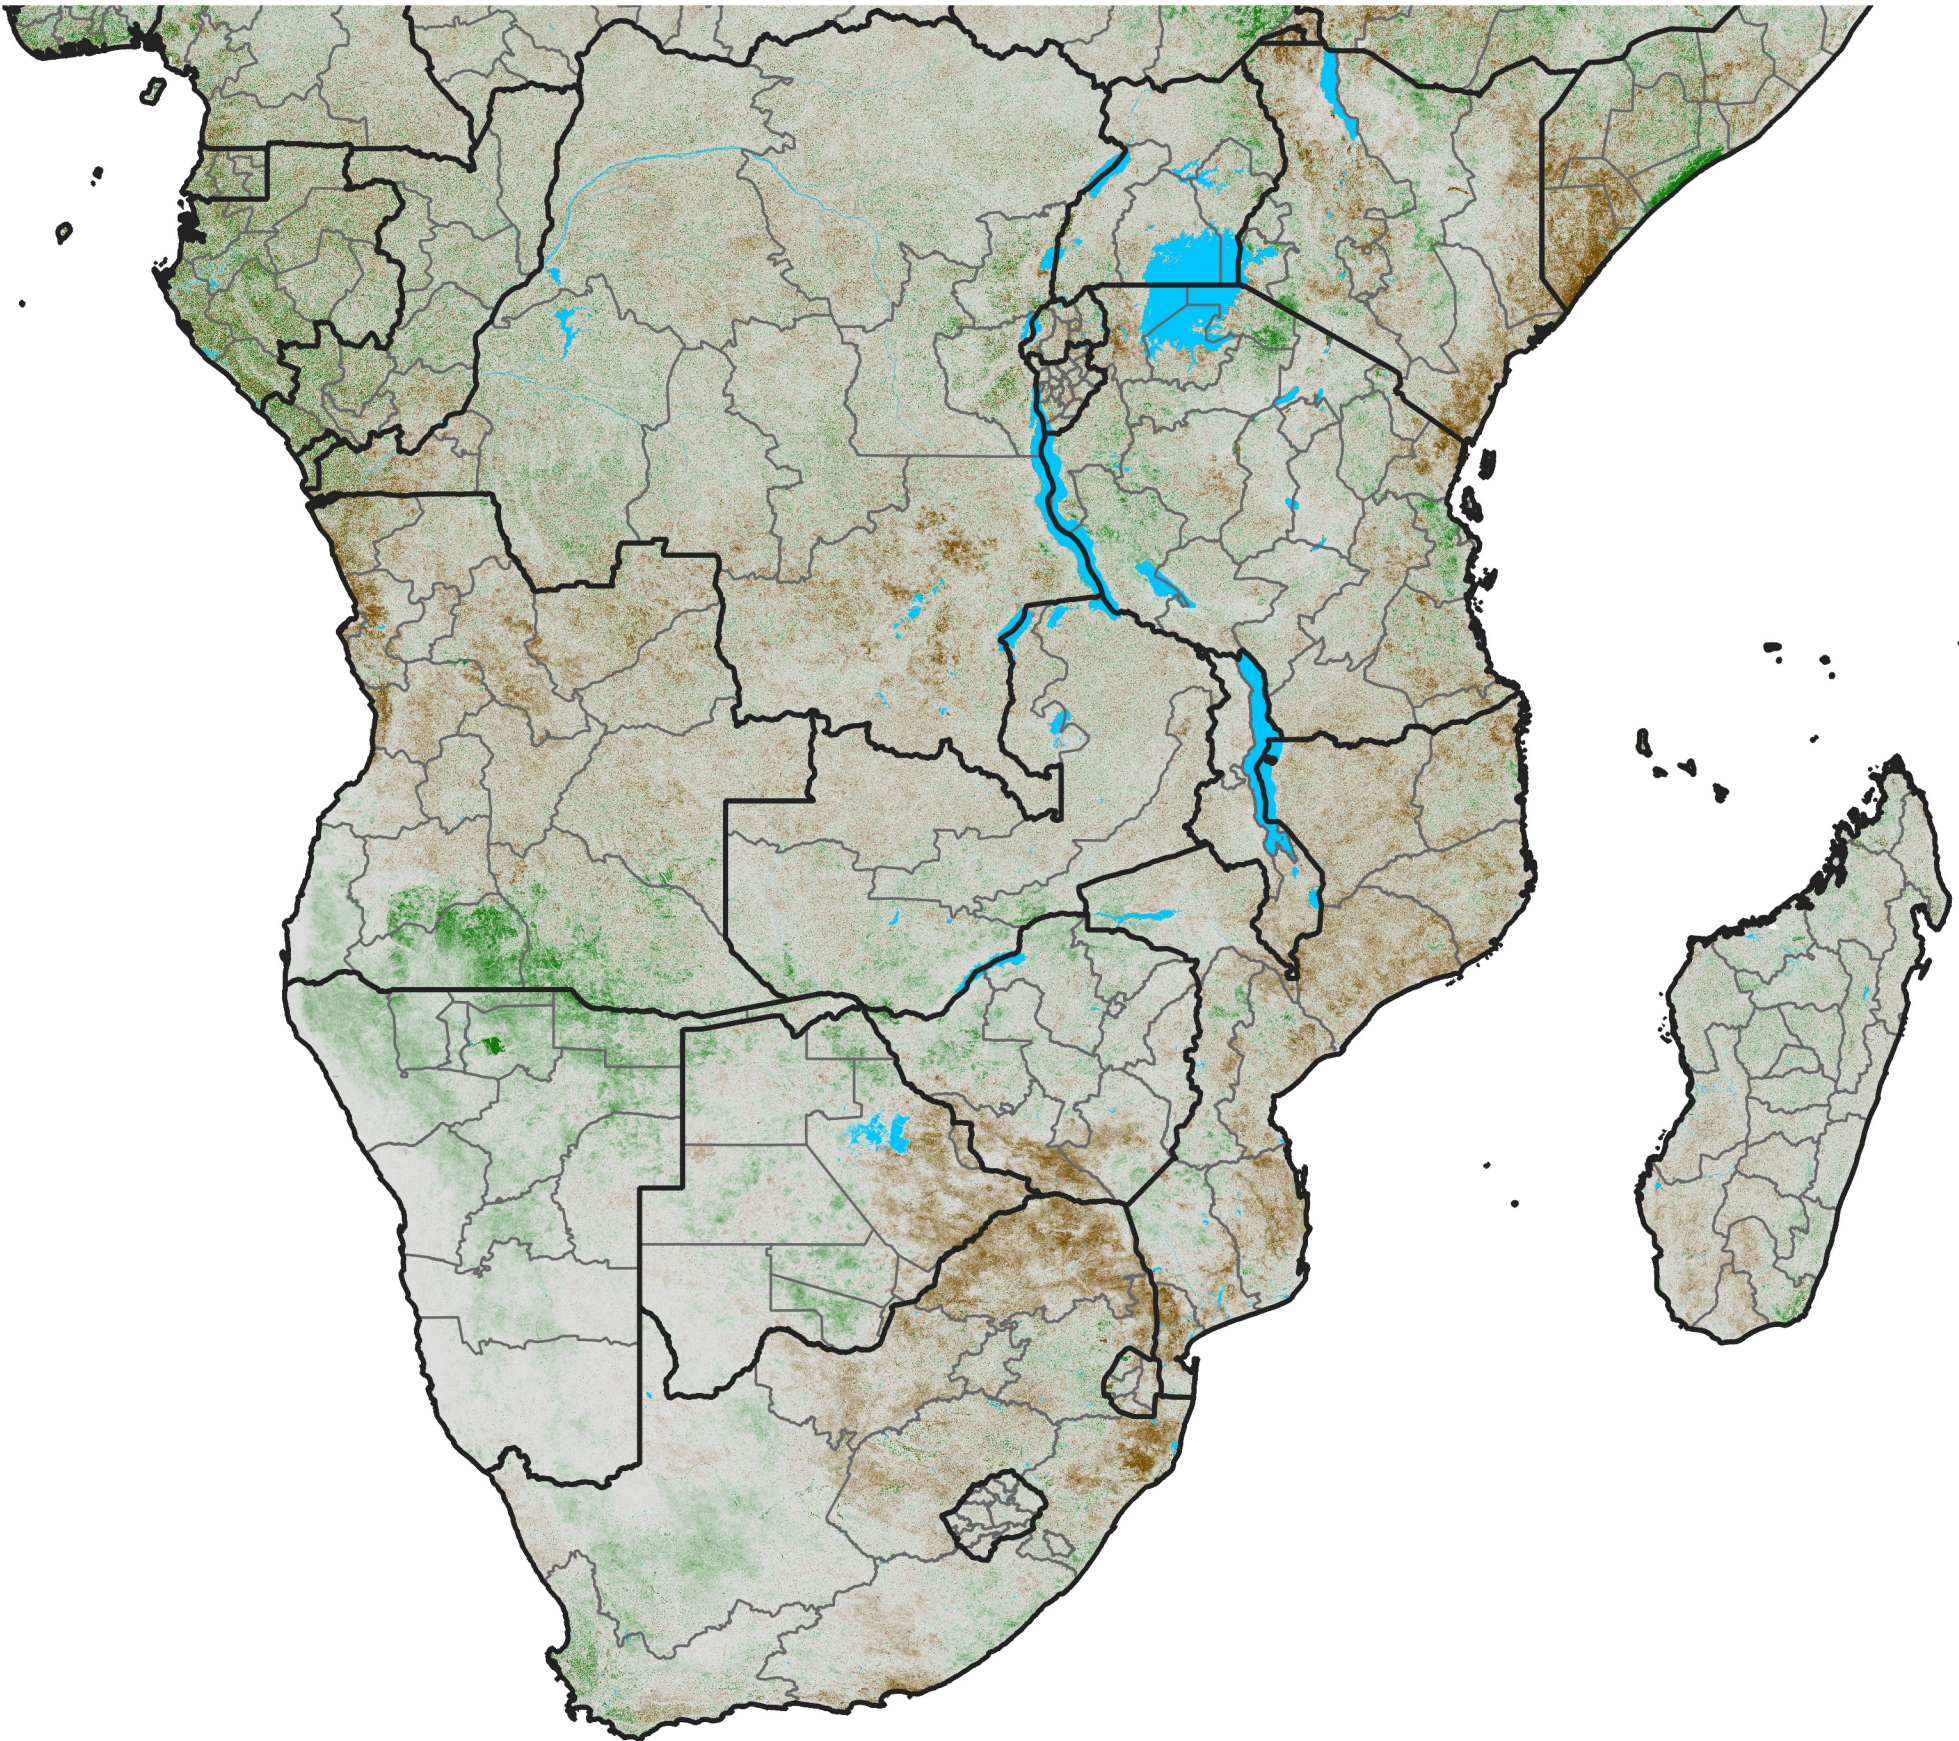

Southern Africa

NDVI Difference

2008 minus 2007

Period 27 / September 21 - 30, 2008

NDVI Difference

<math>< -0.3</math> -0.2 -0.1 -0.05 0.05 0.1 0.2 > 0.3

Negative

No Difference