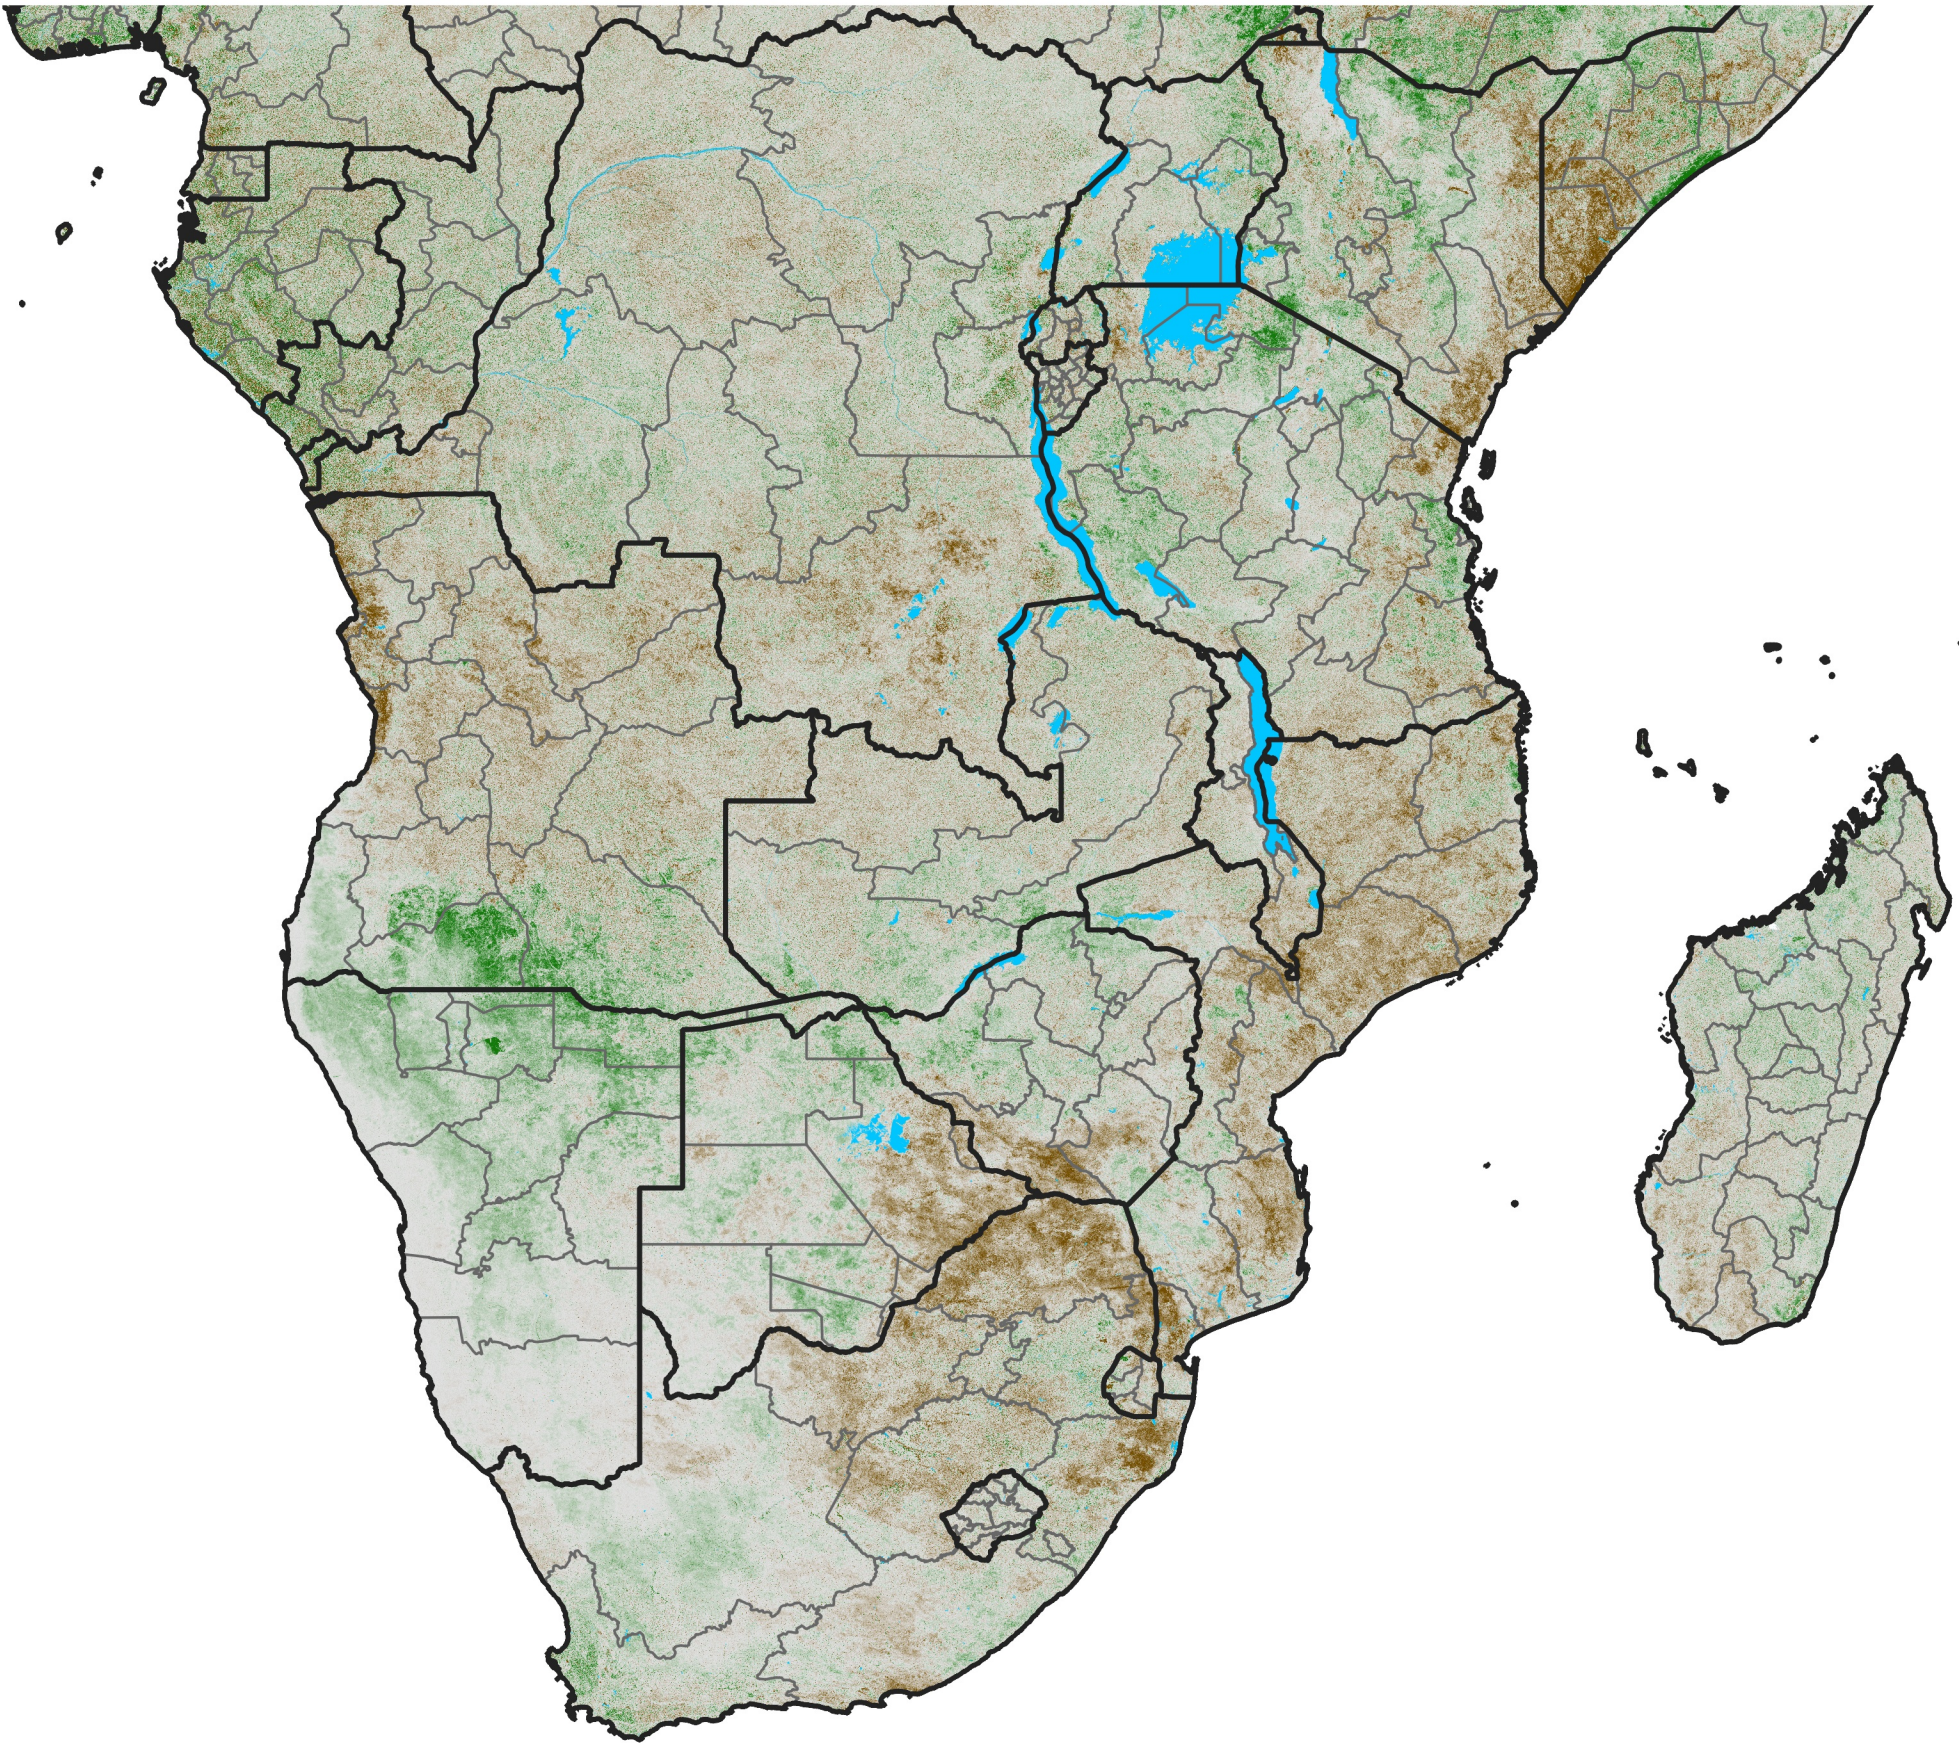

Southern Africa

NDVI Difference

2008 minus 2007

Period 28 / October 01 - 10, 2008

NDVI Difference

<math>< -0.3</math> -0.2 -0.1 -0.05 0.05 0.1 0.2 > 0.3

Negative

No Difference