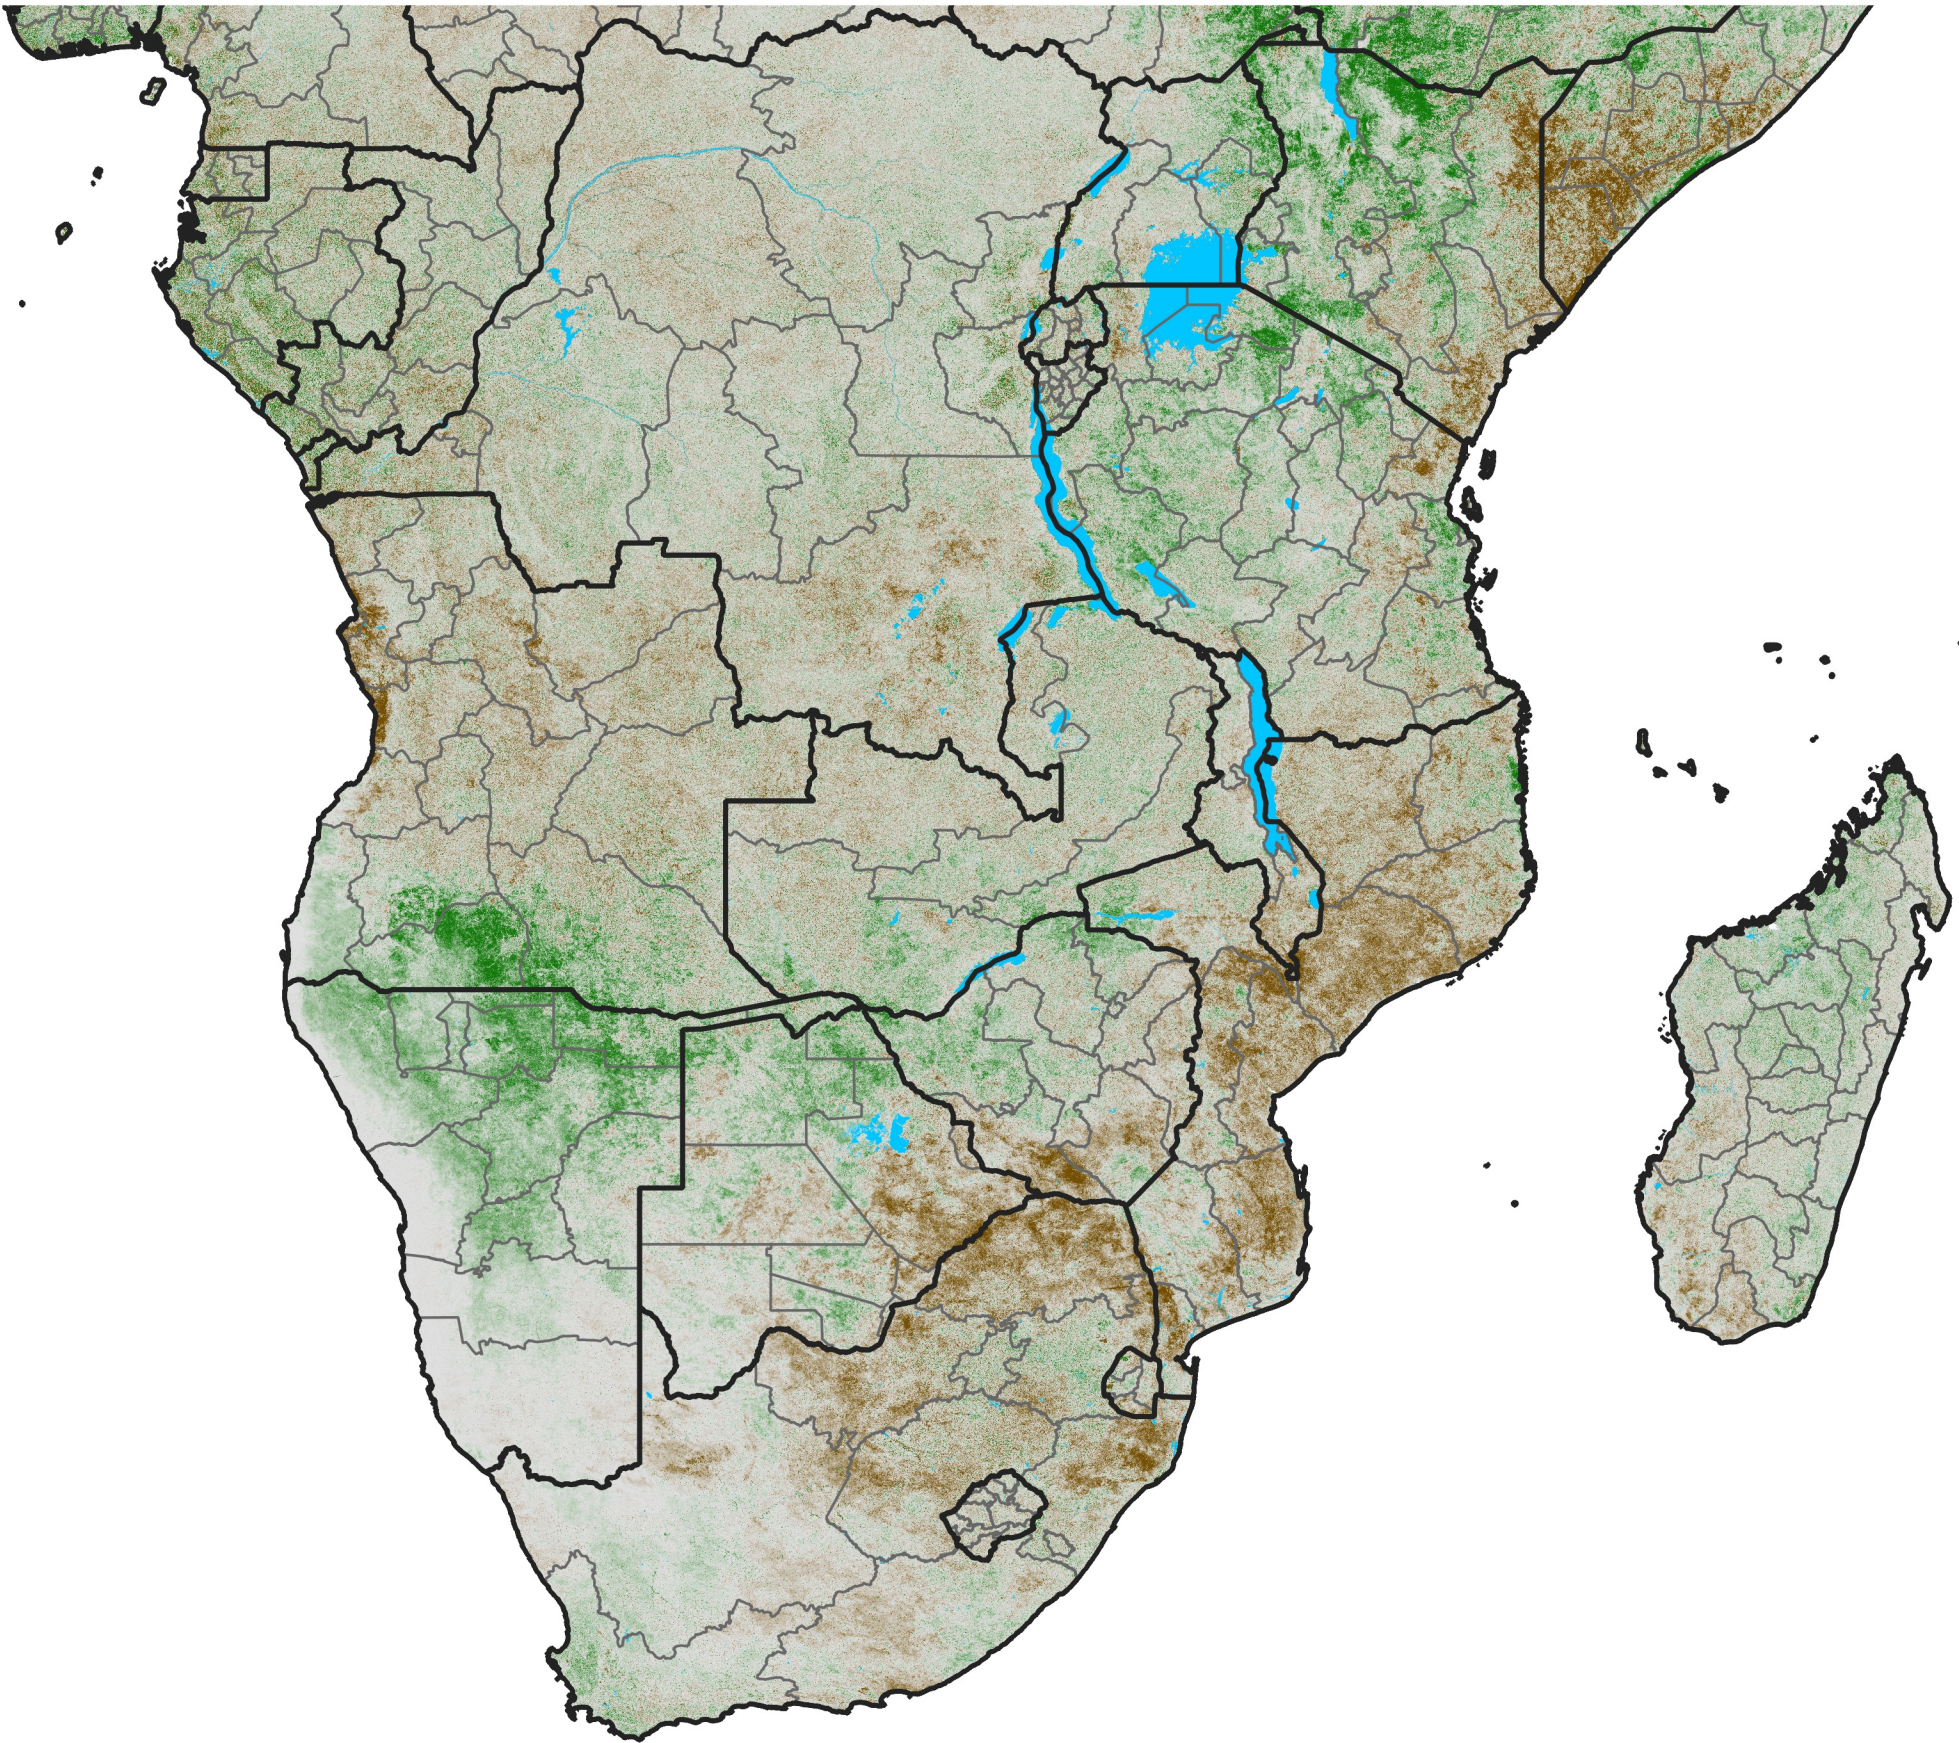

Southern Africa

NDVI Difference

2008 minus 2007

Period 30 / October 21 - 31, 2008

NDVI Difference

< -0.3 -0.2 -0.1 -0.05 0.05 0.1 0.2 >0.3

Negative

No Difference