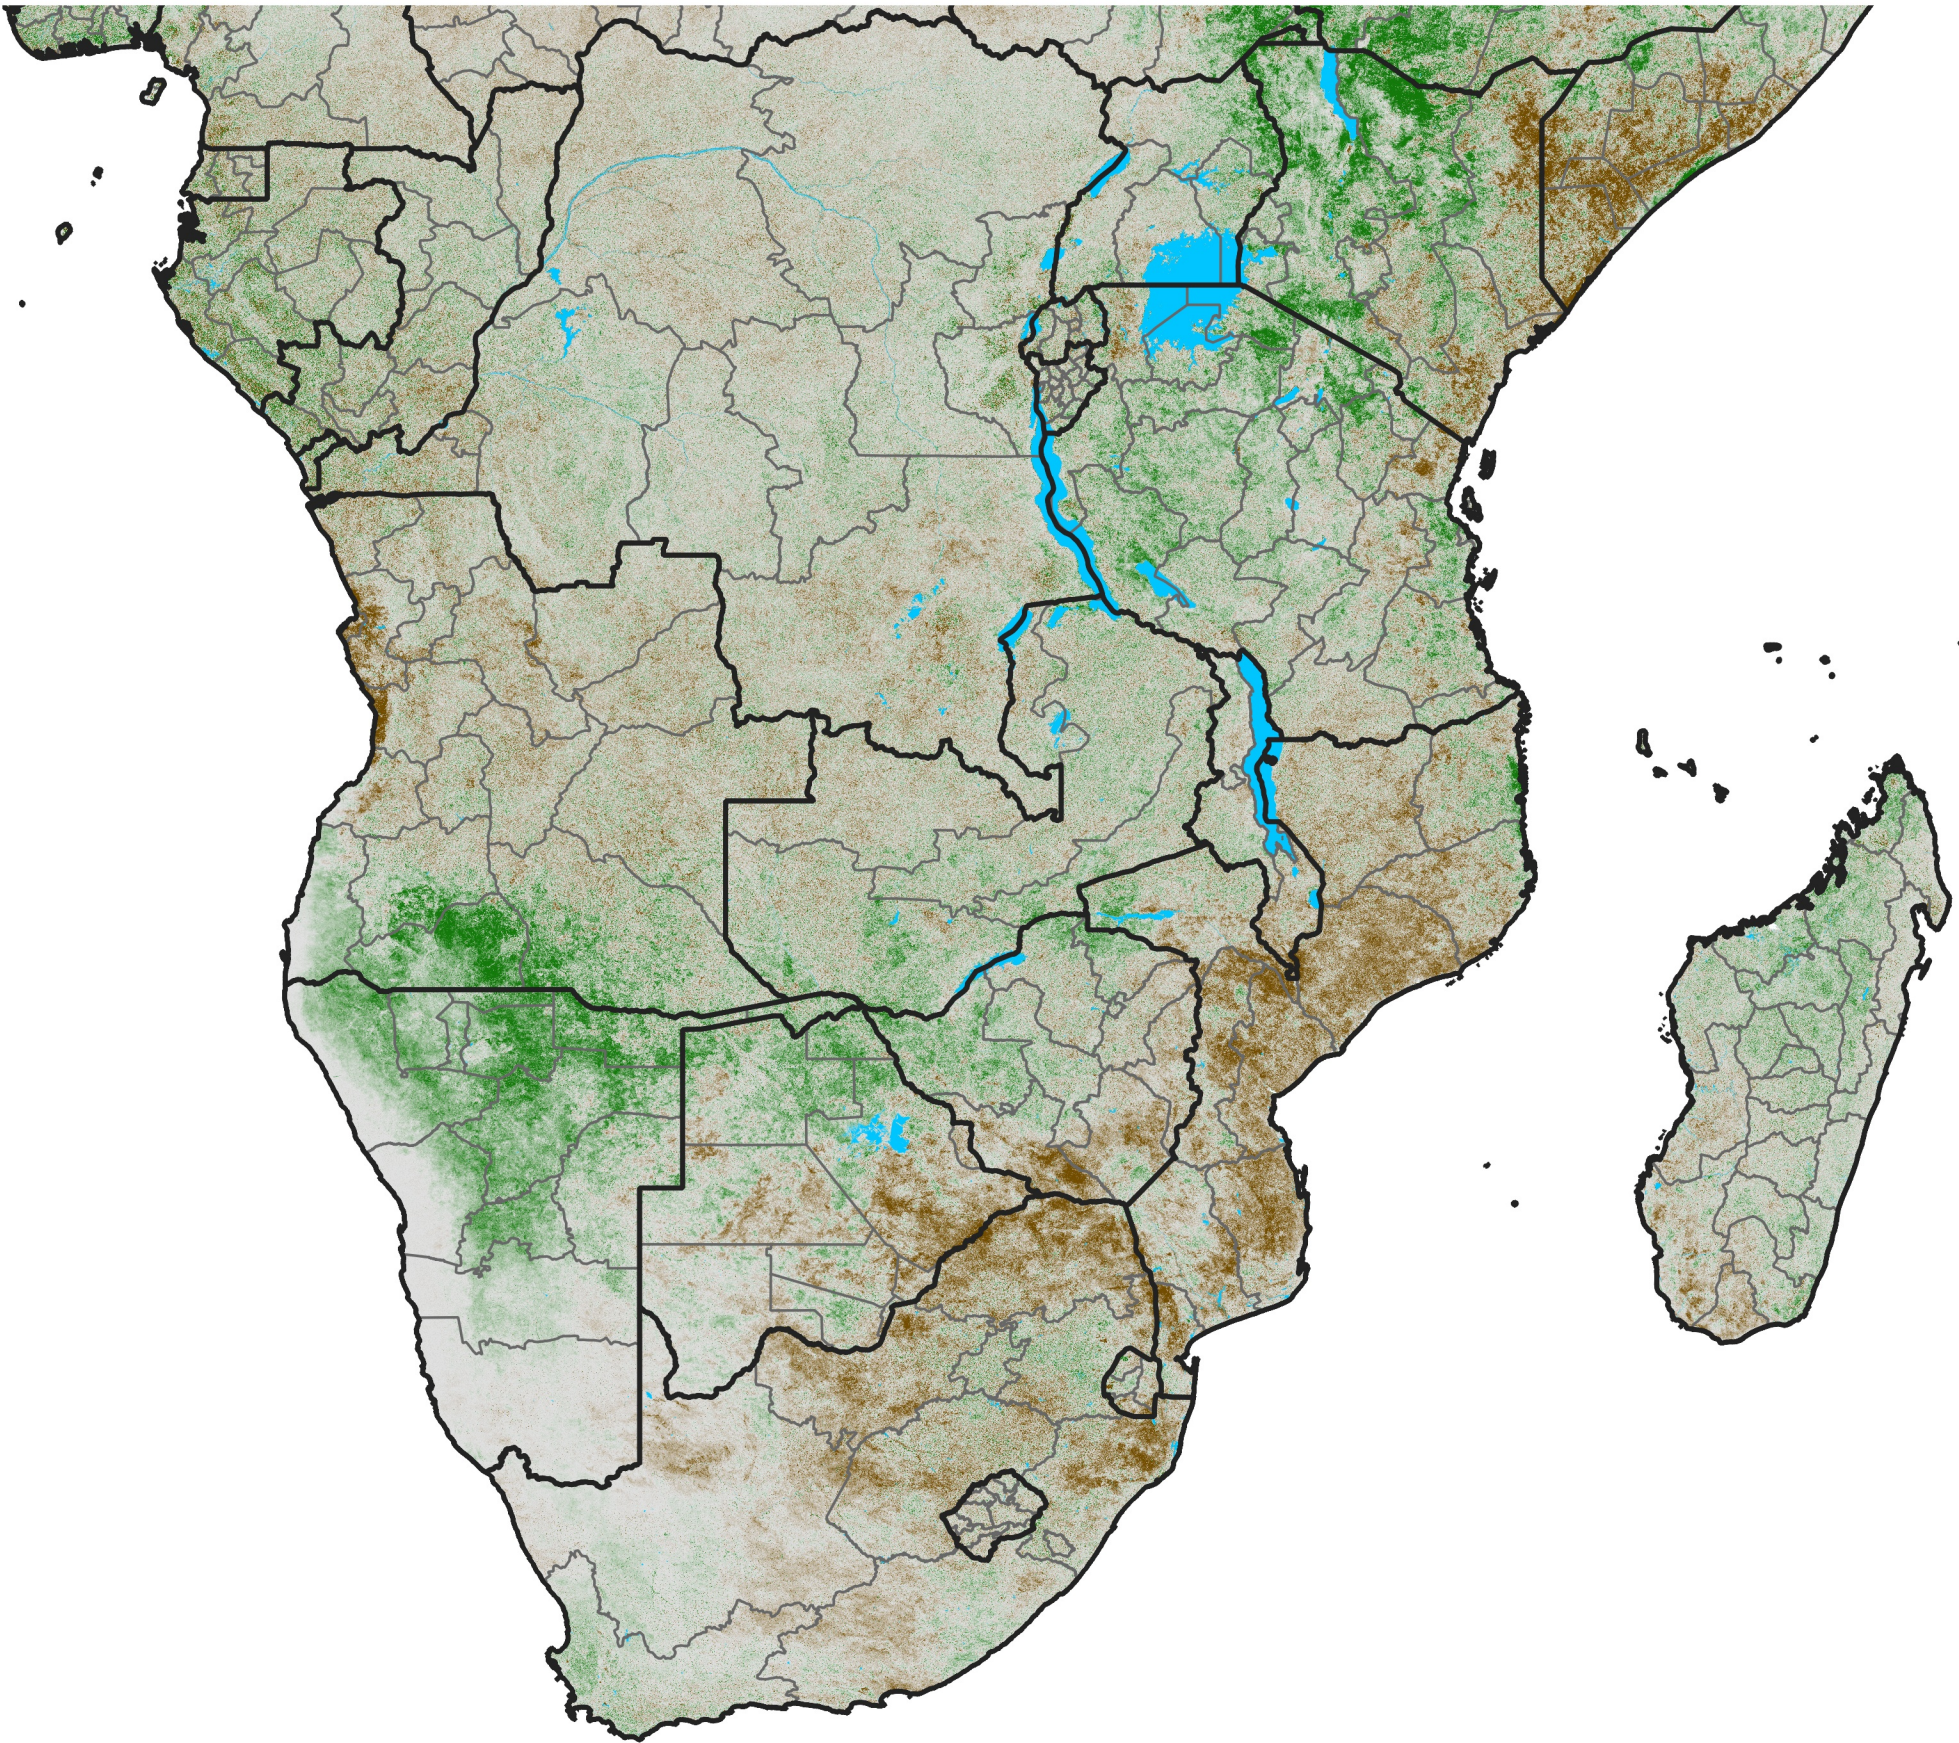

Southern Africa

NDVI Difference

2008 minus 2007

Period 31 / November 01 - 10, 2008

NDVI Difference

<math>< -0.3</math> -0.2 -0.1 -0.05 0.05 0.1 0.2 > 0.3

Negative

No Difference