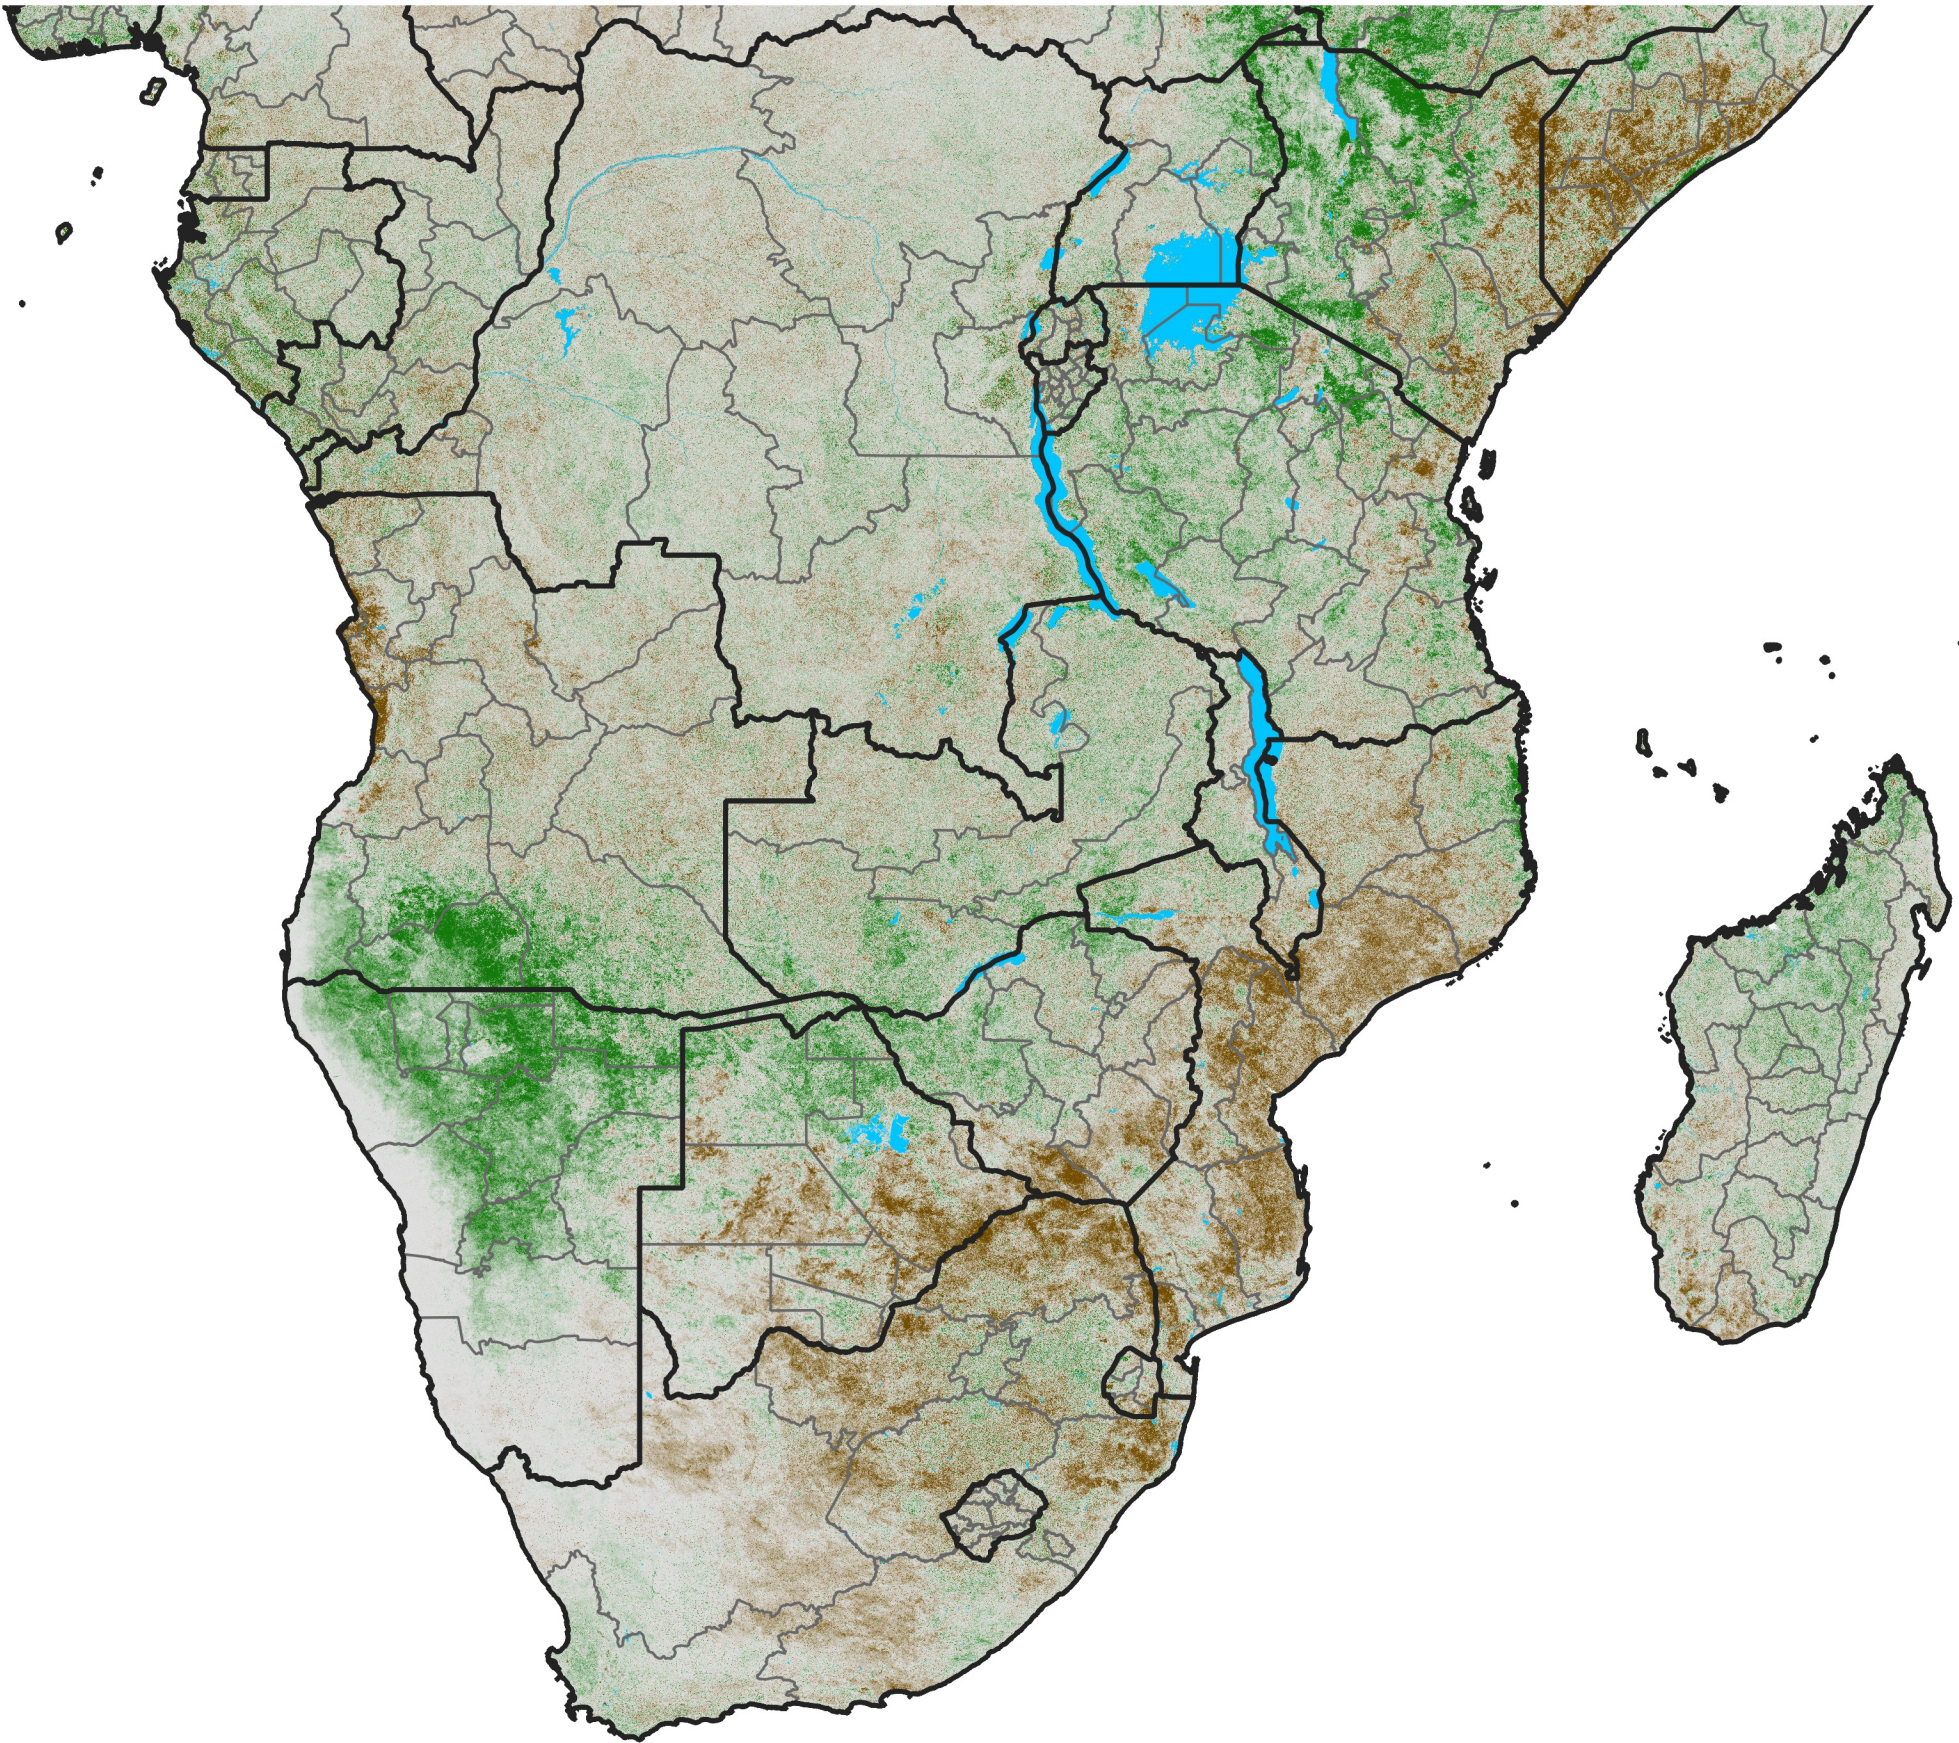

Southern Africa

NDVI Difference

2008 minus 2007

Period 32 / November 11 - 20, 2008

NDVI Difference

< -0.3 -0.2 -0.1 -0.05 0.05 0.1 0.2 >0.3

Negative

No Difference