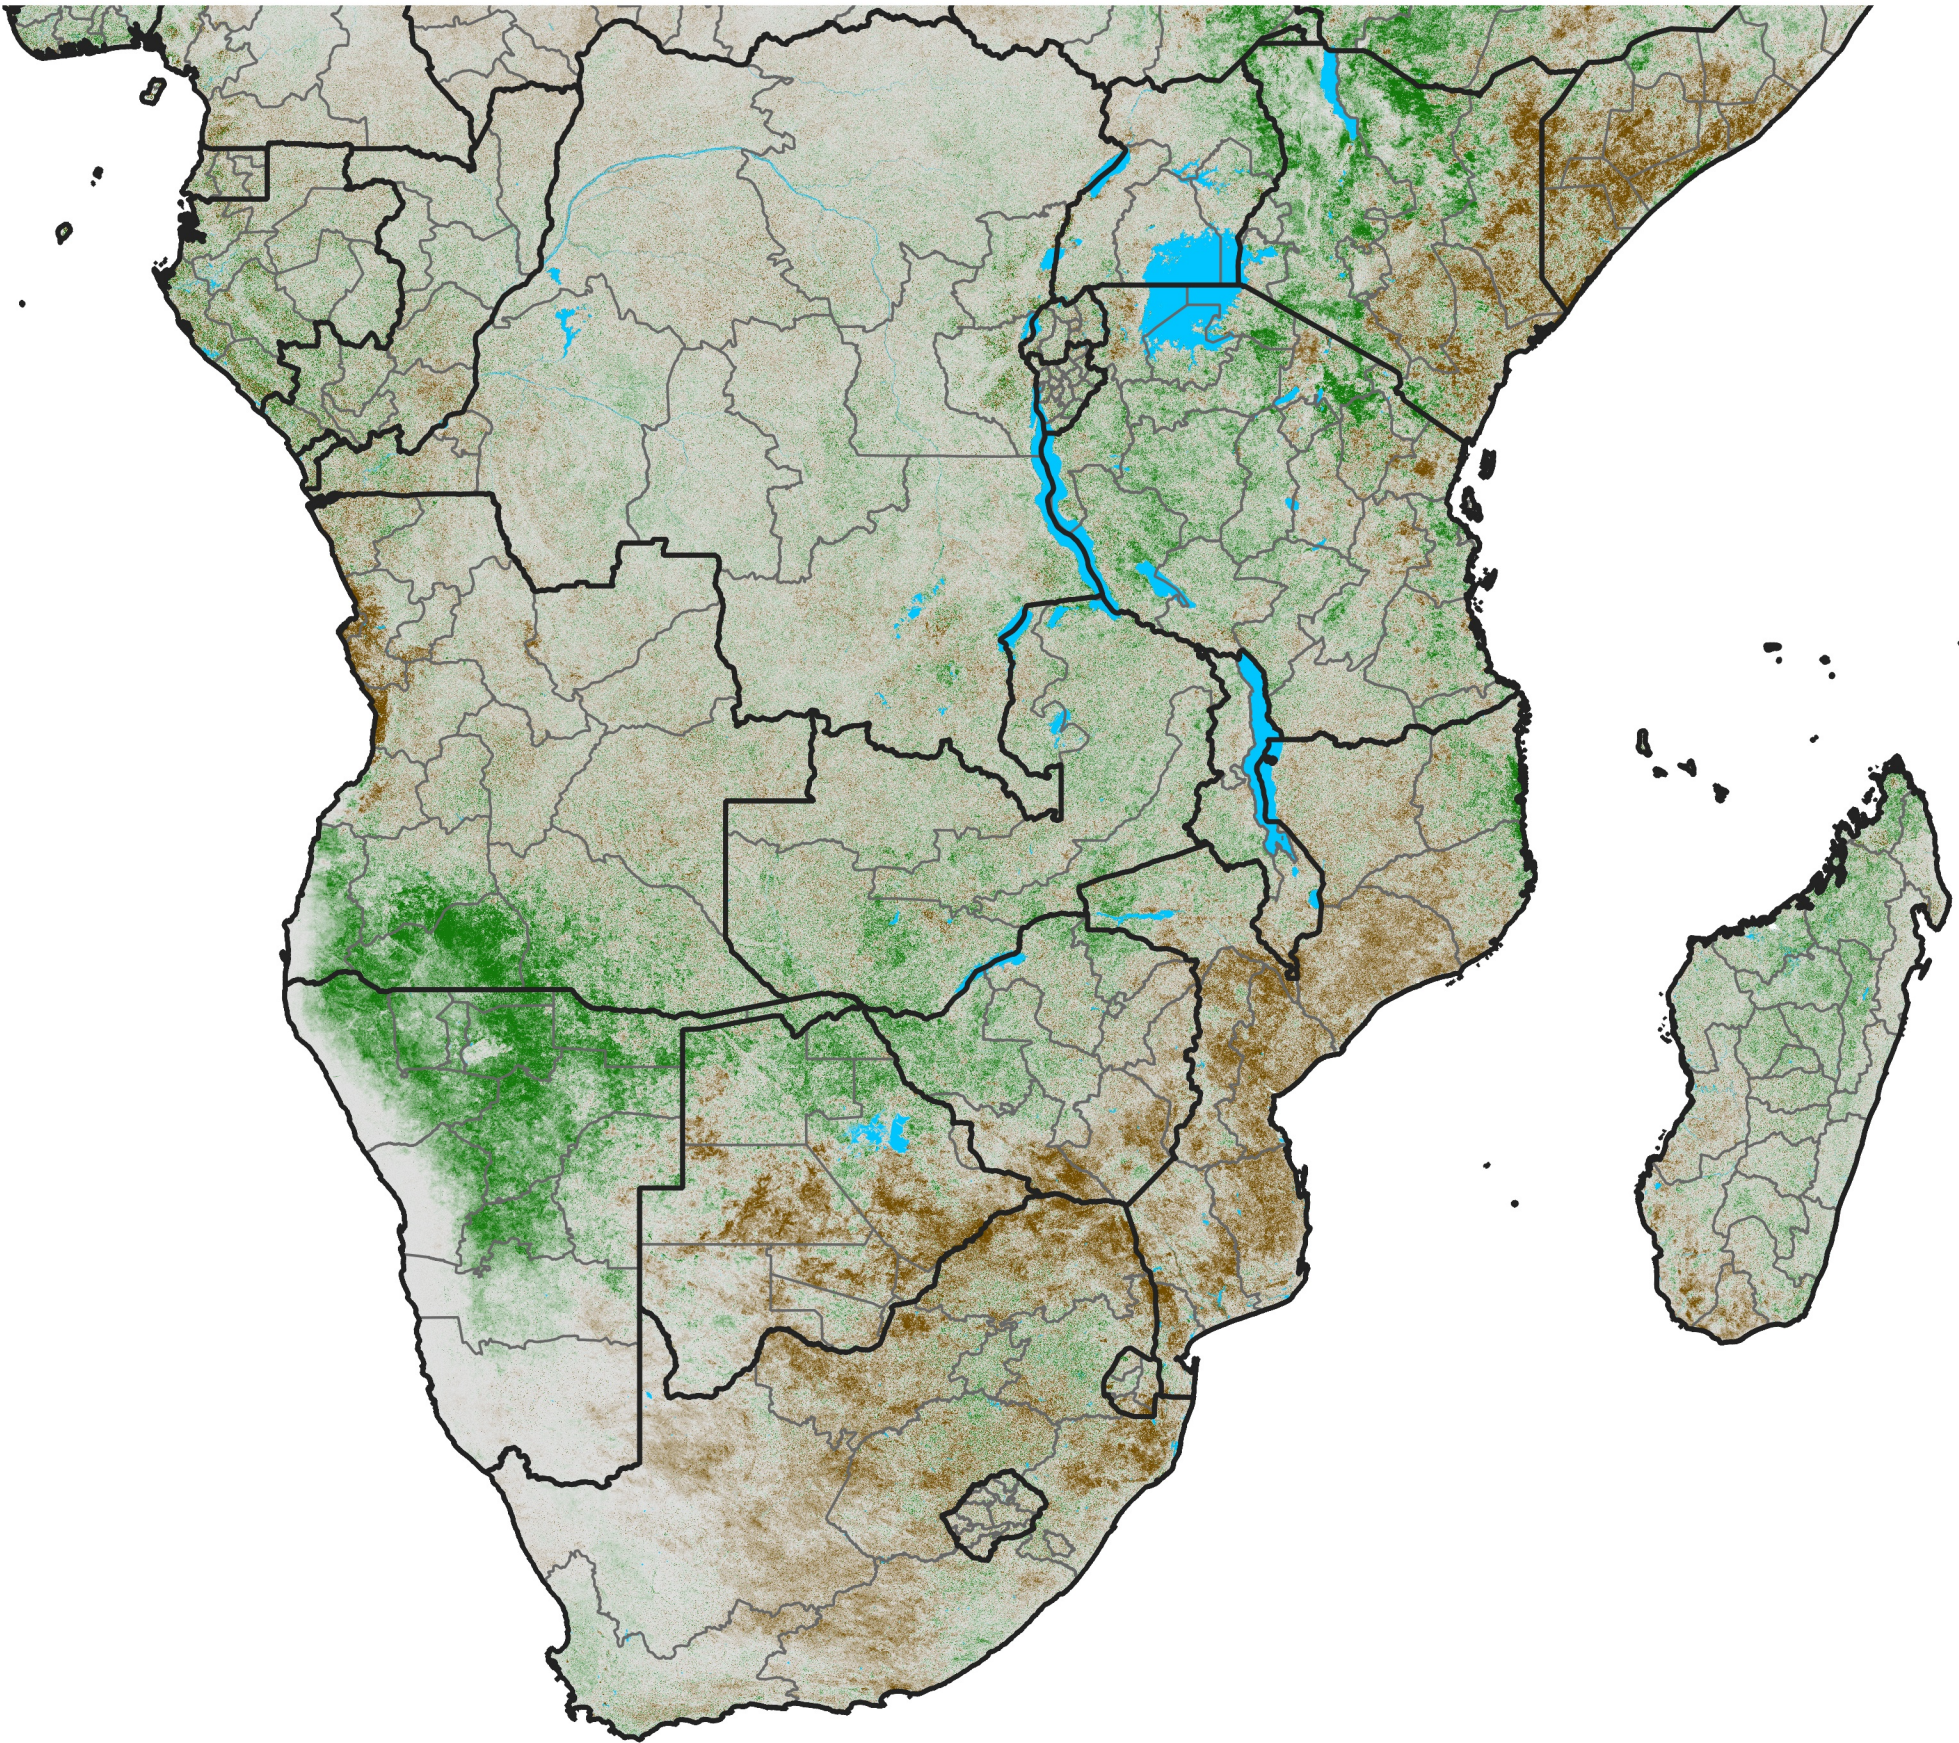

# Southern Africa

## NDVI Difference

2008 minus 2007

Period 33 / November 21 - 30, 2008

### NDVI Difference

< -0.3   -0.2   -0.1   -0.05   0.05   0.1   0.2   >0.3

Negative

No Difference

Positive