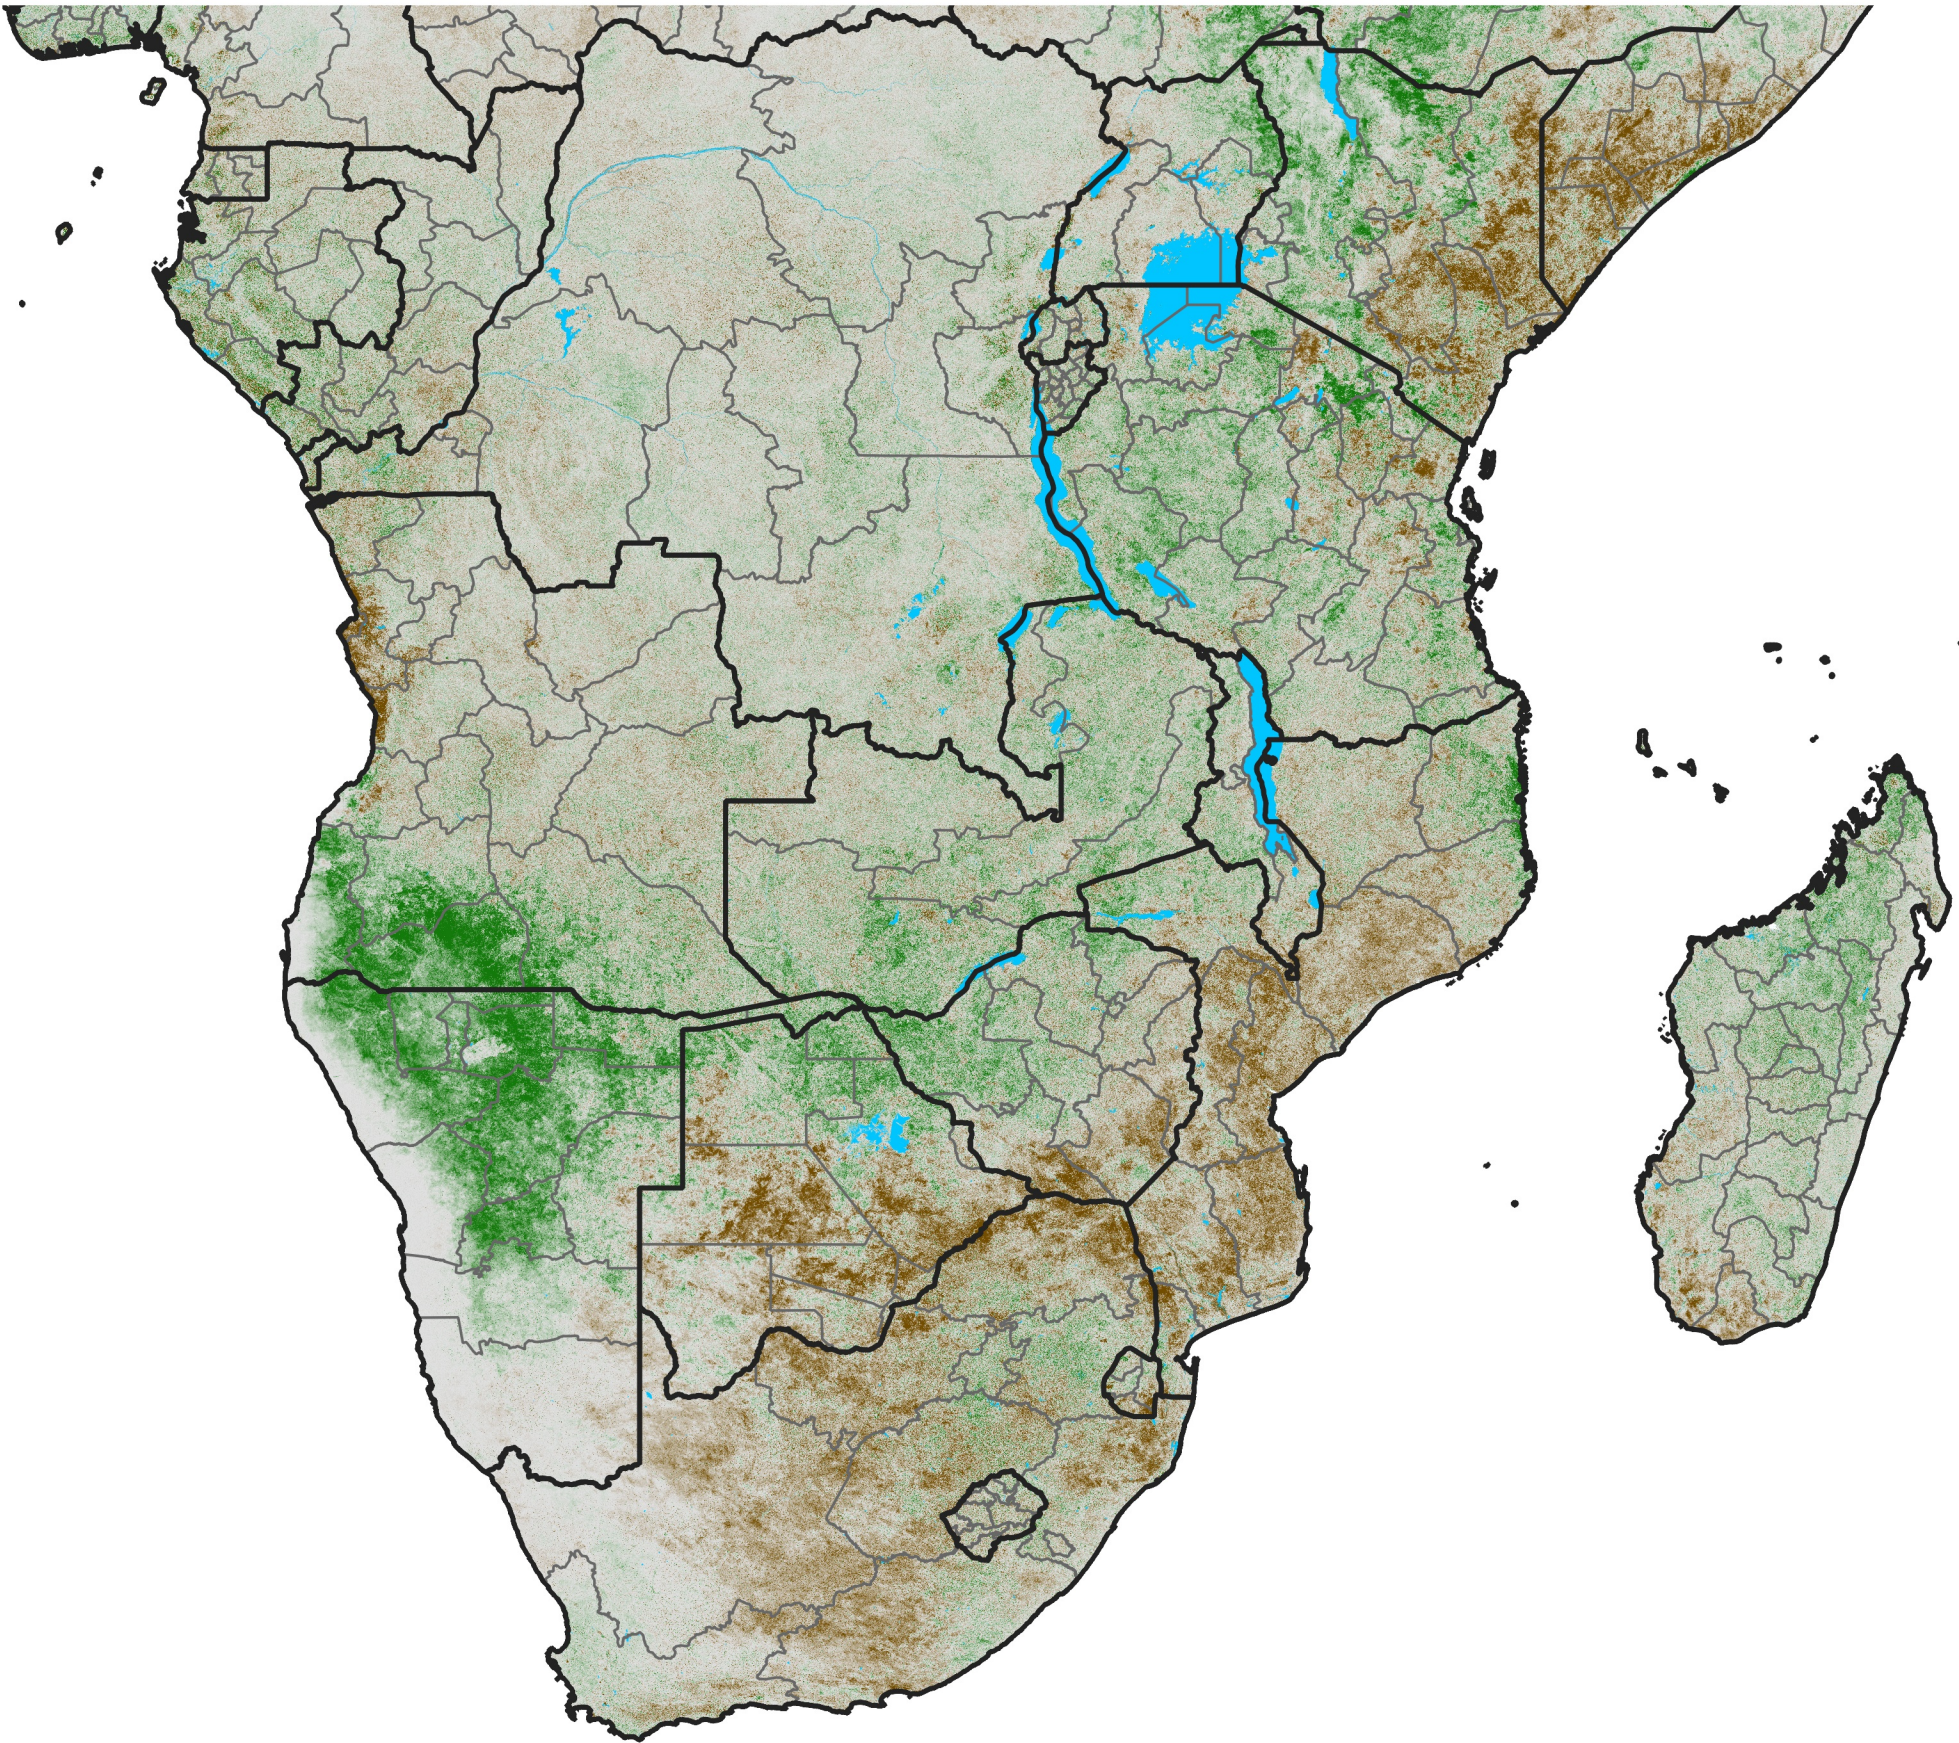

Southern Africa

NDVI Difference

2008 minus 2007

Period 34 / December 01 - 10, 2008

NDVI Difference

<math>< -0.3</math> -0.2 -0.1 -0.05 0.05 0.1 0.2 > 0.3

Negative

No Difference