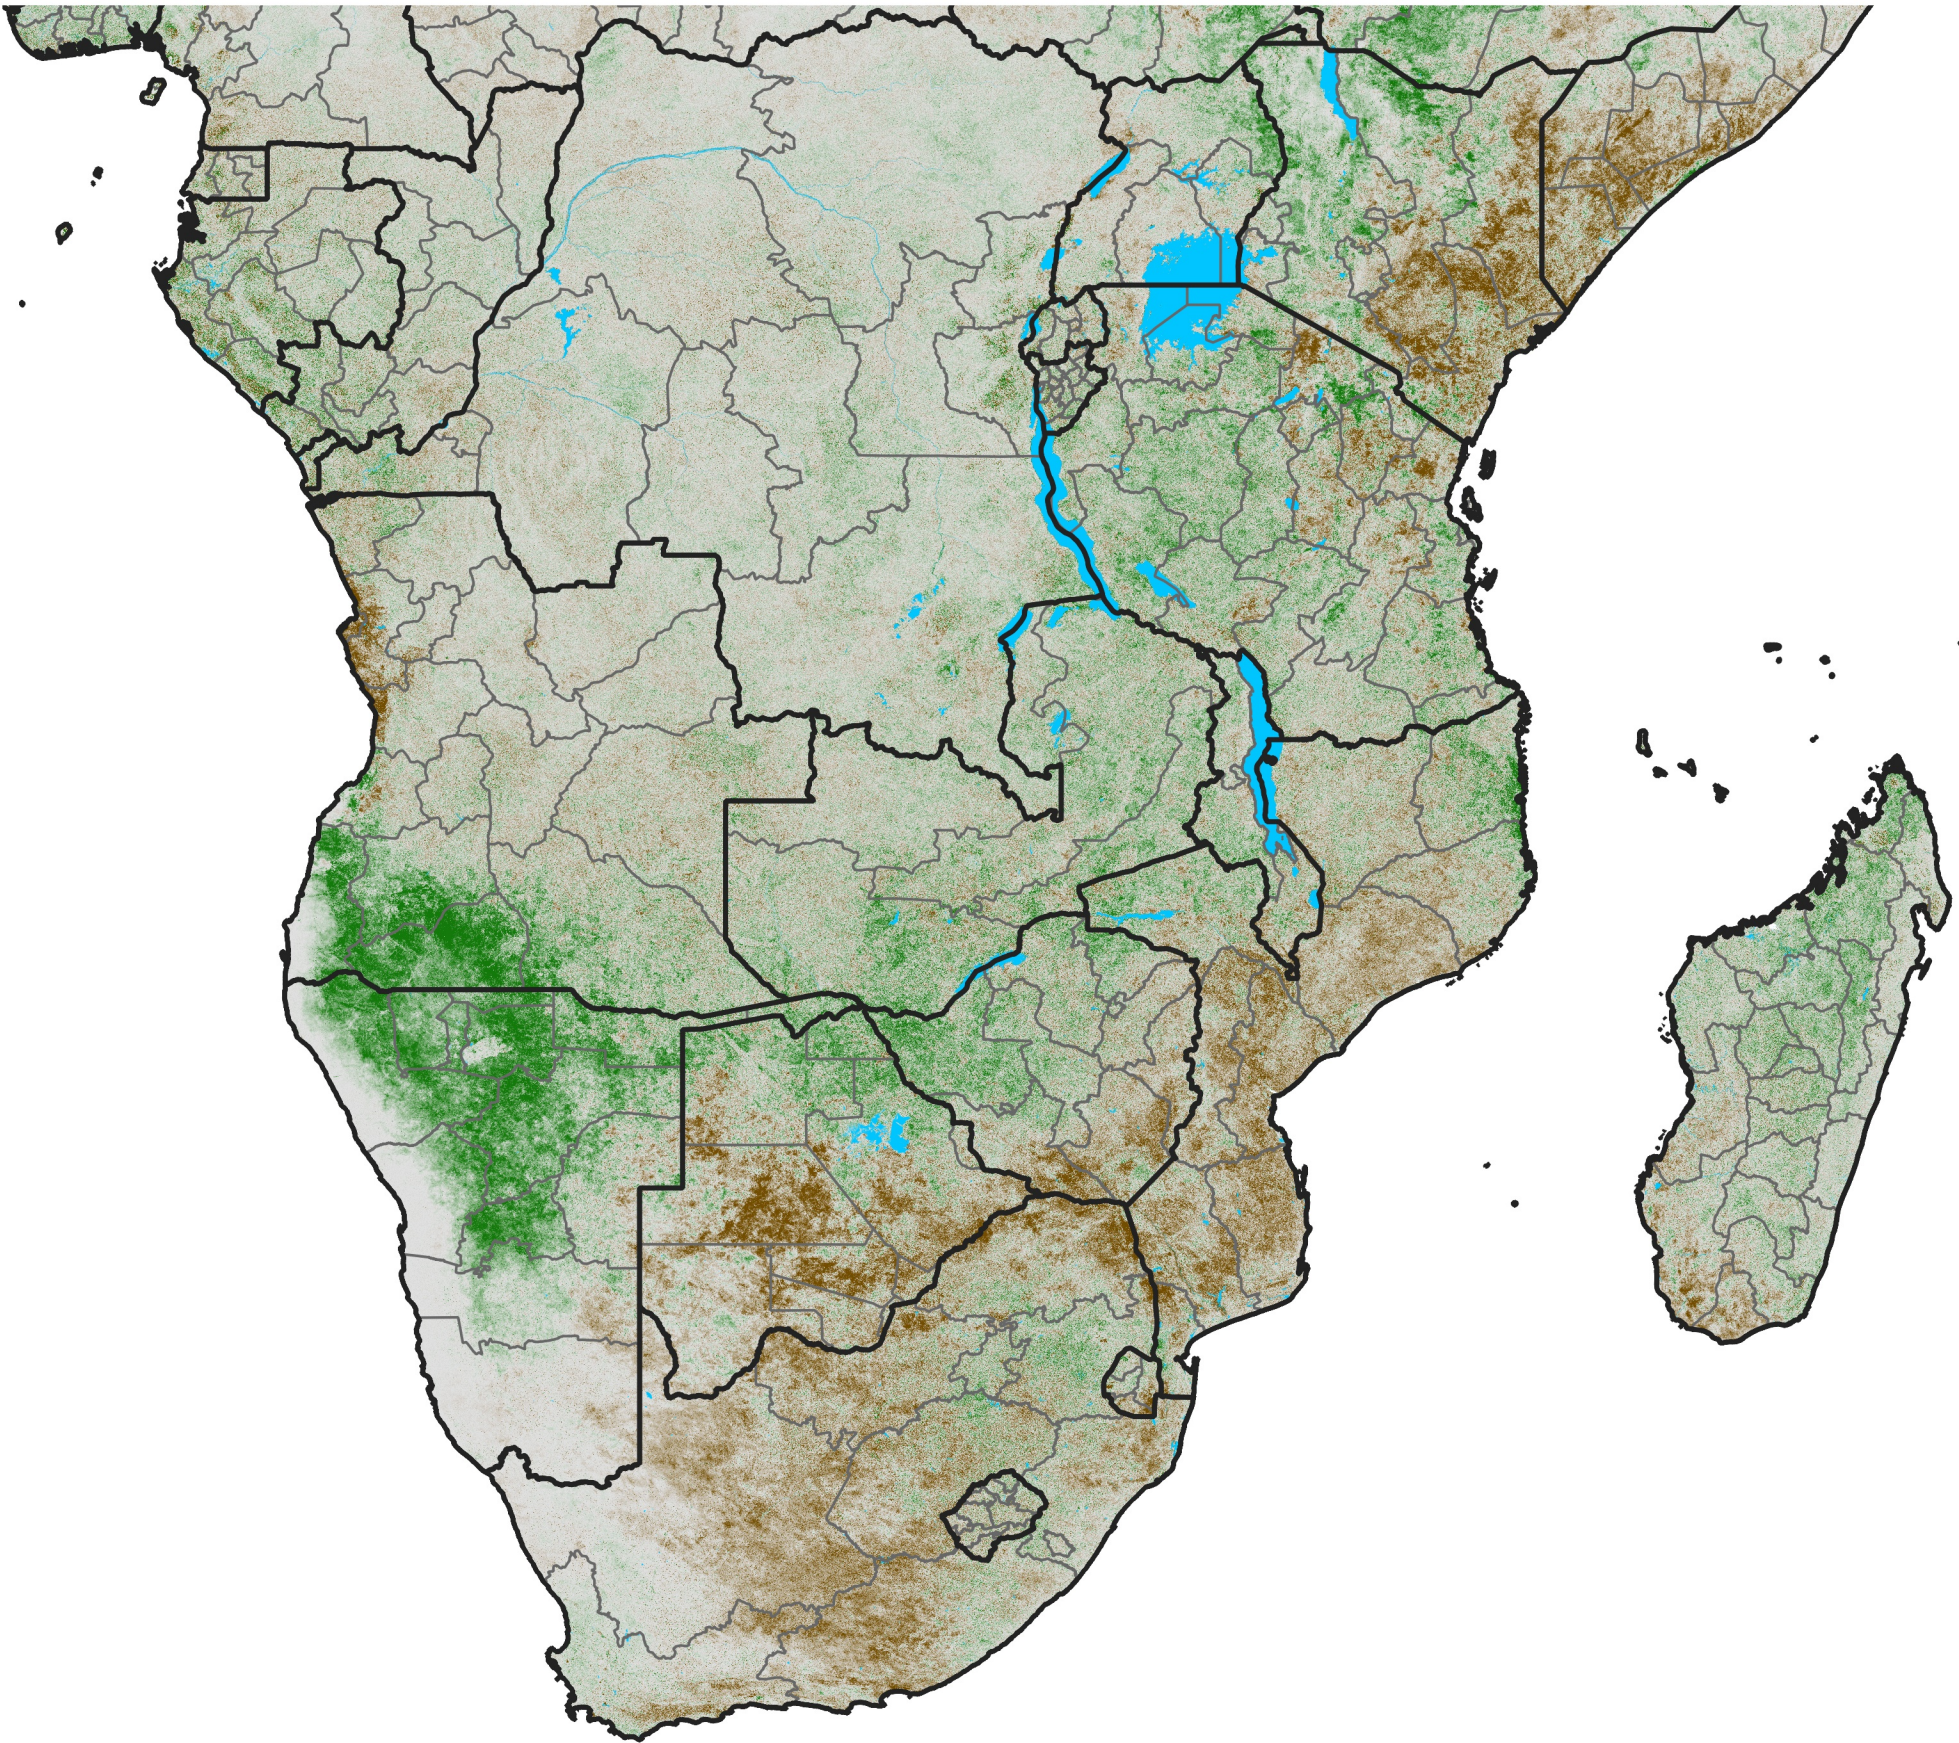

# Southern Africa

## NDVI Difference

2008 minus 2007

Period 35 / December 11 - 20, 2008

### NDVI Difference

< -0.3   -0.2   -0.1   -0.05   0.05   0.1   0.2   >0.3

Negative

No Difference

Positive