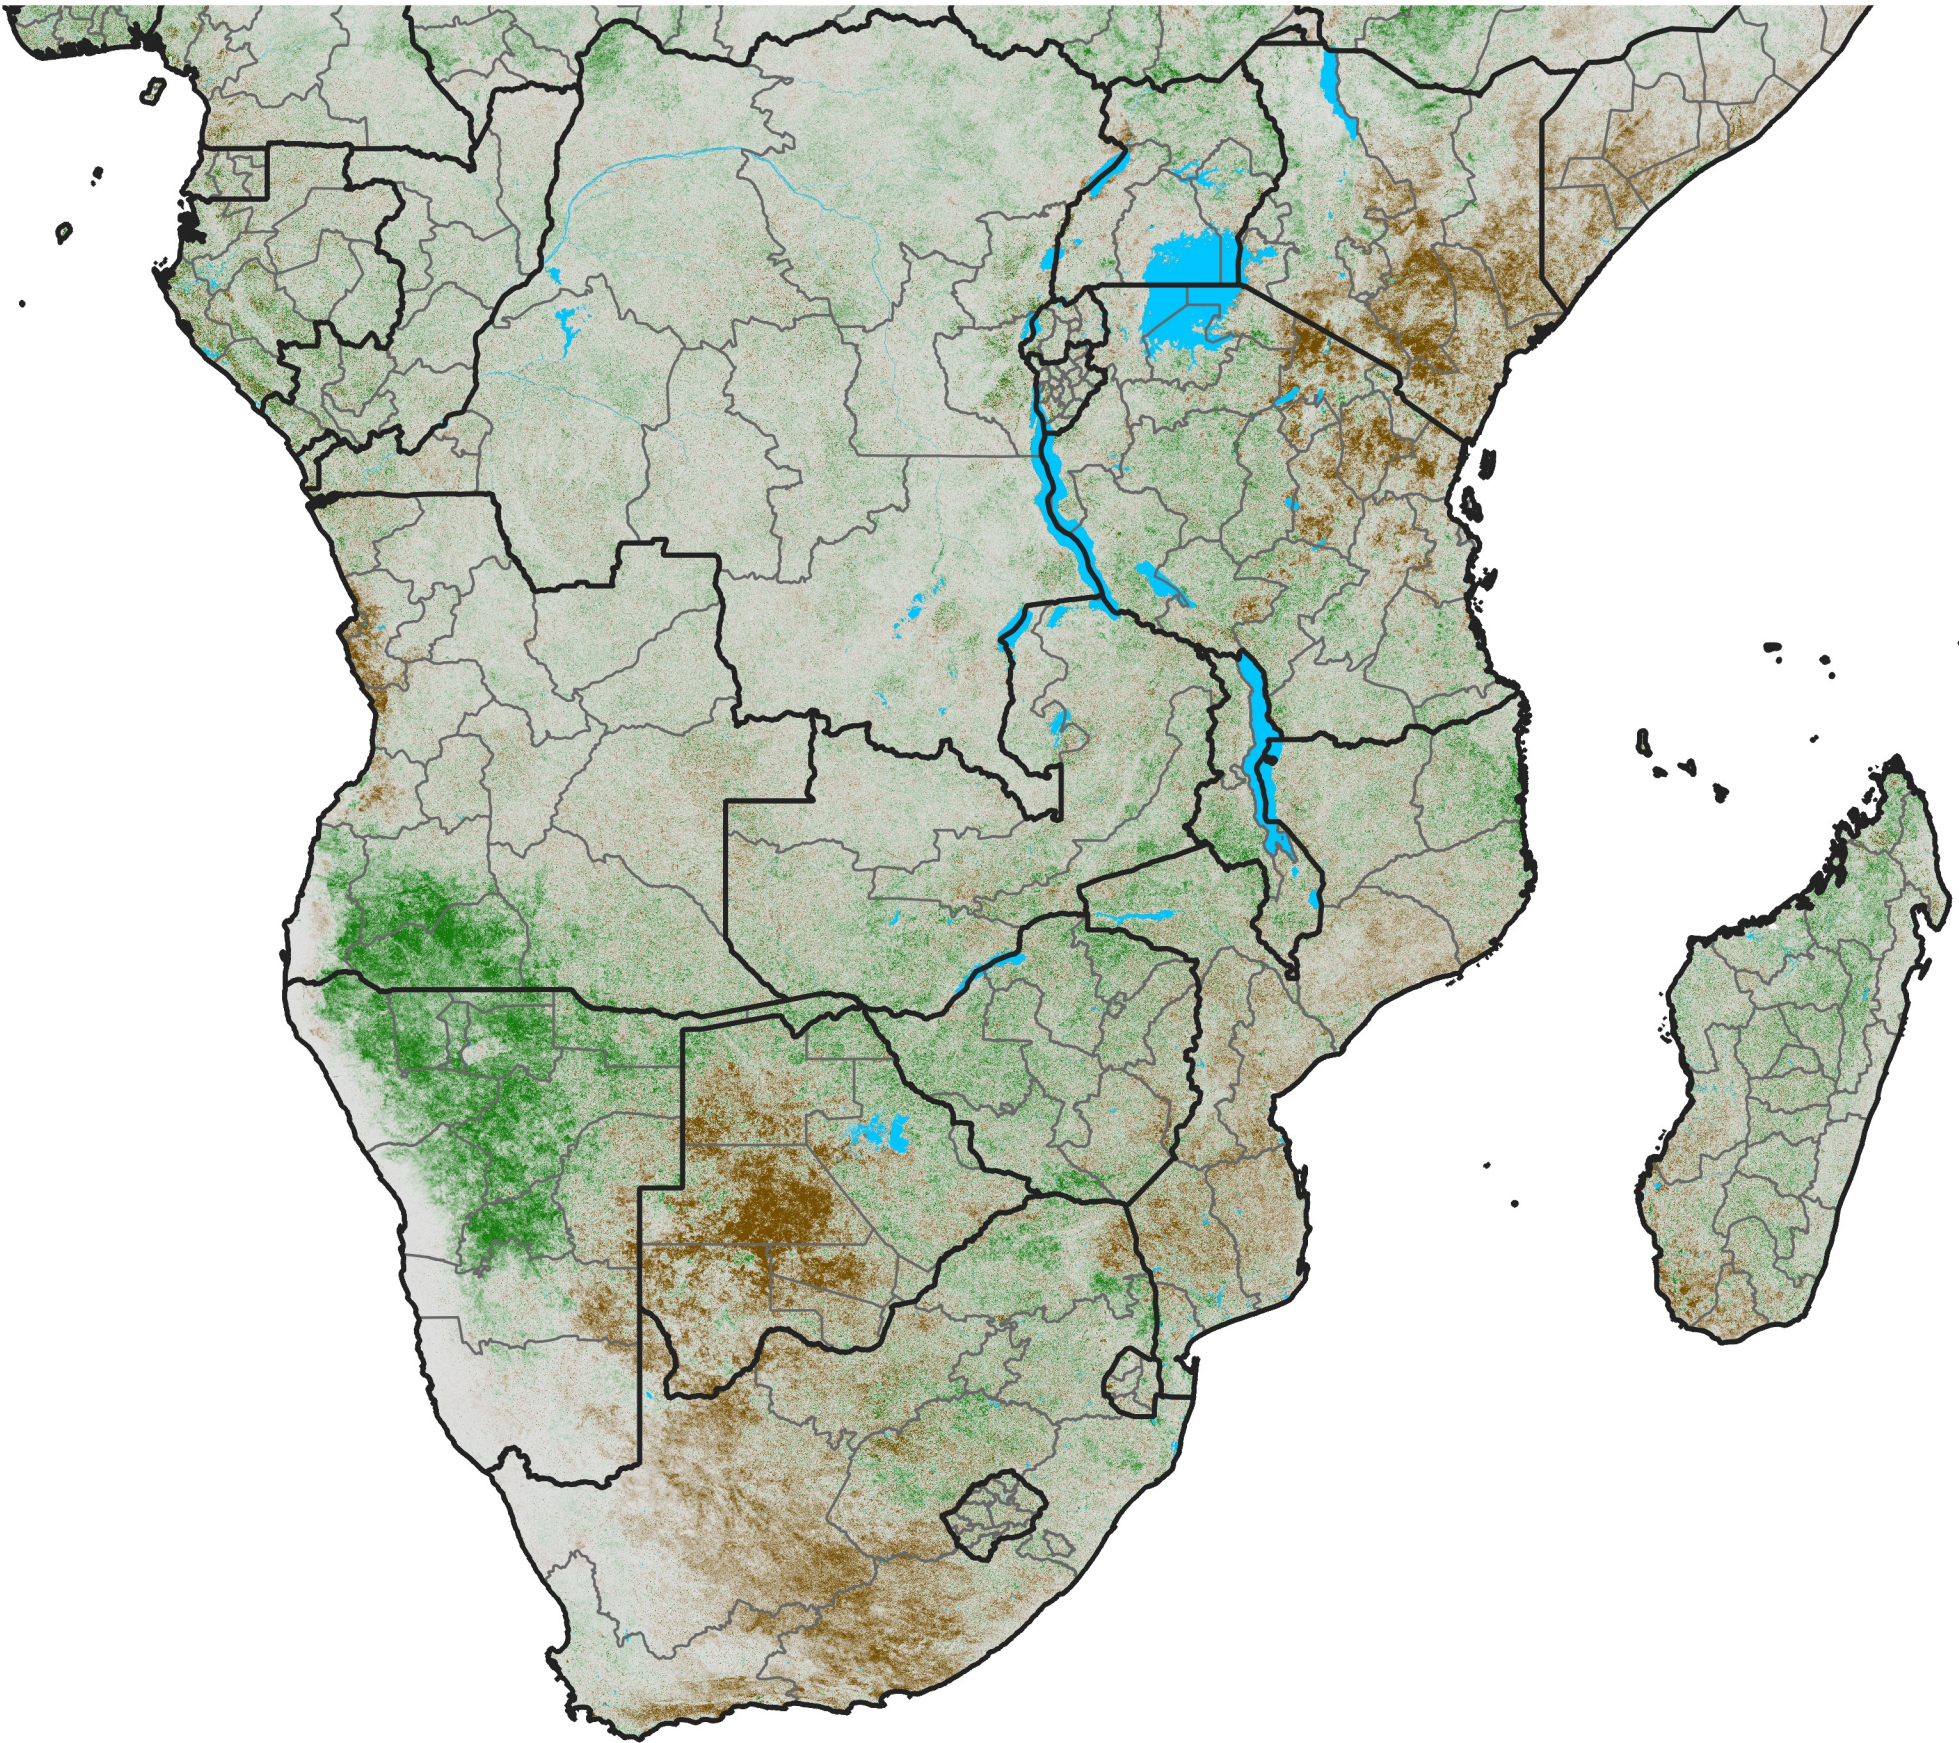

Southern Africa

NDVI Difference

2009 minus 2008

Period 02 / January 11 - 20, 2009

NDVI Difference

< -0.3 -0.2 -0.1 -0.05 0.05 0.1 0.2 >0.3

Negative

No Difference