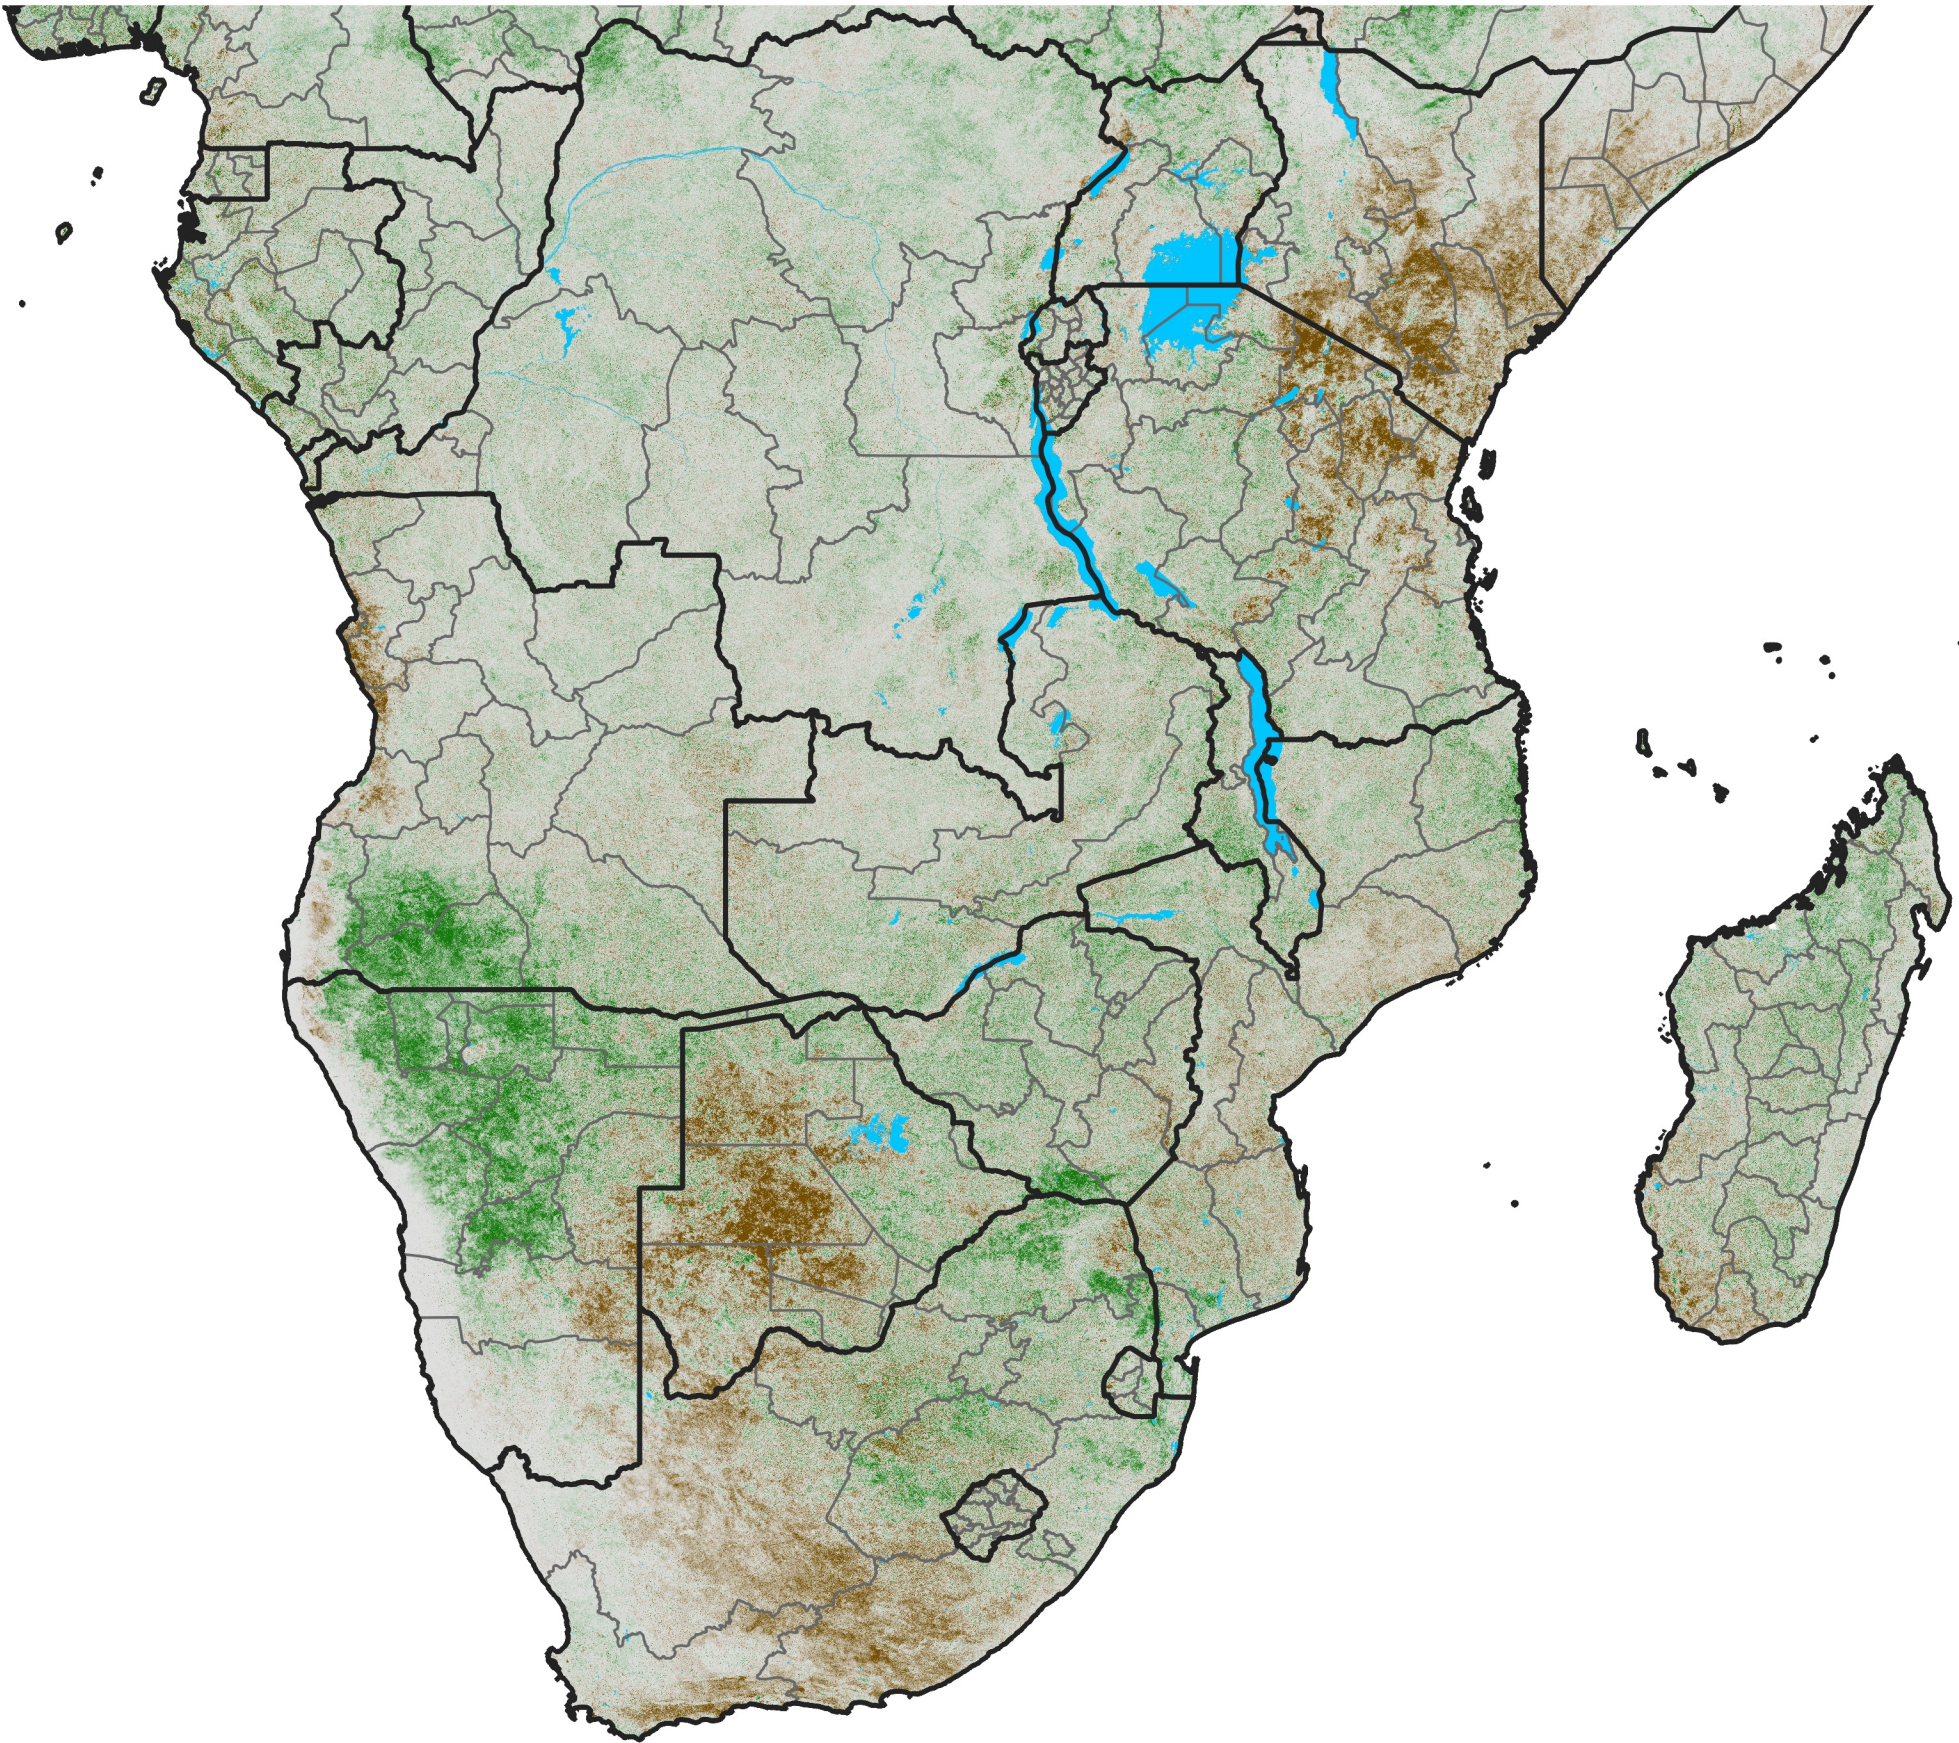

Southern Africa

NDVI Difference

2009 minus 2008

Period 03 / January 21 - 31, 2009

NDVI Difference

< -0.3 -0.2 -0.1 -0.05 0.05 0.1 0.2 >0.3

Negative

No Difference