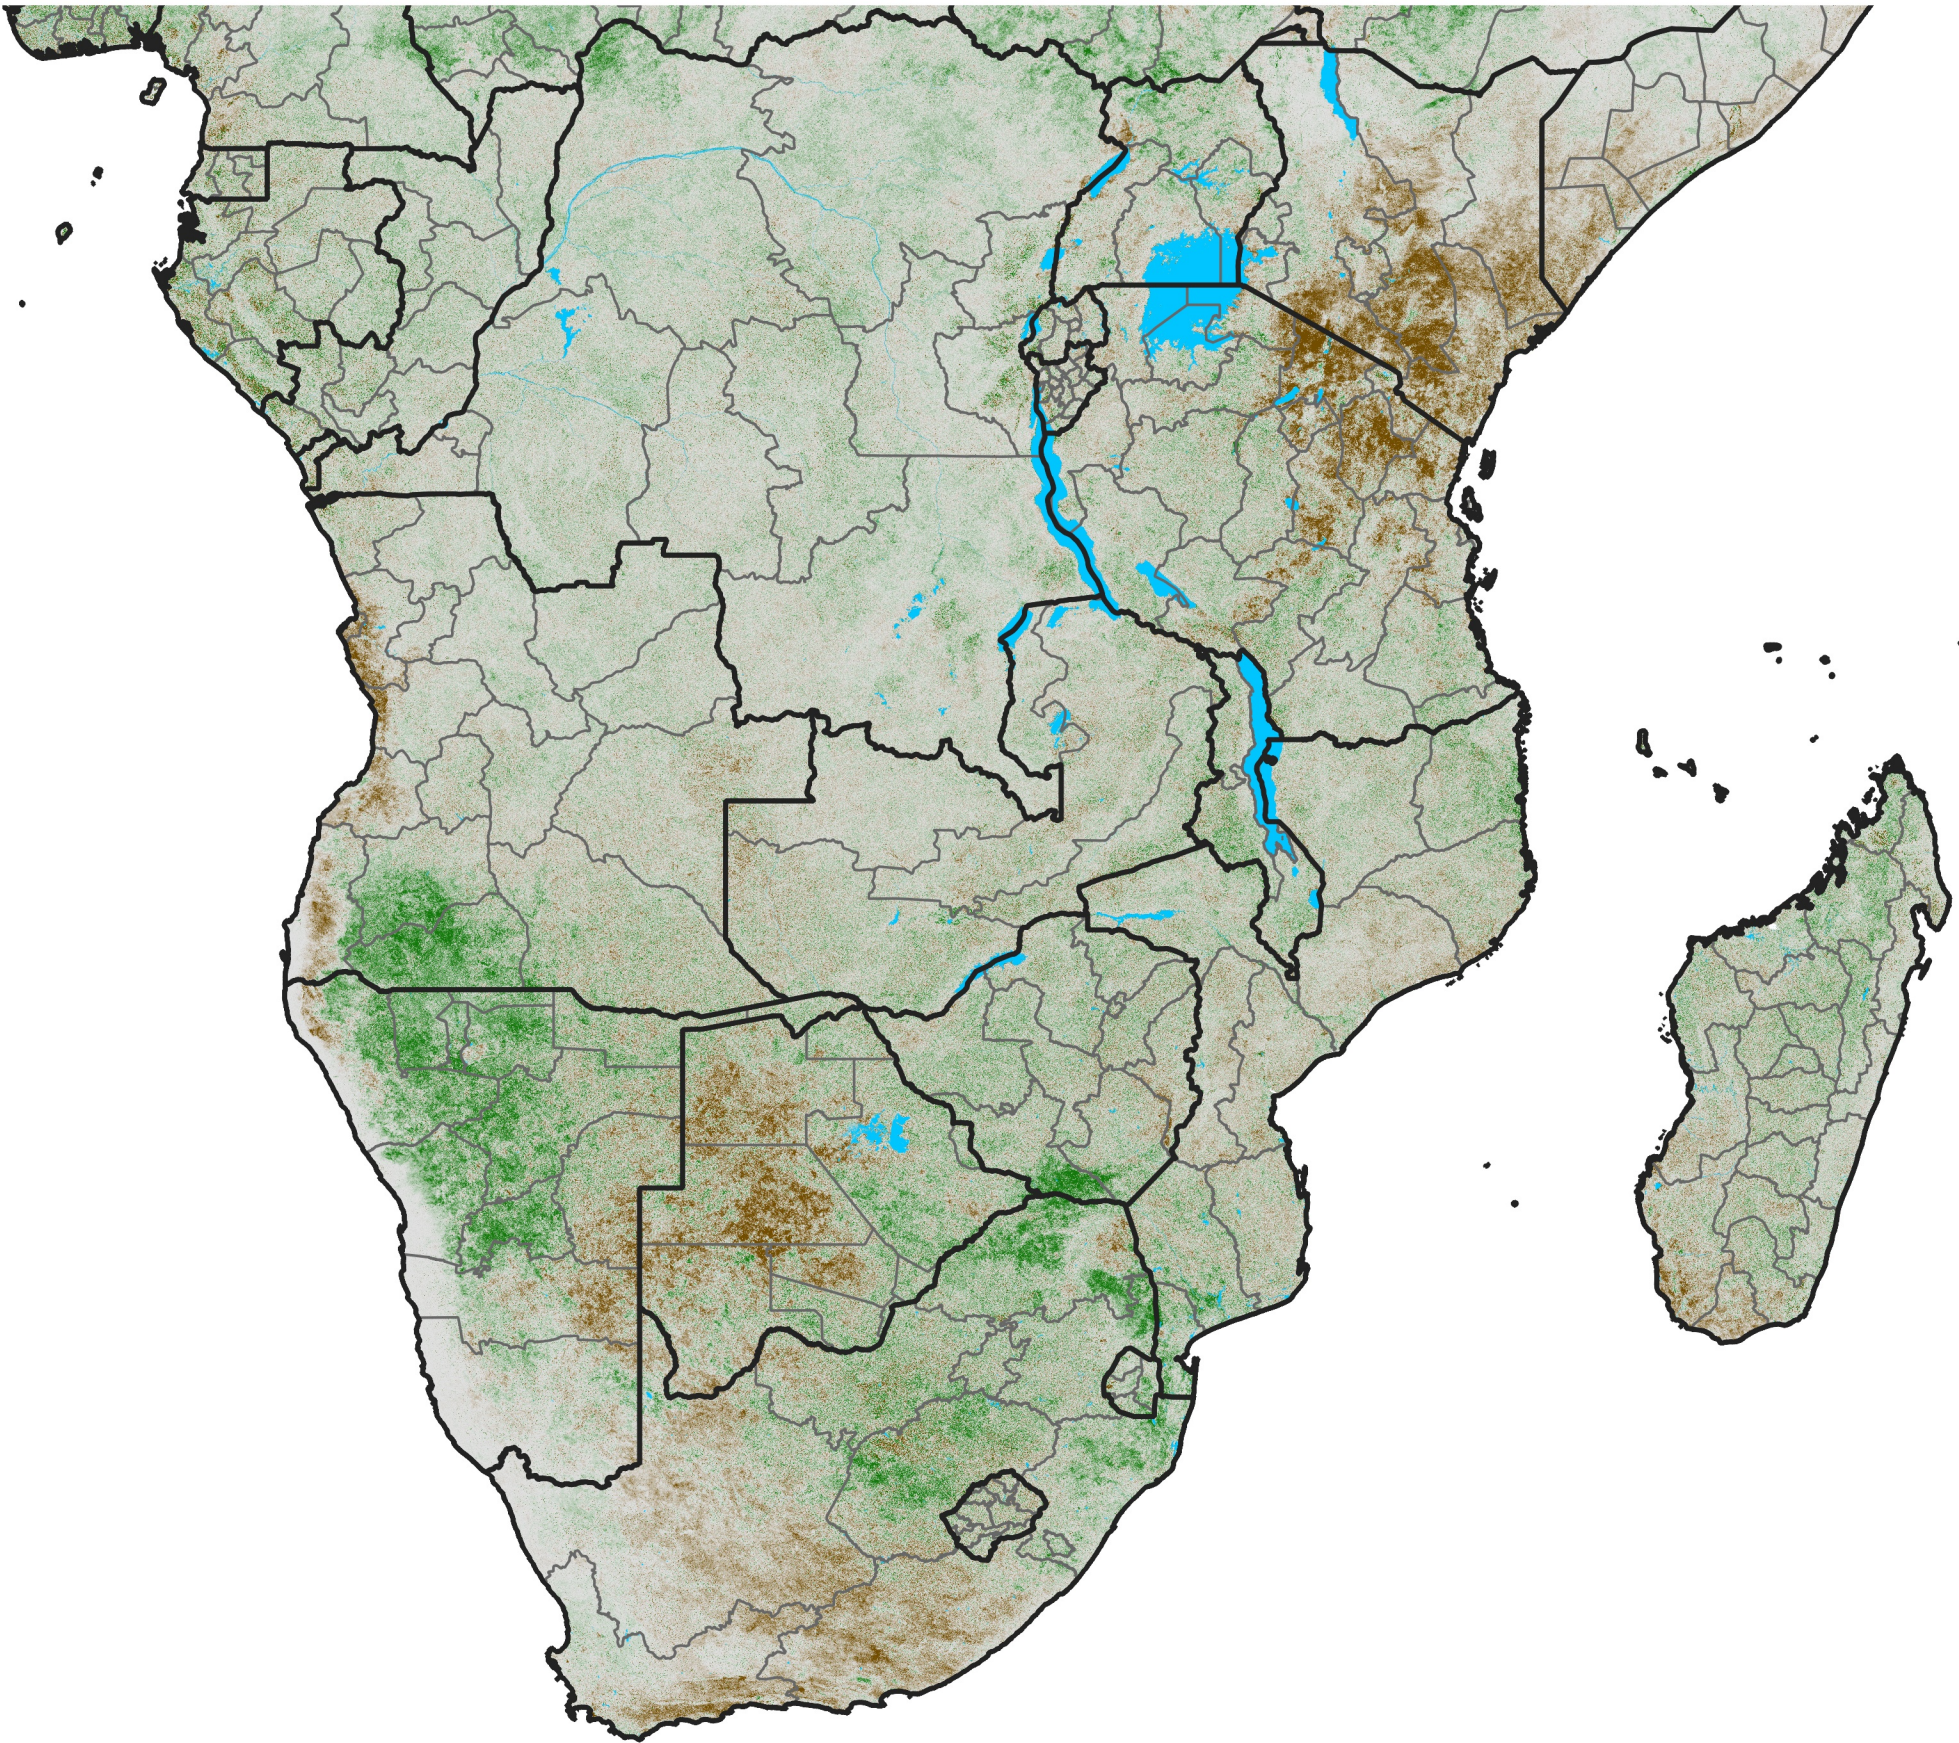

Southern Africa

NDVI Difference

2009 minus 2008

Period 04 / February 01 - 10, 2009

NDVI Difference

<math>< -0.3</math> -0.2 -0.1 -0.05 0.05 0.1 0.2 > 0.3

Negative

No Difference