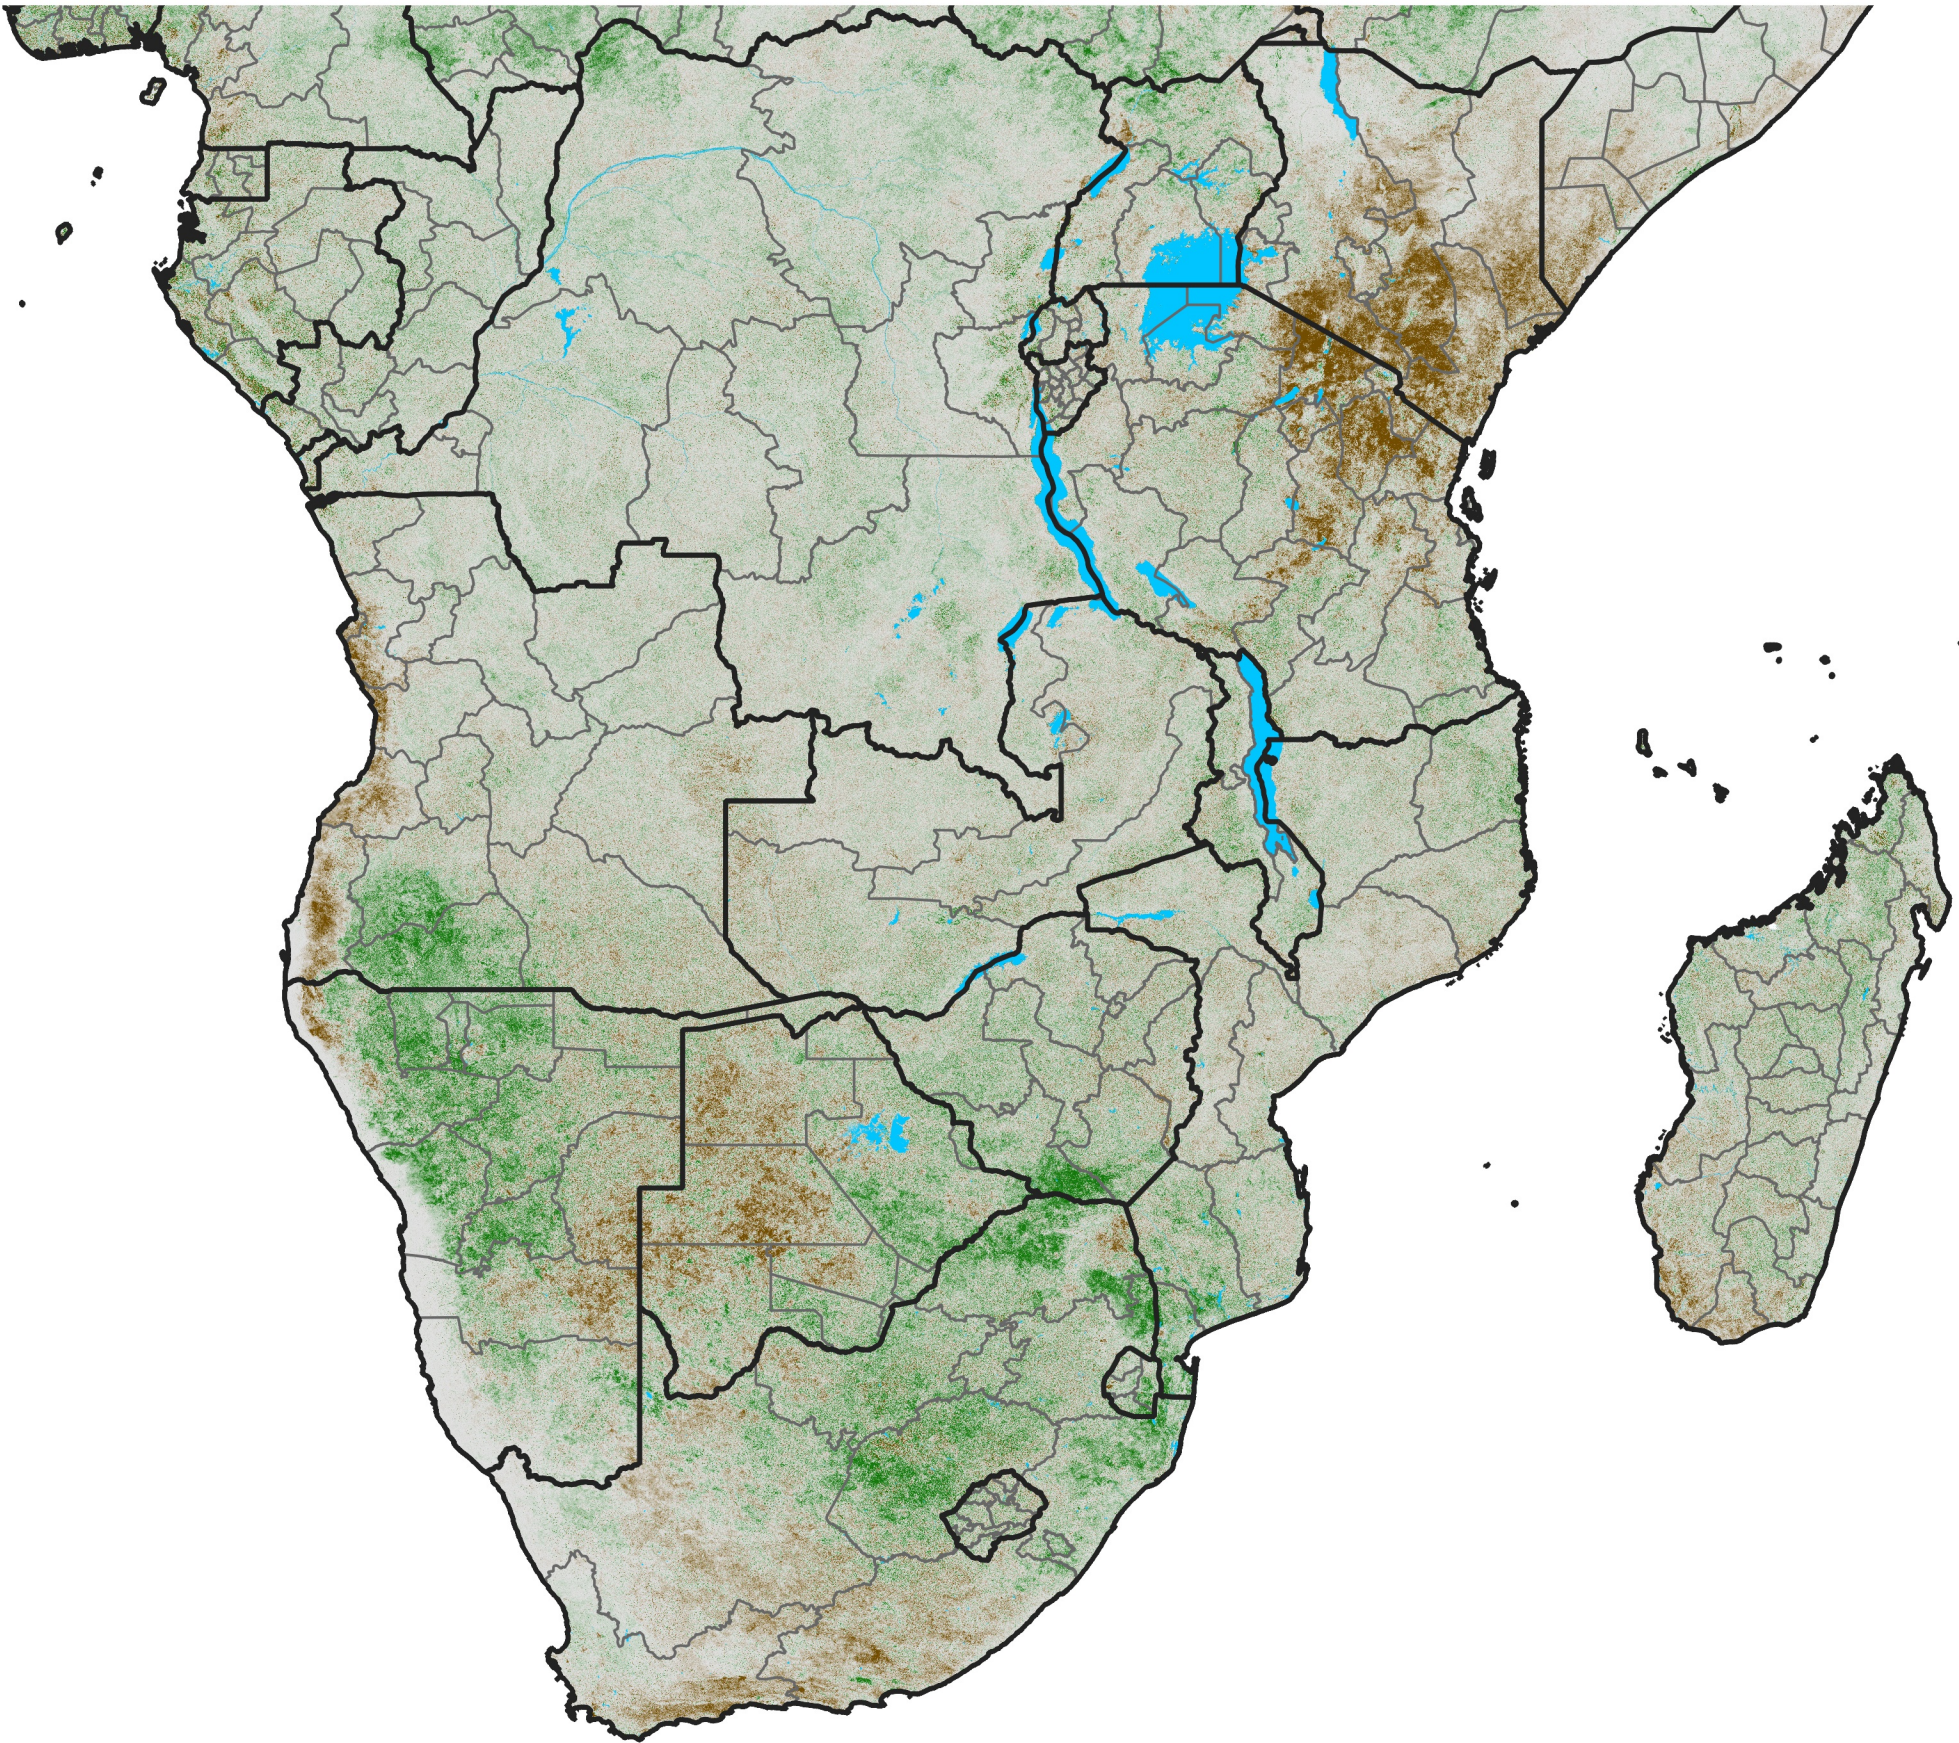

Southern Africa

NDVI Difference

2009 minus 2008

Period 05 / February 11 - 20, 2009

NDVI Difference

<math><-0.3</math> -0.2 -0.1 -0.05 0.05 0.1 0.2 >0.3

Negative

No Difference