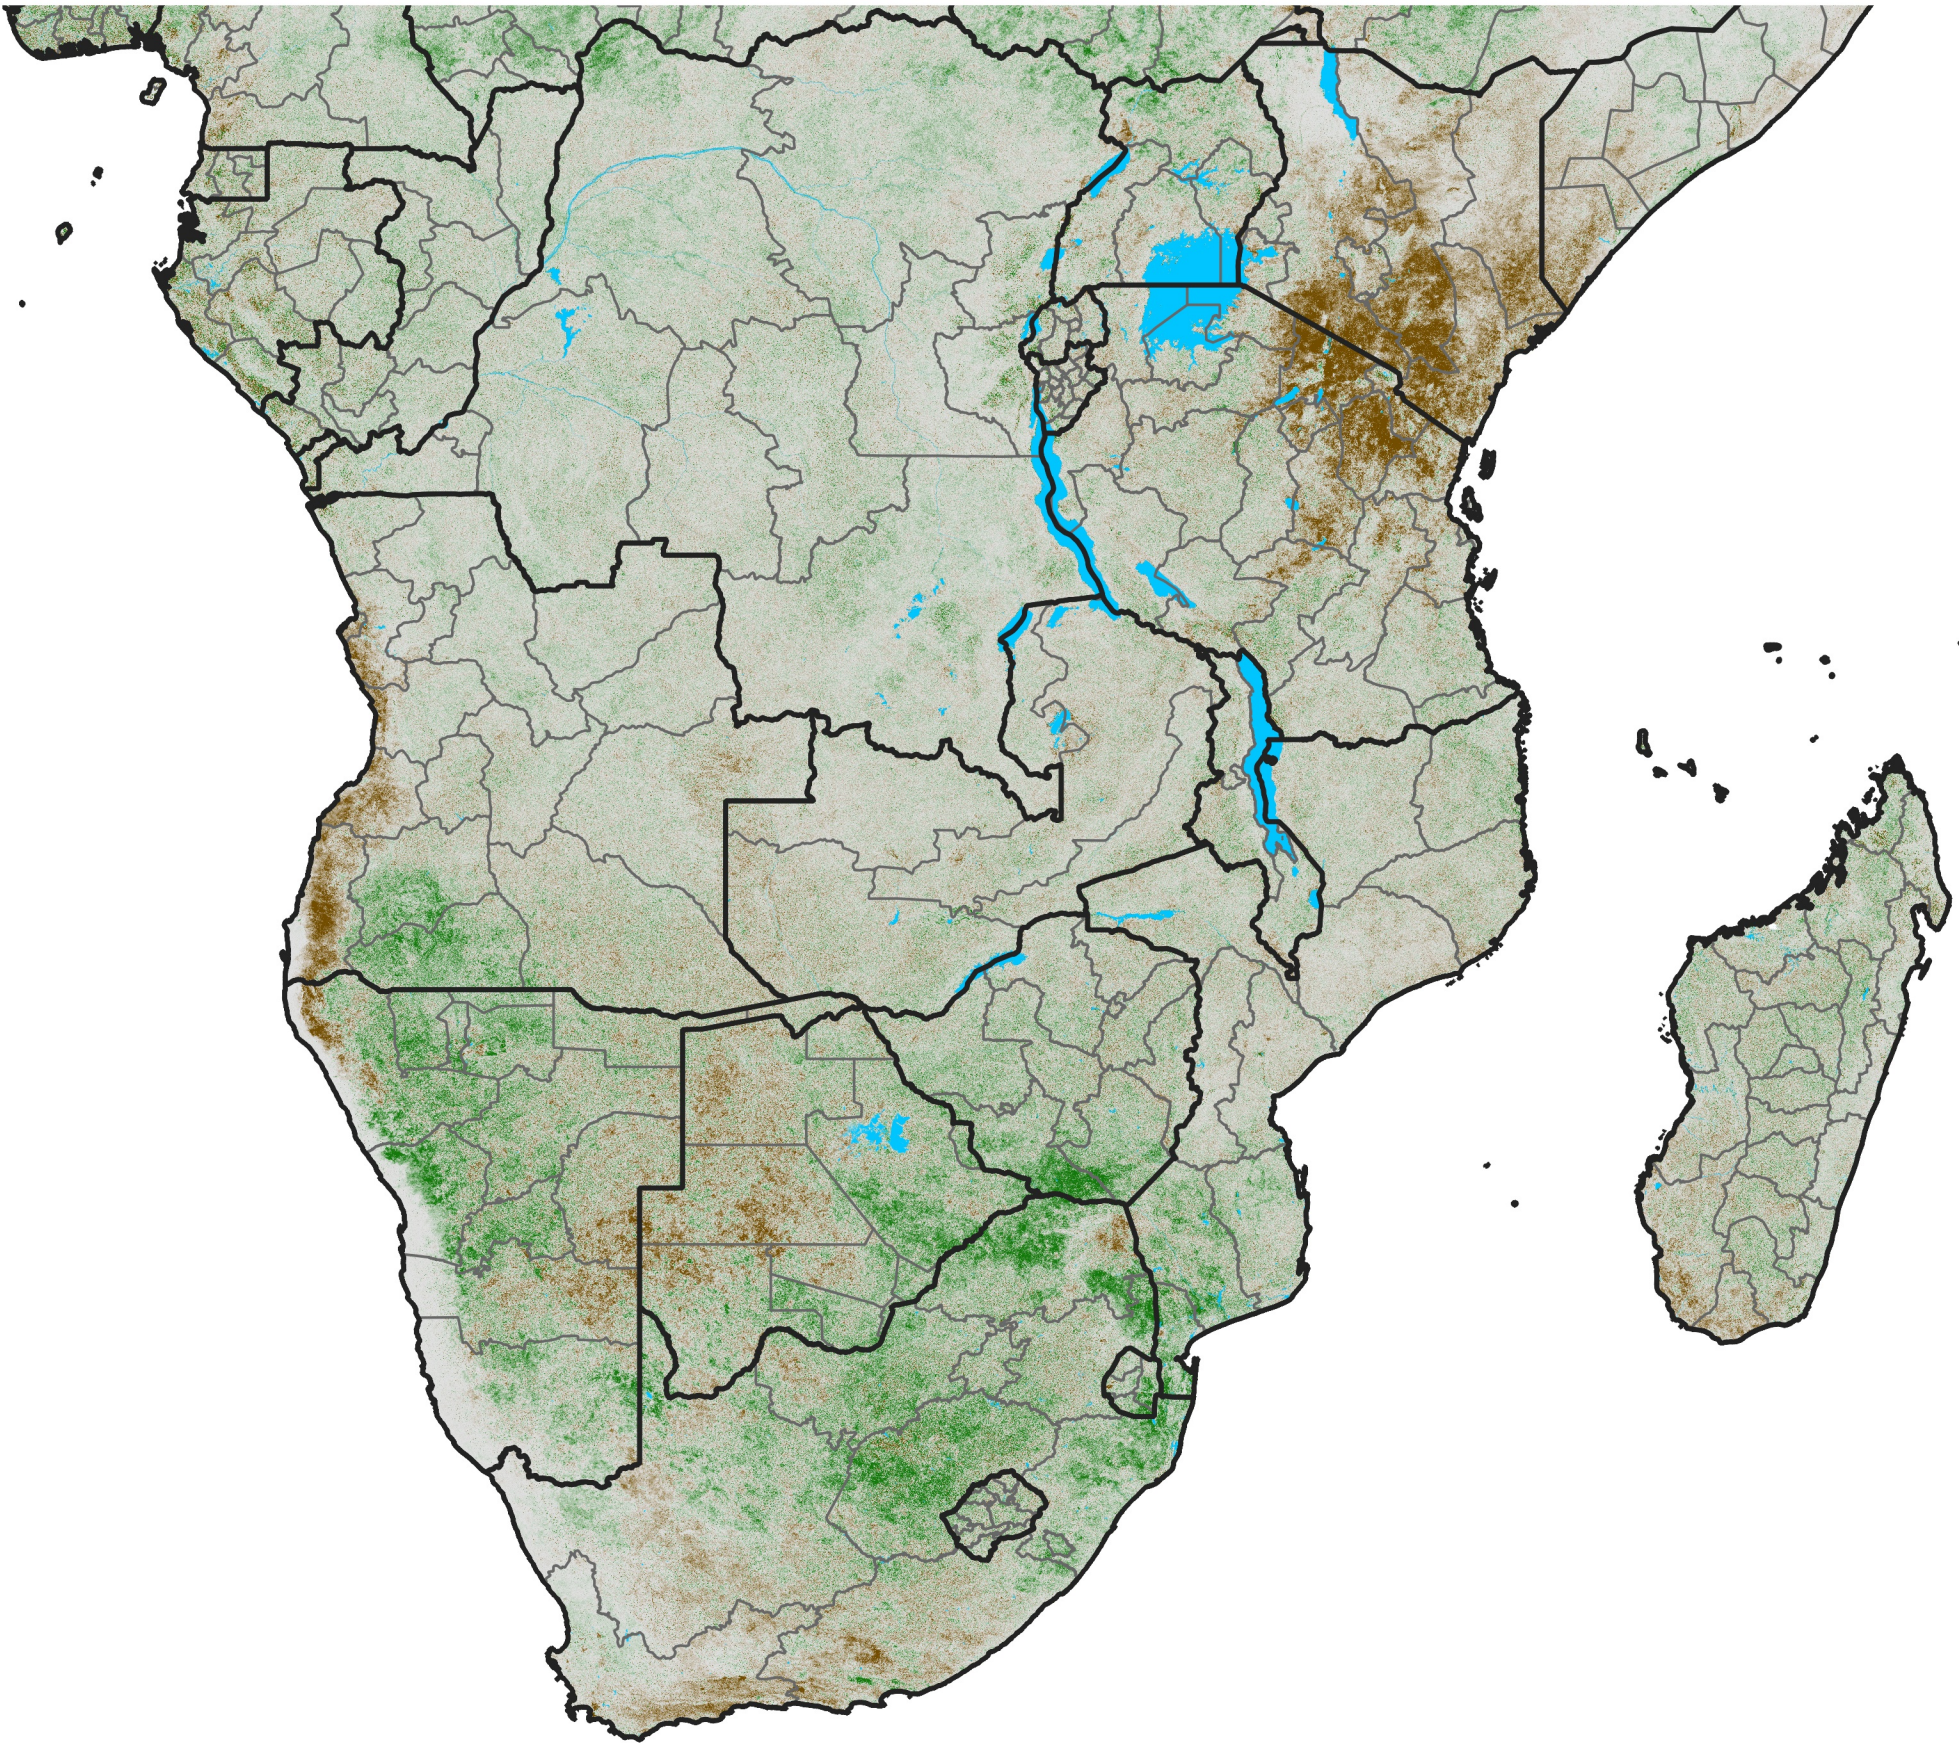

Southern Africa

NDVI Difference

2009 minus 2008

Period 06 / February 21 - 28, 2009

NDVI Difference

< -0.3 -0.2 -0.1 -0.05 0.05 0.1 0.2 >0.3

Negative

No Difference