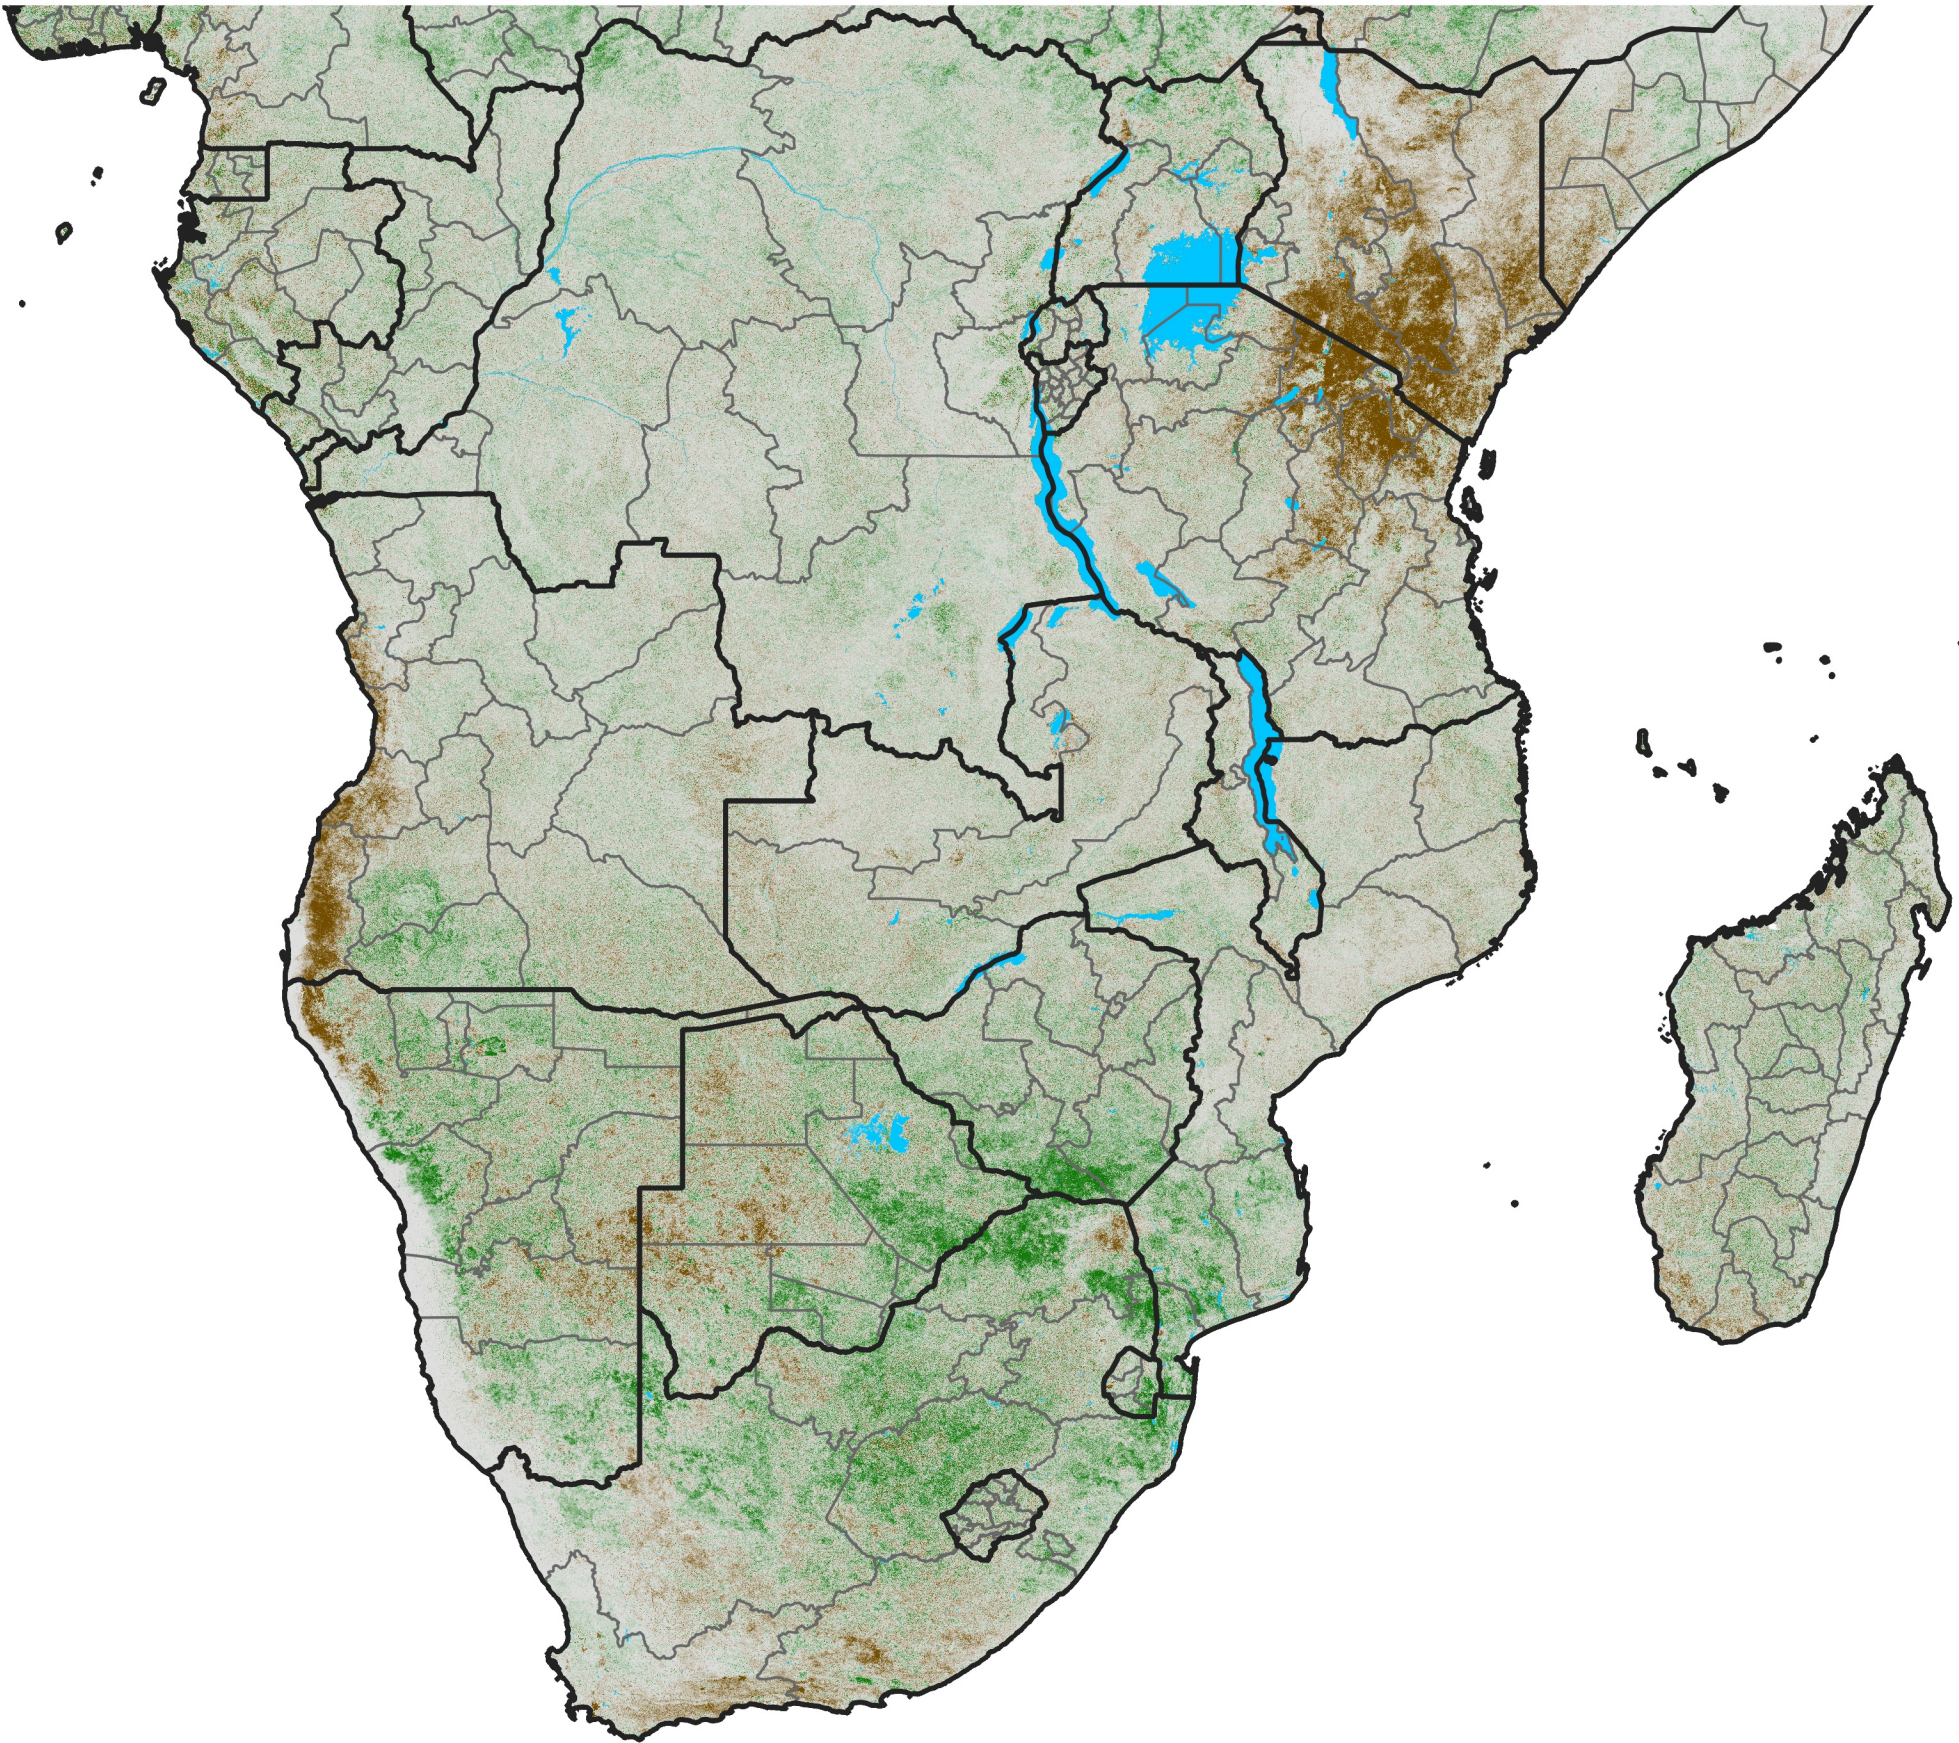

Southern Africa

NDVI Difference

2009 minus 2008

Period 07 / March 01 - 10, 2009

NDVI Difference

< -0.3 -0.2 -0.1 -0.05 0.05 0.1 0.2 > 0.3

Negative

No Difference