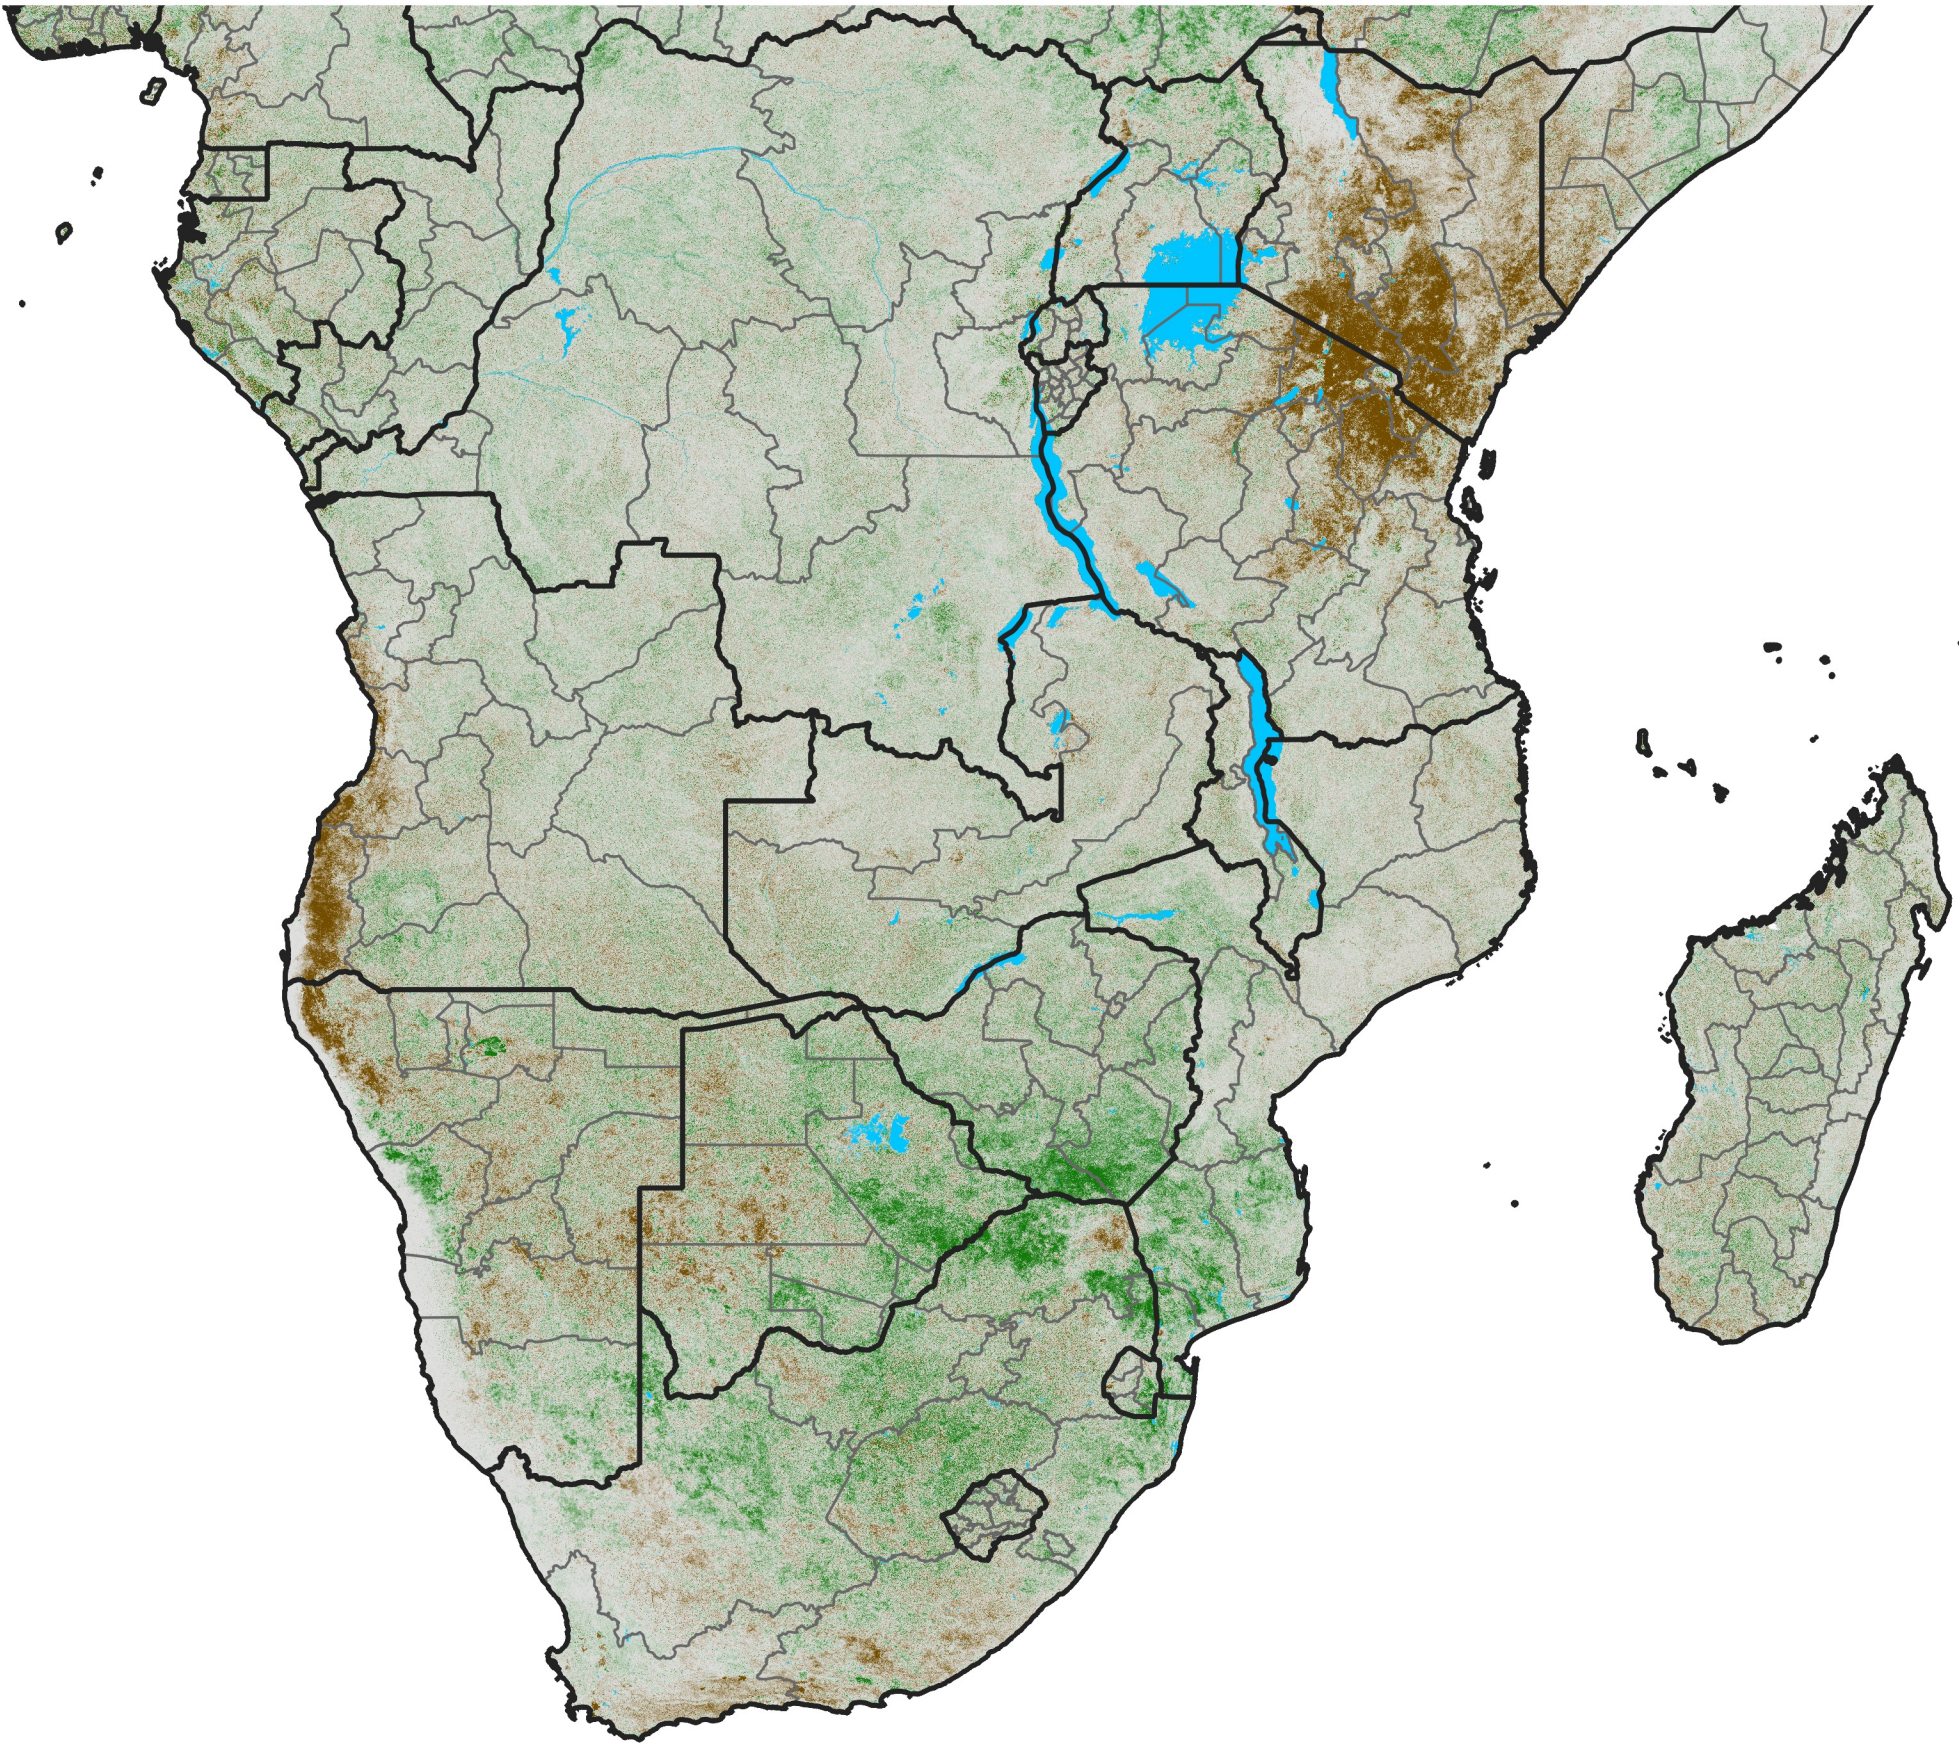

Southern Africa

NDVI Difference

2009 minus 2008

Period 08 / March 11 - 20, 2009

NDVI Difference

< -0.3 -0.2 -0.1 -0.05 0.05 0.1 0.2 >0.3

Negative

No Difference