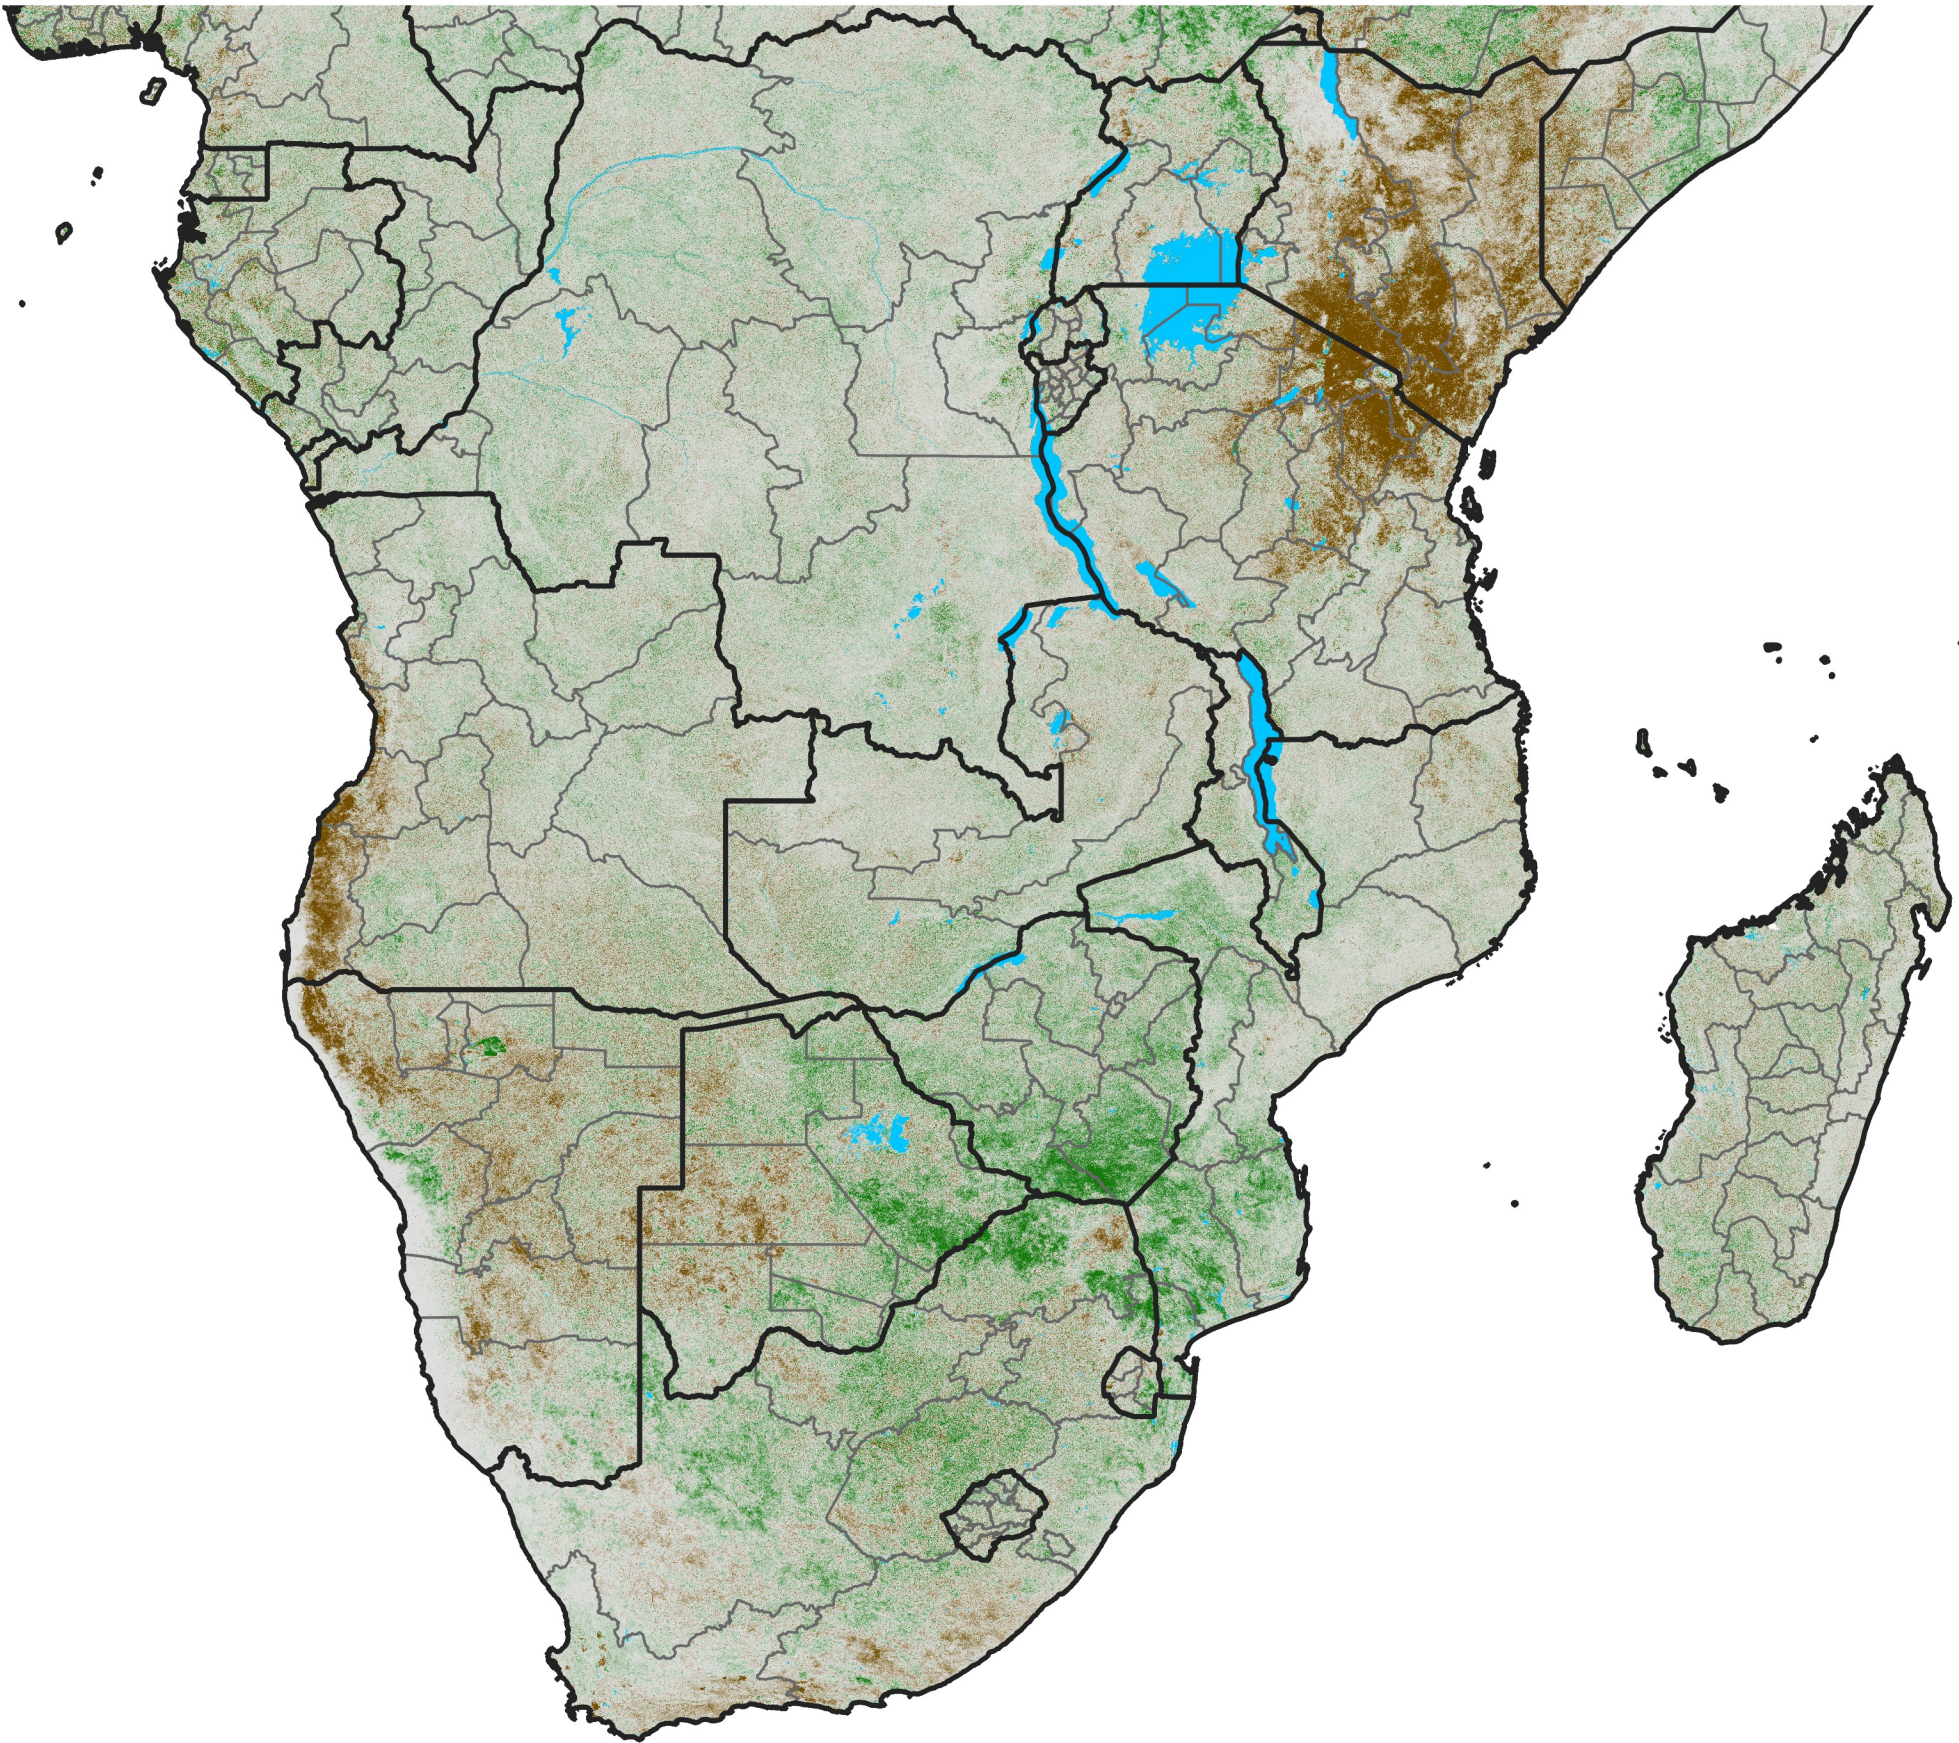

Southern Africa

NDVI Difference

2009 minus 2008

Period 09 / March 21 - 31, 2009

NDVI Difference

< -0.3 -0.2 -0.1 -0.05 0.05 0.1 0.2 >0.3

Negative

No Difference