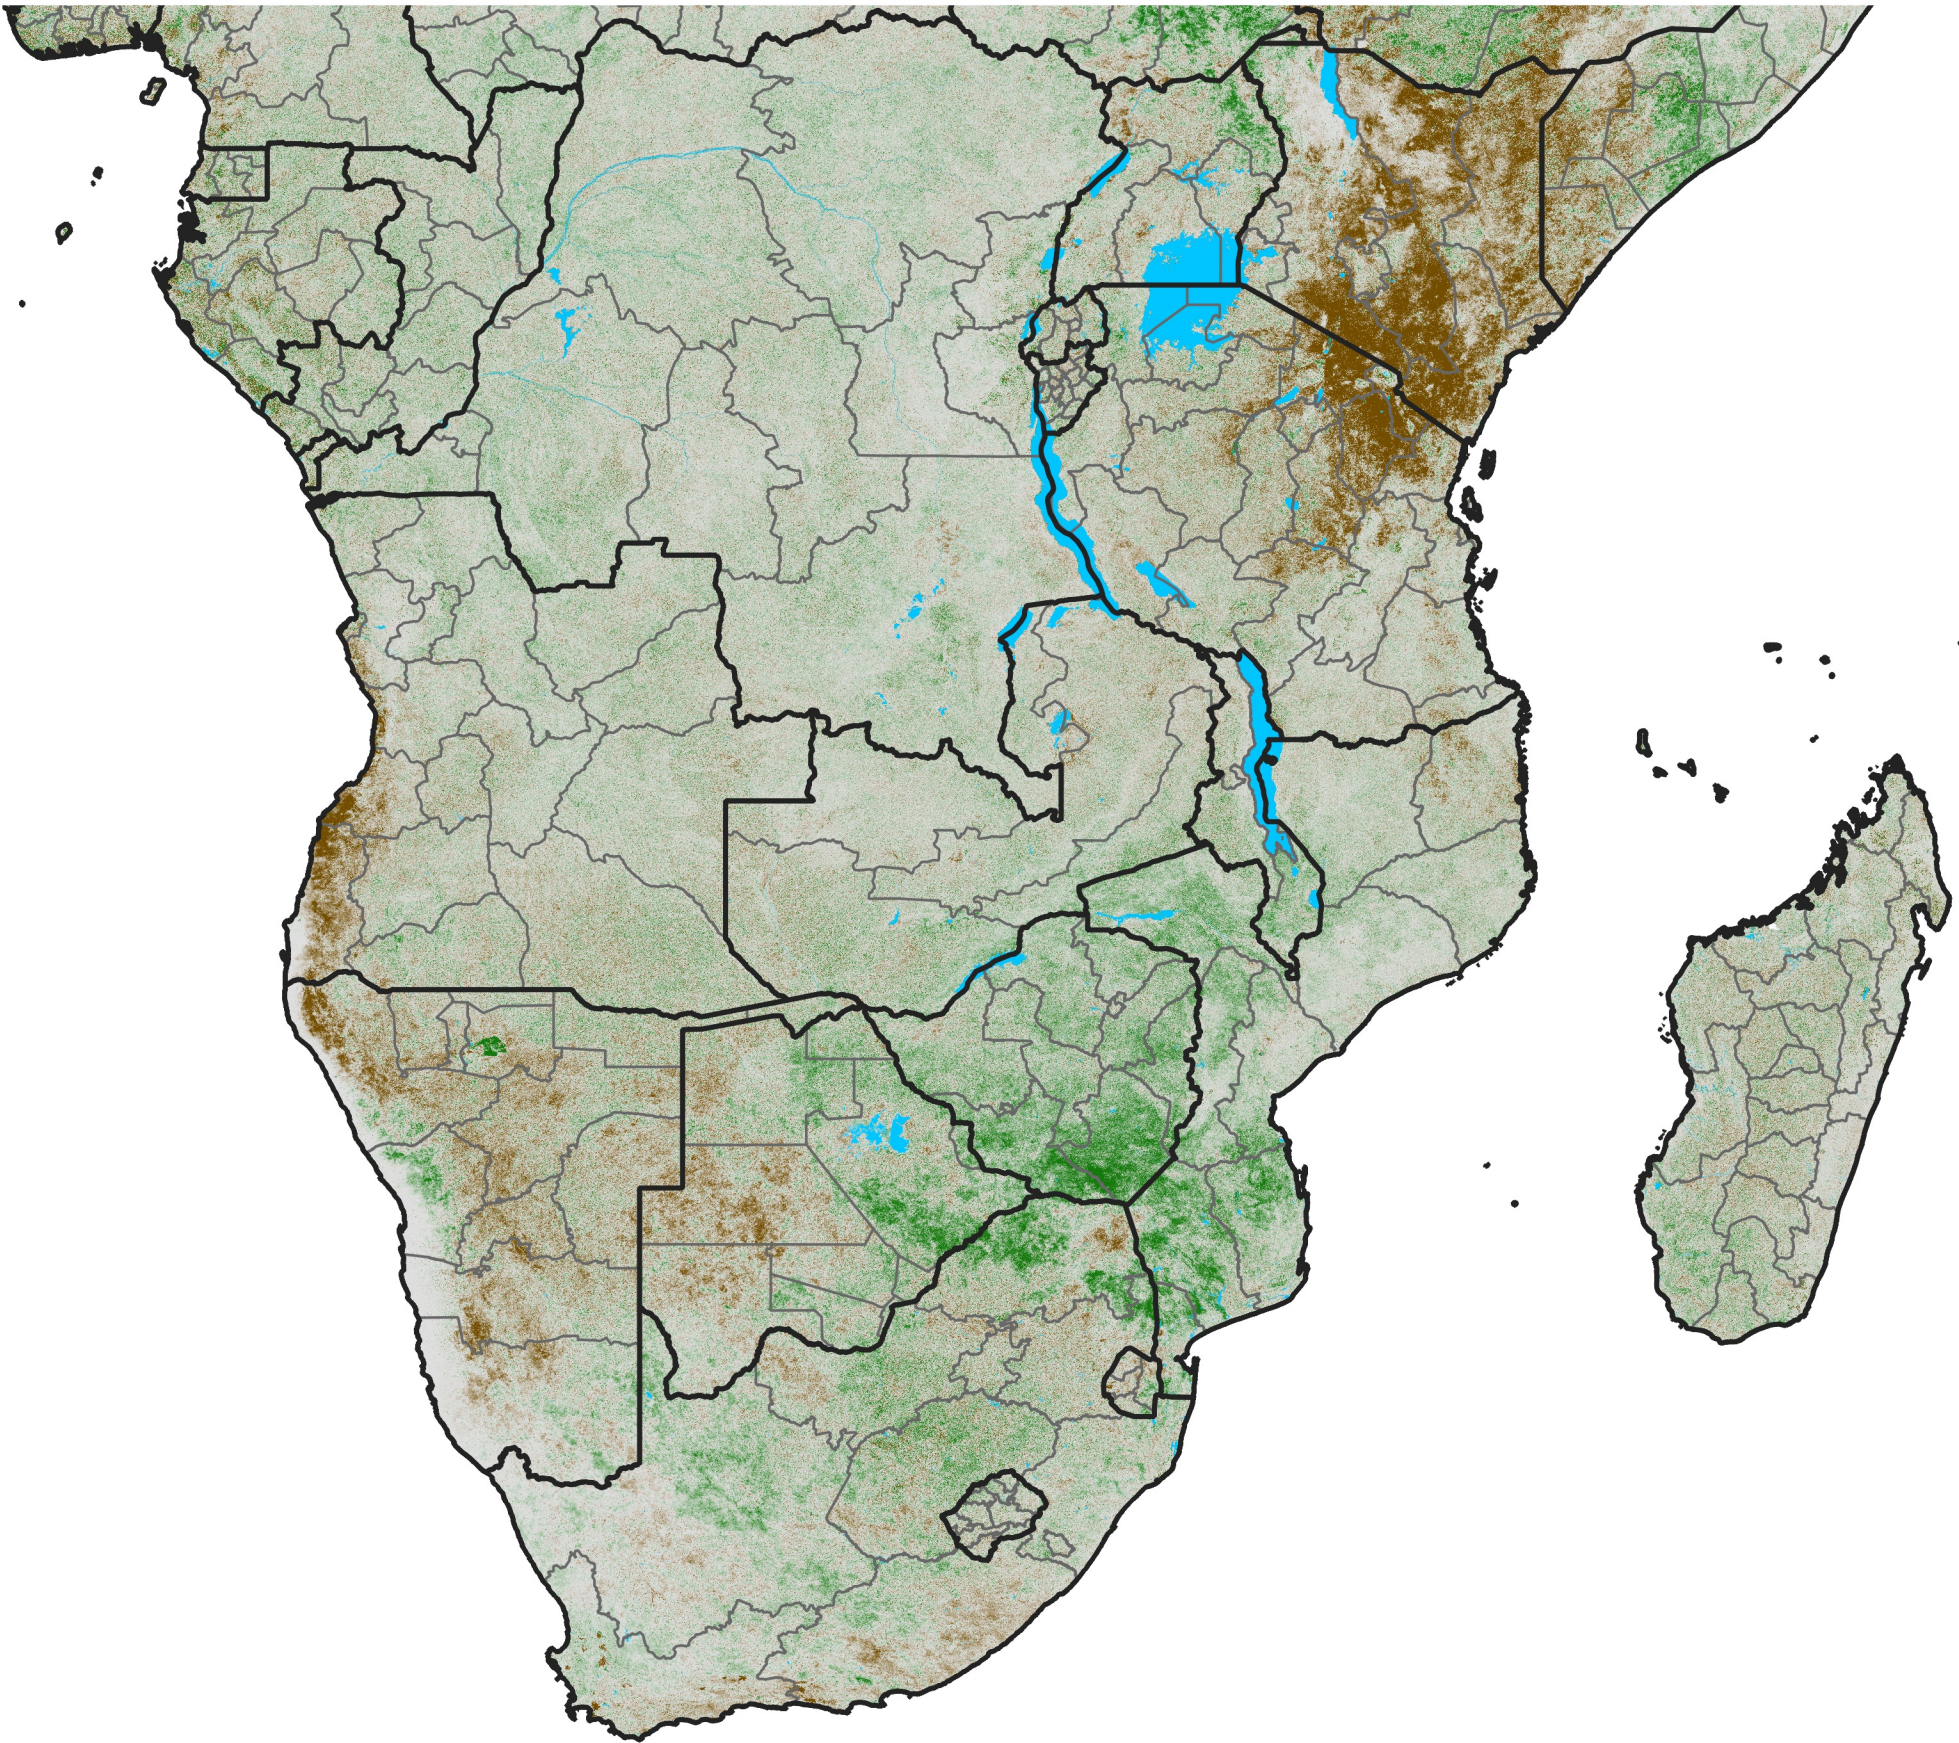

Southern Africa

NDVI Difference

2009 minus 2008

Period 10 / April 01 - 10, 2009

NDVI Difference

<math>< -0.3</math> -0.2 -0.1 -0.05 0.05 0.1 0.2 > 0.3

Negative

No Difference