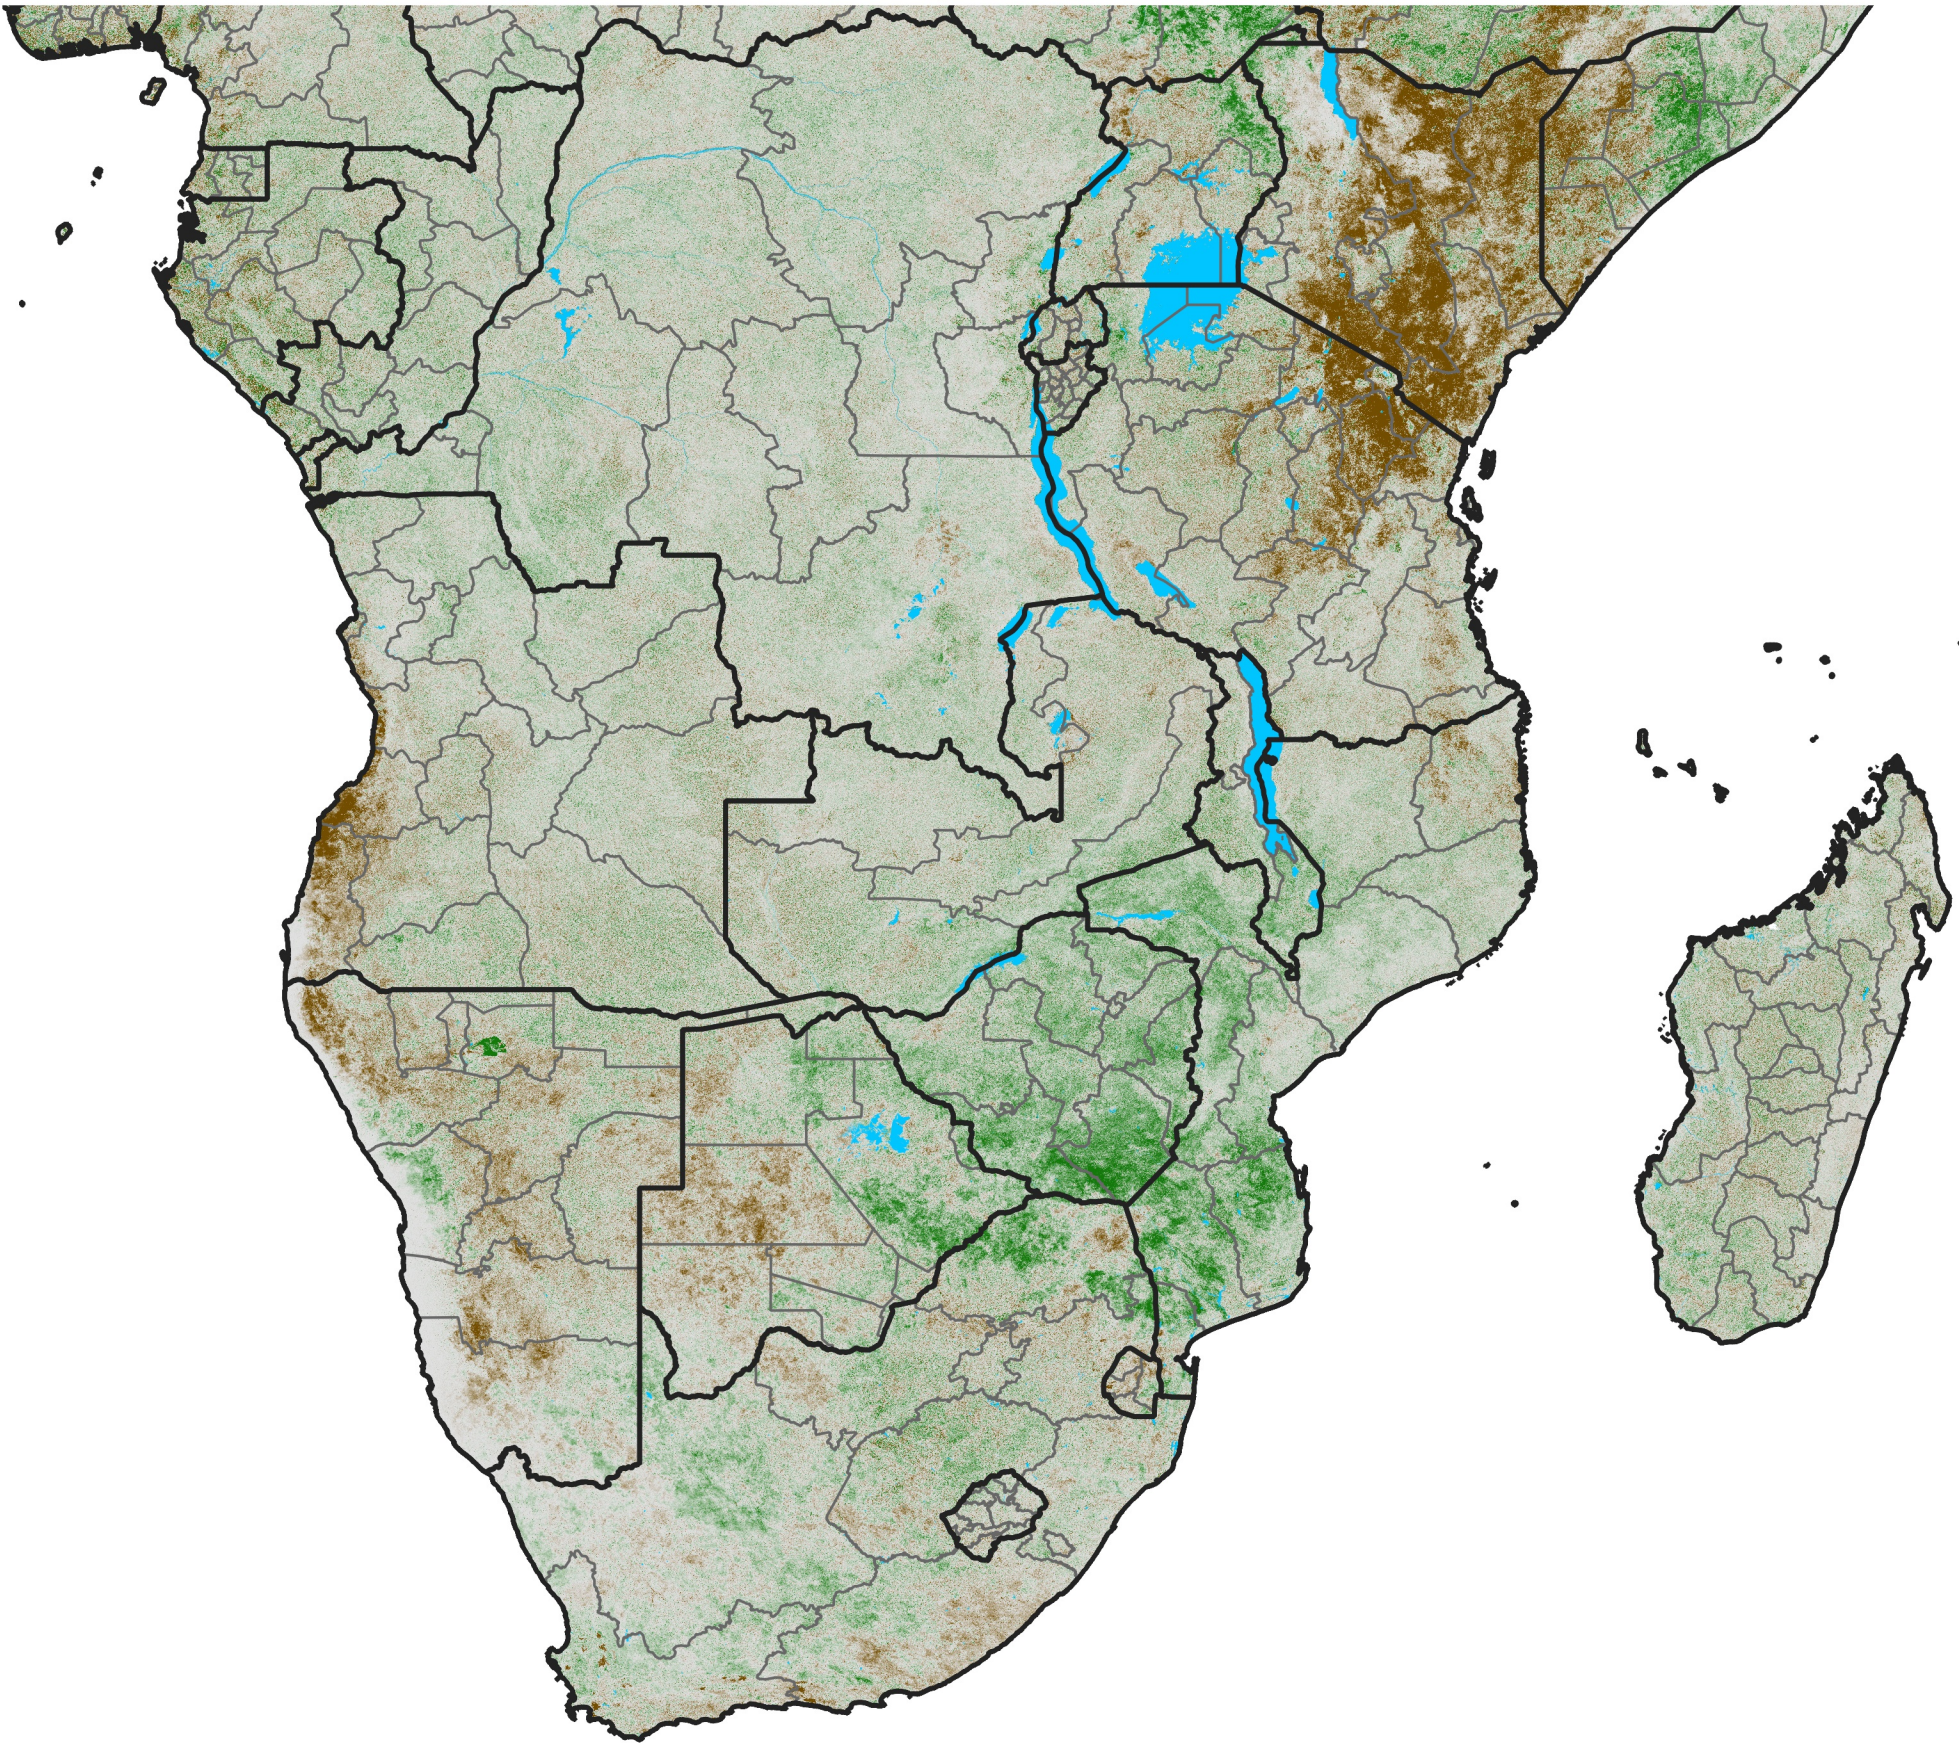

# Southern Africa

## NDVI Difference

2009 minus 2008

Period 11 / April 11 - 20, 2009

### NDVI Difference

< -0.3   -0.2   -0.1   -0.05   0.05   0.1   0.2   >0.3

Negative

No Difference

Positive