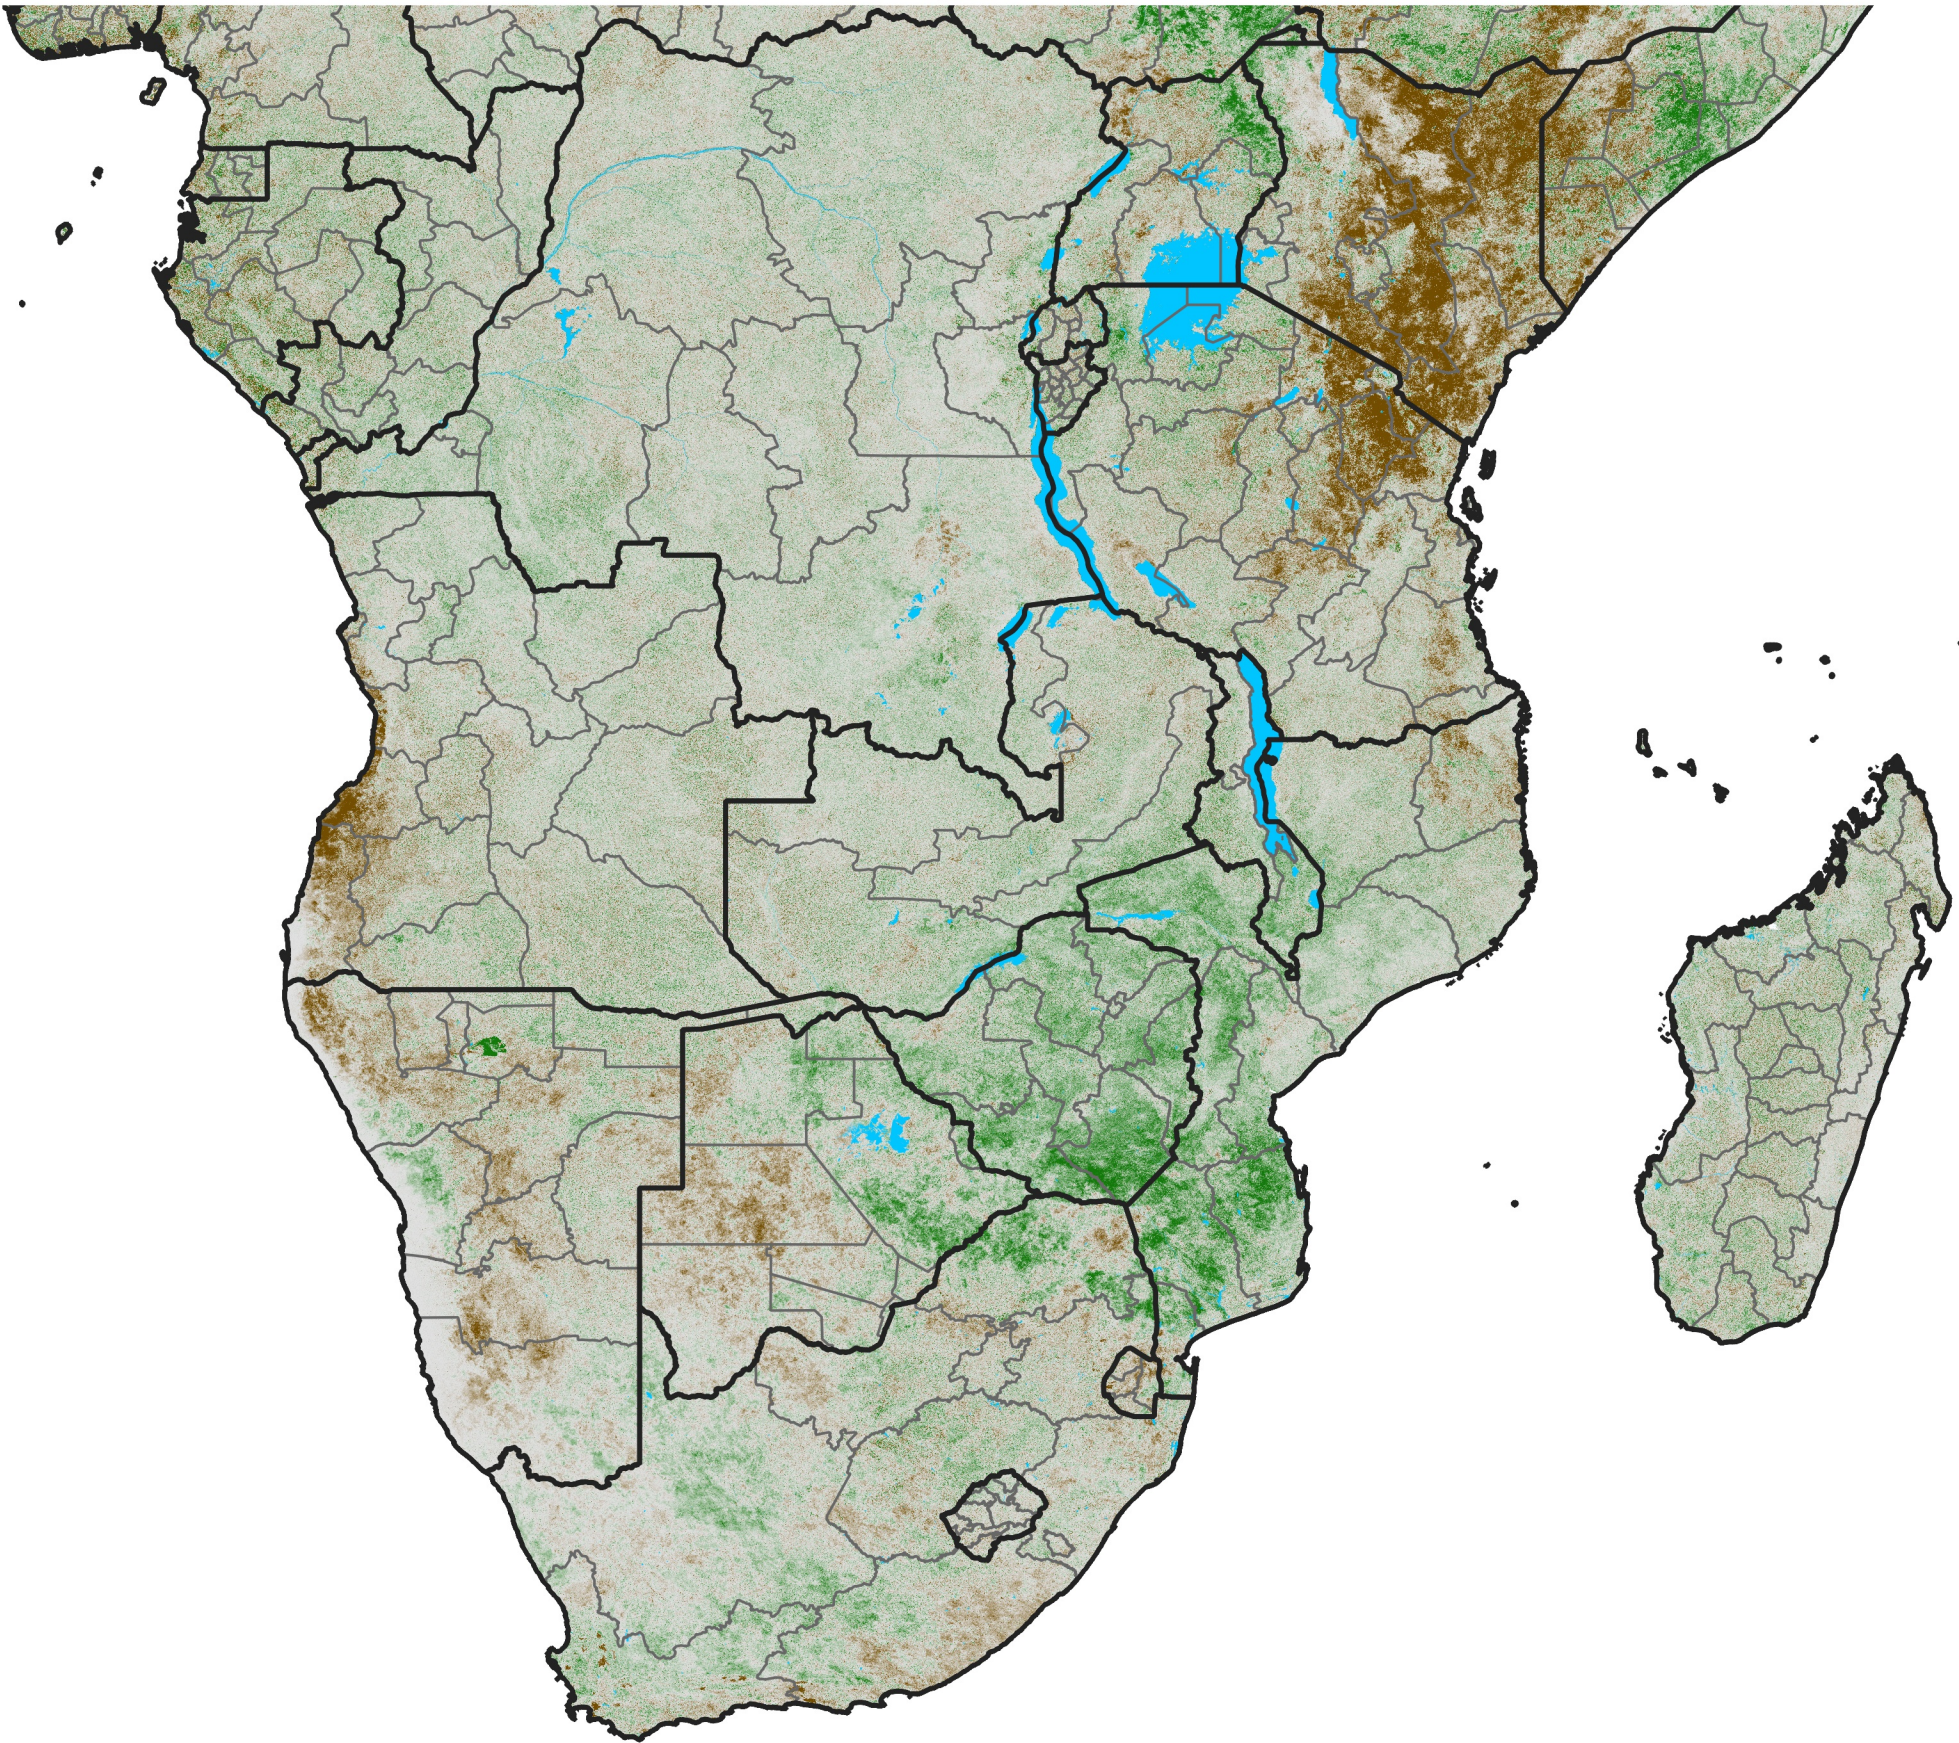

Southern Africa

NDVI Difference

2009 minus 2008

Period 12 / April 21 - 30, 2009

NDVI Difference

< -0.3 -0.2 -0.1 -0.05 0.05 0.1 0.2 >0.3

Negative

No Difference