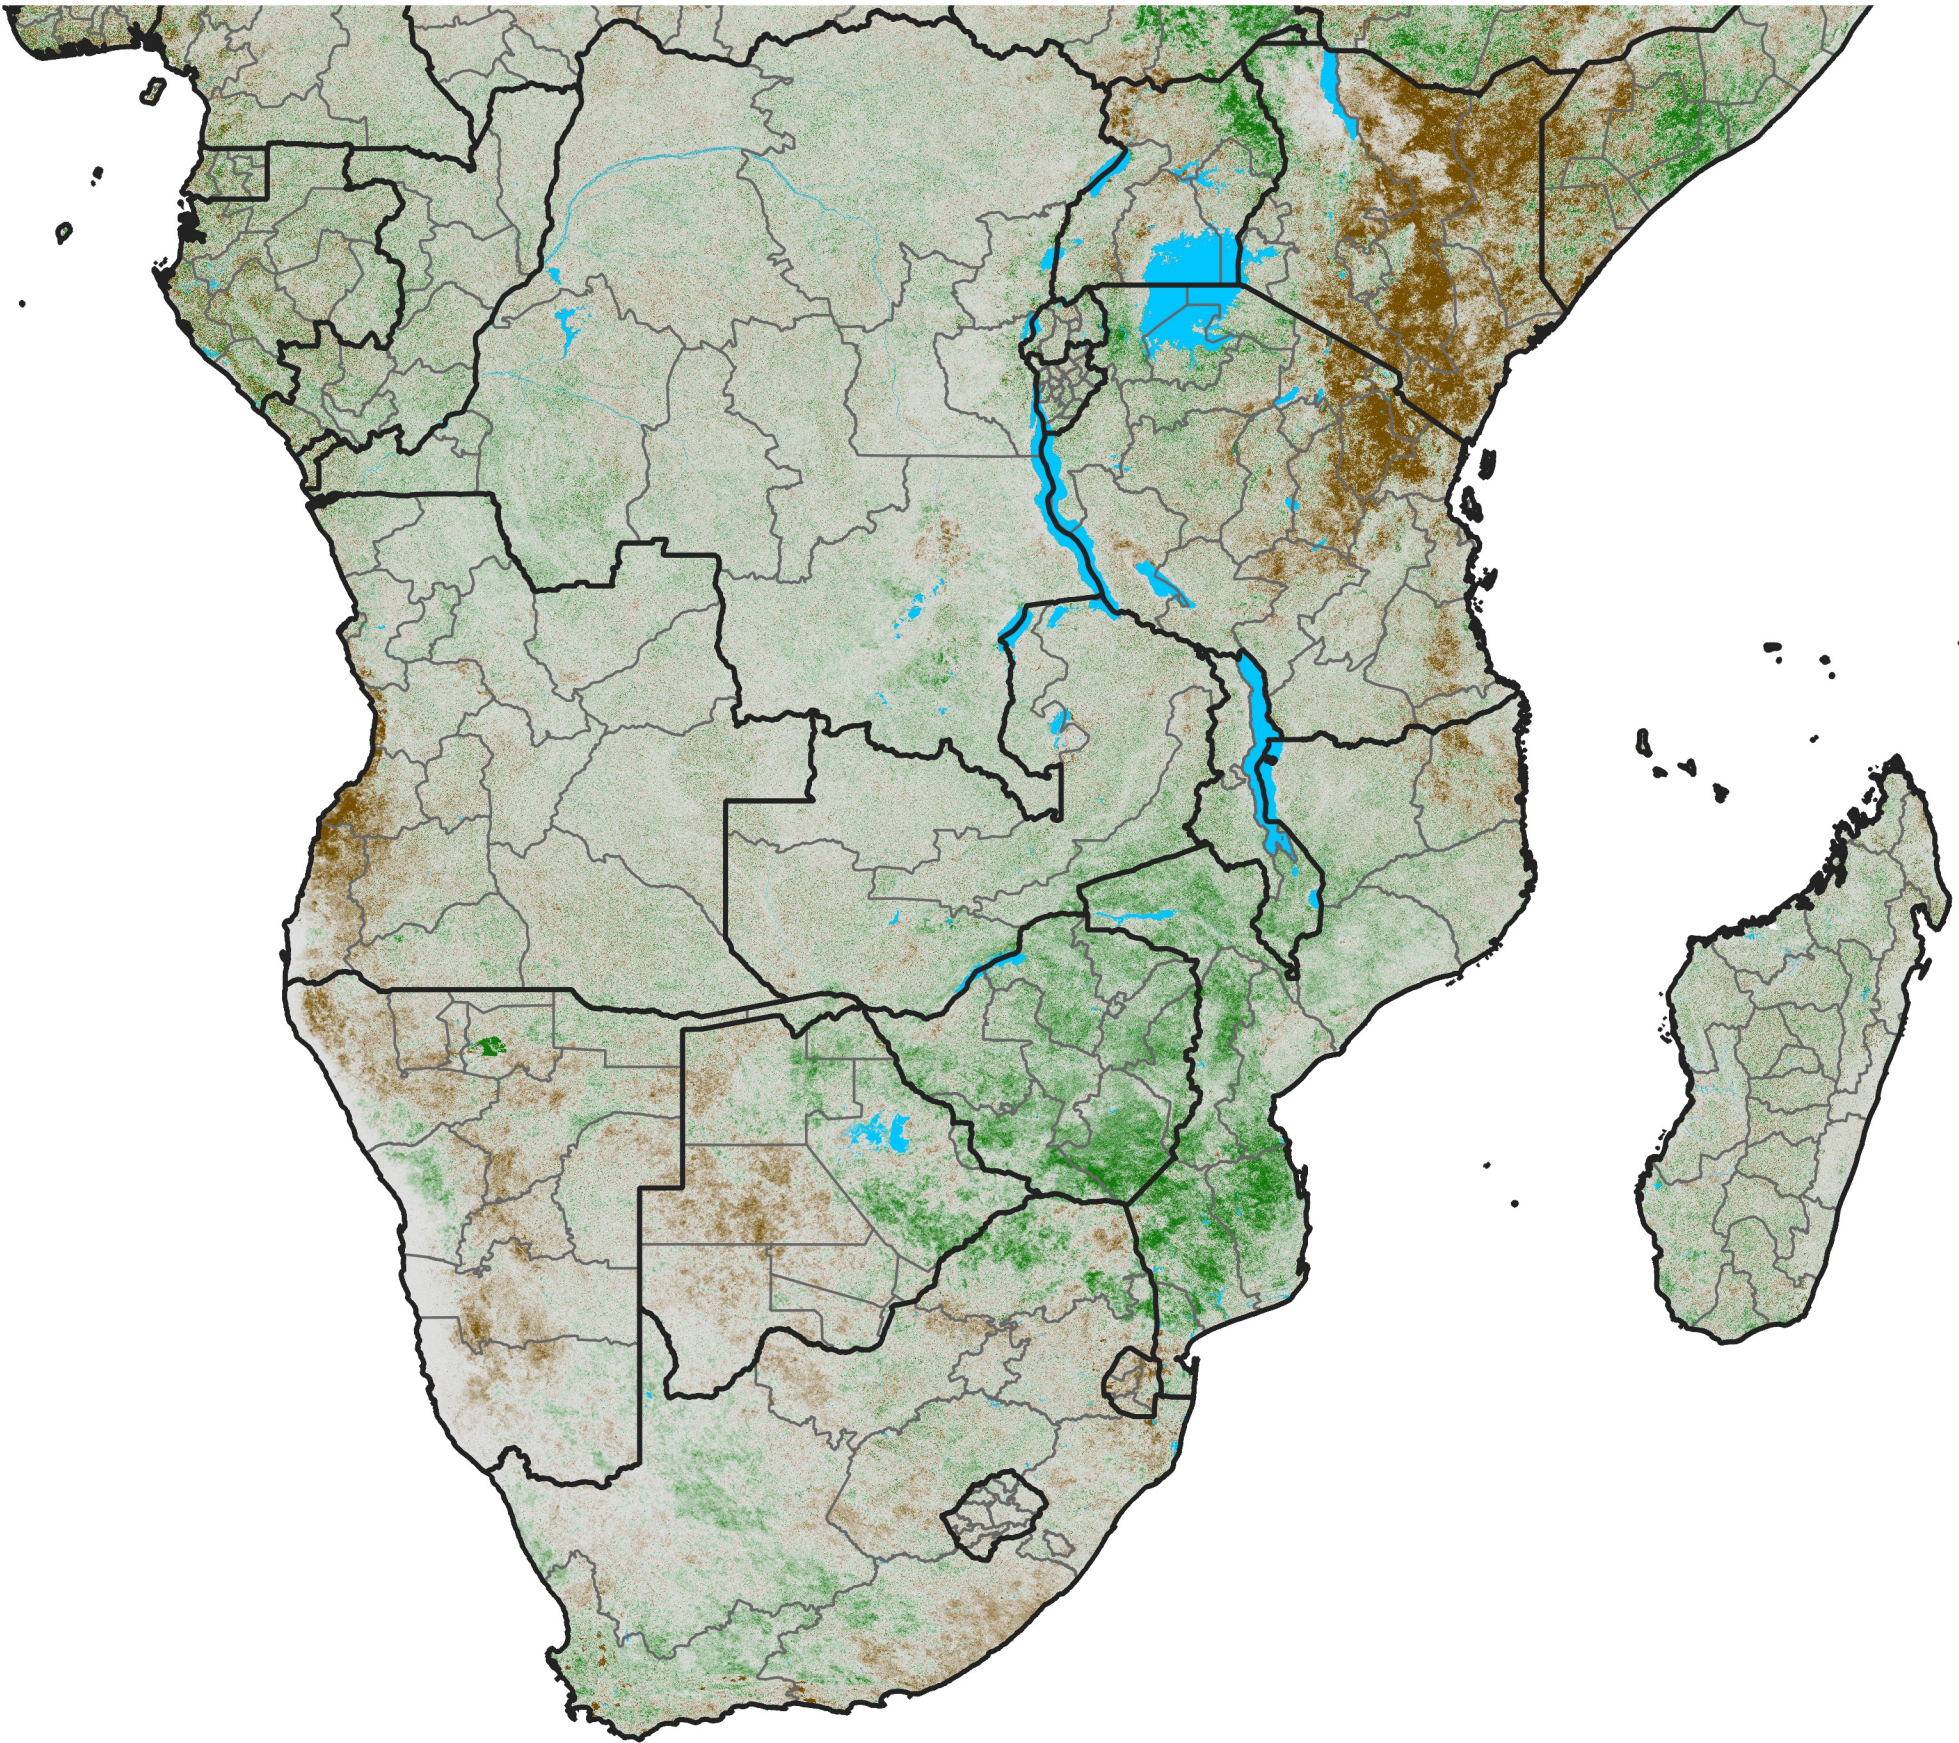

Southern Africa

NDVI Difference

2009 minus 2008

Period 13 / May 01 - 10, 2009

NDVI Difference

<math>< -0.3</math> -0.2 -0.1 -0.05 0.05 0.1 0.2 > 0.3

Negative

No Difference