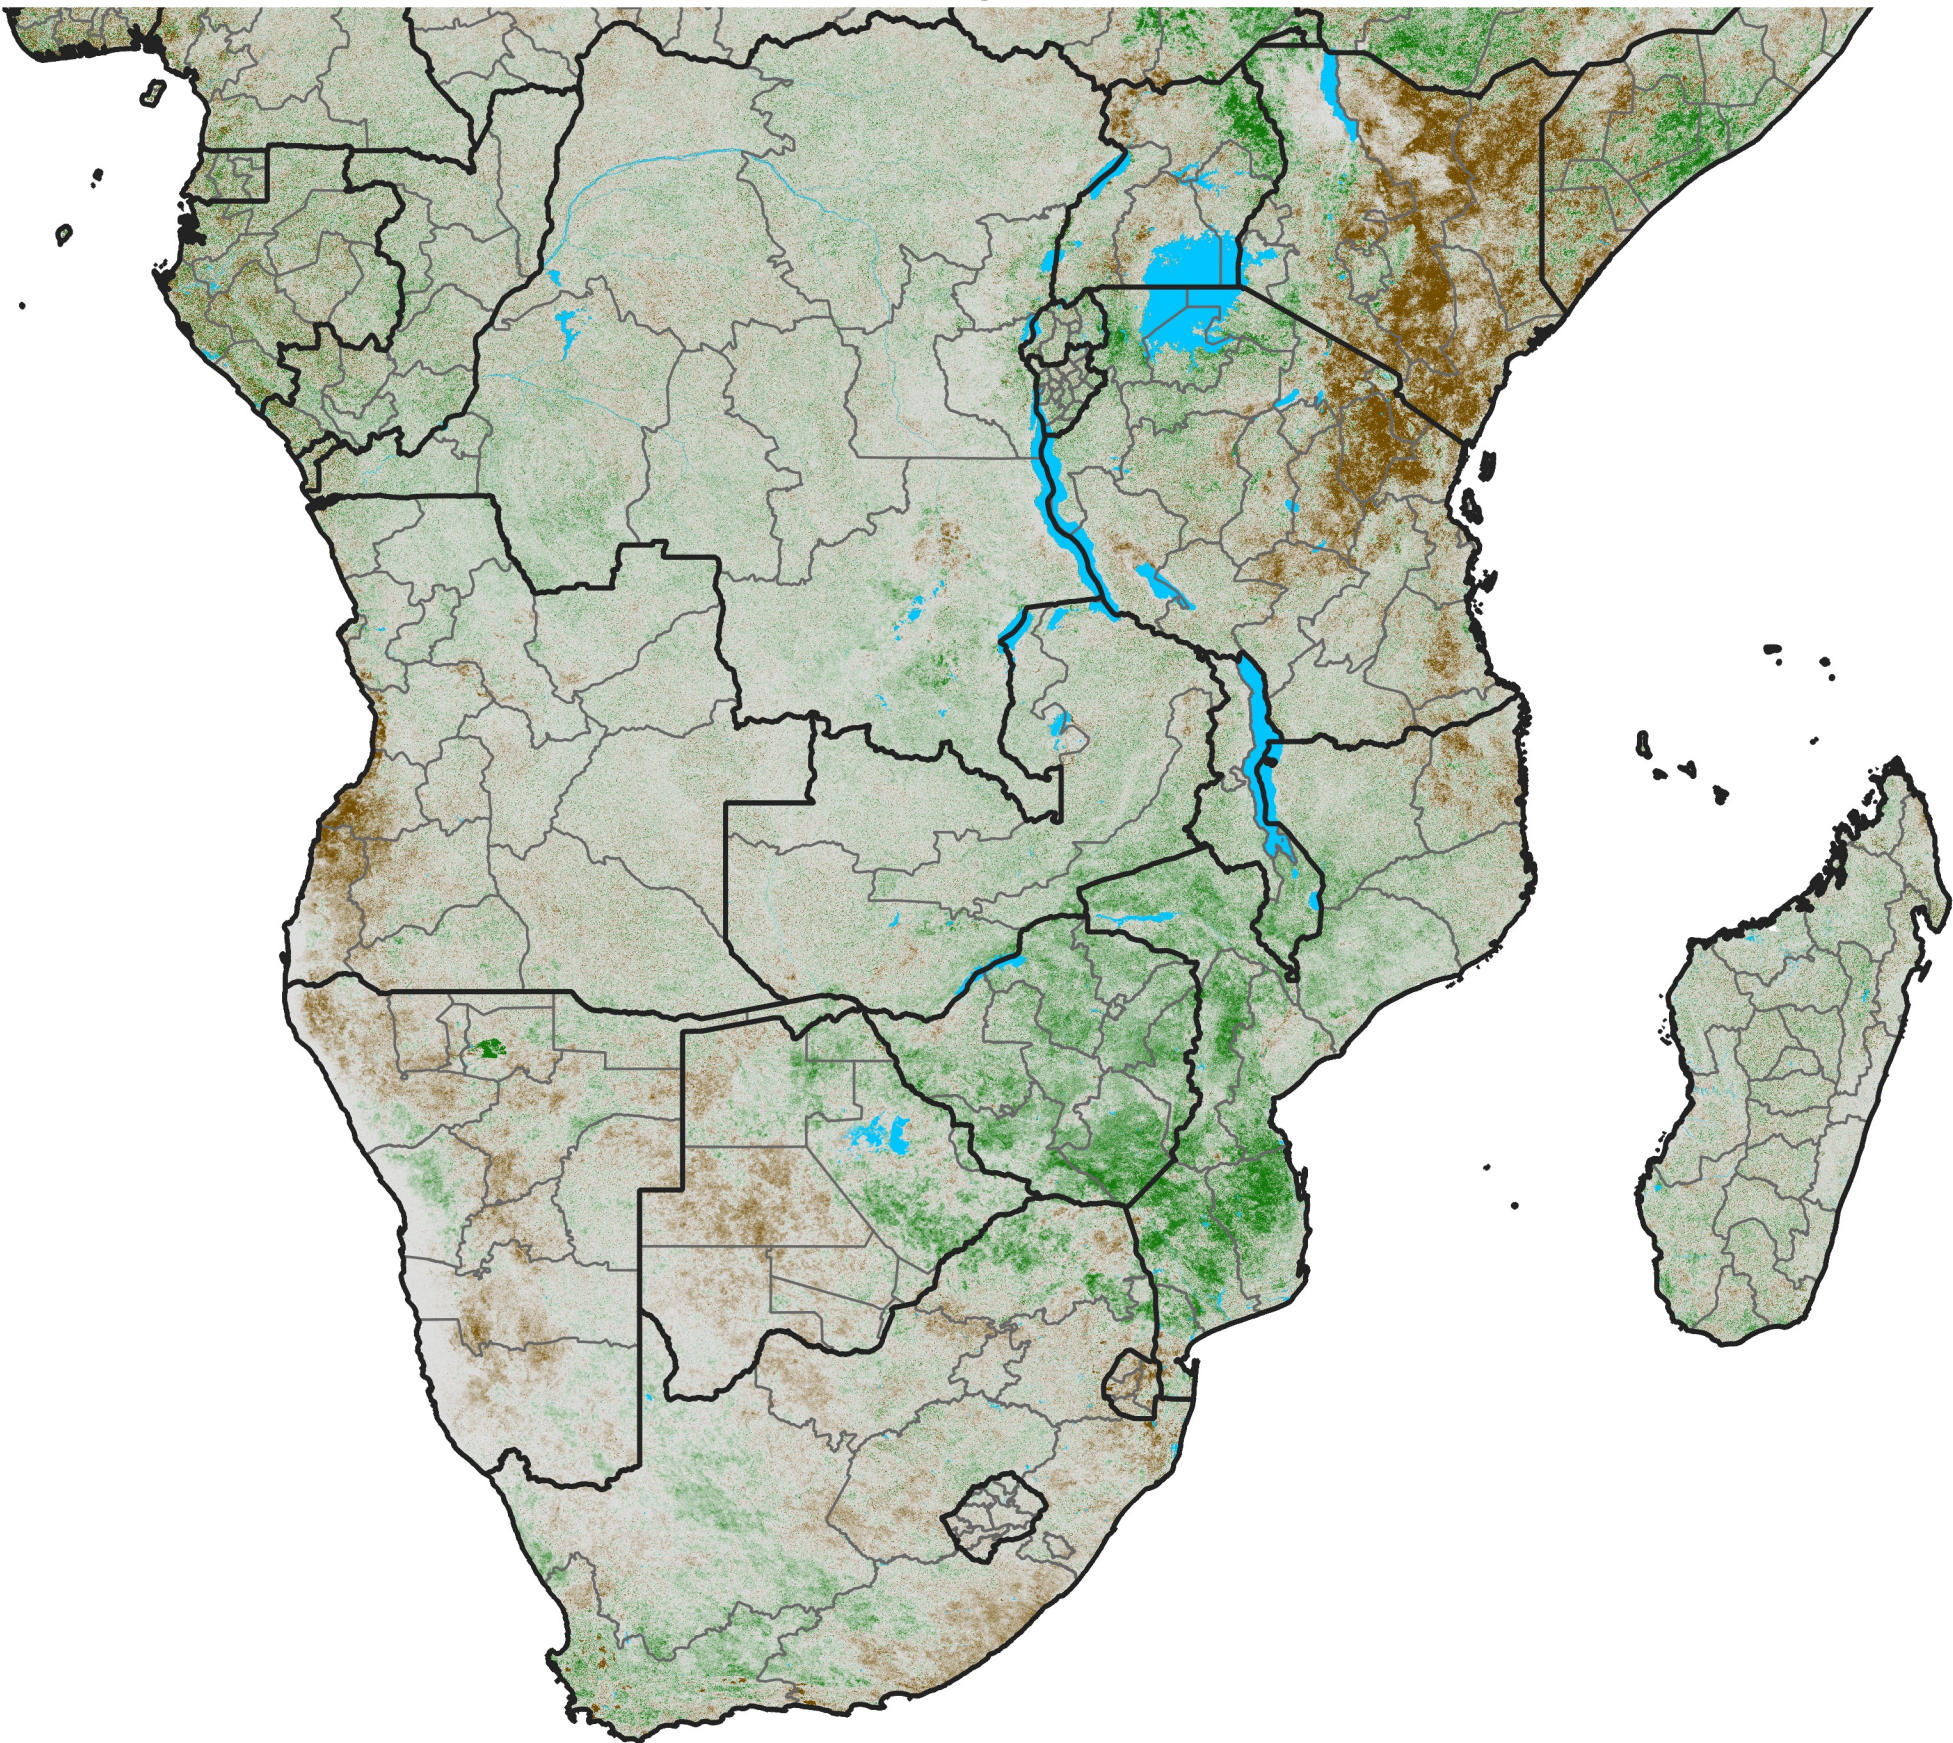

Southern Africa NDVI Difference

2009 minus 2008

Period 14 / May 11 - 20, 2009

NDVI Difference

< -0.3 -0.2 -0.1 -0.05 0.05 0.1 0.2 > 0.3

Negative

No Difference

Positive