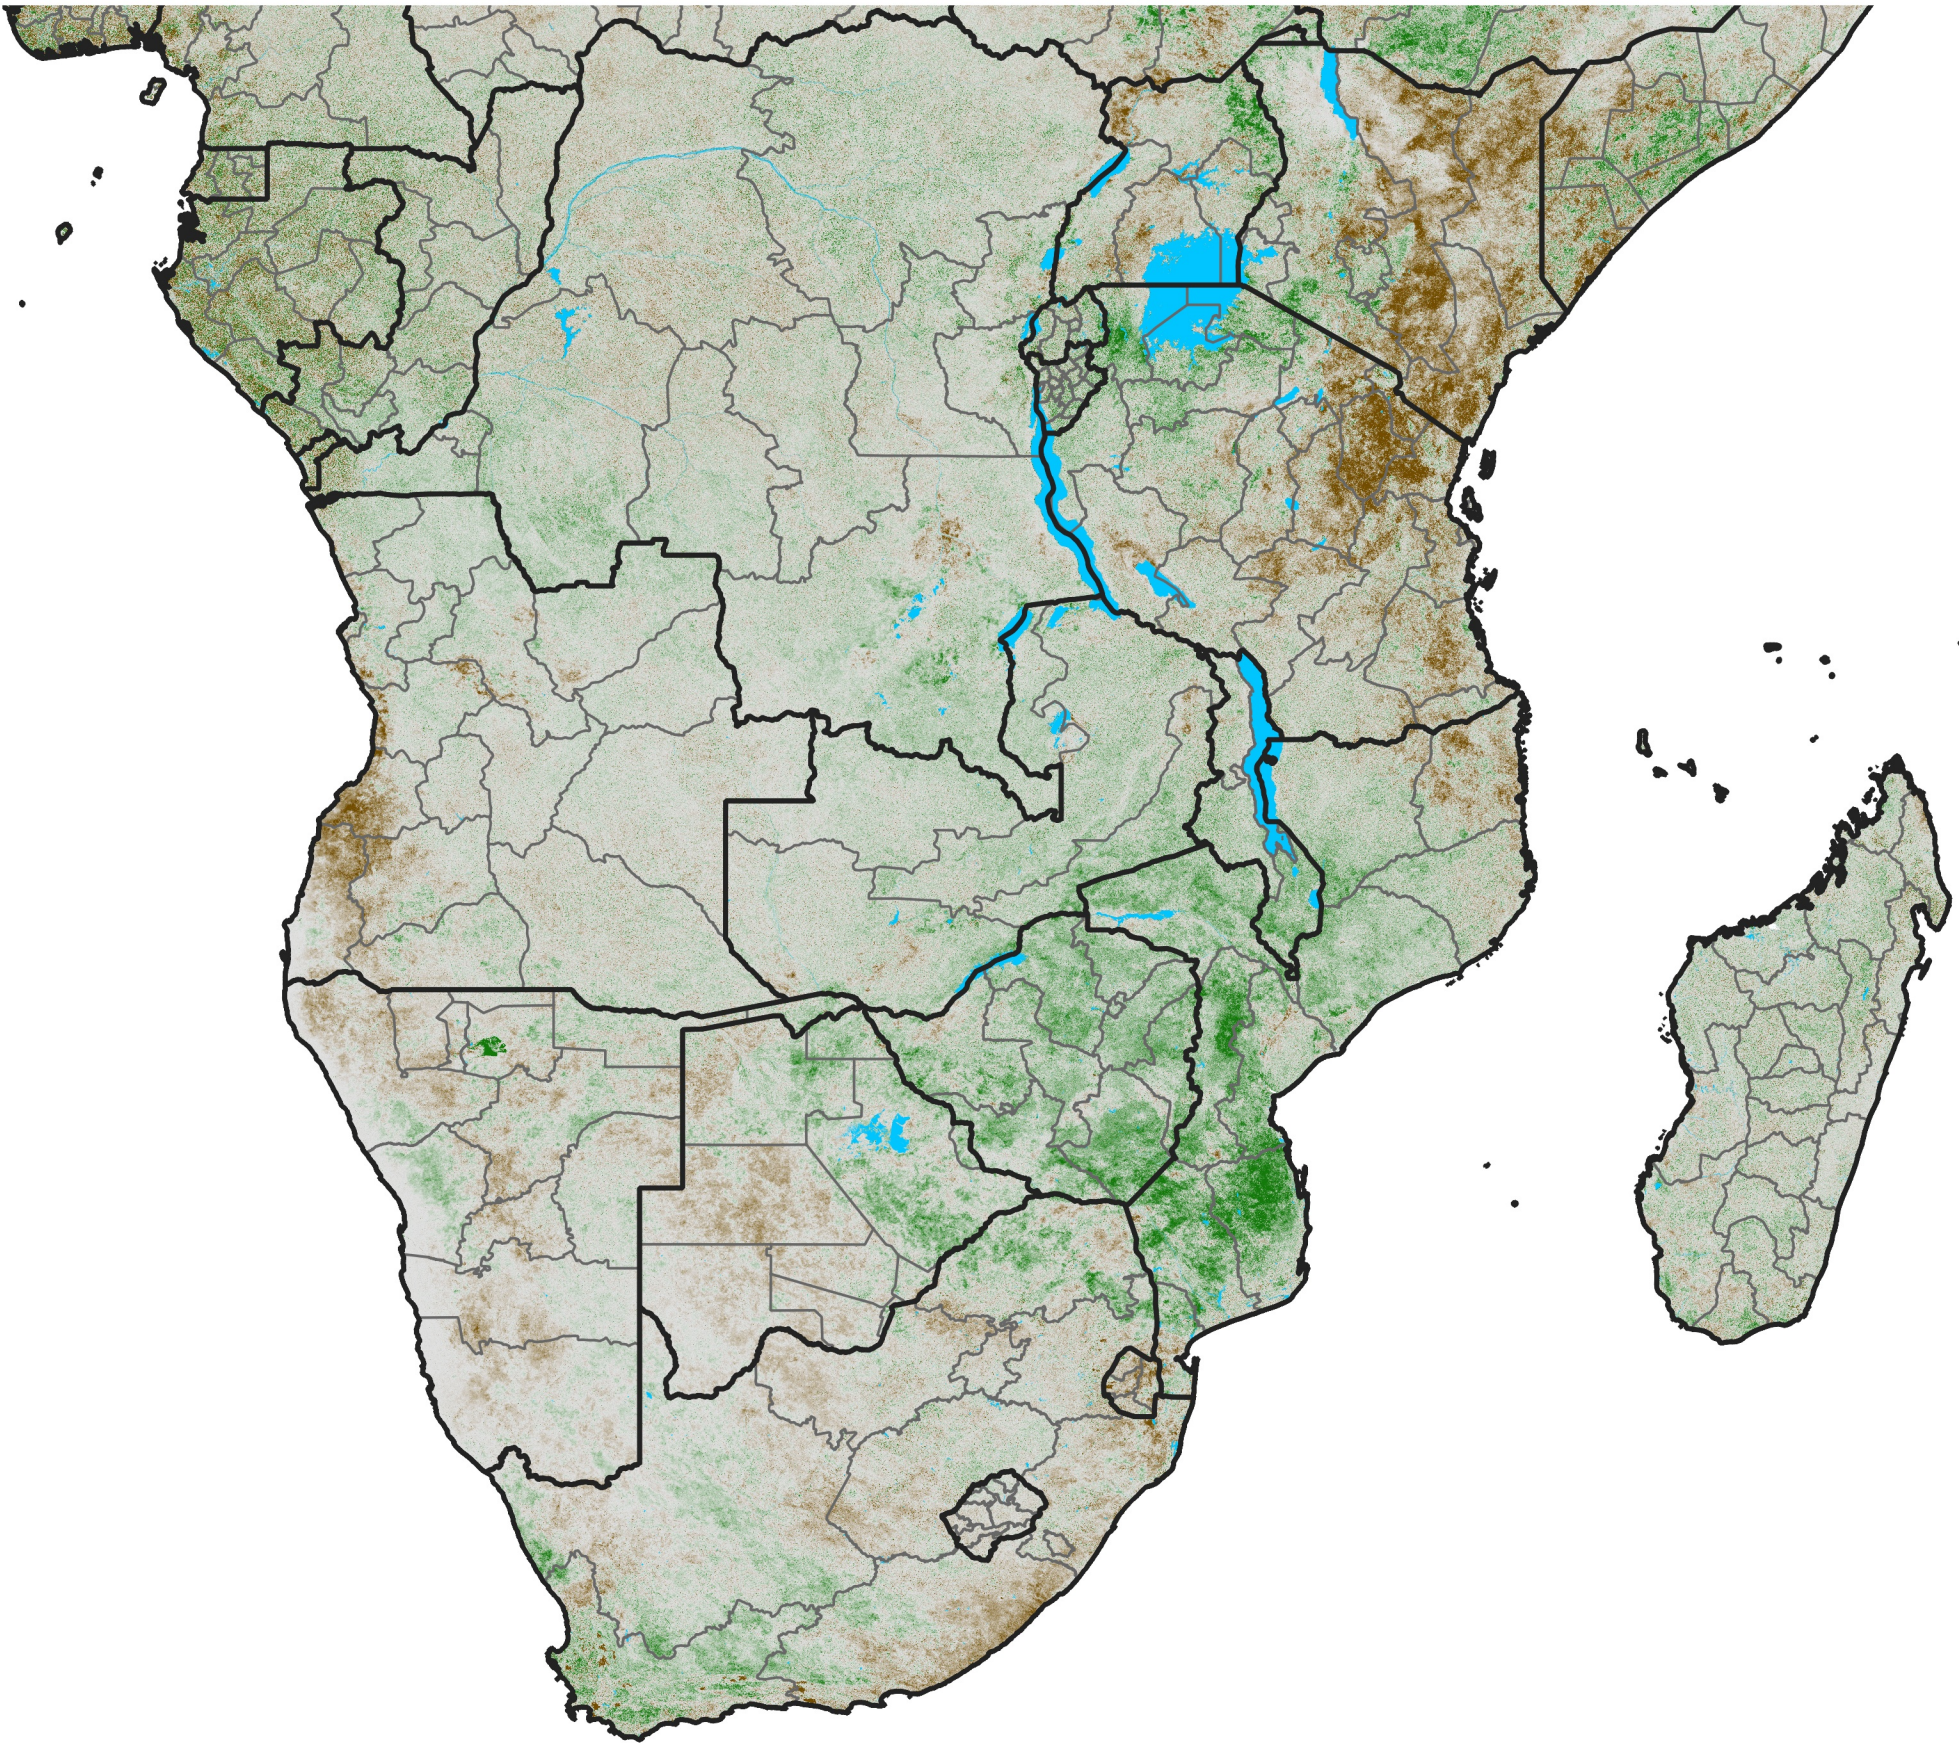

# Southern Africa

## NDVI Difference

2009 minus 2008

Period 16 / June 01 - 10, 2009

### NDVI Difference

< -0.3   -0.2   -0.1   -0.05   0.05   0.1   0.2   >0.3

Negative

No Difference

Positive