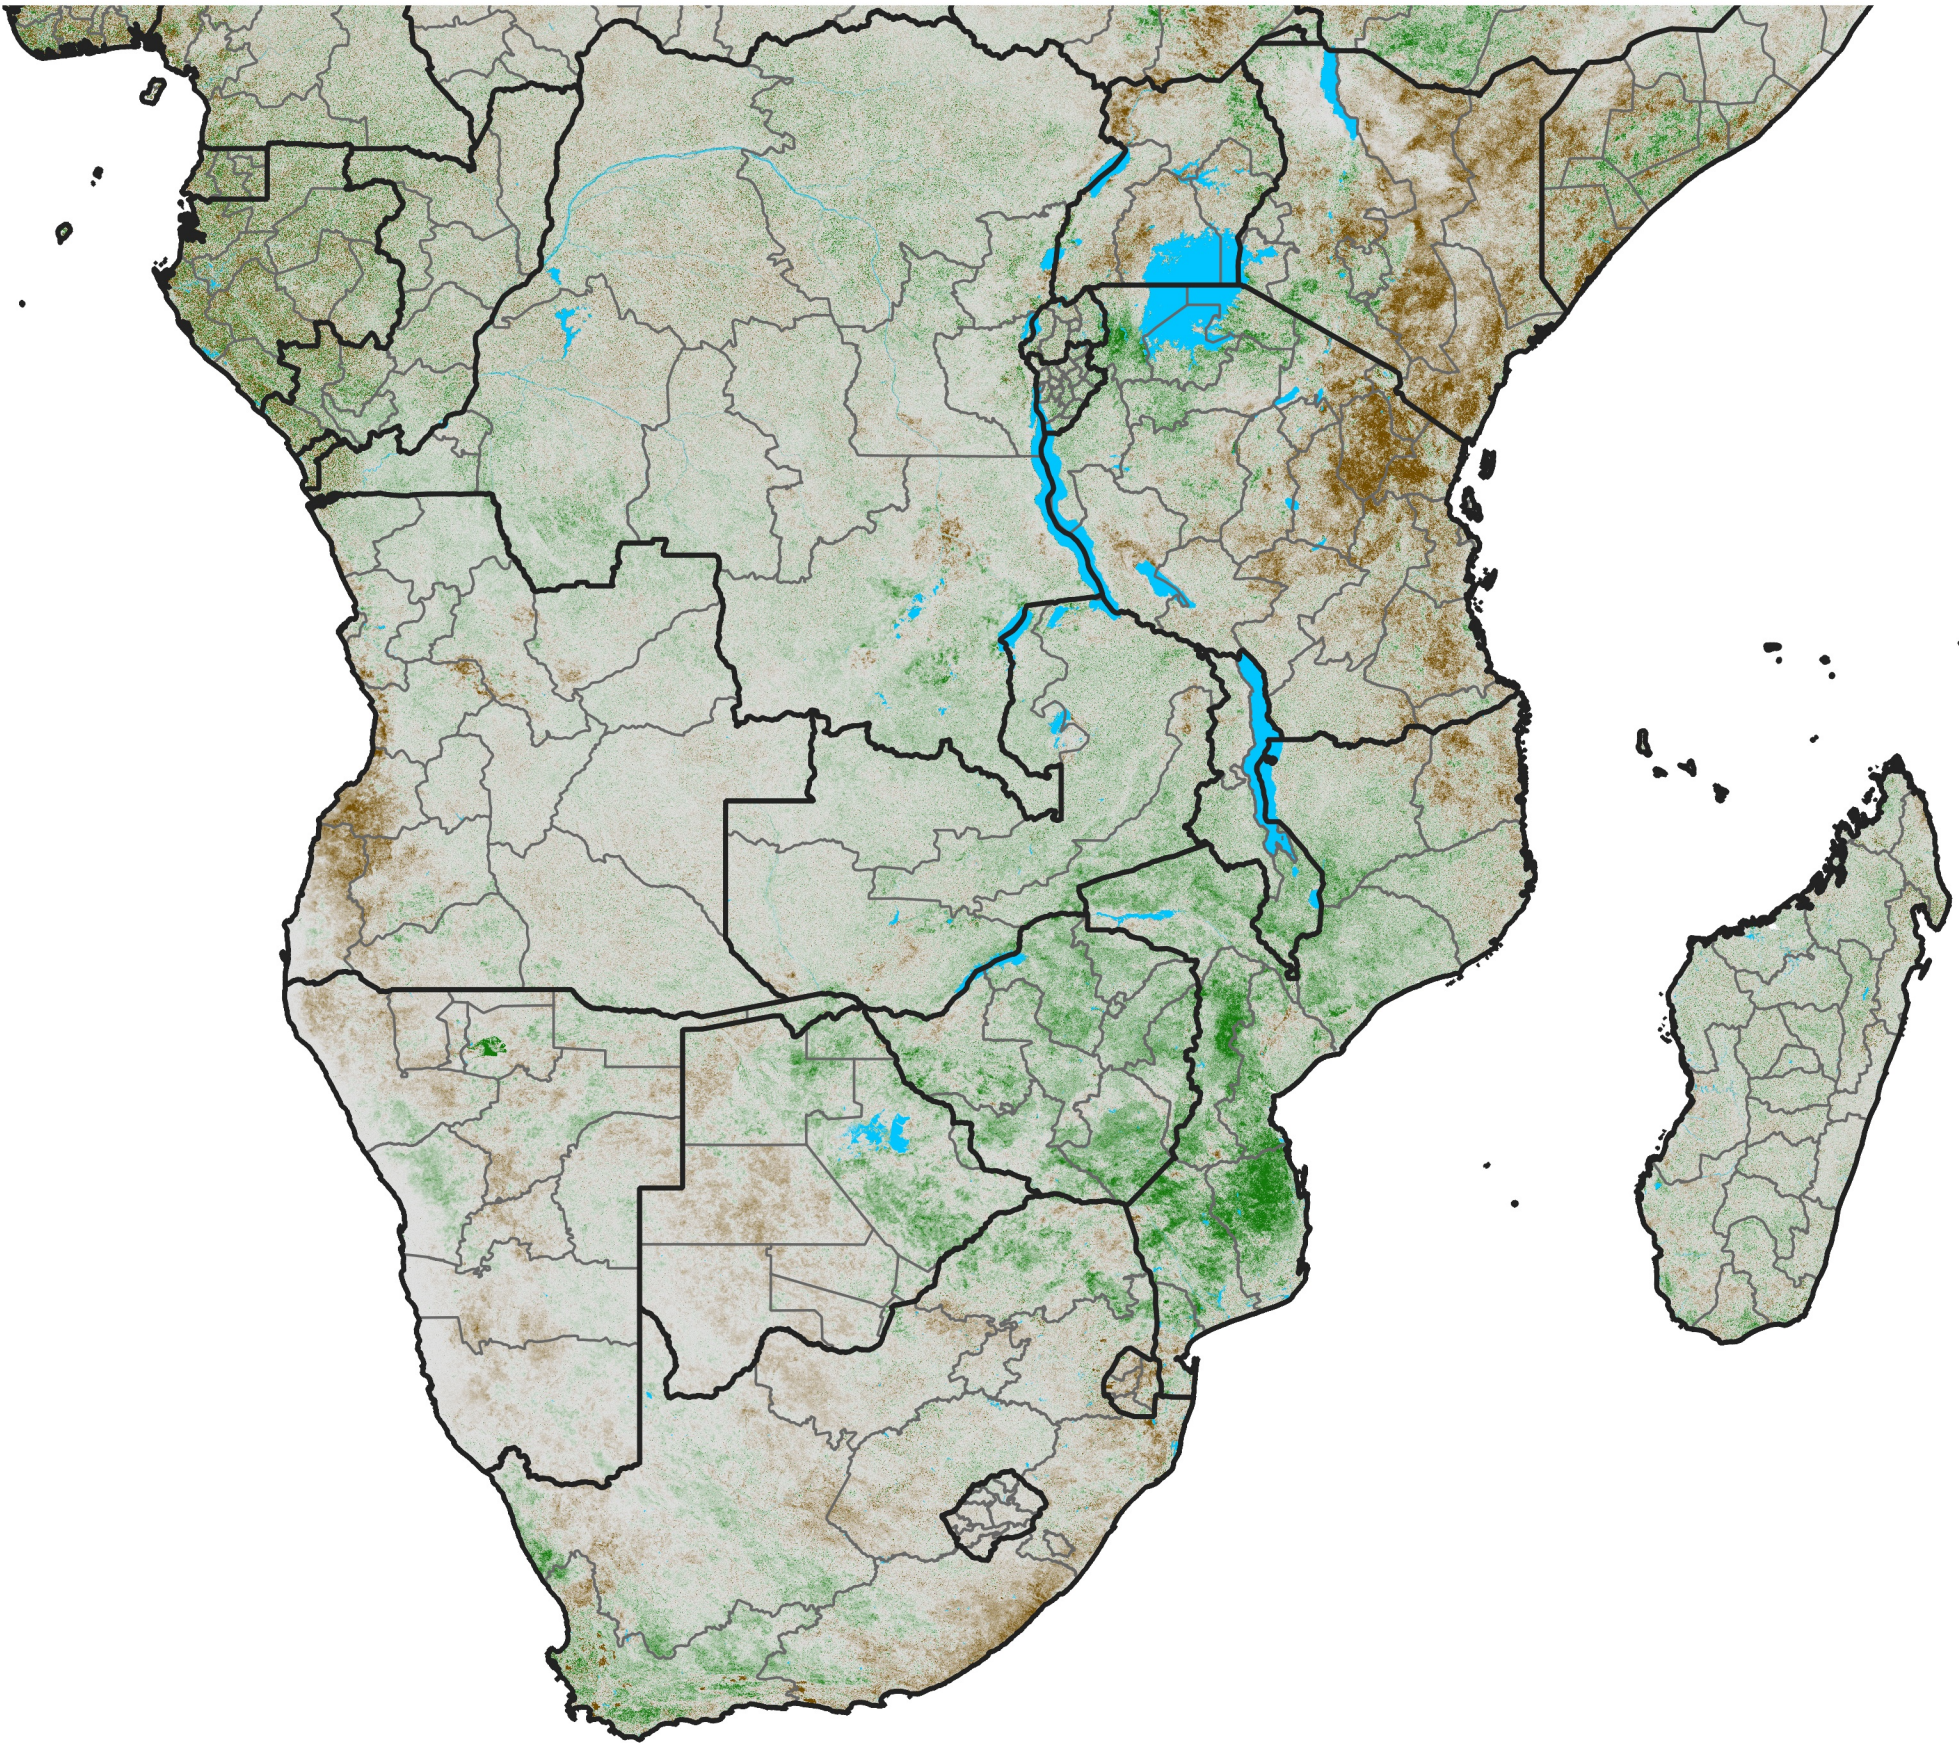

# Southern Africa

## NDVI Difference

2009 minus 2008

Period 17 / June 11 - 20, 2009

### NDVI Difference

< -0.3   -0.2   -0.1   -0.05   0.05   0.1   0.2   >0.3

Negative

No Difference

Positive