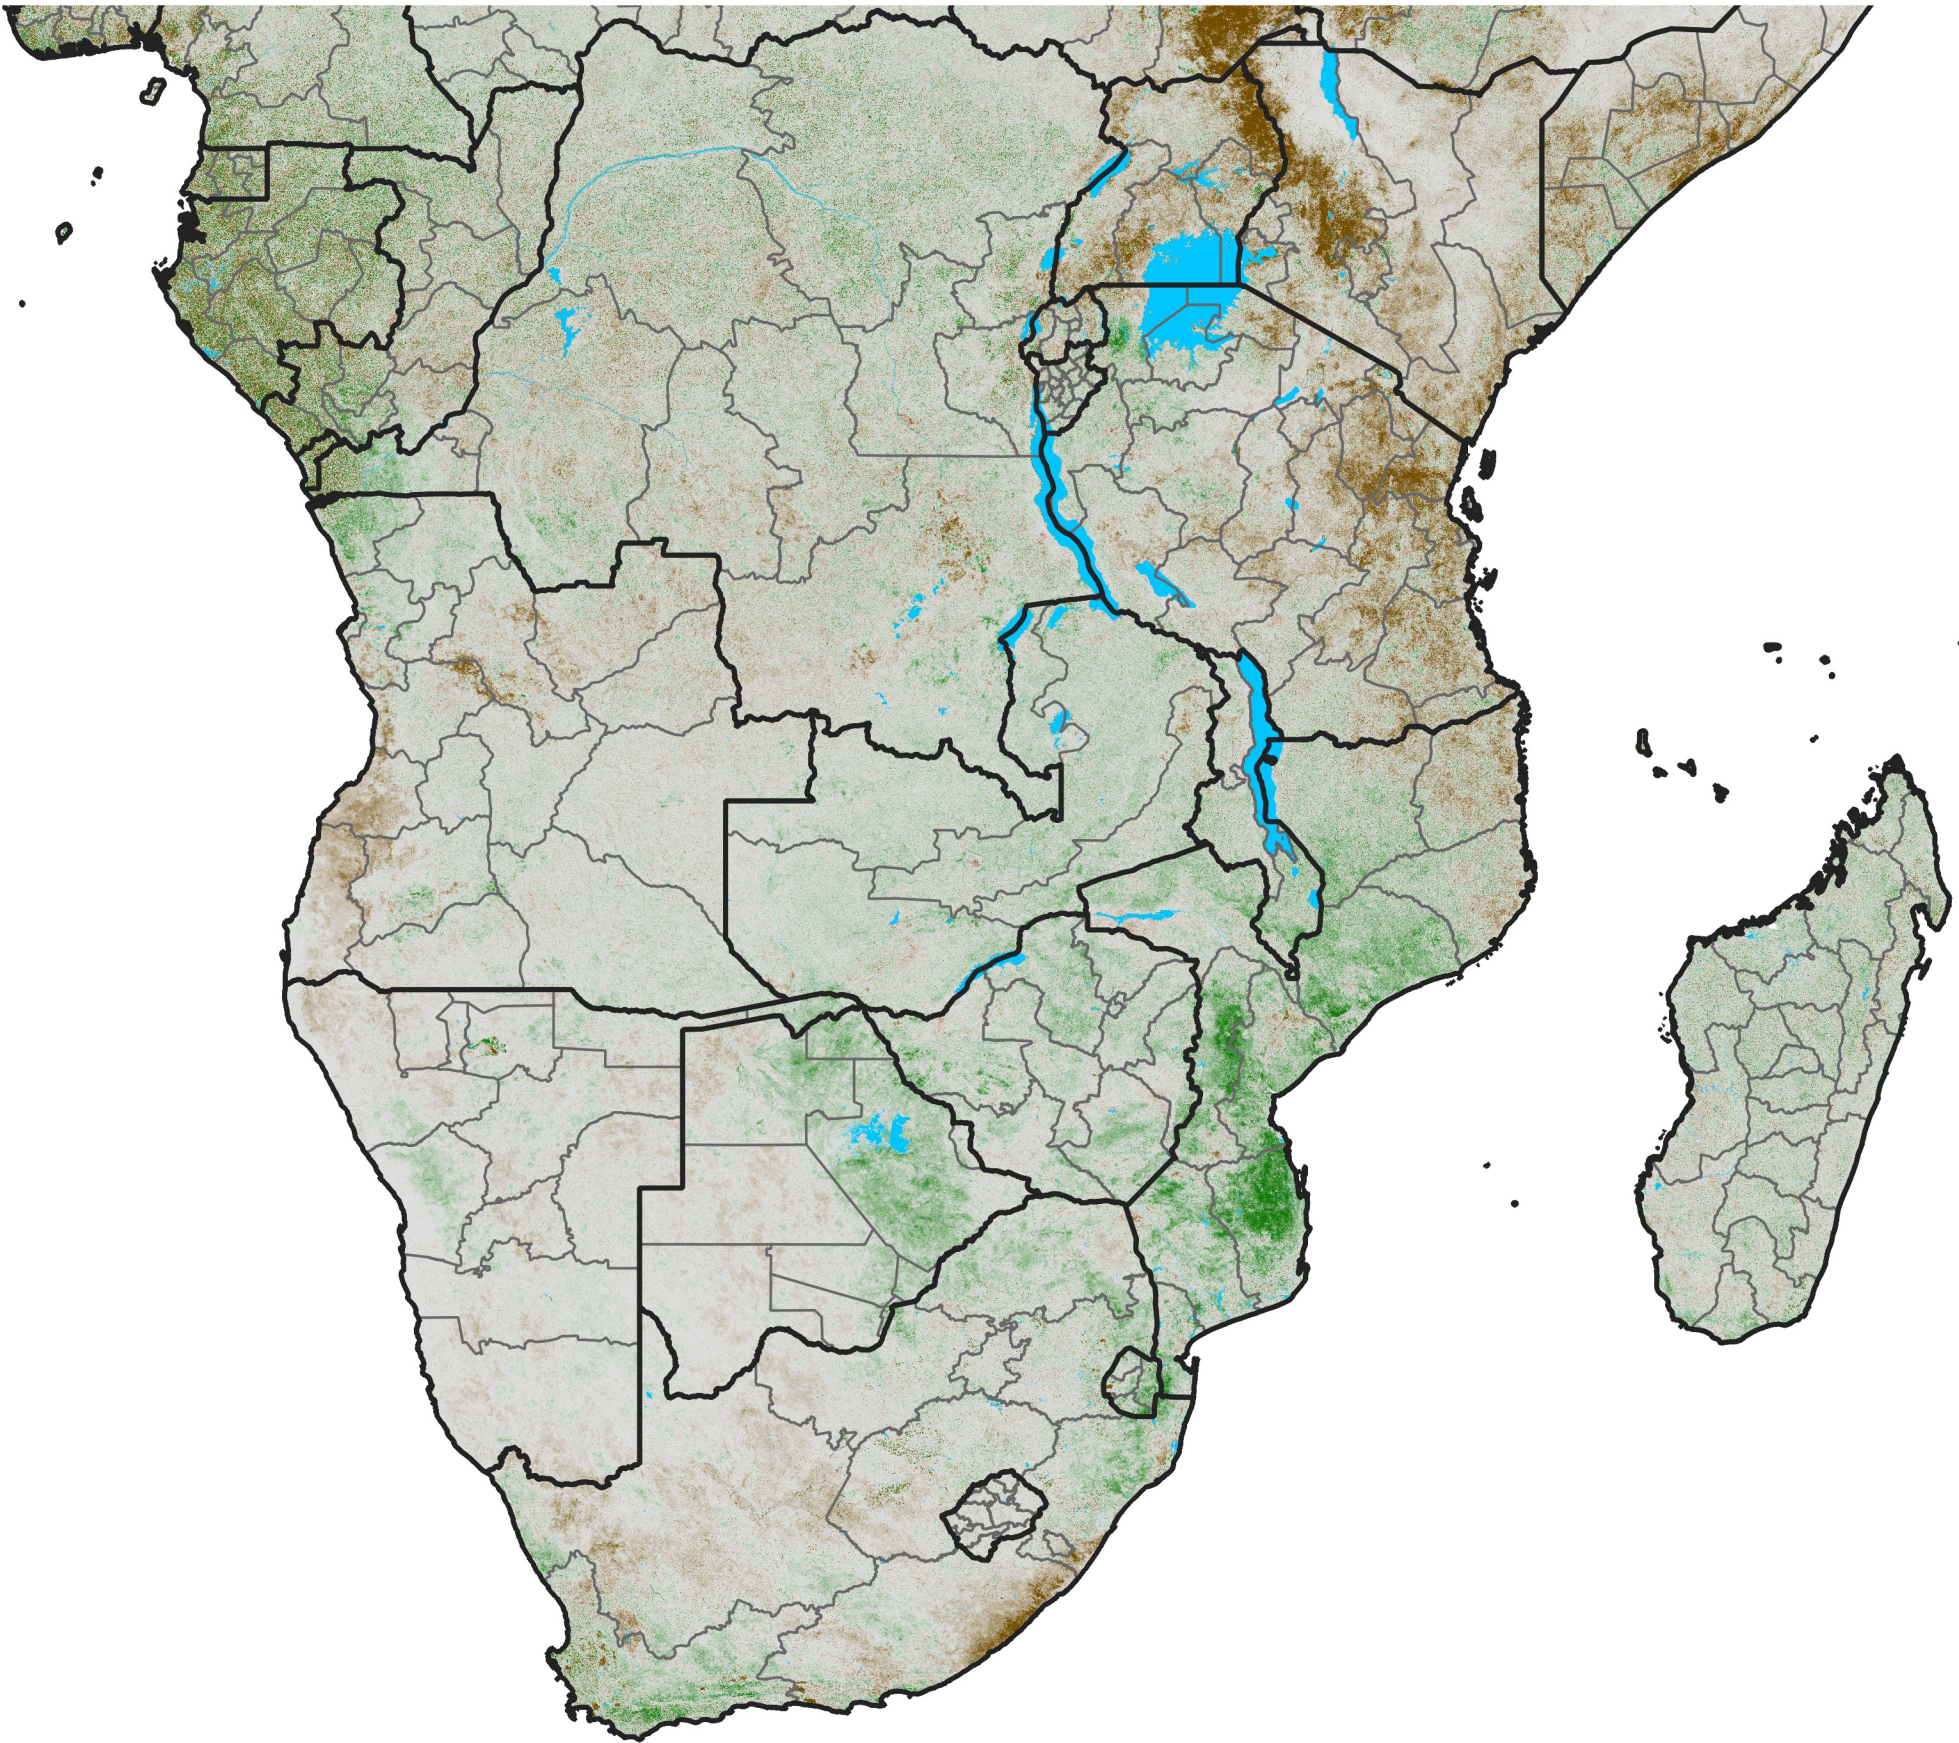

# Southern Africa

## NDVI Difference

2009 minus 2008

Period 22 / August 01 - 10, 2009

### NDVI Difference

< -0.3   -0.2   -0.1   -0.05   0.05   0.1   0.2   >0.3

Negative

No Difference

Positive