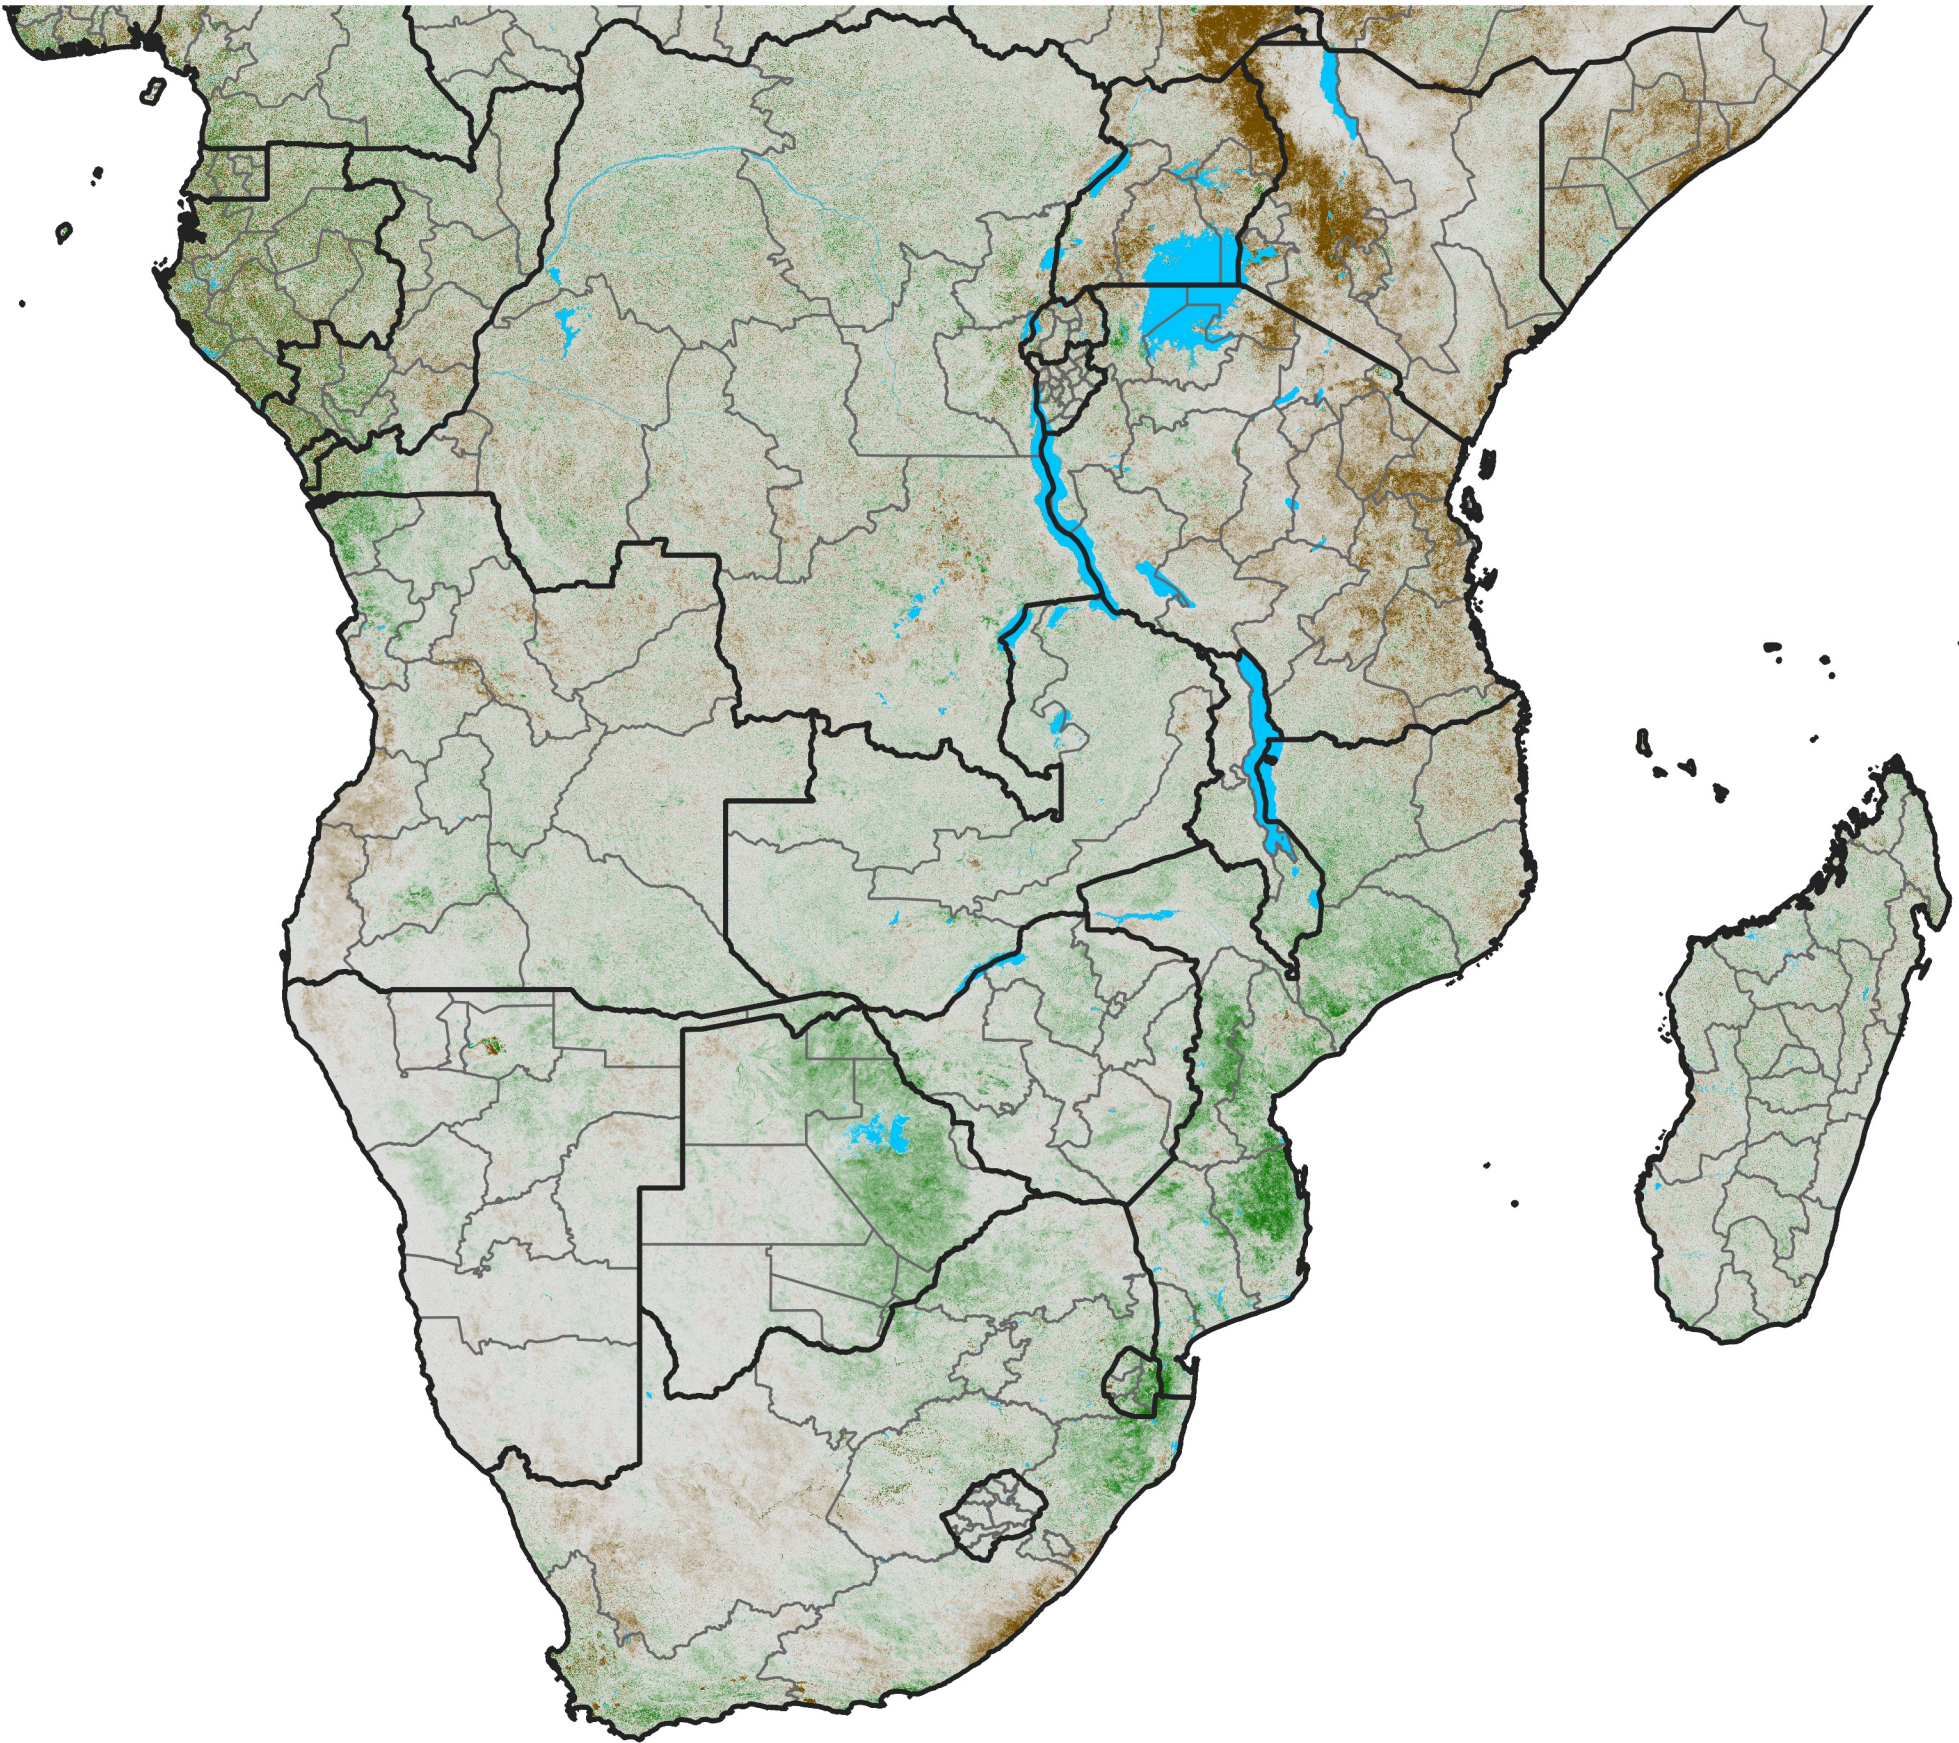

# Southern Africa

## NDVI Difference

2009 minus 2008

Period 24 / August 21 - 31, 2009

### NDVI Difference

< -0.3   -0.2   -0.1   -0.05   0.05   0.1   0.2   >0.3

Negative

No Difference

Positive