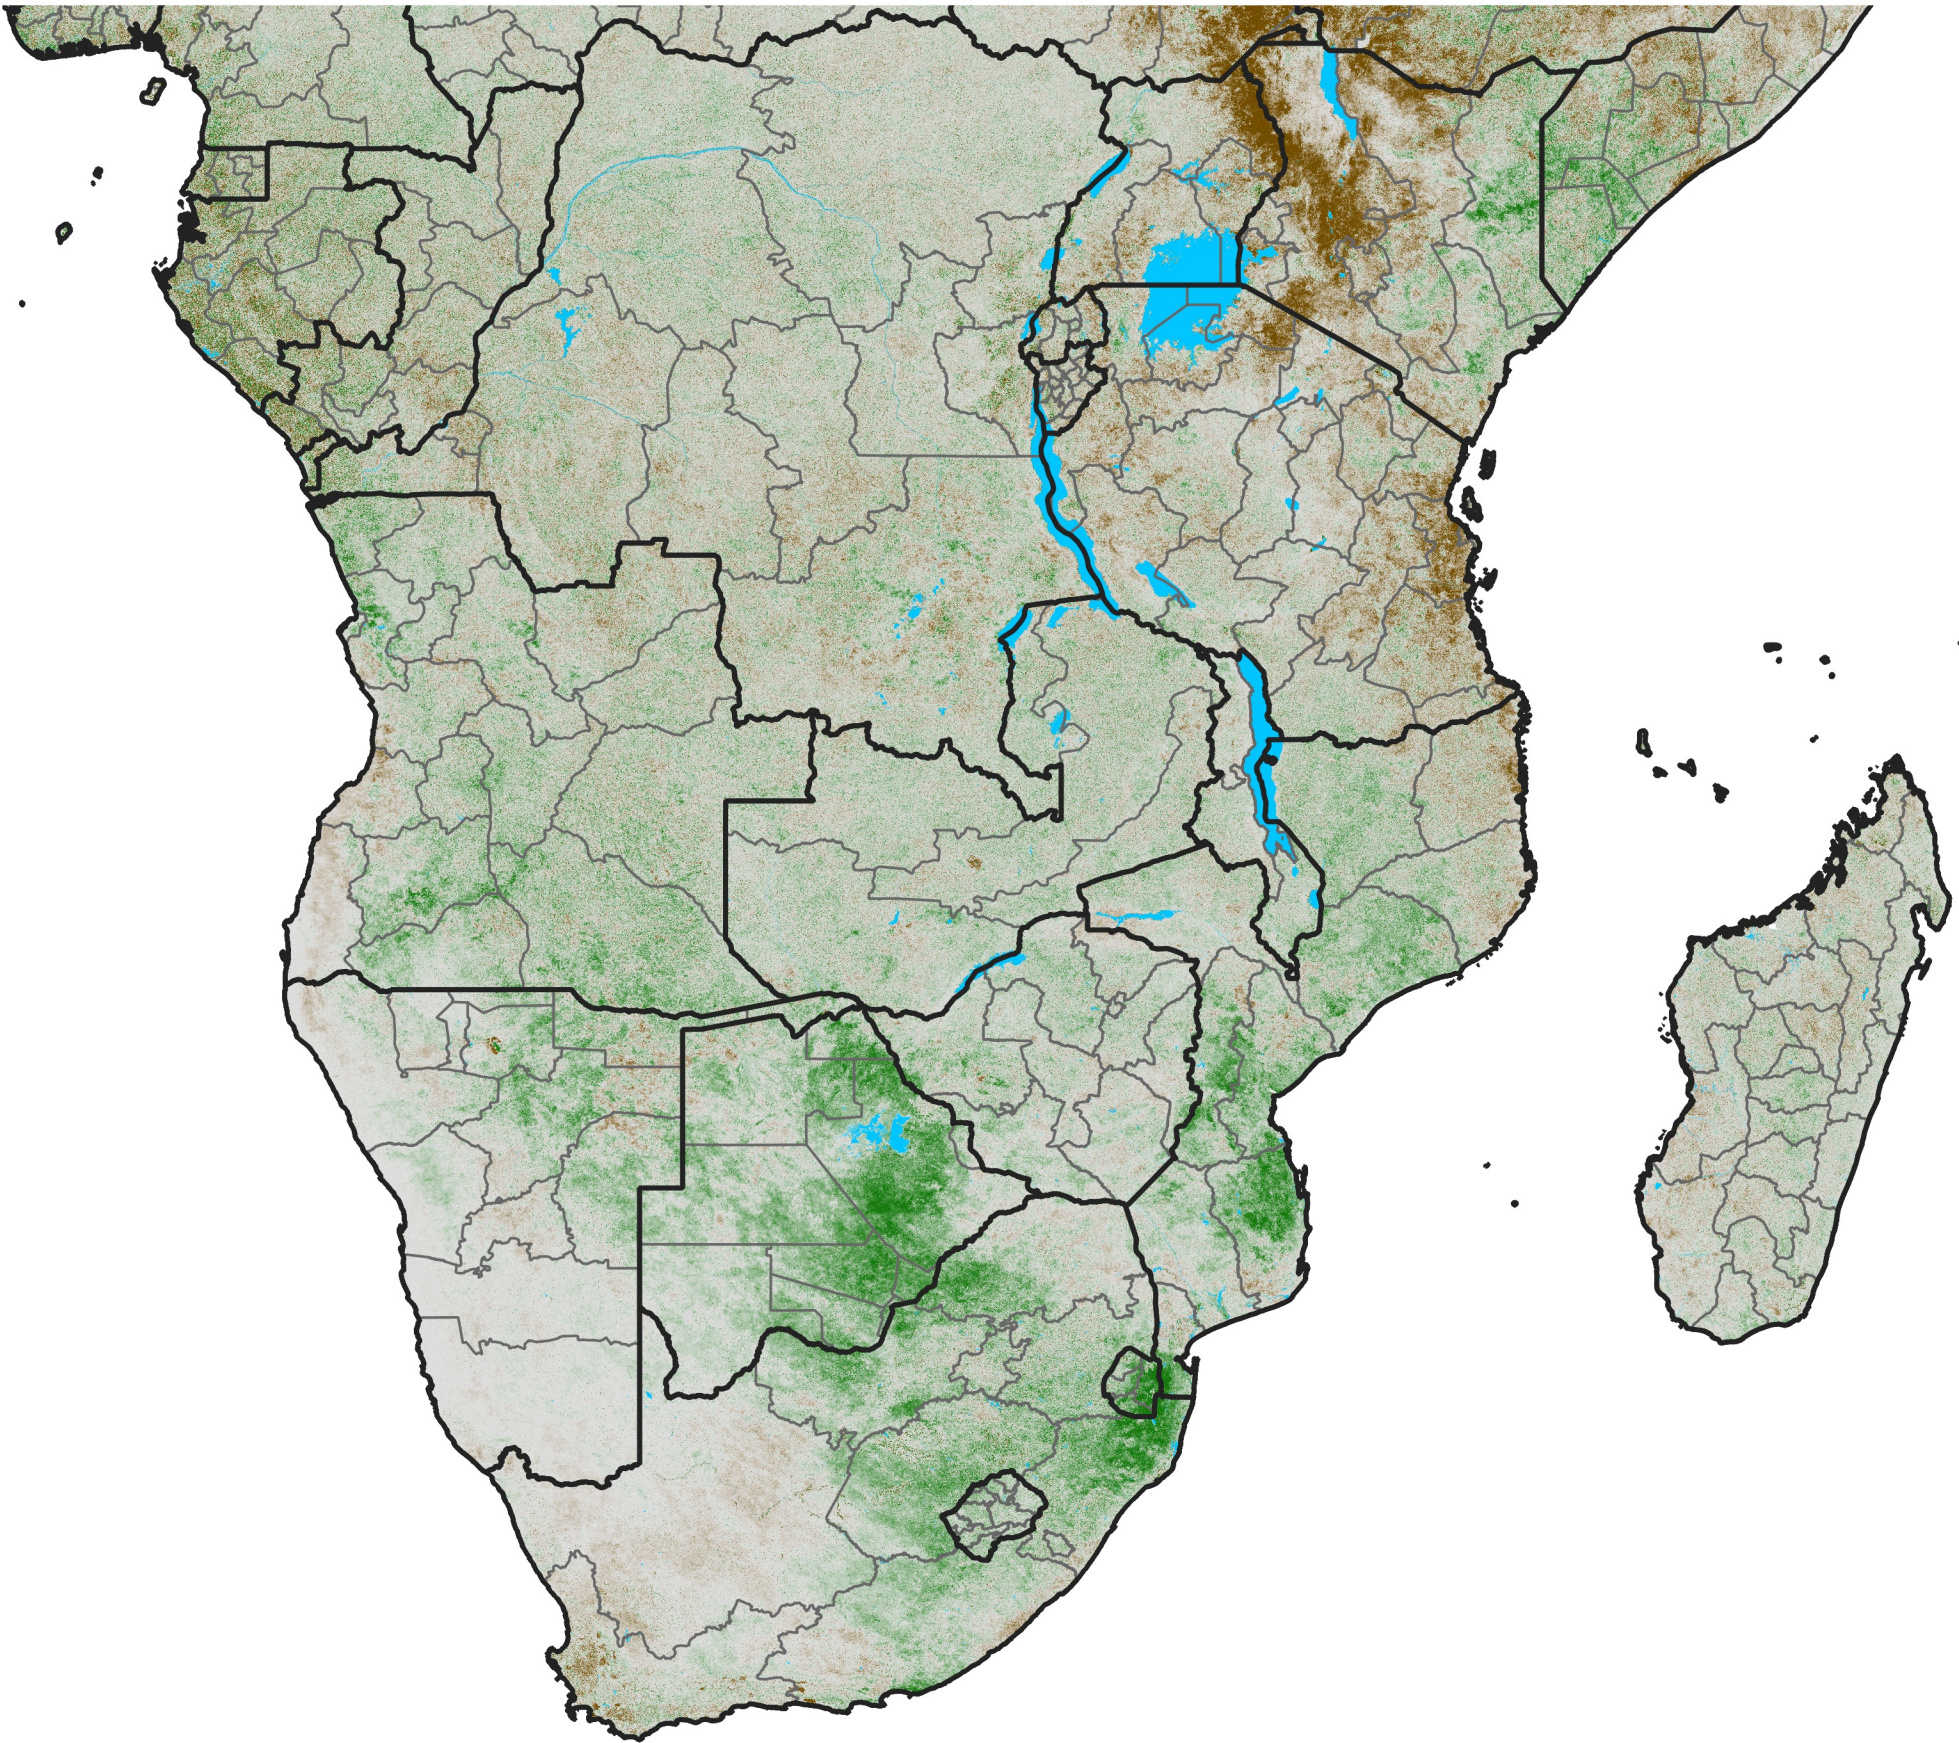

Southern Africa

NDVI Difference

2009 minus 2008

Period 28 / October 01 - 10, 2009

NDVI Difference

< -0.3 -0.2 -0.1 -0.05 0.05 0.1 0.2 >0.3

Negative

No Difference