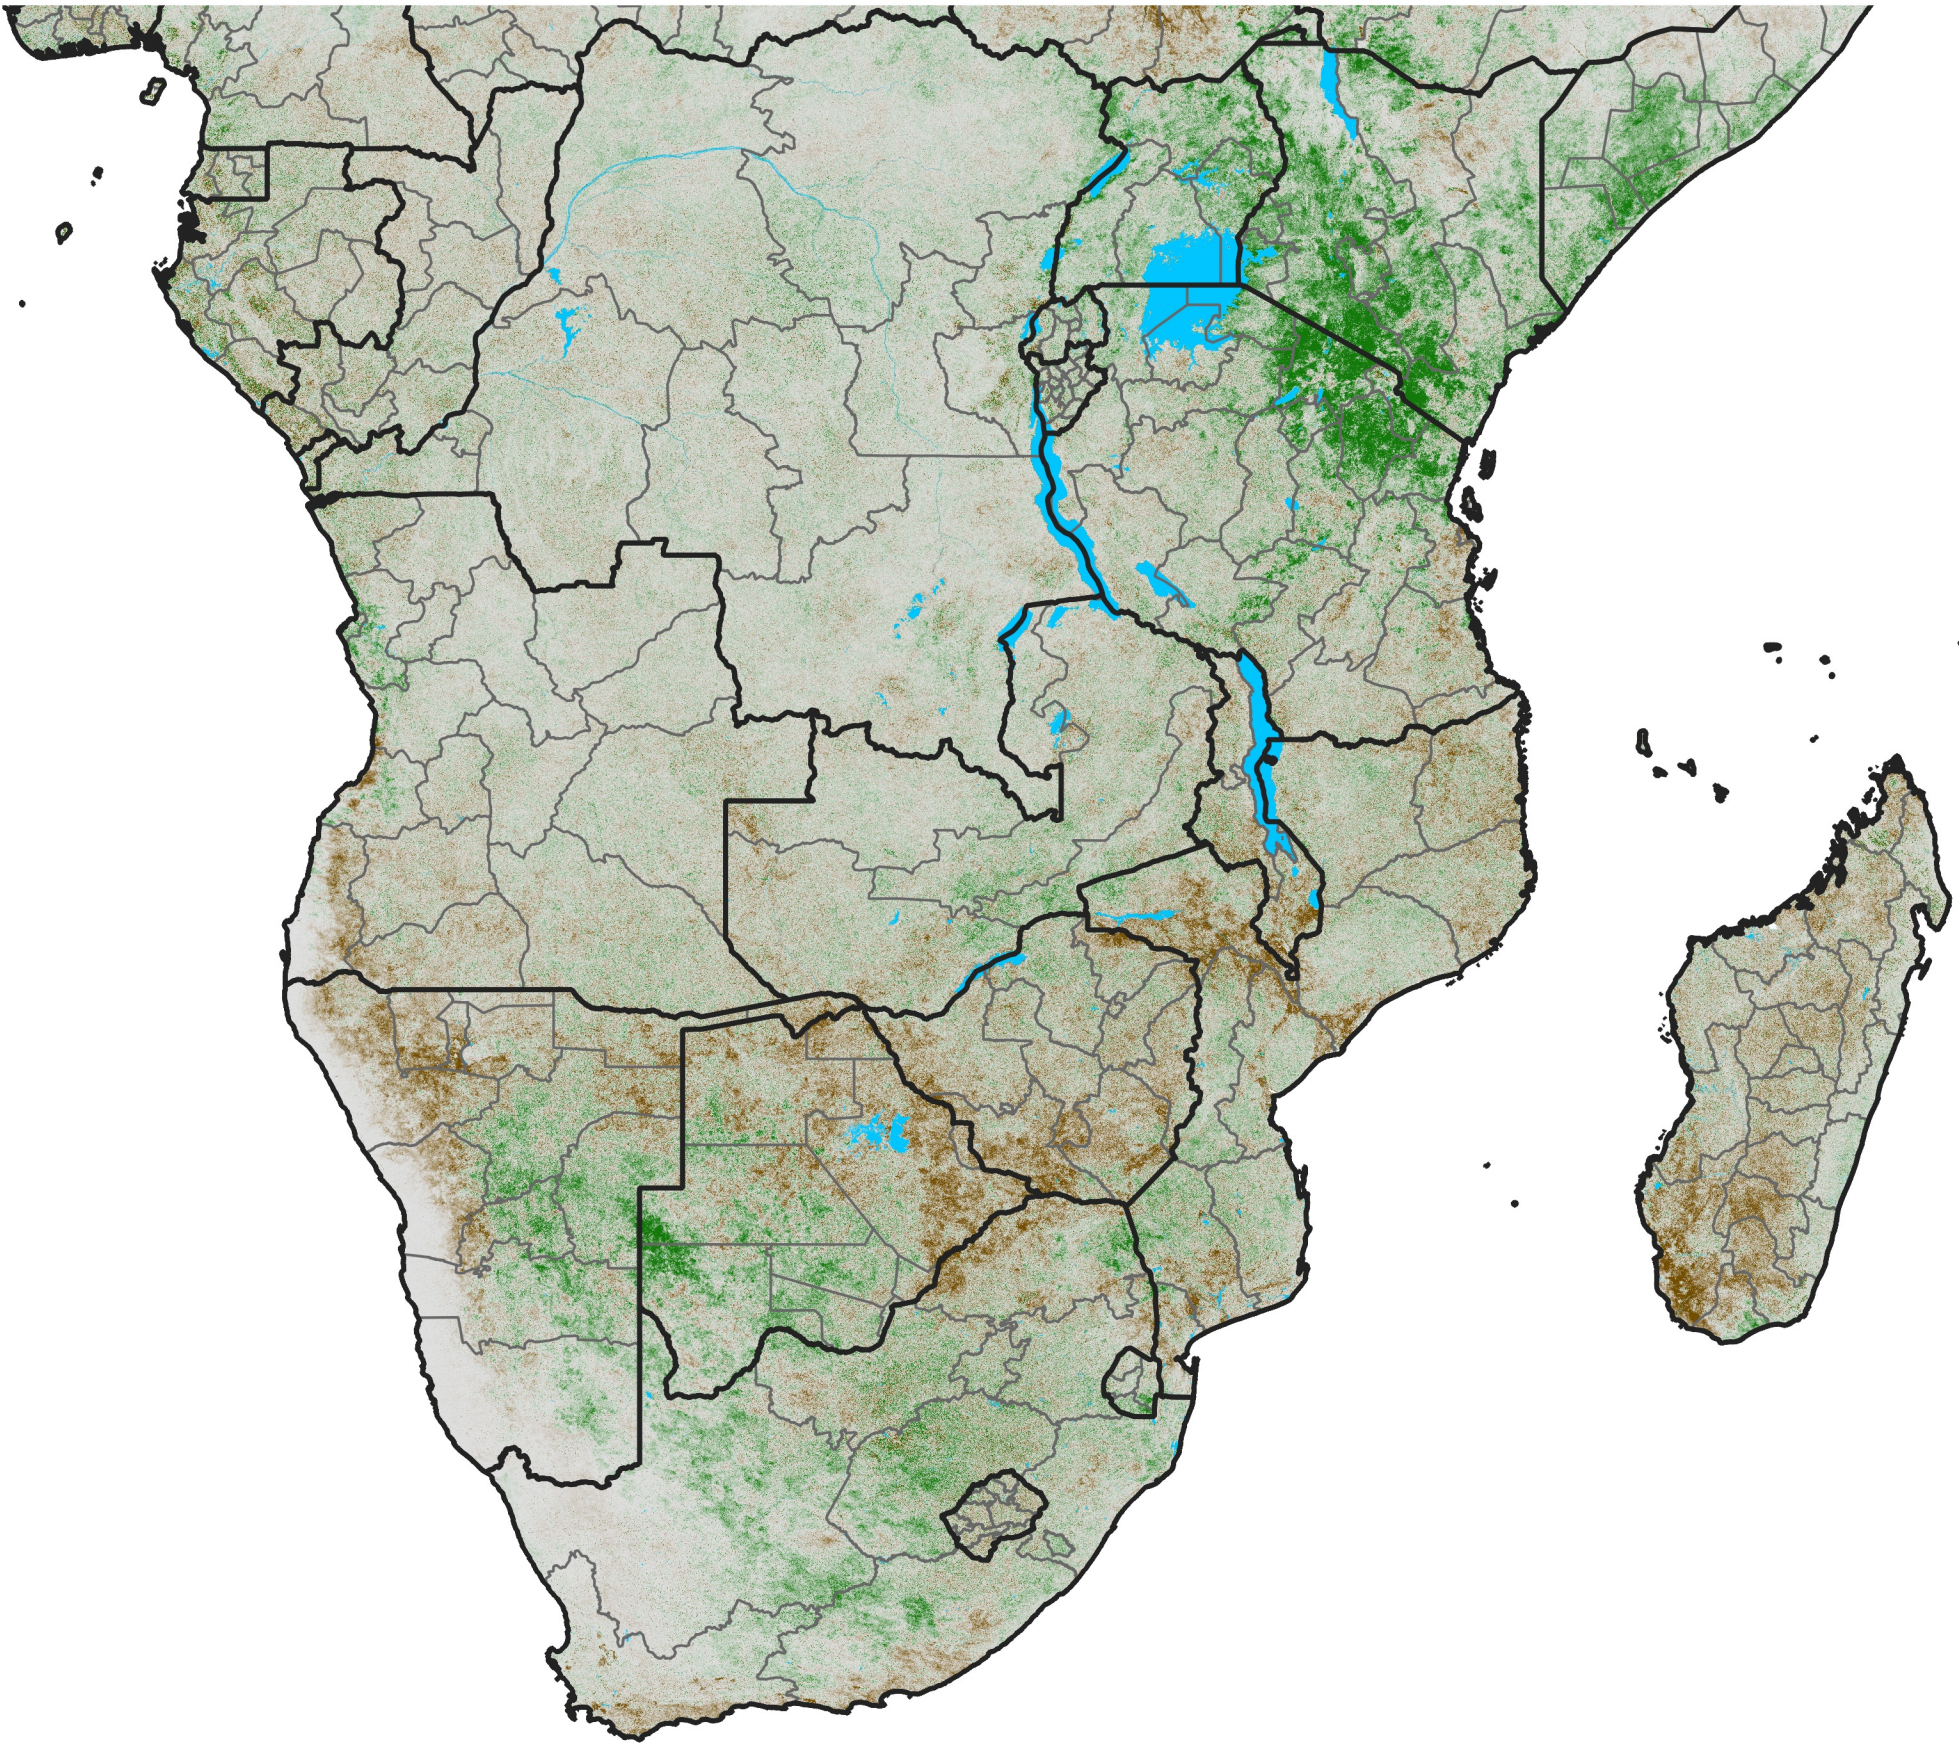

Southern Africa

NDVI Difference

2010 minus 2009

Period 02 / January 11 - 20, 2010

NDVI Difference

< -0.3 -0.2 -0.1 -0.05 0.05 0.1 0.2 >0.3

Negative

No Difference