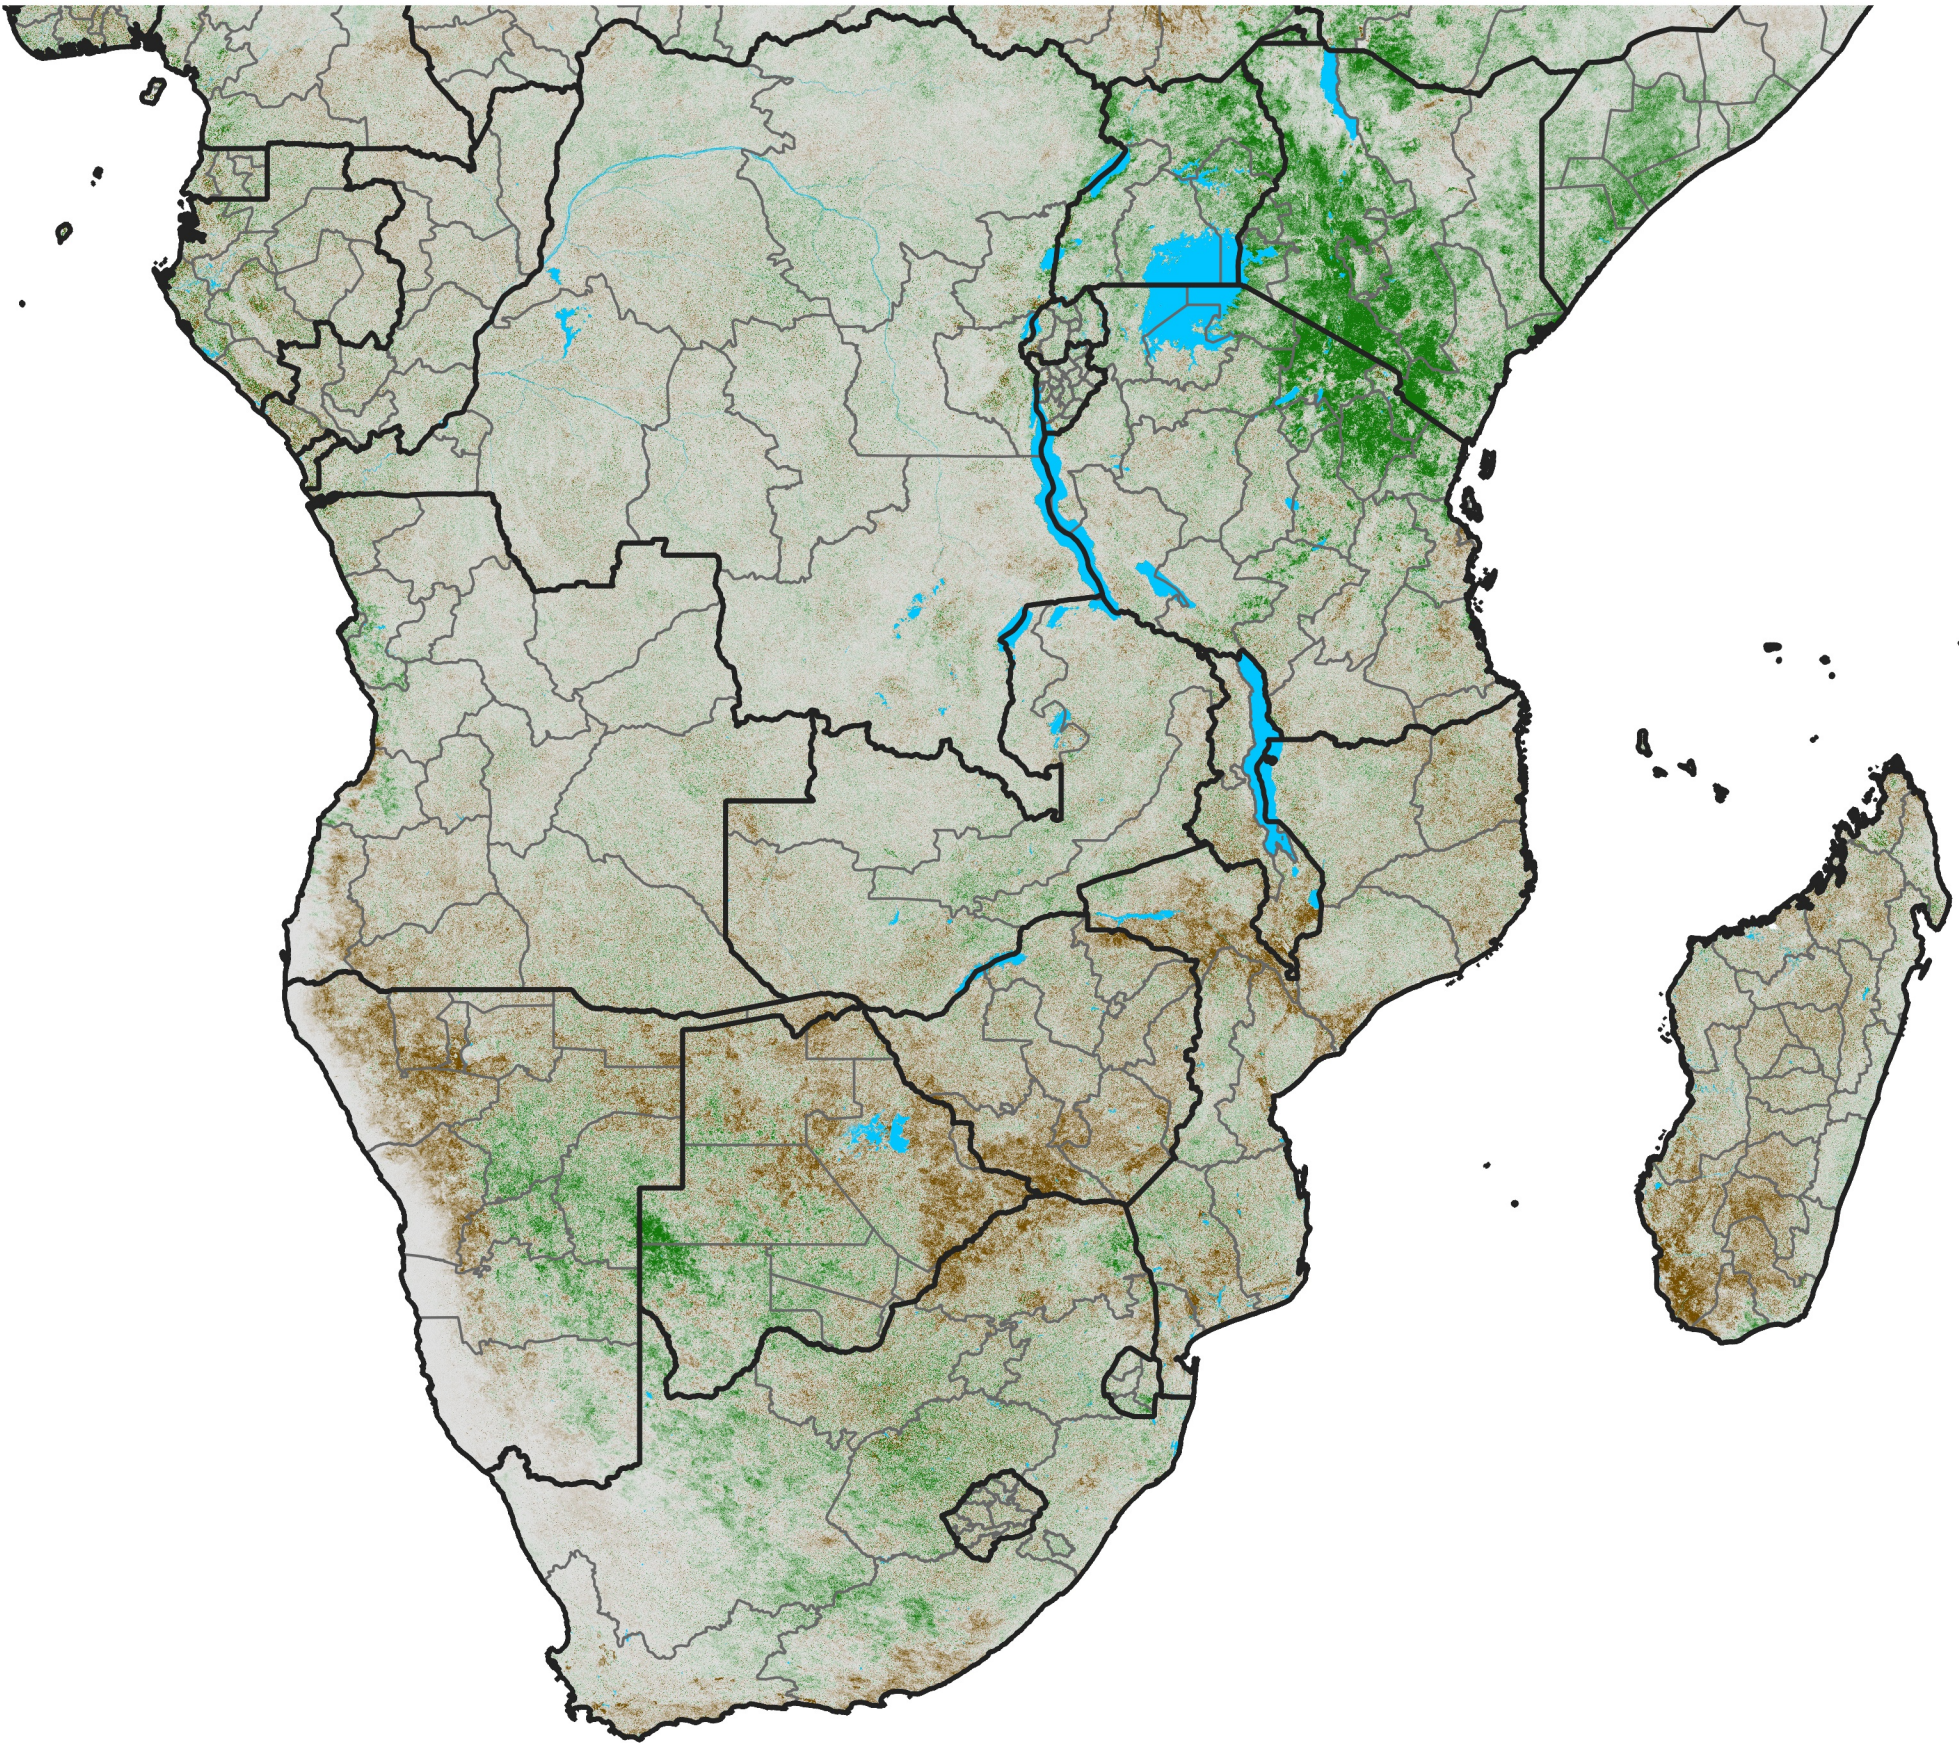

Southern Africa

NDVI Difference

2010 minus 2009

Period 03 / January 21 - 31, 2010

NDVI Difference

< -0.3 -0.2 -0.1 -0.05 0.05 0.1 0.2 >0.3

Negative

No Difference