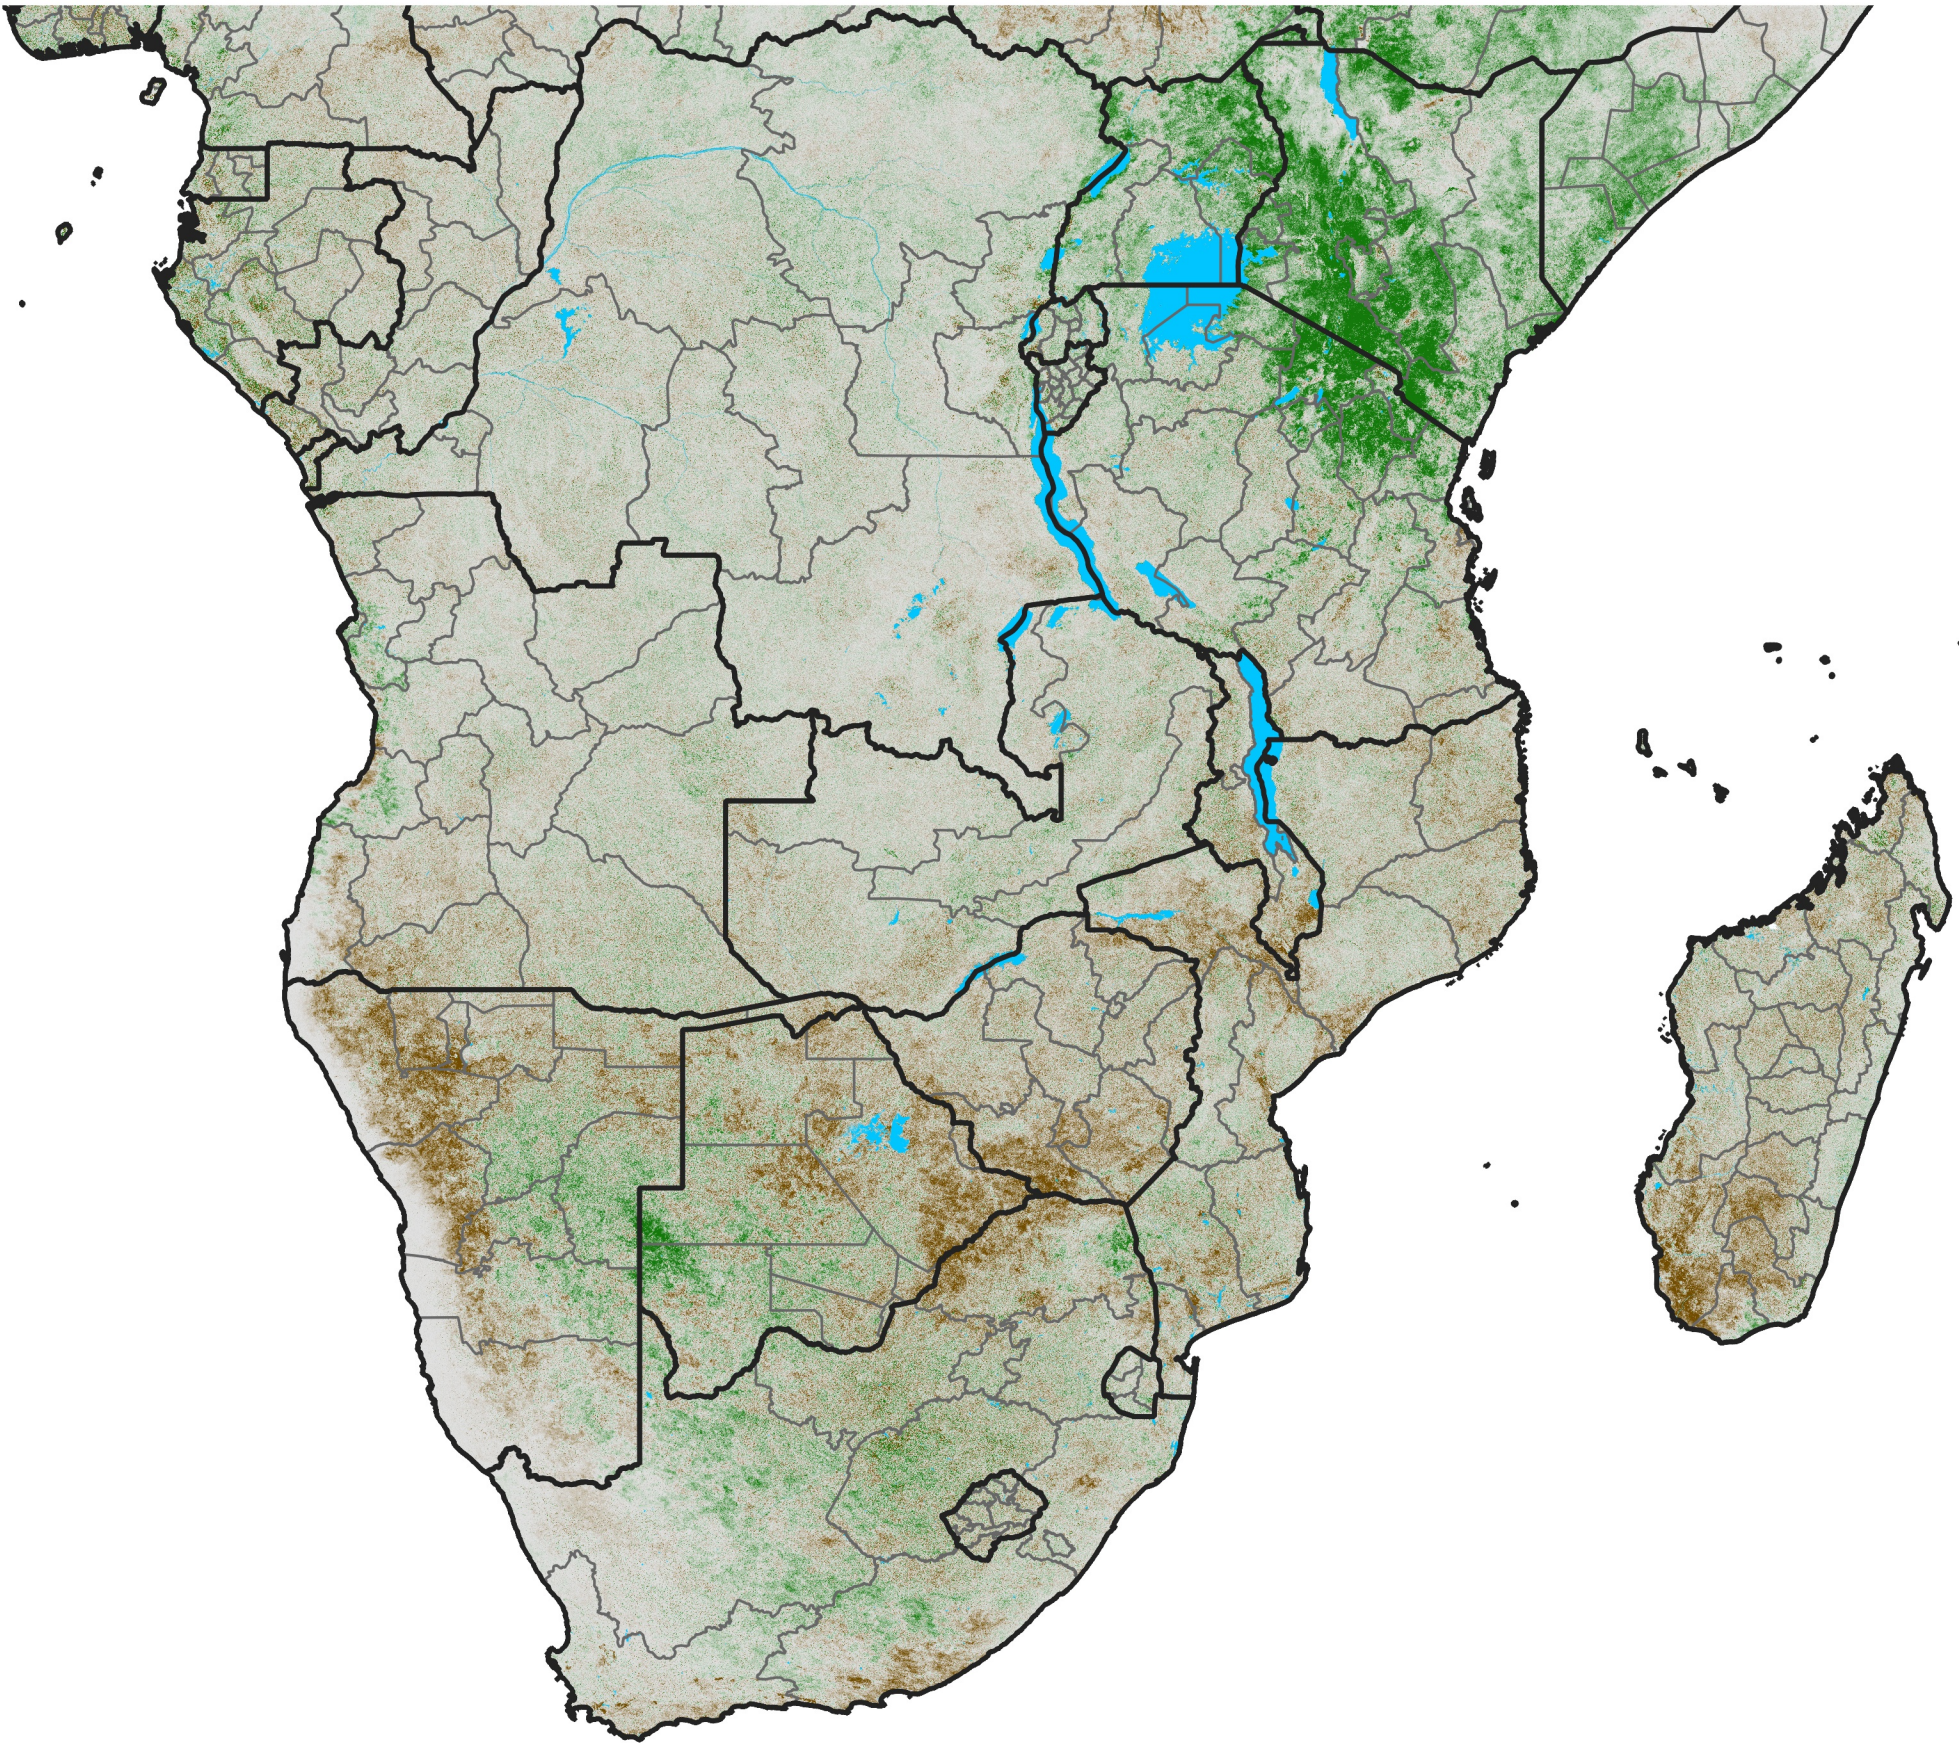

Southern Africa

NDVI Difference

2010 minus 2009

Period 04 / February 01 - 10, 2010

NDVI Difference

< -0.3 -0.2 -0.1 -0.05 0.05 0.1 0.2 >0.3

Negative

No Difference