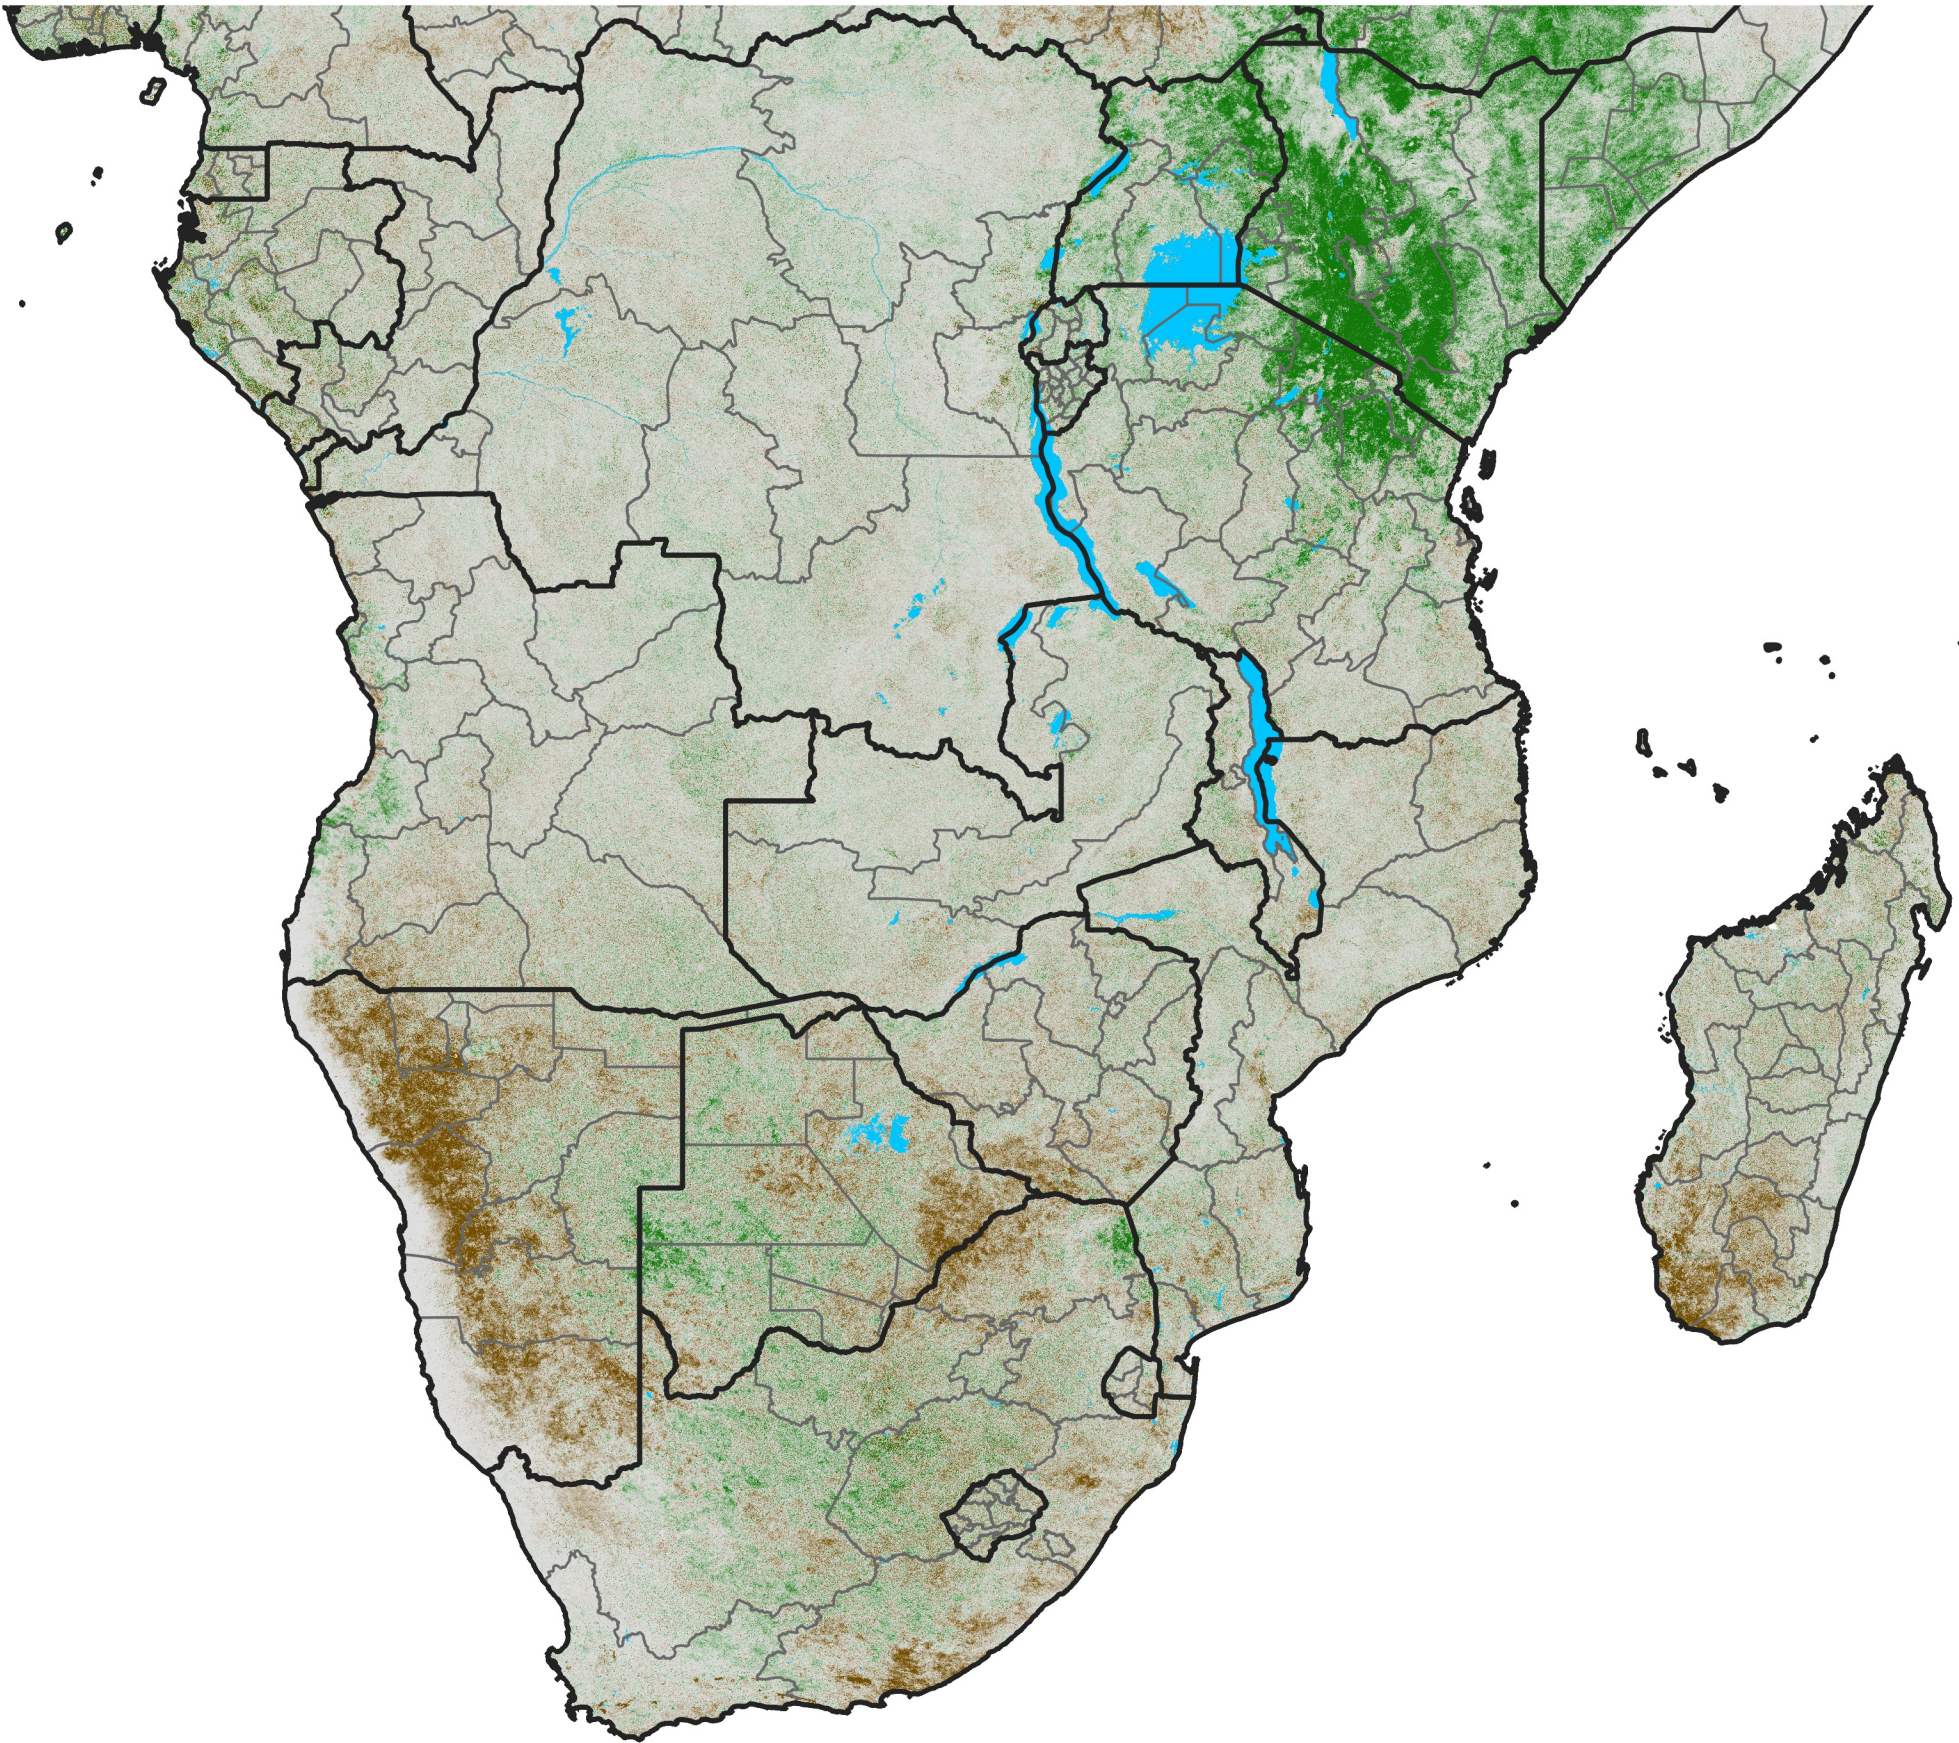

Southern Africa

NDVI Difference

2010 minus 2009

Period 06 / February 21 - 28, 2010

NDVI Difference

<math>< -0.3</math> -0.2 -0.1 -0.05 0.05 0.1 0.2 > 0.3

Negative

No Difference